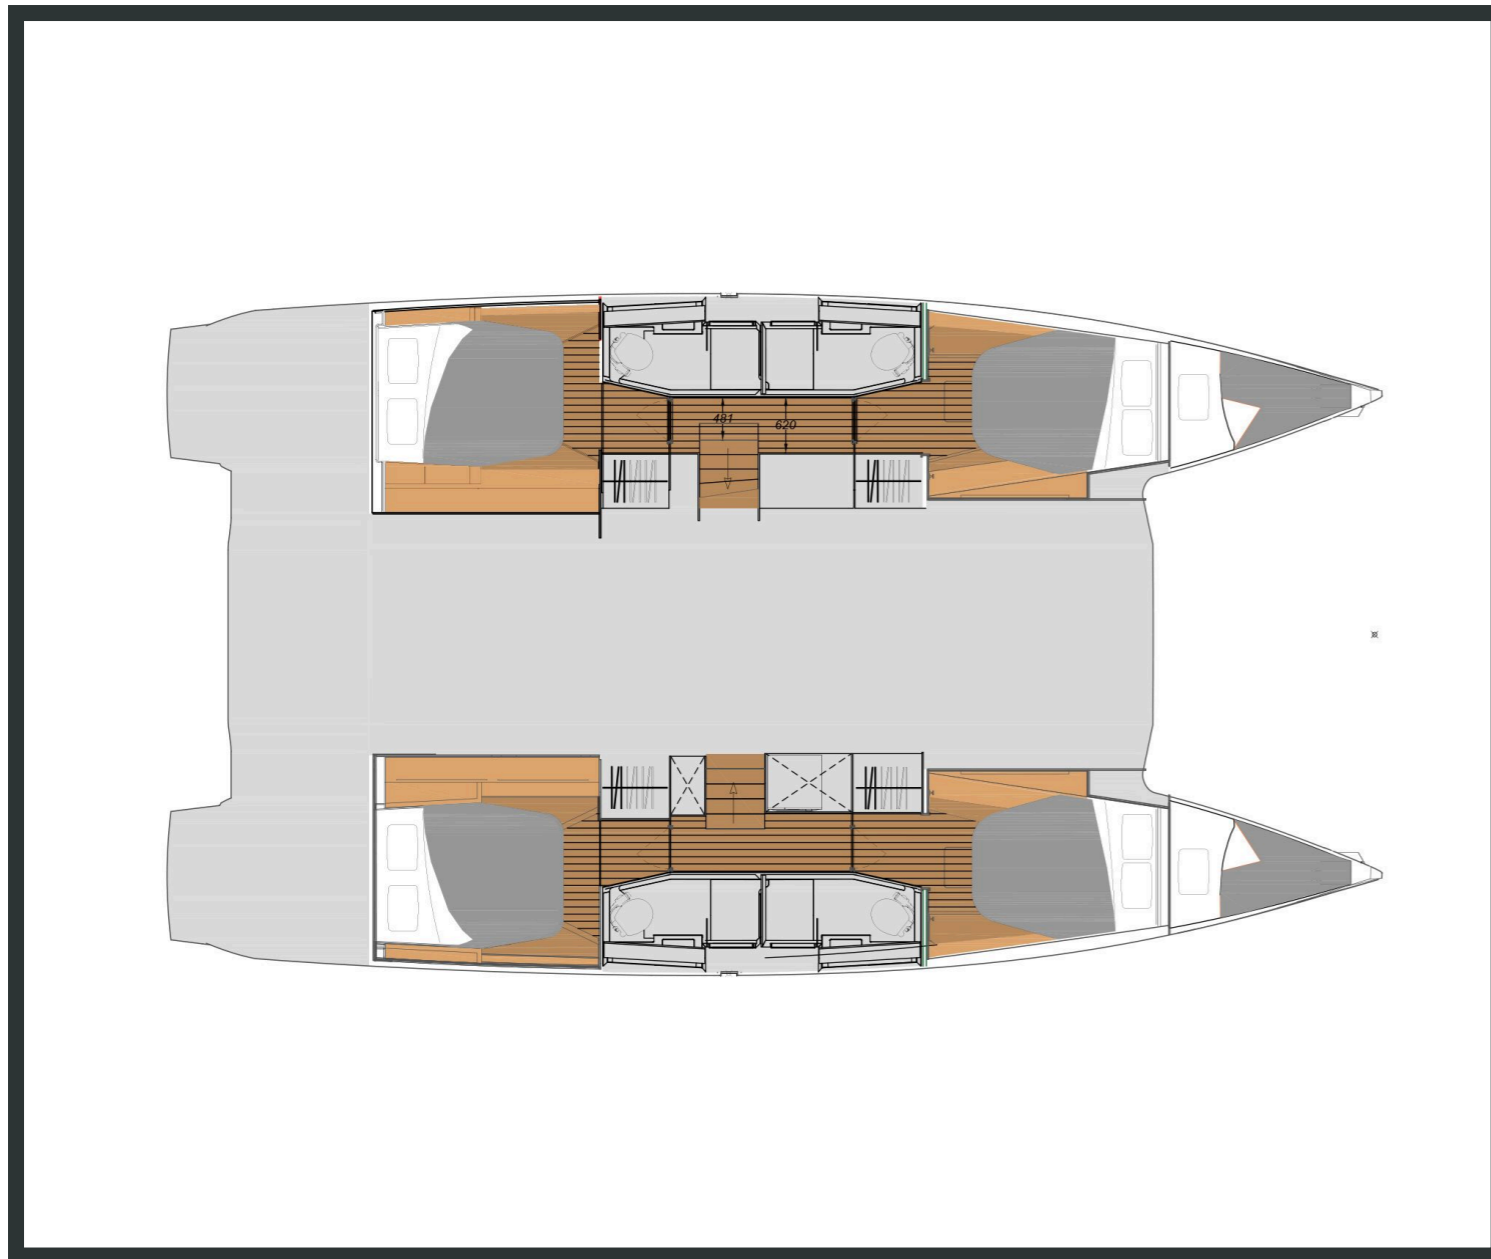

Elba **45**

Night Breeze, Model 2021

**Elba 45 / Night Breeze, Model 2021**

**12 guests / 4 +2 cabins / 4 +1 wc**

This 45 feet yacht, benefits from dynamic hull design with inverted bows and enhances sailors' experience with a thoughtful helm station for best maneuverability.

---

Elba **45**  
Night Breeze, Model 2021

Elba 45  
Night Breeze, Model 2021

## FULL INVENTORY / EQUIPMENT LIST

**Accommodation:** ✓ 1 Bow Cabin Head ✓ 2 Bow Single Bed Cabins ✓ 4 Double Bed Cabins ✓ 4 Heads  
 ✓ 4 Showers ✓ Saloon Table Convertible into Double Berth

**Bedding / Linen:** ✓ Blankets ✓ Hangers ✓ Linen & Bedding ✓ Pillows ✓ Pillowcases ✓ Sheets  
 ✓ Bath Towels ✓ Face Towels