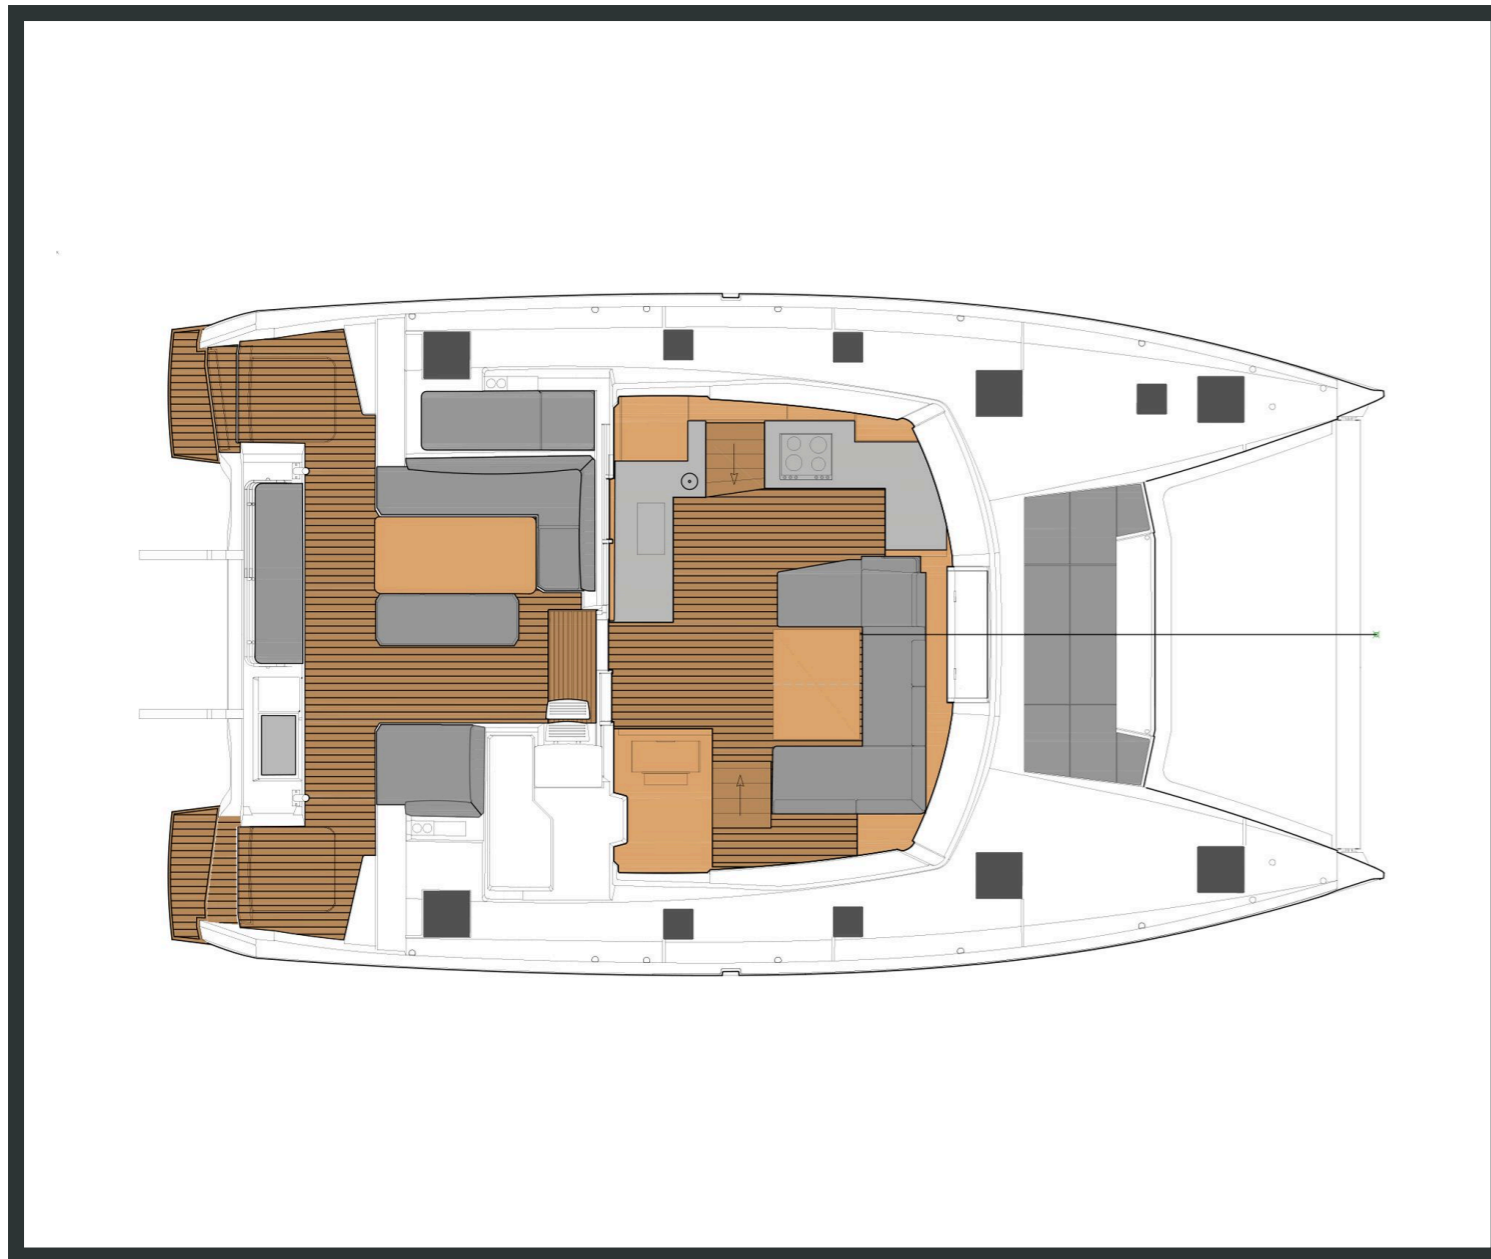

FULL INVENTORY / EQUIPMENT LIST

1. **Galley:** ✓ Bottle & Can Opener ✓ Bowls ✓ Bread Knife ✓ Casserole ✓ Cheese Grater
   ✓ Clothes Pegs ✓ Coffee Cups ✓ Manual filter-coffee machine ✓ Cutting Boards ✓ Drinking Glasses
   ✓ Dustpan & Brush ✓ Forks ✓ Frying Pans ✓ Gas Stove with Burners & Grill ✓ Kettle ✓ Ladle
   ✓ Lemon Squeezer ✓ Main Course Plates ✓ Meat Knives ✓ Oven Gloves
   ✓ Placemats for Hot Pans/Pots ✓ Plates Small ✓ Soup Plates ✓ Heat-resistant Oven Dish
   ✓ Refrigerator ✓ Salad Bowls ✓ Saucepans ✓ Serving Knives ✓ Serving Plates ✓ Serving Tray
   ✓ Small Plates ✓ Soup Spoons ✓ Spaghetti Strainer ✓ Kitchen Spatula ✓ Tapper Ware
   ✓ Tea Spoons ✓ Tea Strainer ✓ Kitchen Tong ✓ Vegetable Knife ✓ Vegetable Peeler ✓ Water Jug
   ✓ Wire Whisk ✓ Wine Glasses ✓ Wooden Spoons
2. **Navigation:** ✓ Battery Operated Navigation Lights Set ✓ Binoculars ✓ Divider ✓ Greek Waters Pilot
   ✓ Hand Bearing Compass ✓ List of Lights of Hellenic Coasts ✓ Navigation Ruler ✓ Pencil Set
   ✓ Sea Charts Area Set
3. **Safety:** ✓ Day Signal Black Ball ✓ Day Signal Black Cone ✓ Bosun's Chair ✓ Distress Flares & Signals
   ✓ Signalling Mirror ✓ Emergency Tiller ✓ EPIRB Device ✓ Fire Extinguishers
   ✓ First Aid Kit & Medical-First Aid Instructions ✓ Floating Light ✓ Fog Horn ✓ Horseshoe Lifebuoy
   ✓ Adult Life Jackets ✓ Child Life Jackets ✓ Liferaft ✓ Radar Reflector
   ✓ Safety Harnesses with Belts ✓ Set of Flags, C.N.Q. ✓ Wire Cutter ✓ Set of Wooden plugs
4. **Sails / Covers:** ✓ Bimini Top ✓ Full Batten Main Sail ✓ Furling Genoa ✓ Lazy Bag with Lazy Jacks
   ✓ Sprayhood ✓ Stern Tent
5. **Spares / Tools:** ✓ Boat Manuals ✓ Engine(s) Spare Parts Box ✓ Holding Tanks ✓ Sails Repair Kit
   ✓ Scissors ✓ Toolbox ✓ Torch Light

NEED ASSISTANCE? GET HELP

CHARTER ENQUIRY

SPECIAL OFFERS

Elba **45**

Night Breeze, Model 2021