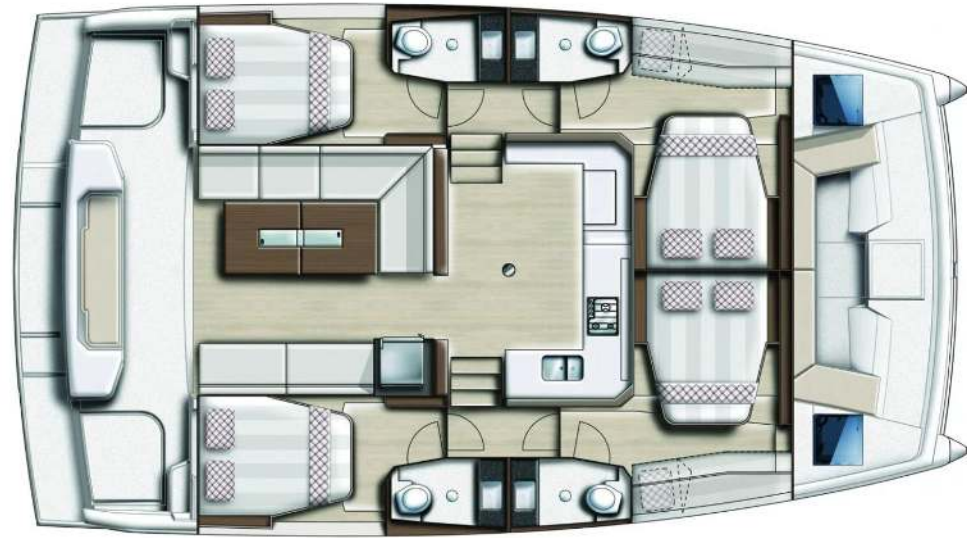

Catspace

Princess Malena, Model 2023

Catspace / **Princess Malena**, Model 2023

12 guests / **4** cabins / **4** wc

This yacht is the new model of the range and was given the Catspace label to emphasise the way space is maximised to the limit within 40ft.

 Air Condition

 Generator

 Solar Panels

From charter bases at: **ATHENS / LAVRION**

Available as: **BAREBOAT / SKIPPED / DAY TRIP**

SPECIFICATIONS:

LOA (m)	12.05	Fuel capacity (lt)	400.0
Beam (m)	6.56	Main sail type	Full Batten
Draft (m)	1.1	Genoa type	Self tacking jib
Cabins	4	Main sail area (sq.m.)	50
Berths	12	Genoa sail area (sq.m.)	30
Heads	4	Main engines consumption (lt/h)	8
Engines (hp)	2 x 40		

Catspace
Princess Malena, Model 2023

Catspace
Princess Malena, Model 2023

FULL INVENTORY / EQUIPMENT LIST

- Accommodation:** ✓ 4 Double Bed Cabins ✓ 4 Heads ✓ Saloon Table Convertible into Double Berth
- Bedding / Linen:** ✓ Blankets ✓ Hangers ✓ Linen & Bedding ✓ Pillows ✓ Pillowcases ✓ Sheets
 ✓ Bath Towels ✓ Face Towels
- Comfort / Pleasure:** ✓ 220V Sockets ✓ Air Condition ✓ Gas Grill – Onboard Barbeque
 ✓ Cockpit Speakers ✓ Electric Toilets ✓ Generator ✓ Hot Water ✓ Music Player
 ✓ Saloon Speakers ✓ Snorkelling Sets ✓ 220V Sockets in the Cabins ✓ 220V Sockets in the Saloon
 ✓ Solar Panels ✓ Underwater Lights
- Deck:** ✓ Anchor ✓ Anchor Chain ✓ Anchor Windlass Control ✓ Anchor Windlass Handle
 ✓ Boat Hook ✓ Cockpit Shower ✓ Cockpit Table ✓ Deck Brush ✓ Diesel canister 20L ✓ Dinghy
 ✓ Electric Anchor Windlass ✓ Electric Winch(es) ✓ Spare Engine Oil ✓ Fenders ✓ Flag Halyards
 ✓ Refueling Funnel ✓ Gas Bottles ✓ Mooring Ropes 25m ✓ Mooring Ropes 50m ✓ Outboard Motor
 ✓ Padlocks ✓ Plastic Bucket ✓ Ropes Spare ✓ Spare Anchor ✓ Spare Anchor Chain 10m
 ✓ Swimming Ladder ✓ Tanks Opener ✓ Water Hose & Adaptors ✓ Winch Handles
- Electricity:** ✓ Battery Charger ✓ Inverter ✓ 220V Shore Power Cable ✓ 220V Cable Adaptors
- Electronics:** ✓ Auto Pilot ✓ Depth Sounder ✓ Speed Log ✓ VHF ✓ Wind System