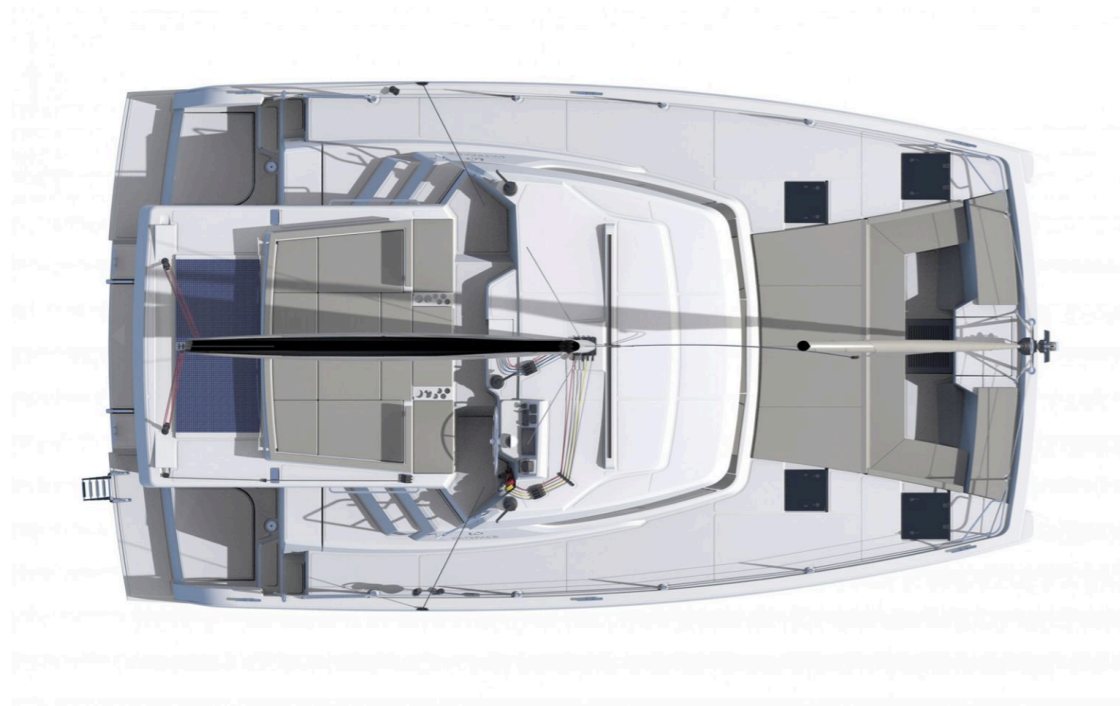

FULL INVENTORY / EQUIPMENT LIST

1. **Galley:** ✓ Bottle & Can Opener ✓ Bowls ✓ Bread Knife ✓ Casserole ✓ Cheese Grater
   ✓ Clothes Pegs ✓ Coffee Cups ✓ Manual filter-coffee machine ✓ Cutting Boards ✓ Drinking Glasses
   ✓ Dustpan & Brush ✓ Forks ✓ Frying Pans ✓ Gas Stove with Burners & Grill ✓ Kettle ✓ Ladle
   ✓ Lemon Squeezer ✓ Main Course Plates ✓ Meat Knives ✓ Oven Gloves
   ✓ Placemats for Hot Pans/Pots ✓ Plates Small ✓ Soup Plates ✓ Heat-resistant Oven Dish
   ✓ Refrigerator ✓ Salad Bowls ✓ Saucepans ✓ Serving Knives ✓ Serving Plates ✓ Serving Tray
   ✓ Small Plates ✓ Soup Spoons ✓ Spaghetti Strainer ✓ Kitchen Spatula ✓ Tapper Ware
   ✓ Tea Spoons ✓ Tea Strainer ✓ Kitchen Tong ✓ Vegetable Knife ✓ Vegetable Peeler ✓ Water Jug
   ✓ Wire Whisk ✓ Wine Glasses ✓ Wooden Spoons
2. **Navigation:** ✓ Battery Operated Navigation Lights Set ✓ Binoculars ✓ Divider ✓ Greek Waters Pilot
   ✓ Hand Bearing Compass ✓ List of Lights of Hellenic Coasts ✓ Navigation Ruler ✓ Pencil Set
   ✓ Sea Charts Area Set
3. **Safety:** ✓ Day Signal Black Ball ✓ Day Signal Black Cone ✓ Bosun's Chair ✓ Distress Flares & Signals
   ✓ Signalling Mirror ✓ Emergency Tiller ✓ EPIRB Device ✓ Fire Extinguishers
   ✓ First Aid Kit & Medical-First Aid Instructions ✓ Floating Light ✓ Fog Horn ✓ Horseshoe Lifebuoy
   ✓ Adult Life Jackets ✓ Child Life Jackets ✓ Liferaft ✓ Radar Reflector
   ✓ Safety Harnesses with Belts ✓ Set of Flags, C.N.Q. ✓ Wire Cutter ✓ Set of Wooden plugs
4. **Sails / Covers:** ✓ Full Batten Main Sail ✓ Lazy Bag with Lazy Jacks ✓ Self Tacking Jib
5. **Spares / Tools:** ✓ Boat Manuals ✓ Engine(s) Spare Parts Box ✓ Sails Repair Kit ✓ Scissors
   ✓ Toolbox ✓ Torch Light

NEED ASSISTANCE? GET HELP

CHARTER ENQUIRY

SPECIAL OFFERS