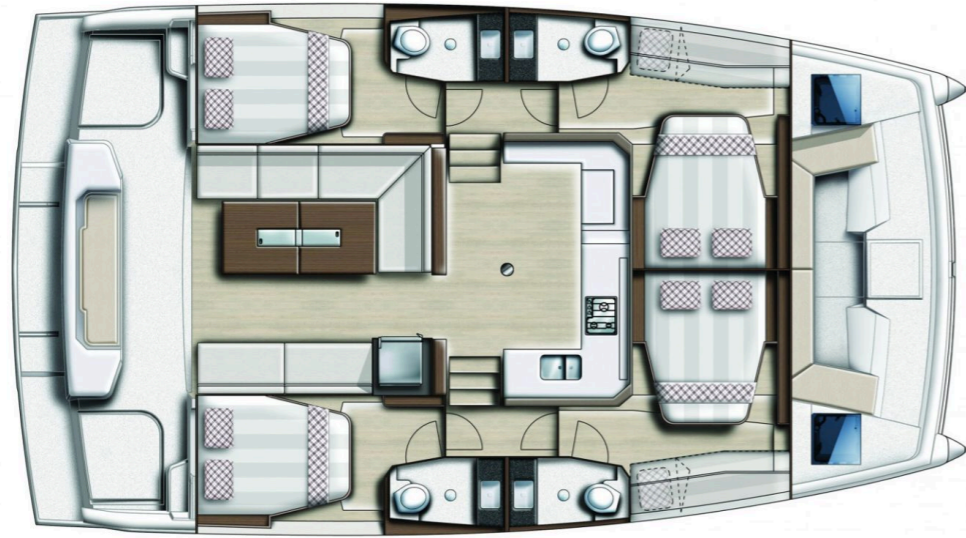

Catspace

Princess Malena, Model 2023

Catspace / **Princess Malena**, Model 2023

**12** guests / **4** cabins / **4** wc

This yacht is the new model of the range and was given the Catspace label to emphasise the way space is maximised to the limit within 40ft.

Air Condition

Generator

Solar Panels

From charter bases at: **ATHENS / LAVRION**

Available as: **BAREBOAT / SKIPPED / DAY TRIP**

**SPECIFICATIONS:**

LOA (m)	<b>12.05</b>	Fuel capacity (lt)	<b>400.0</b>
Beam (m)	<b>6.56</b>	Main sail type	<b>Full Batten</b>
Draft (m)	<b>1.1</b>	Genoa type	<b>Self tacking jib</b>
Cabins	<b>4</b>	Main sail area (sq.m.)	<b>50</b>
Berths	<b>12</b>	Genoa sail area (sq.m.)	<b>30</b>
Heads	<b>4</b>	Main engines consumption (lt/h)	<b>8</b>
Engines (hp)	<b>2 x 40</b>		

Catspace  
Princess Malena, Model 2023

Catspace  
Princess Malena, Model 2023