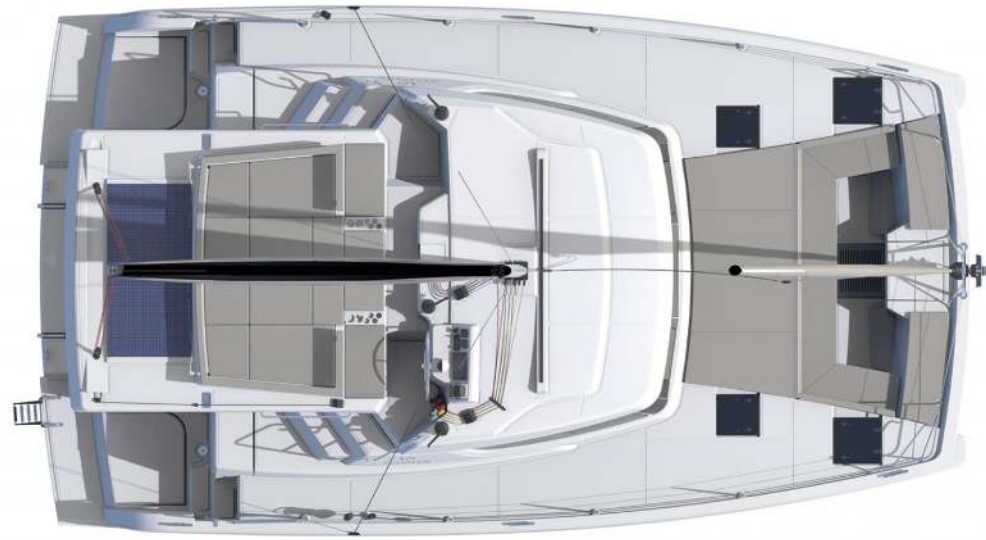

Catspace

Princess Malena, Model 2023

Catspace / **Princess Malena**, Model 2023

12 guests / **4** cabins / **4** wc

This yacht is the new model of the range and was given the Catspace label to emphasise the way space is maximised to the limit within 40ft.

 Air Condition

 Generator

 Solar Panels

From charter bases at: **ATHENS / LAVRION**

Available as: **BAREBOAT / SKIPPED / DAY TRIP**

SPECIFICATIONS:

LOA (m)	12.05	Fuel capacity (lt)	400.0
Beam (m)	6.56	Main sail type	Full Batten
Draft (m)	1.1	Genoa type	Self tacking jib
Cabins	4	Main sail area (sq.m.)	50
Berths	12	Genoa sail area (sq.m.)	30
Heads	4	Main engines consumption (lt/h)	8
Engines (hp)	2 x 40		

Catspace
Princess Malena, Model 2023

Catspace
Princess Malena, Model 2023

FULL INVENTORY / EQUIPMENT LIST

- Accommodation:** ✓ 4 Double Bed Cabins ✓ 4 Heads ✓ Saloon Table Convertible into Double Berth
- Bedding / Linen:** ✓ Blankets ✓ Hangers ✓ Linen & Bedding ✓ Pillows ✓ Pillowcases ✓ Sheets
 ✓ Bath Towels ✓ Face Towels
- Comfort / Pleasure:** ✓ 220V Sockets ✓ Air Condition ✓ Gas Grill – Onboard Barbeque
 ✓ Cockpit Speakers ✓ Electric Toilets ✓ Generator ✓ Hot Water ✓ Music Player
 ✓ Saloon Speakers ✓ Snorkelling Sets ✓ 220V Sockets in the Cabins ✓ 220V Sockets in the Saloon
 ✓ Solar Panels ✓ Underwater Lights
- Deck:** ✓ Anchor ✓ Anchor Chain ✓ Anchor Windlass Control ✓ Anchor Windlass Handle
 ✓ Boat Hook ✓ Cockpit Shower ✓ Cockpit Table ✓ Deck Brush ✓ Diesel canister 20L ✓ Dinghy
 ✓ Electric Anchor Windlass ✓ Electric Winch(es) ✓ Spare Engine Oil ✓ Fenders ✓ Flag Halyards
 ✓ Refueling Funnel ✓ Gas Bottles ✓ Mooring Ropes 25m ✓ Mooring Ropes 50m ✓ Outboard Motor
 ✓ Padlocks ✓ Plastic Bucket ✓ Ropes Spare ✓ Spare Anchor ✓ Spare Anchor Chain 10m
 ✓ Swimming Ladder ✓ Tanks Opener ✓ Water Hose & Adaptors ✓ Winch Handles
- Electricity:** ✓ Battery Charger ✓ Inverter ✓ 220V Shore Power Cable ✓ 220V Cable Adaptors
- Electronics:** ✓ Auto Pilot ✓ Depth Sounder ✓ Speed Log ✓ VHF ✓ Wind System