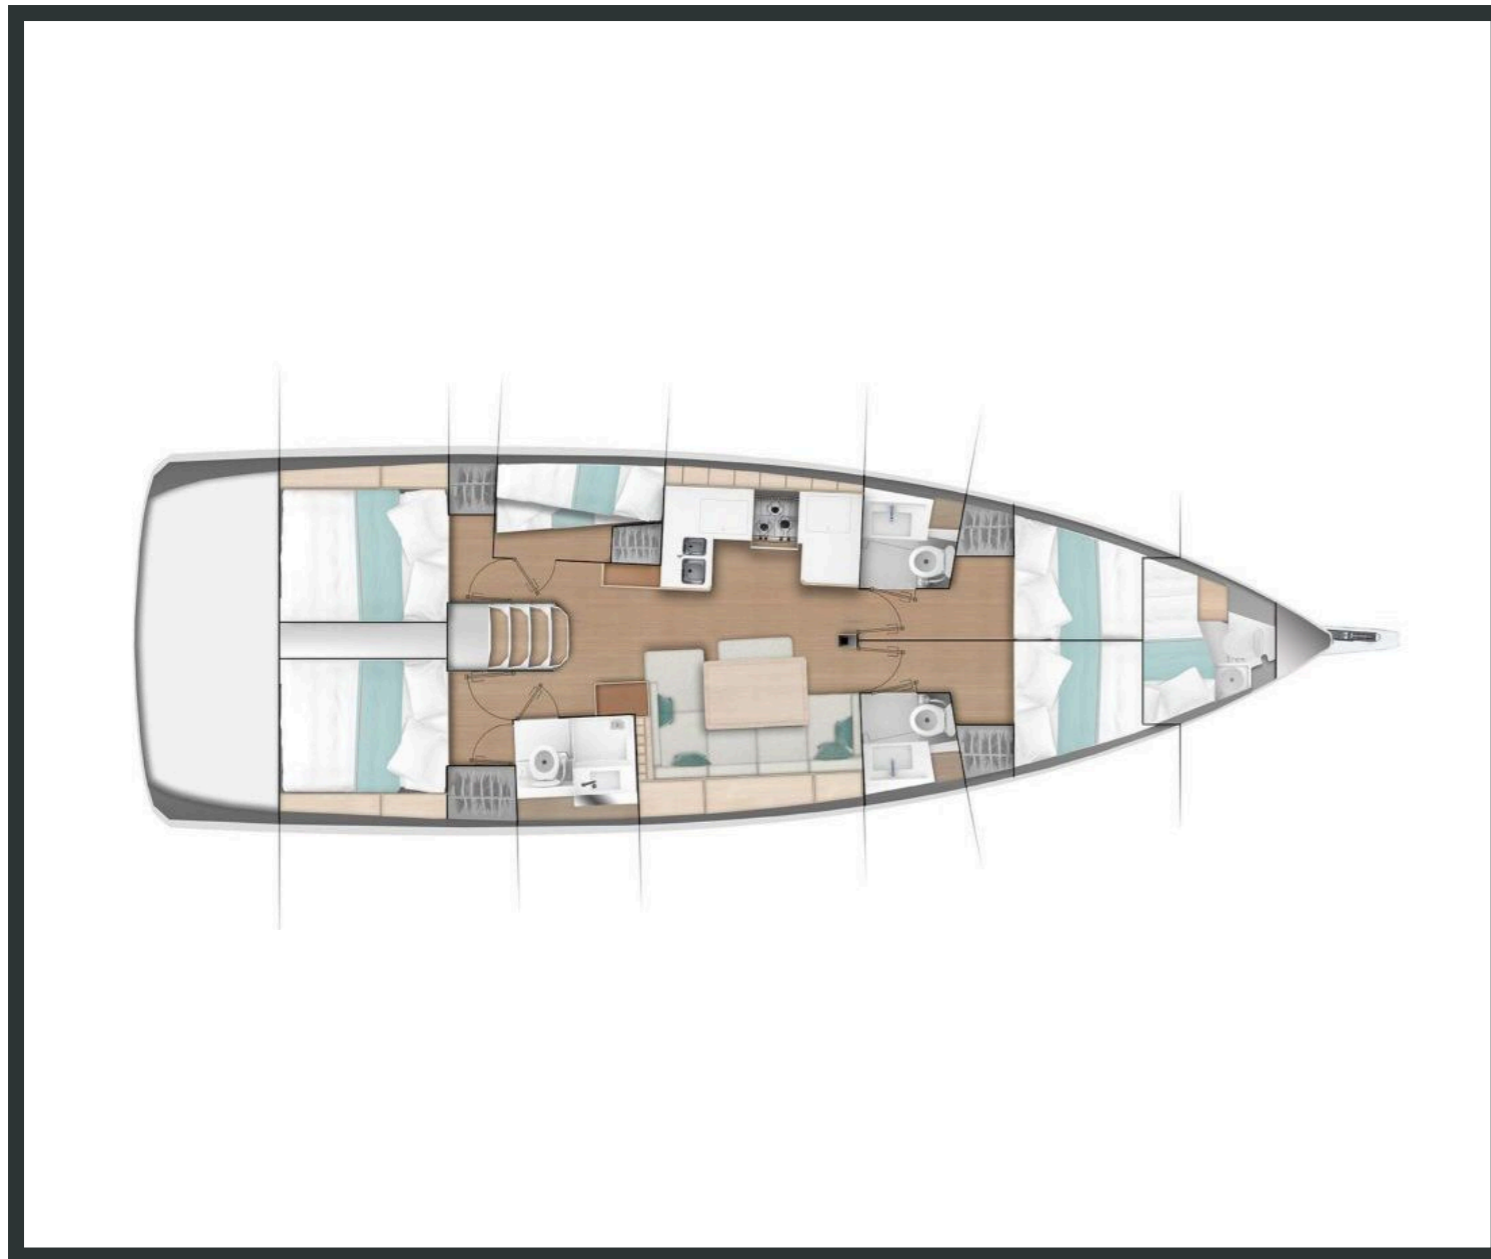

Sun **Odyssey 490**

Captain George, Model 2019

Sun **Odyssey 490 / Captain George**, Model 2019

12 guests / **5 +1** cabins / **3 +1** wc

Just by looking at her, it seems that during the development of the Sun Odyssey 490 the goal was clear; take every element that embodies the Sun Odyssey range and make it even better. The resulting outcome is a sailing yacht where life on board beckons you to join in the unassumed comfort and relaxing simplicity.

Bow Thruster

Solar Panels

From charter bases at: **RHODES**

Available as: **BAREBOAT / SKIPPED / DAY TRIP**

SPECIFICATIONS:

LOA (m)	14.42
Beam (m)	4.49
Draft (m)	1.65
Cabins	6
Berths	12
Heads	4
Engines (hp)	80

Fuel capacity (lt)	240.0
Main sail type	Batten
Genoa type	Furling
Main sail area (sq.m.)	56
Genoa sail area (sq.m.)	53
Crusing speed (knots)	7.5
Main engines consumption (lt/h)	8

Sun **Odyssey 490**
Captain George, Model 2019

Sun **Odyssey 490**
Captain George, Model 2019

FULL INVENTORY / EQUIPMENT LIST

Accommodation: ✓ 1 Bow Cabin Head ✓ 1 Bow Single Bed Cabin ✓ 1 Bunk Bed Cabin ✓ 3 Heads
 ✓ 3 Showers ✓ 4 Double Bed Cabins ✓ CabinsBowSkipper
 ✓ Saloon Table Convertible into Double Berth