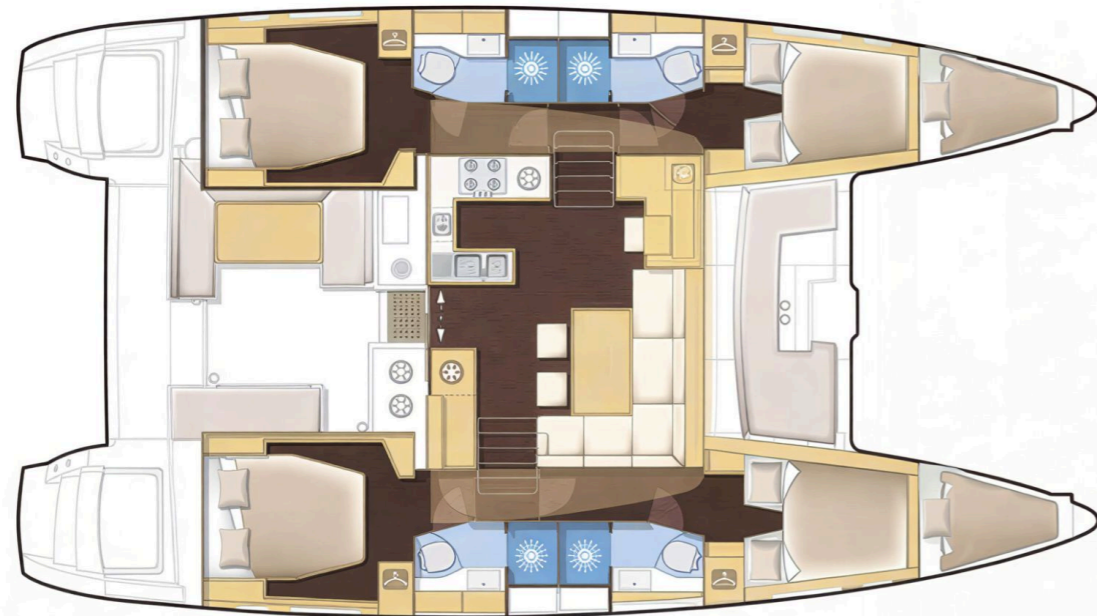

Lagoon **450F**

Thoe, Model 2015

Lagoon **450F / Thoe**, Model 2015
12 guests / **4 +2** cabins / **4 +1** wc

Saloon on the Lagoon 450F flows easily into the cockpit, and all the space is bright and open so you hardly notice whether you are inside or outside. You can put your holiday on the complete new level by choosing this boat to explore and enjoy a unique sailing experience.

Air Condition	Fly Bridge	Ice Maker	Solar Panels
Electric Outboard Engine	Hydraulic Gangway		

From charter bases at: **KOS / RHODES**
 Available as: **BAREBOAT / SKIPPERED / DAY TRIP**

SPECIFICATIONS:

LOA (m)	13.96	Fuel capacity (lt)	1000.0
Beam (m)	7.87	Main sail type	Batten
Draft (m)	1.3	Genoa type	Furling
Cabins	6	Main sail area (sq.m.)	81
Berths	12	Genoa sail area (sq.m.)	49
Heads	5	Crusing speed (knots)	7
Engines (hp)	2X53,1	Main engines consumption (lt/h)	9

Lagoon **450F**
Thoe, Model 2015

Lagoon **450F**
Thoe, Model 2015

FULL INVENTORY / EQUIPMENT LIST

Accommodation: ✓ 1 Bow Cabin Head ✓ 2 Bow Single Bed Cabins ✓ 4 Double Bed Cabins ✓ 4 Heads
 ✓ 4 Showers ✓ Bow / Skipper Cabins ✓ Saloon Table Convertible into Double Berth