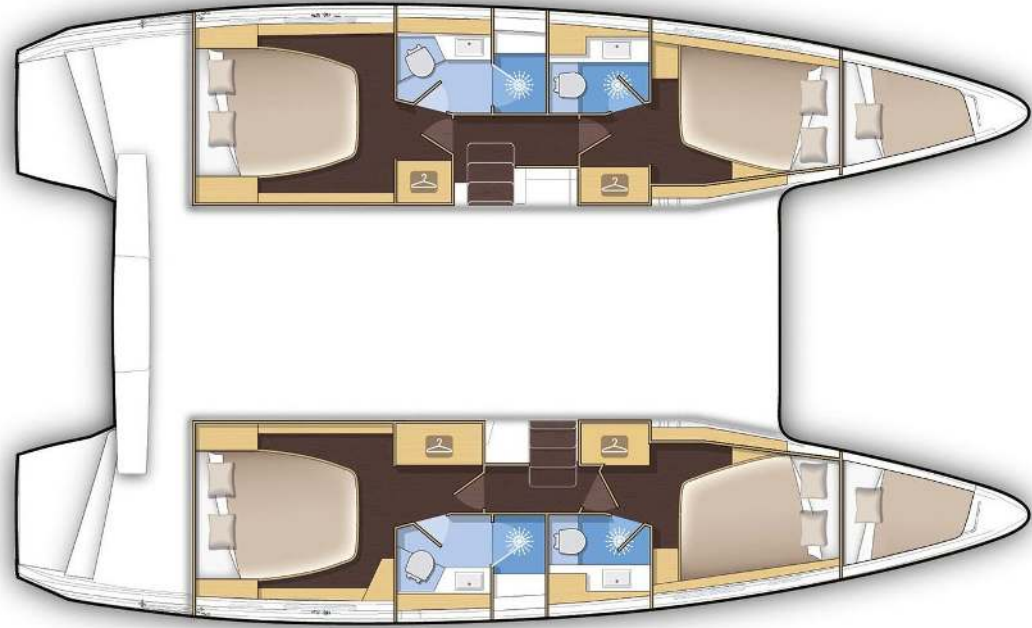

Lagoon **42**

Blue Ripple I, Model 2020

Lagoon **42 / Blue Ripple I**, Model 2020

12 guests / 4 +2 cabins / 4 +1 wc

This model from Lagoon has a style and personality all of its own. It retains the main features of the latest generation of Lagoons but with a few changes to achieve harmony between living space and the people on-board.

Lagoon **42**
Blue Ripple I, Model 2020

Lagoon 42
Blue Ripple I, Model 2020

FULL INVENTORY / EQUIPMENT LIST

- Accommodation:** ✓ 1 Bow Cabin Head ✓ 2 Bow Single Bed Cabins ✓ 4 Double Bed Cabins
 ✓ 4 Heads ✓ 4 Showers ✓ Saloon Double Bed Convertible
- Bedding / Linen:** ✓ Blankets ✓ Hangers ✓ Linen & Bedding ✓ Pillows ✓ Pillow Cases ✓ Sheets
 ✓ Towels Bath ✓ Towels Face
- Comfort / Pleasure:** ✓ 220V Sockets ✓ Air Condition ✓ Air Heating ✓ Cockpit Cushions
 ✓ Cockpit Speakers ✓ Deck Cushions ✓ Deck Sunpads ✓ Electric Toilets ✓ Fans in Cabins
 ✓ Fans in Saloon ✓ Generator ✓ Hot Water ✓ Music Player ✓ Saloon Speakers
 ✓ Snorkelling Sets ✓ Sockets 220V Cabins ✓ Sockets 220V Saloon ✓ Solar Panels
 ✓ Usb Charging Ports Cabins ✓ Usb Charging Ports Saloon
- Deck:** ✓ Anchor ✓ Anchor Chain ✓ Anchor Windlass Control ✓ Anchor Windlass Handle
 ✓ Boat Hook ✓ Cockpit Shower ✓ Cockpit Table ✓ Deck Brush ✓ Diesel Canister ✓ Dinghy
 ✓ Dinghy Oars & Locks ✓ Dinghy Pump ✓ Dinghy Repair Kit ✓ Electric Anchor Windlass
 ✓ Electric Winches ✓ Engine Oil Spare ✓ Fenders ✓ Flag Halyards ✓ Fuel funnel ✓ Gangway Inox
 ✓ Gas Bottles ✓ Mooring Ropes 25m ✓ Mooring Ropes 50m ✓ Outboard Motor
 ✓ Outboard Motor Jerry Can ✓ Padlocks ✓ Plastic Bucket ✓ Rigid Bottom Dinghy ✓ Ropes Spare
 ✓ Spare Anchor ✓ Spare Anchor Chain 10m ✓ Swimming Ladder ✓ Tanks Opener
 ✓ Water Hose & Adaptors ✓ Winch Handles
- Electricity:** ✓ Battery Charger ✓ Inverter ✓ Shore Power Cable ✓ Shore Power Cable & Adaptors
- Electronics:** ✓ Auto Pilot ✓ Depth Sounder ✓ GPS Plotter in Helm Station ✓ Speed Log ✓ VHF
 ✓ Wind System