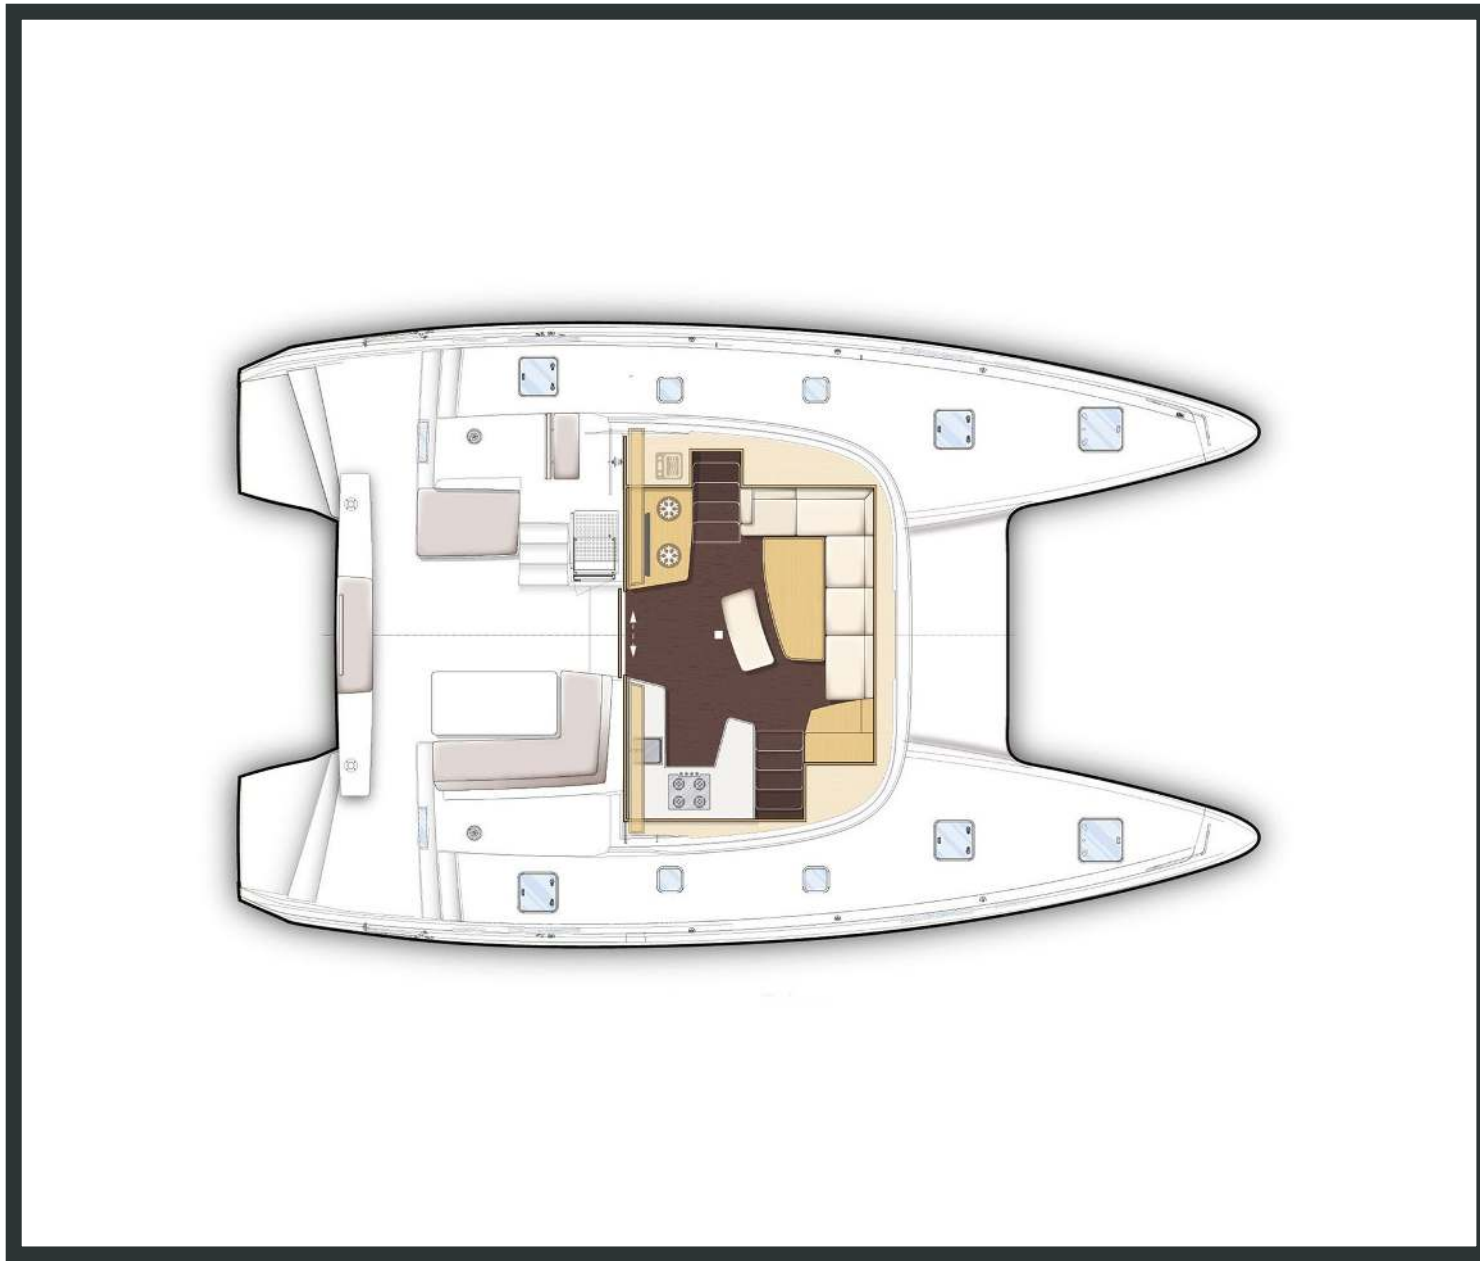

Lagoon **42**

Blue Ripple I, Model 2020

Lagoon **42 / Blue Ripple I**, Model 2020

12 guests / 4 +2 cabins / 4 +1 wc

This model from Lagoon has a style and personality all of its own. It retains the main features of the latest generation of Lagoons but with a few changes to achieve harmony between living space and the people on-board.

Lagoon **42**
Blue Ripple I, Model 2020

Lagoon 42
Blue Ripple I, Model 2020

FULL INVENTORY / EQUIPMENT LIST

- Accommodation:** ✓ 1 Bow Cabin Head ✓ 2 Bow Single Bed Cabins ✓ 4 Double Bed Cabins
 ✓ 4 Heads ✓ 4 Showers ✓ Saloon Double Bed Convertible
- Bedding / Linen:** ✓ Blankets ✓ Hangers ✓ Linen & Bedding ✓ Pillows ✓ Pillow Cases ✓ Sheets
 ✓ Towels Bath ✓ Towels Face
- Comfort / Pleasure:** ✓ 220V Sockets ✓ Air Condition ✓ Air Heating ✓ Cockpit Cushions
 ✓ Cockpit Speakers ✓ Deck Cushions ✓ Deck Sunpads ✓ Electric Toilets ✓ Fans in Cabins
 ✓ Fans in Saloon ✓ Generator ✓ Hot Water ✓ Music Player ✓ Saloon Speakers
 ✓ Snorkelling Sets ✓ Sockets 220V Cabins ✓ Sockets 220V Saloon ✓ Solar Panels
 ✓ Usb Charging Ports Cabins ✓ Usb Charging Ports Saloon
- Deck:** ✓ Anchor ✓ Anchor Chain ✓ Anchor Windlass Control ✓ Anchor Windlass Handle
 ✓ Boat Hook ✓ Cockpit Shower ✓ Cockpit Table ✓ Deck Brush ✓ Diesel Canister ✓ Dinghy
 ✓ Dinghy Oars & Locks ✓ Dinghy Pump ✓ Dinghy Repair Kit ✓ Electric Anchor Windlass
 ✓ Electric Winches ✓ Engine Oil Spare ✓ Fenders ✓ Flag Halyards ✓ Fuel funnel ✓ Gangway Inox
 ✓ Gas Bottles ✓ Mooring Ropes 25m ✓ Mooring Ropes 50m ✓ Outboard Motor
 ✓ Outboard Motor Jerry Can ✓ Padlocks ✓ Plastic Bucket ✓ Rigid Bottom Dinghy ✓ Ropes Spare
 ✓ Spare Anchor ✓ Spare Anchor Chain 10m ✓ Swimming Ladder ✓ Tanks Opener
 ✓ Water Hose & Adaptors ✓ Winch Handles
- Electricity:** ✓ Battery Charger ✓ Inverter ✓ Shore Power Cable ✓ Shore Power Cable & Adaptors
- Electronics:** ✓ Auto Pilot ✓ Depth Sounder ✓ GPS Plotter in Helm Station ✓ Speed Log ✓ VHF
 ✓ Wind System