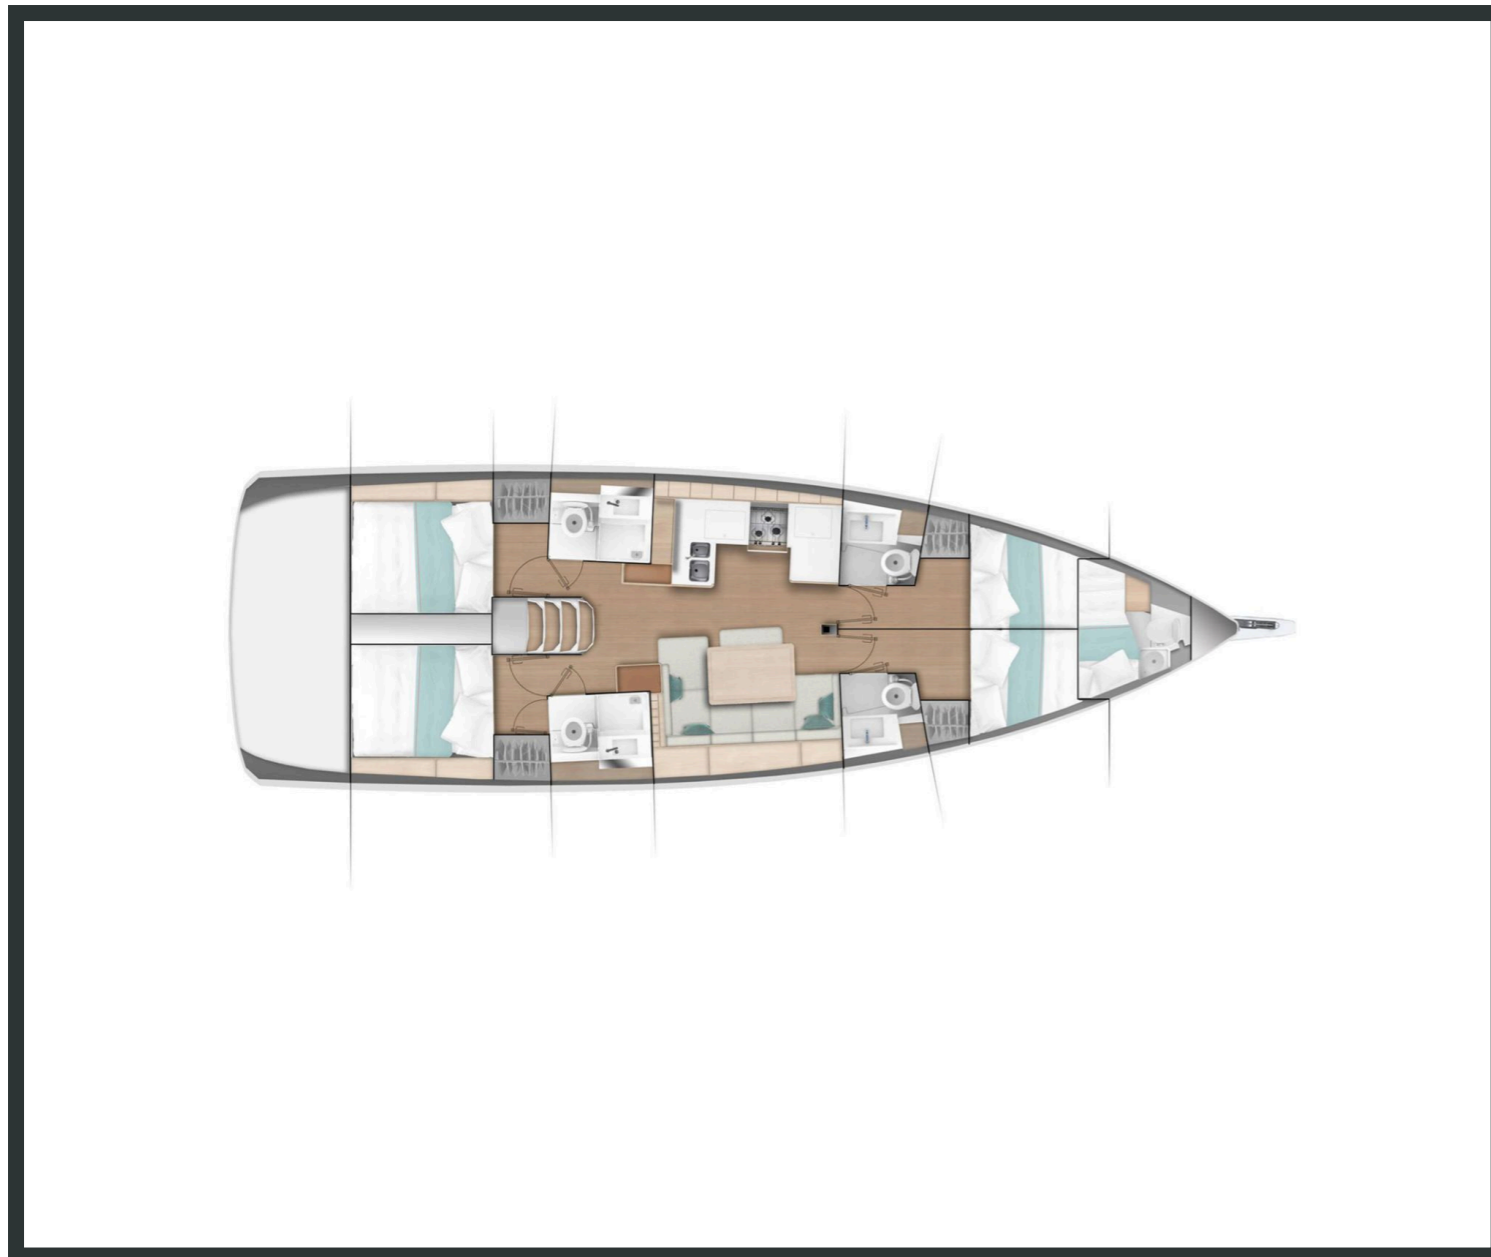

Sun **Odyssey 490**

Capt. Jack Sparrow, Model 2020

Sun **Odyssey 490 / Capt. Jack Sparrow**, Model 2020

12 guests / **4 +1** cabins / **4 +1** wc

Just by looking at her, it seems that during the development of the Sun Odyssey 490 the goal was clear; take every element that embodies the Sun Odyssey range and make it even better. The resulting outcome is a sailing yacht where life on board beckons you to join in the unassumed comfort and relaxing simplicity.

Air Condition

Bow Thruster

Generator

Solar Panels

From charter bases at: **LEFKAS / PREVEZA**

Available as: **BAREBOAT / SKIPPED**

SPECIFICATIONS:

LOA (m)	14.42	Engines (hp)	80
Beam (m)	4.49	Fuel capacity (lt)	240.0
Draft (m)	1.65	Main sail type	Batten
Cabins	5	Genoa type	Furling
Berths	12	Crusing speed (knots)	7.5
Heads	5	Main engines consumption (lt/h)	8

Sun **Odyssey 490**
Capt. Jack Sparrow, Model 2020

FULL INVENTORY / EQUIPMENT LIST

Accommodation: ✓ 1 Bow Cabin Head ✓ 1 Bow Single Bed Cabin ✓ 4 Double Bed Cabins ✓ 4 Heads
 ✓ 4 Showers ✓ Bow / Skipper Cabins ✓ Saloon Table Convertible into Double Berth