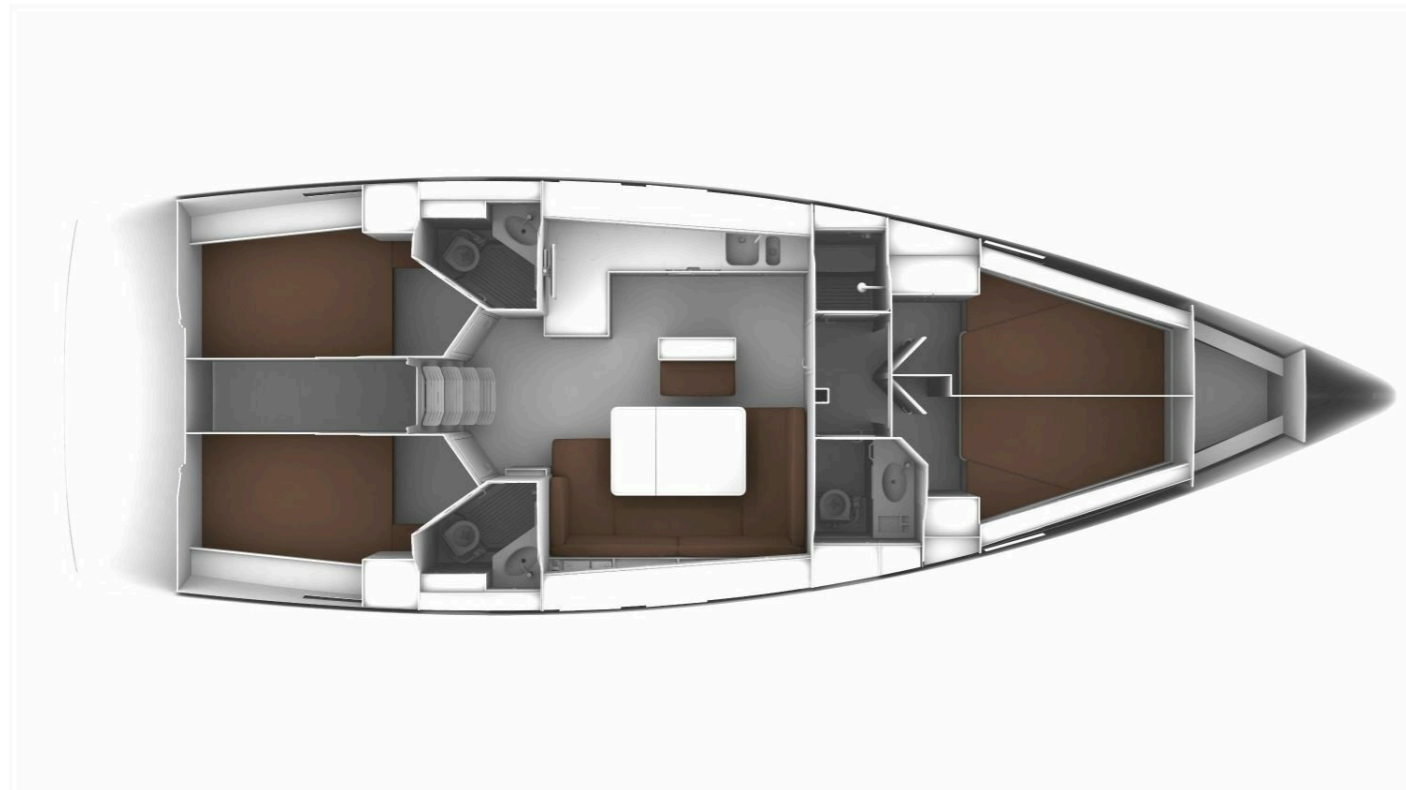

Bavaria **Cruiser 46**
Nereus, Model 2017

FULL INVENTORY / EQUIPMENT LIST

Accommodation: ✓ 3 Heads ✓ 3 Showers ✓ 4 Double Bed Cabins

Bedding / Linen: ✓ Blankets ✓ Hangers ✓ Linen & Bedding ✓ Pillows ✓ Pillowcases ✓ Sheets
✓ Bath Towels ✓ Face Towels

Comfort / Pleasure: ✓ 220V Sockets ✓ Bow Thruster ✓ Cockpit Cushions ✓ Cockpit Speakers
✓ Electric Toilets ✓ Fans in Cabins ✓ Fans in Saloon ✓ Hot Water ✓ Music Player
✓ Saloon Speakers ✓ Snorkelling Sets ✓ 220V Sockets in the Cabins ✓ 220V Sockets in the Saloon
✓ Solar Panels ✓ USB Charging Ports in the Cabins ✓ USB Charging Ports in the Saloon

Deck: ✓ Anchor ✓ Anchor Chain ✓ Anchor Windlass Control ✓ Anchor Windlass Handle
✓ Boat Hook ✓ Cockpit Shower ✓ Cockpit Table ✓ Deck Brush ✓ Diesel canister 20L ✓ Dinghy
✓ Dinghy Oars & Locks ✓ Dinghy Portable Pump ✓ Dinghy Repair Kit ✓ Electric Anchor Windlass
✓ Spare Engine Oil ✓ Fenders ✓ Flag Halyards ✓ Refueling Funnel ✓ Gangway Inox
✓ Gangway Wooden ✓ Gas Bottles ✓ Mooring Ropes 25m ✓ Mooring Ropes 50m ✓ Outboard Motor
✓ Fuel Jerry Can for Outboard Motor ✓ Padlocks ✓ Plastic Bucket ✓ Ropes Spare ✓ Spare Anchor
✓ Spare Anchor Chain 10m ✓ Swimming Ladder ✓ Swimming Platform ✓ Tanks Opener
✓ Teak Cockpit Floor ✓ Water Hose & Adaptors ✓ Winch Handles

Electricity: ✓ Battery Charger ✓ 220V Shore Power Cable ✓ 220V Cable Adaptors

Electronics: ✓ Auto Pilot ✓ Depth Sounder ✓ GPS Plotter in Helm Station ✓ Speed Log ✓ VHF
✓ Wind System

Galley: ✓ Bottle & Can Opener ✓ Bowls ✓ Bread Knife ✓ Casserole ✓ Cheese Grater
✓ Clothes Pegs ✓ Coffee Cups ✓ Manual filter-coffee machine ✓ Cutting Boards ✓ Drinking Glasses
✓ Dustpan & Brush ✓ Forks ✓ Frying Pans ✓ Gas Stove with Burners & Grill ✓ Kettle ✓ Ladle
✓ Lemon Squeezer ✓ Main Course Plates ✓ Meat Knives ✓ Oven Gloves
✓ Placemats for Hot Pans/Pots ✓ Plates Small ✓ Soup Plates ✓ Heat-resistant Oven Dish
✓ Refrigerator ✓ Salad Bowls ✓ Saucepans ✓ Serving Knives ✓ Serving Plates ✓ Serving Tray
✓ Small Plates ✓ Soup Spoons ✓ Spaghetti Strainer ✓ Kitchen Spatula ✓ Tapper Ware
✓ Tea Spoons ✓ Tea Strainer ✓ Kitchen Tong ✓ Vegetable Knife ✓ Vegetable Peeler ✓ Water Jug
✓ Wire Whisk ✓ Wine Glasses ✓ Wooden Spoons

Navigation: ✓ Battery Operated Navigation Lights Set ✓ Binoculars ✓ Divider ✓ Greek Waters Pilot
✓ Hand Bearing Compass ✓ List of Lights of Hellenic Coasts ✓ Navigation Ruler ✓ Pencil Set
✓ Sea Charts Area Set

Safety: ✓ Day Signal Black Ball ✓ Day Signal Black Cone ✓ Bosun's Chair ✓ Distress Flares & Signals
✓ Signalling Mirror ✓ Emergency Tiller ✓ EPIRB Device ✓ Fire Extinguishers
✓ First Aid Kit & Medical-First Aid Instructions ✓ Floating Light ✓ Fog Horn ✓ Horseshoe Lifebuoy
✓ Adult Life Jackets ✓ Child Life Jackets ✓ Liferaft ✓ Radar Reflector
✓ Safety Harnesses with Belts ✓ Set of Flags, C.N.Q. ✓ Wire Cutter ✓ Set of Wooden plugs

Sails / Covers: ✓ Bimini Top ✓ Furling Genoa ✓ Furling Main Sail ✓ Sprayhood

Spares / Tools: ✓ Boat Manuals ✓ Engine(s) Spare Parts Box ✓ Holding Tanks ✓ Sails Repair Kit
✓ Scissors ✓ Toolbox ✓ Torch Light

NEED ASSISTANCE? GET HELP

CHARTER ENQUIRY

SPECIAL OFFERS