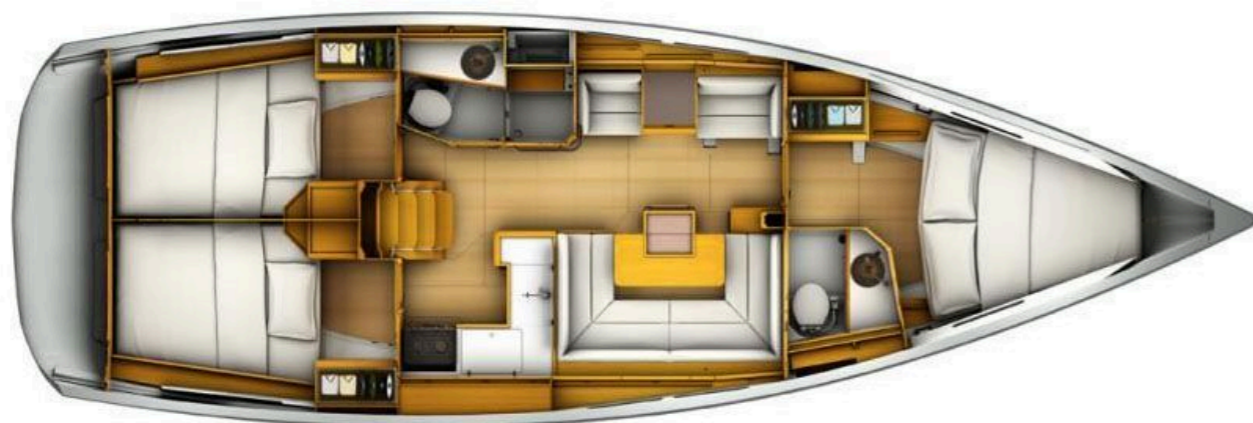

Sun **Odyssey 419**
Geva I, Model 2018

FULL INVENTORY / EQUIPMENT LIST