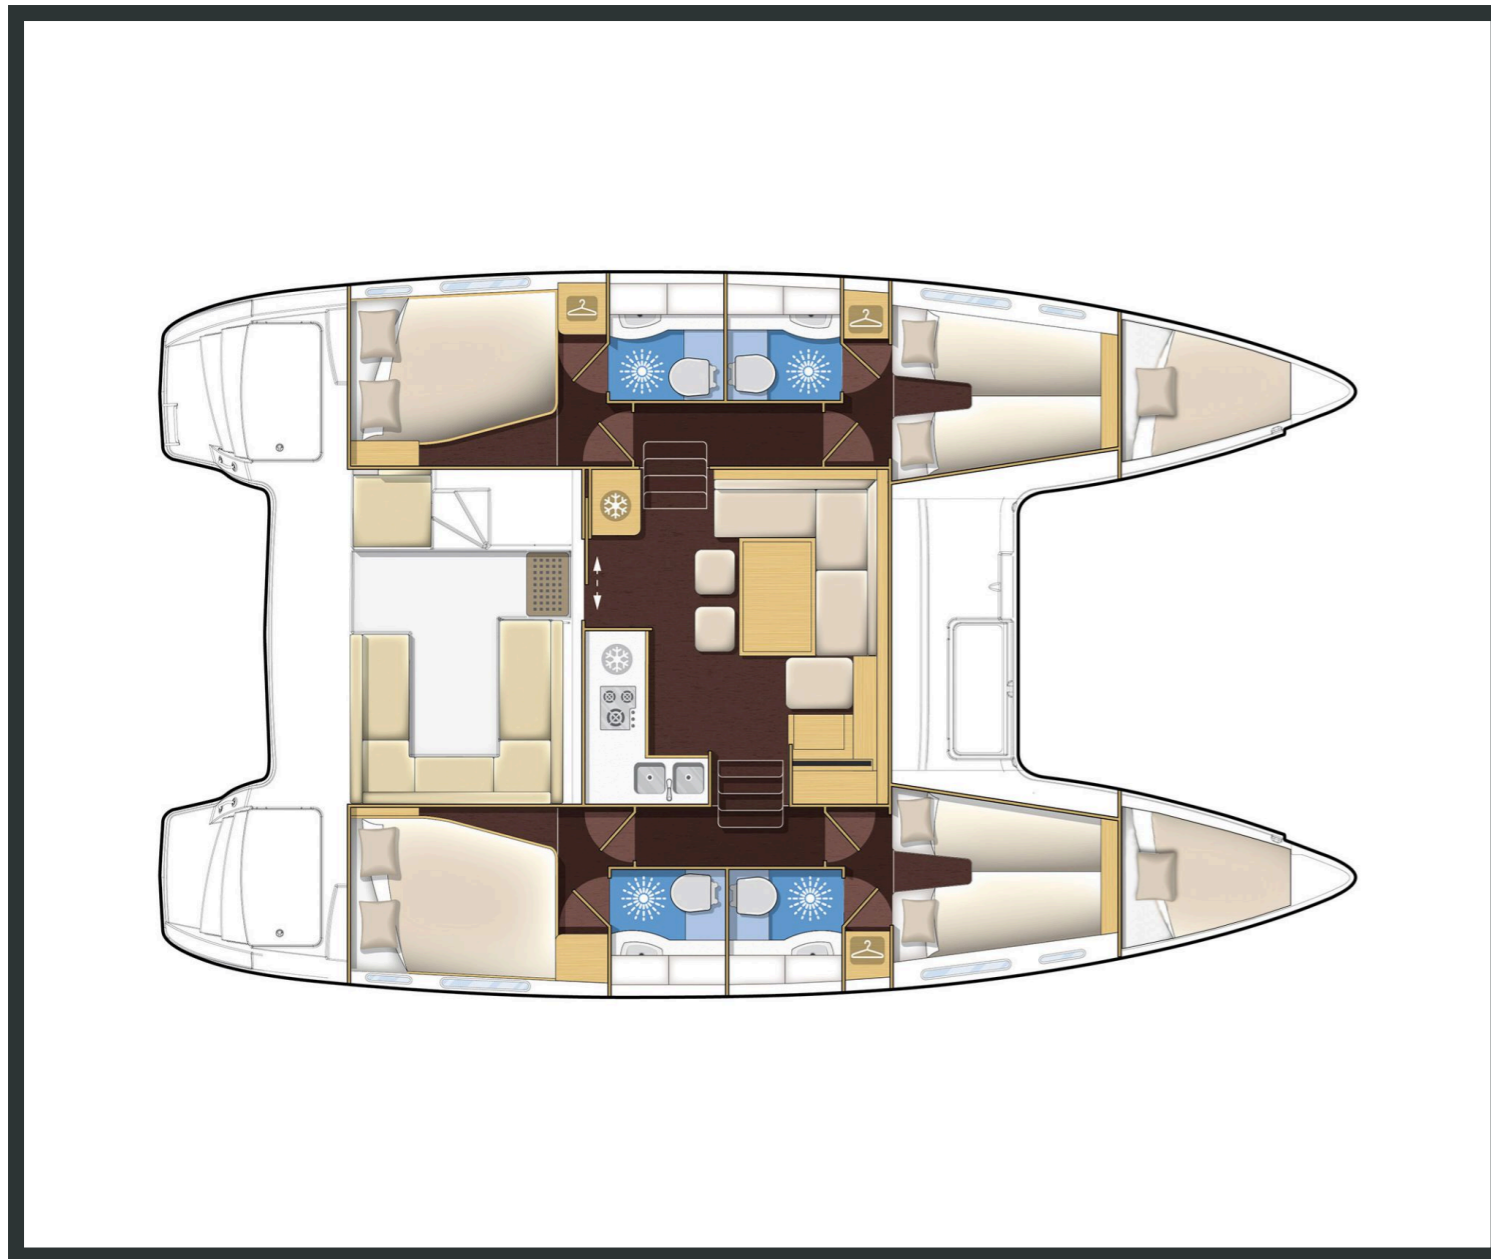

Lagoon **400 S2**

Vicky, Model 2016

Lagoon **400 S2 / Vicky**, Model 2016
10 guests / **4 +2** cabins / **4 +1** wc

One of the most popular new models of cruising catamarans, with comfort and ease of handling. She provides sleek performance, modern amenities, and comforts.

Air Condition

Generator

Solar Panels

Hydraulic Gangway

From charter bases at: **LEFKAS / PREVEZA**
 Available as: **BAREBOAT / SKIPPED / DAY TRIP**

SPECIFICATIONS:

LOA (m)	11.97	Fuel capacity (lt)	400.0
Beam (m)	7.25	Main sail type	Full Batten
Draft (m)	1.21	Genoa type	Furling
Cabins	6	Main sail area (sq.m.)	60
Berths	10	Genoa sail area (sq.m.)	28
Heads	5	Crusing speed (knots)	6
Engines (hp)	45	Main engines consumption (lt/h)	10

Lagoon **400 S2**
Vicky, Model 2016

FULL INVENTORY / EQUIPMENT LIST

Accommodation: ✓ 1 Bow Cabin Head ✓ 2 Bow Single Bed Cabins ✓ 4 Double Bed Cabins ✓ 4 Heads
 ✓ 4 Showers ✓ Saloon Table Convertible into Double Berth