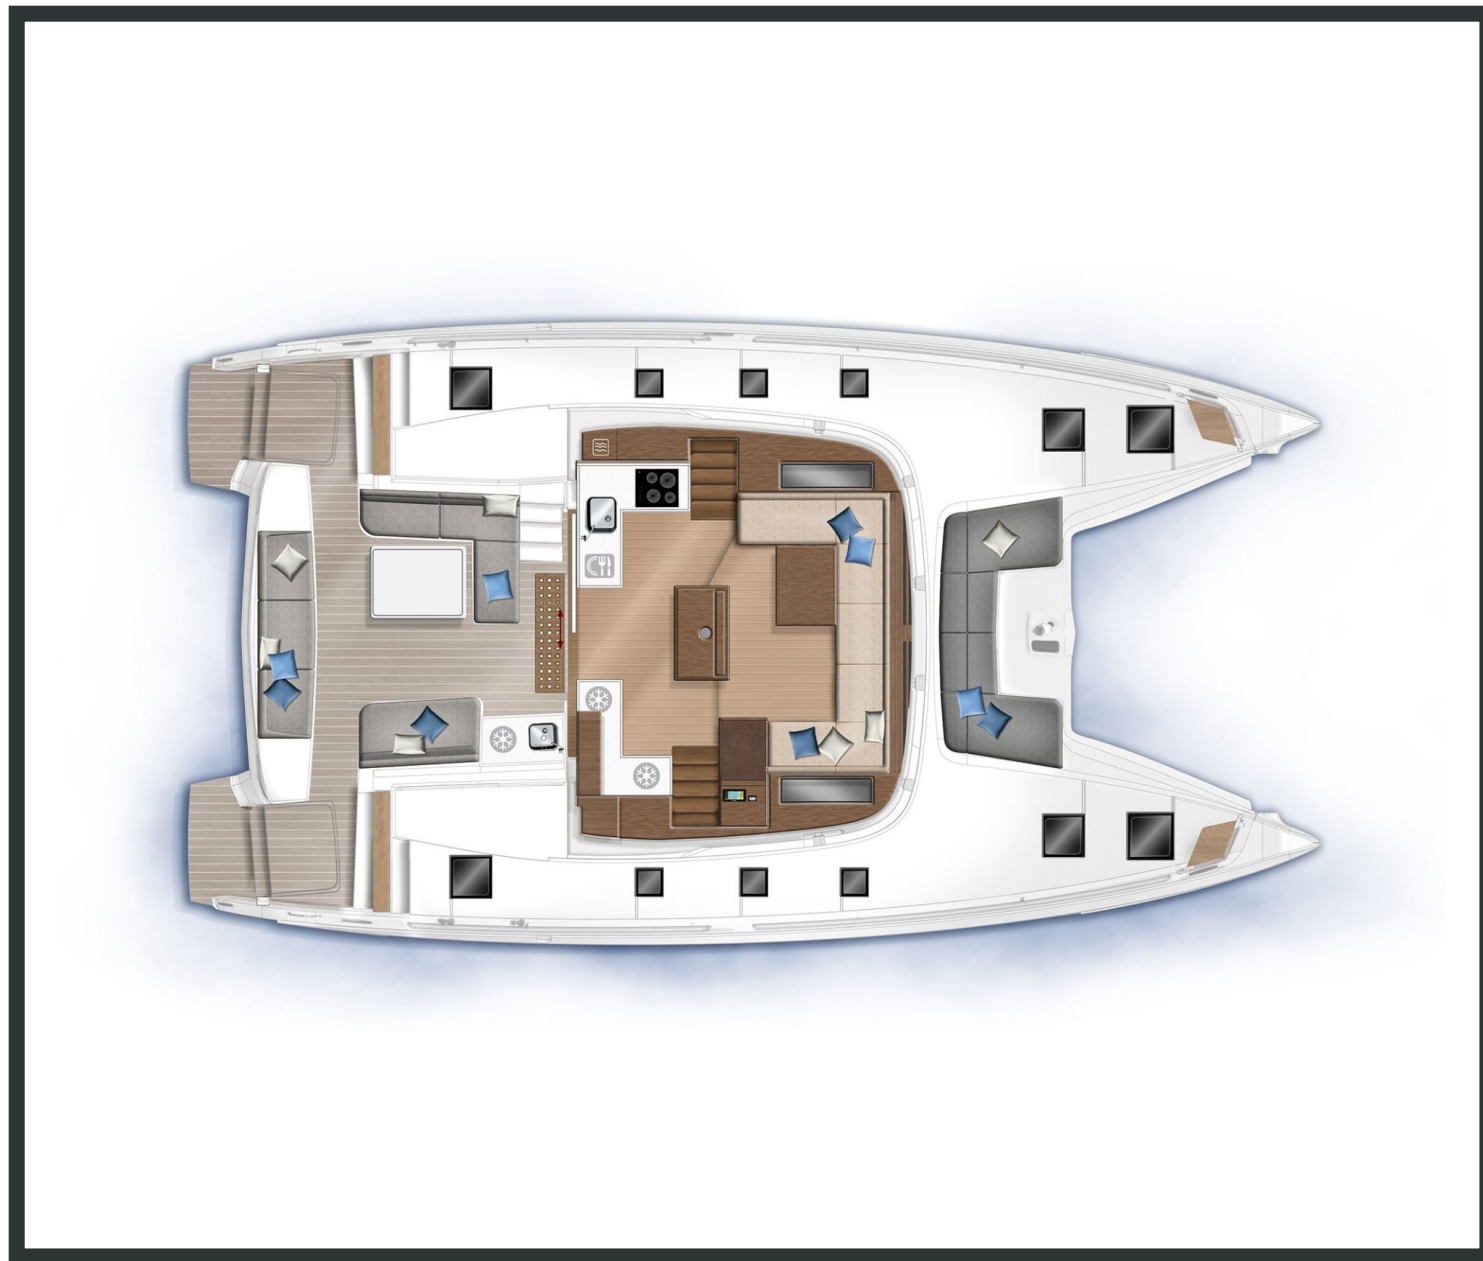

FULL INVENTORY / EQUIPMENT LIST

Galley: ✓ Bottle & Can Opener ✓ Bowls ✓ Bread Knife ✓ Casserole ✓ Cheese Grater
✓ Clothes Pegs ✓ Coffee Cups ✓ Manual filter-coffee machine ✓ Cutting Boards ✓ Drinking Glasses
✓ Dustpan & Brush ✓ Forks ✓ Freezer ✓ Frying Pans ✓ Gas Stove with Burners & Grill ✓ Kettle
✓ Ladle ✓ Lemon Squeezer ✓ Main Course Plates ✓ Meat Knives ✓ Microwave ✓ Oven Gloves
✓ Placemats for Hot Pans/Pots ✓ Plates Small ✓ Soup Plates ✓ Heat-resistant Oven Dish
✓ Refrigerator ✓ Salad Bowls ✓ Saucepans ✓ Serving Knives ✓ Serving Plates ✓ Serving Tray
✓ Small Plates ✓ Soup Spoons ✓ Spaghetti Strainer ✓ Kitchen Spatula ✓ Tapper Ware
✓ Tea Spoons ✓ Tea Strainer ✓ Kitchen Tong ✓ Vegetable Knife ✓ Vegetable Peeler
✓ Water Jug ✓ Wire Whisk ✓ Wine Glasses ✓ Wooden Spoons

Miscellaneous: ✓ Holding Tank(s)

Navigation: ✓ BatteryOperatedNavLightsSet ✓ Binoculars ✓ Divider ✓ Greek Waters Pilot
✓ Hand Bearing Compass ✓ List of Lights of Hellenic Coasts ✓ Navigation Ruler ✓ Pencil Set
✓ Sea Charts Area Set

Safety: ✓ Day Signal Black Ball ✓ Day Signal Black Cone ✓ Bosun's Chair
✓ Distress Flares & Signals ✓ Signalling Mirror ✓ Emergency Tiller ✓ EPIRB Device
✓ Fire Extinguishers ✓ First Aid Kit & Medical-First Aid Instructions ✓ Floating Light ✓ Fog Horn
✓ Horseshoe Lifebuoy ✓ Adult Life Jackets ✓ Child Life Jackets ✓ Liferaft ✓ Radar Reflector
✓ Safety Harnesses with Belts ✓ Set of Flags, C.N.Q. ✓ Wire Cutter ✓ Set of Wooden plugs

Sails / Covers: ✓ Bimini Top ✓ Full Batten Main Sail ✓ Lazy Bag with Lazy Jacks ✓ Self Tacking Jib
✓ Sprayhood ✓ Stern Tent

Spares / Tools: ✓ Boat Manuals ✓ Engine(s) Spare Parts Box ✓ HoldingTanks ✓ Sails Repair Kit
✓ Scissors ✓ Toolbox ✓ Torch Light

[NEED ASSISTANCE? GET HELP](#)

[CHARTER ENQUIRY](#)

[SPECIAL OFFERS](#)