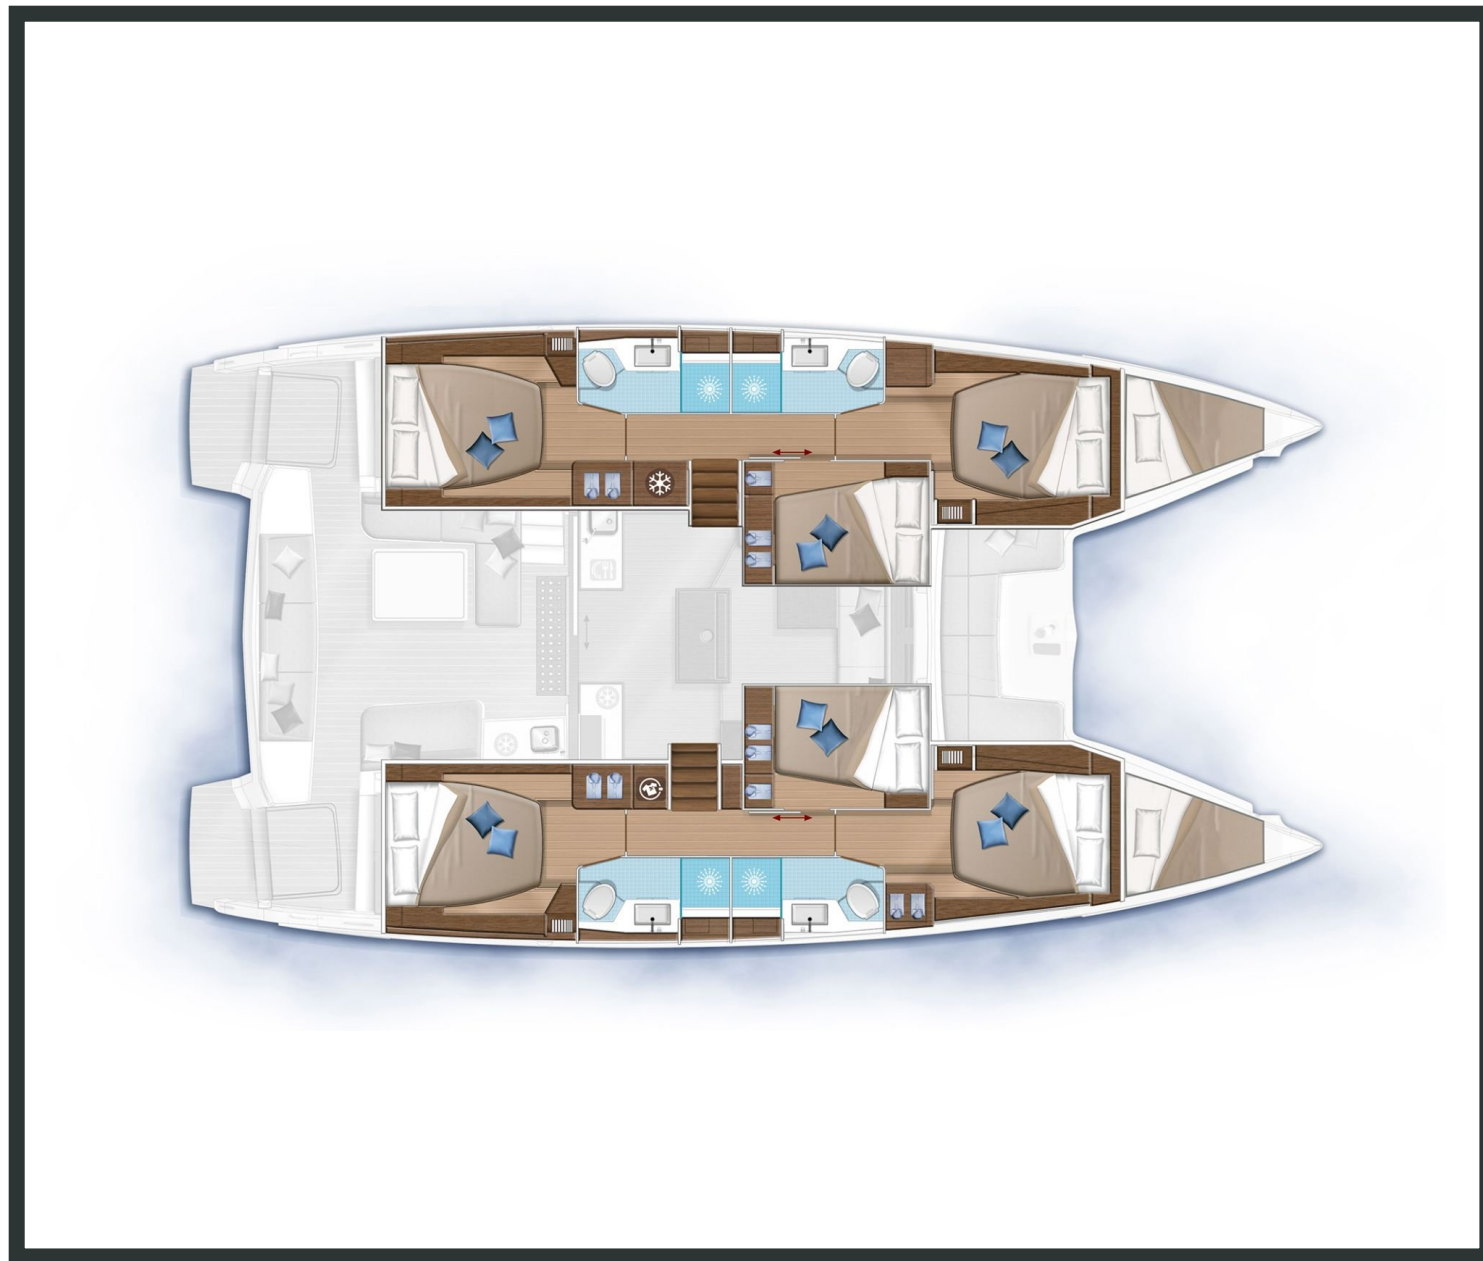

Lagoon **50**

Reina, Model 2022

Lagoon **50 / Reina**, Model 2022
12 guests / 6 +2 cabins / 4 +1 wc

The 50 has a flybridge with dual access and a helm station provide perfect visibility. A large open cockpit faces out to sea, large stern skirts enable easy access to the boat, and a large modular dining area with removable bench seats welcomes children and adults alike.

From charter bases at: **ATHENS**
 Available as: **SKIPPERED / DAY TRIP**

SPECIFICATIONS:

LOA (m)	14.75	Main sail type	Full Batten
Beam (m)	8.1	Genoa type	Self tacking jib
Draft (m)	1.4	Main sail area (sq.m.)	92
Cabins	8	Genoa sail area (sq.m.)	60
Berths	12	Crusing speed (knots)	7
Heads	5	Max speed (knots)	0.0
Engines (hp)	2X80	Main engines consumption (lt/h)	14
Fuel capacity (lt)	1040.0		

Lagoon **50**
Reina, Model 2022

Lagoon **50**
Reina, Model 2022

FULL INVENTORY / EQUIPMENT LIST

Accommodation: ✓ 1 Bow Cabin Head ✓ 2 Bow Single Bed Cabins ✓ 4 Heads ✓ 4 Showers
 ✓ 6 Double Bed Cabins

Bedding / Linen: ✓ Blankets ✓ Hangers ✓ Linen & Bedding ✓ Pillows ✓ Pillowcases ✓ Sheets
 ✓ Bath Towels ✓ Face Towels

Comfort / Pleasure: ✓ 220V Sockets ✓ Air Condition ✓ Air Heating ✓ Cockpit Cushions
 ✓ Cockpit Fridge ✓ Cockpit Speakers ✓ Deck Cushions ✓ Deck Sunpads ✓ Electric Toilets
 ✓ Entertainment Audio System ✓ Fans in Cabins ✓ Fans in Saloon ✓ Fly Bridge
 ✓ Fly Bridge Cushions ✓ Fly Bridge Sunpads ✓ Generator ✓ Hot Water ✓ Saloon Speakers
 ✓ Snorkelling Sets ✓ 220V Sockets in the Cabins ✓ 220V Sockets in the Saloon ✓ Solar Panels
 ✓ USB Charging Ports in the Cabins ✓ USB Charging Ports at the Cockpit
 ✓ USB Charging Ports in the Saloon ✓ Water Maker