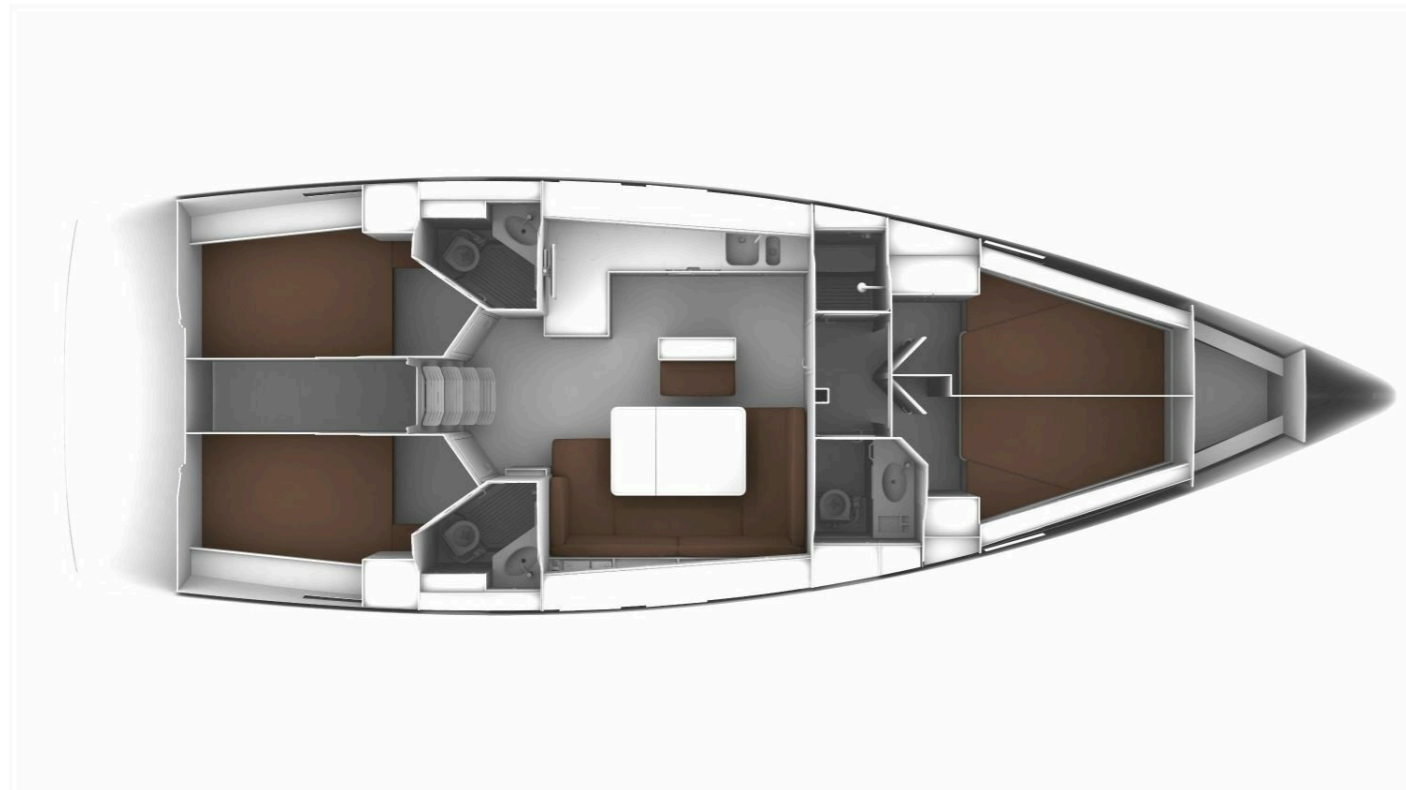

Bavaria **Cruiser 46**

Artemis, Model 2014

Bavaria **Cruiser 46 / Artemis**, Model 2014

9 guests / **4** cabins / **3** wc

Aboard the BAVARIA CRUISER 46 you can just let go and put your feet up. She is designed for this – the huge bathing platform is ideal for swimming, sunbathing, chilling out or just relaxing at sea-level.

Bow Thruster

Solar Panels

From charter bases at: **ATHENS / LAVRION**

Available as: **BAREBOAT / SKIPPED / DAY TRIP**

SPECIFICATIONS:

LOA (m)	13.6	Fuel capacity (lt)	210.0
Beam (m)	4.35	Main sail type	Furling
Draft (m)	1.73	Genoa type	Furling
Cabins	4	Main sail area (sq.m.)	56
Berths	9	Genoa sail area (sq.m.)	51
Heads	3	Crusing speed (knots)	7
Engines (hp)	55	Main engines consumption (lt/h)	6

Bavaria **Cruiser 46**
Artemis, Model 2014

Bavaria **Cruiser 46**
Artemis, Model 2014

FULL INVENTORY / EQUIPMENT LIST

Accommodation: ✓ 3 Heads ✓ 3 Showers ✓ 4 Double Bed Cabins

Bedding / Linen: ✓ Blankets ✓ Hangers ✓ Linen & Bedding ✓ Pillows ✓ Pillowcases ✓ Sheets
✓ Bath Towels ✓ Face Towels