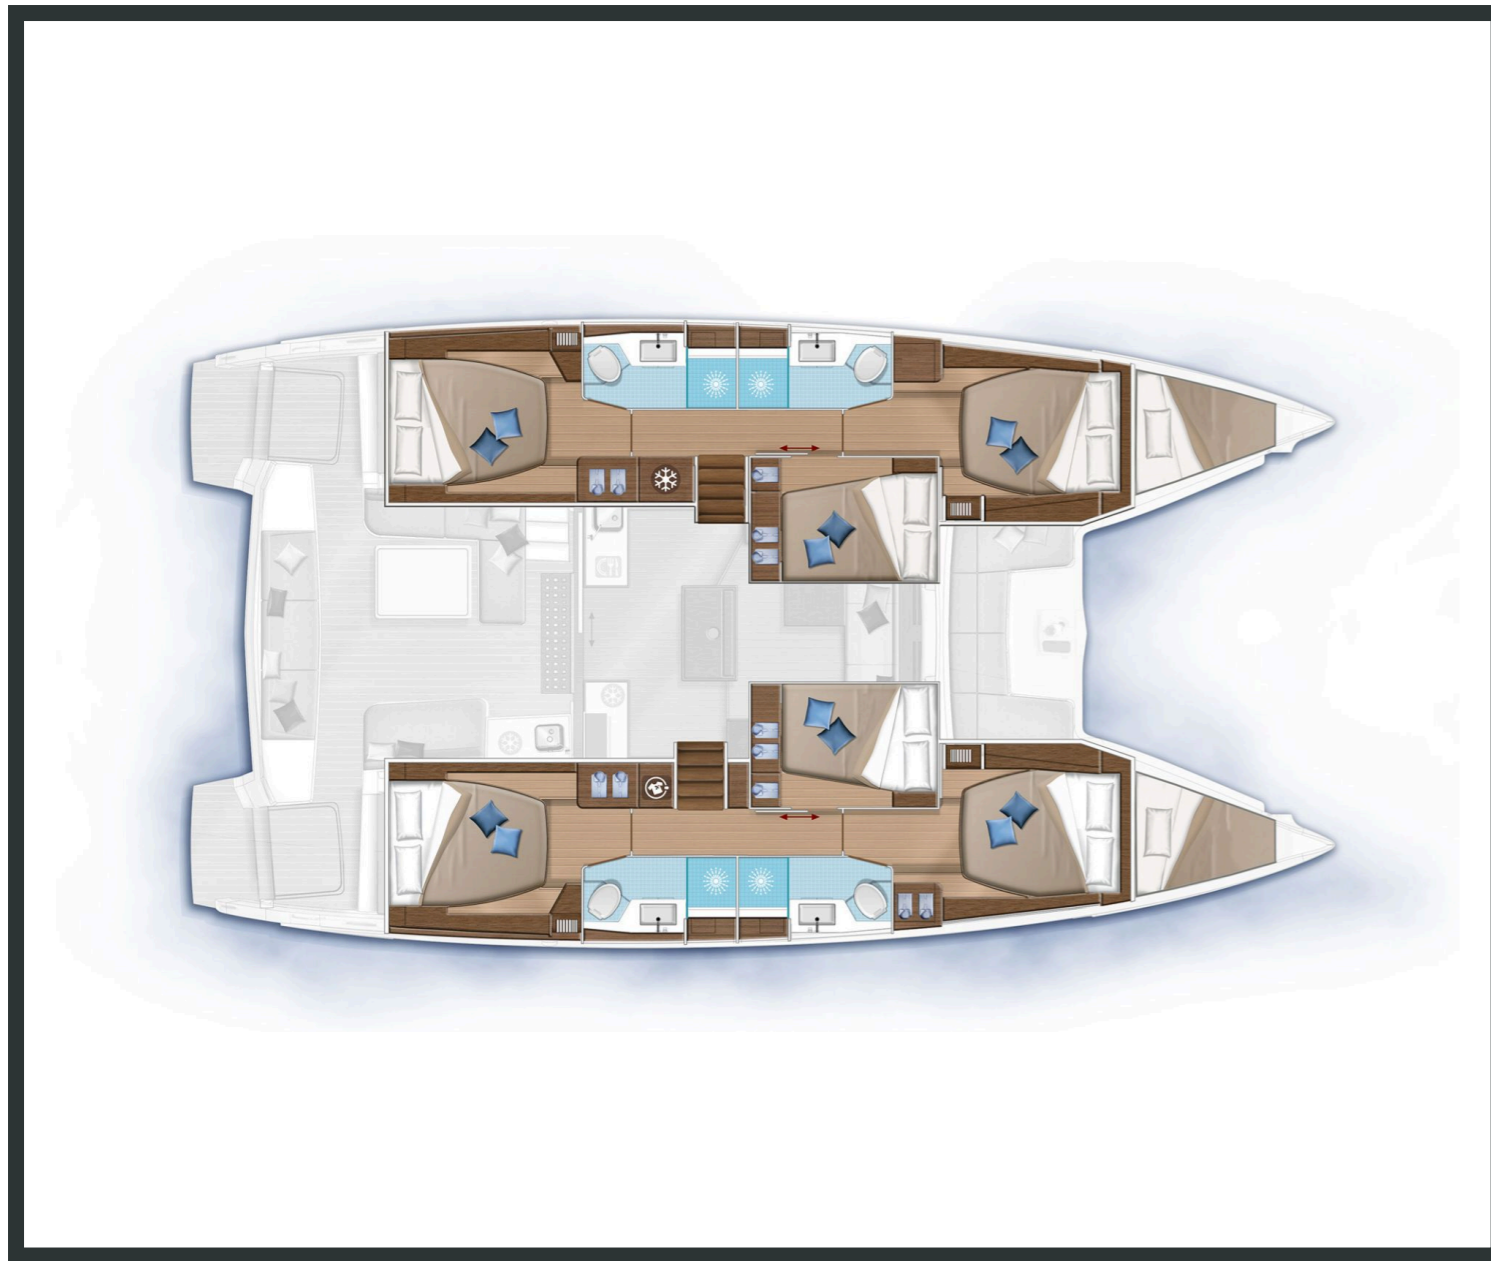

Lagoon **50**
Just Infinity, Model 2021

Lagoon **50 / Just Infinity**, Model 2021

12 guests / **6 +2** cabins / **4 +1** wc

The 50 has a flybridge with dual access and a helm station provide perfect visibility. A large open cockpit faces out to sea, large stern skirts enable easy access to the boat, and a large modular dining area with removable bench seats welcomes children and adults alike.

Air Condition	Fly Bridge	Generator	Solar Panels
Water Maker	Hydraulic Gangway	Radar	

From charter bases at: **CORFU**

Available as: **BAREBOAT / SKIPPED / DAY TRIP**

SPECIFICATIONS:

LOA (m)	14.75	Fuel capacity (lt)	1040.0
Beam (m)	8.1	Main sail type	Batten
Draft (m)	1.4	Genoa type	Self tacking jib
Cabins	8	Main sail area (sq.m.)	92
Berths	12	Genoa sail area (sq.m.)	60
Heads	5	Crusing speed (knots)	7
Engines (hp)	2 X 80	Main engines consumption (lt/h)	14

Lagoon **50**
Just Infinity, Model 2021

Lagoon **50**
Just Infinity, Model 2021

FULL INVENTORY / EQUIPMENT LIST

Accommodation: ✓ 1 Bow Cabin Head ✓ 2 Bow Single Bed Cabins ✓ 4 Heads ✓ 4 Showers
 ✓ 6 Double Bed Cabins

Bedding / Linen: ✓ Blankets ✓ Hangers ✓ Linen & Bedding ✓ Pillows ✓ Pillowcases ✓ Sheets
 ✓ Bath Towels ✓ Face Towels

Comfort / Pleasure: ✓ 12V Sockets ✓ 220V Sockets ✓ Air Condition ✓ Air Heating
 ✓ Cockpit Cushions ✓ Cockpit Fridge ✓ Cockpit Speakers ✓ Deck Cushions ✓ Electric Toilets
 ✓ Fans in Cabins ✓ Fans in Saloon ✓ Fly Bridge ✓ Fly Bridge Cushions ✓ Fly Bridge Sunpads
 ✓ Generator ✓ Hot Water ✓ Music Player ✓ Saloon Speakers ✓ Snorkelling Sets
 ✓ 220V Sockets in the Cabins ✓ 220V Sockets in the Saloon ✓ Solar Panels ✓ Underwater Lights
 ✓ USB Charging Ports ✓ USB Charging Ports in the Cabins ✓ USB Charging Ports at the Cockpit
 ✓ USB Charging Ports in the Saloon ✓ Water Maker