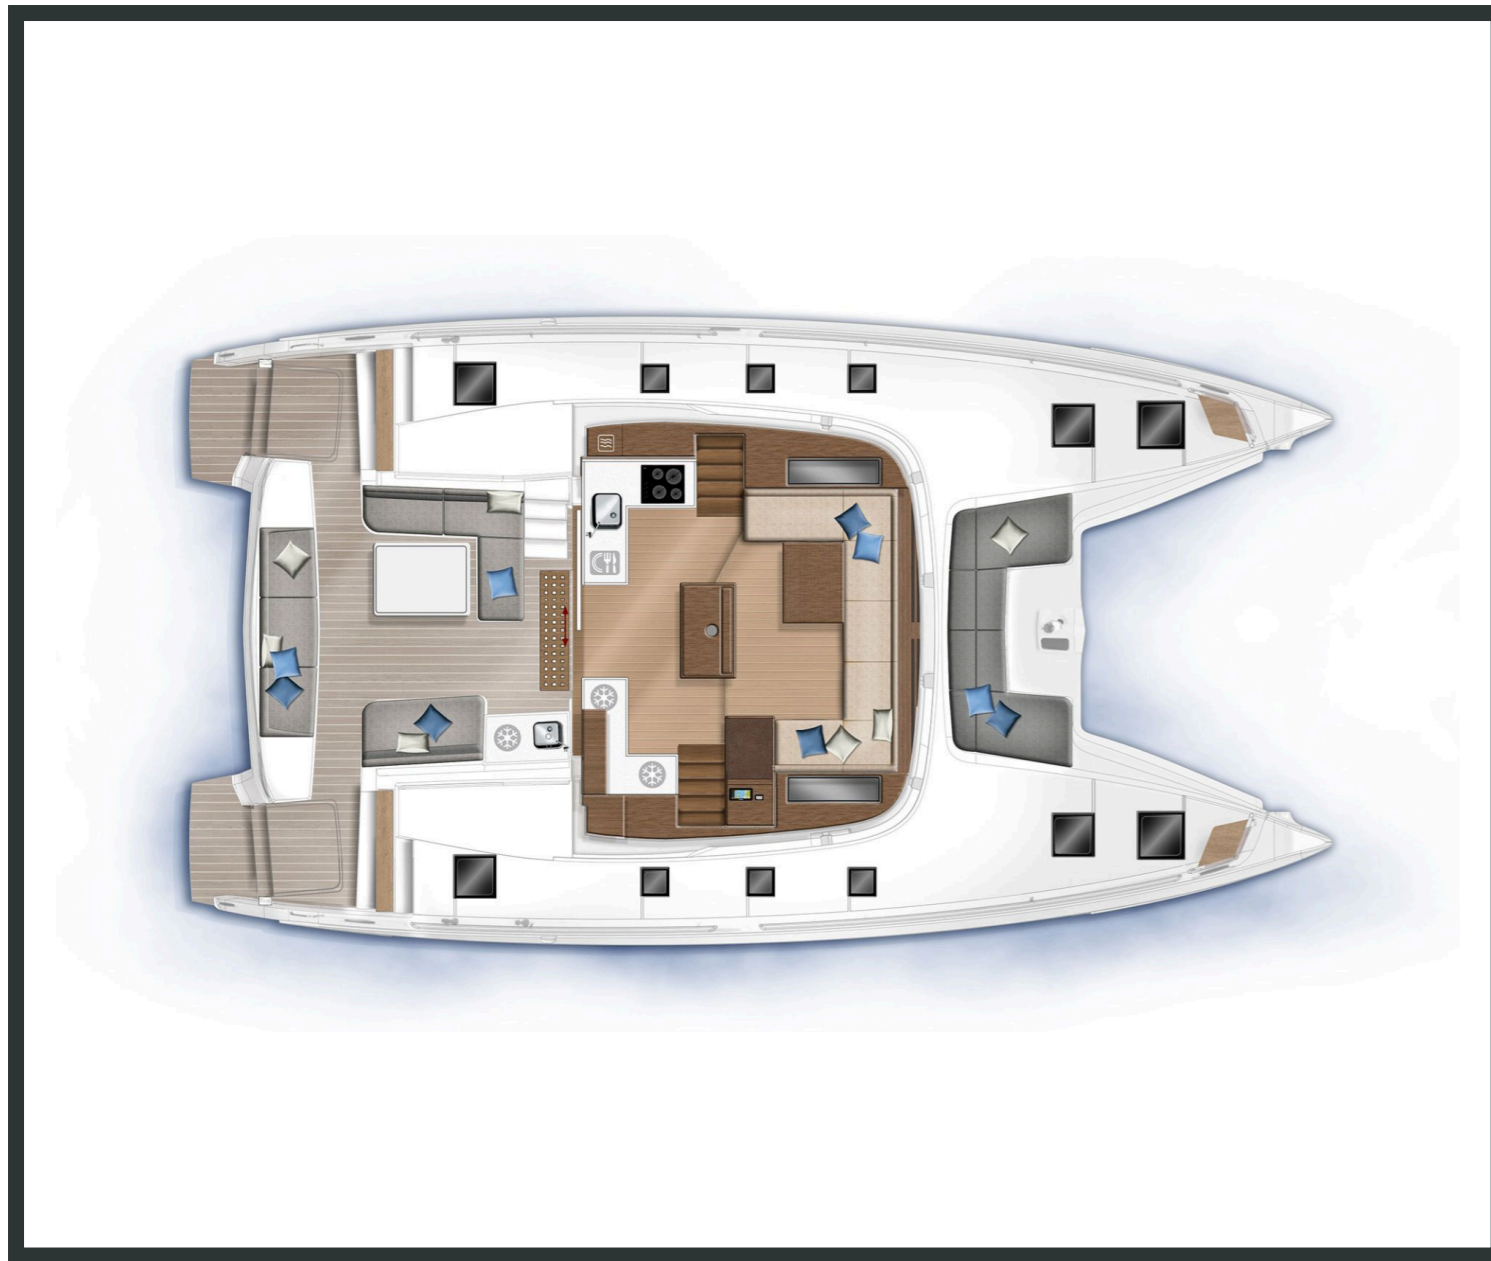

FULL INVENTORY / EQUIPMENT LIST

1. **Galley:** ✓ Bottle & Can Opener ✓ Bowls ✓ Bread Knife ✓ Casserole ✓ Cheese Grater
   ✓ Clothes Pegs ✓ Coffee Cups ✓ Manual filter-coffee machine ✓ Cutting Boards ✓ Drinking Glasses
   ✓ Dustpan & Brush ✓ Forks ✓ Freezer ✓ Frying Pans ✓ Gas Stove with Burners & Grill ✓ Kettle
   ✓ Ladle ✓ Lemon Squeezer ✓ Main Course Plates ✓ Meat Knives ✓ Oven Gloves
   ✓ Placemats for Hot Pans/Pots ✓ Plates Small ✓ Soup Plates ✓ Heat-resistant Oven Dish
   ✓ Refrigerator ✓ Salad Bowls ✓ Saucepans ✓ Serving Knives ✓ Serving Plates ✓ Serving Tray
   ✓ Small Plates ✓ Soup Spoons ✓ Spaghetti Strainer ✓ Kitchen Spatula ✓ Tapper Ware
   ✓ Tea Spoons ✓ Tea Strainer ✓ Kitchen Tong ✓ Vegetable Knife ✓ Vegetable Peeler ✓ Water Jug
   ✓ Wire Whisk ✓ Wine Glasses ✓ Wooden Spoons
2. **Navigation:** ✓ Battery Operated Navigation Lights Set ✓ Binoculars ✓ Divider ✓ Greek Waters Pilot
   ✓ Hand Bearing Compass ✓ List of Lights of Hellenic Coasts ✓ Navigation Ruler ✓ Pencil Set
   ✓ Sea Charts Area Set
3. **Safety:** ✓ Day Signal Black Ball ✓ Day Signal Black Cone ✓ Bosun's Chair ✓ Distress Flares & Signals
   ✓ Signalling Mirror ✓ Emergency Tiller ✓ EPIRB Device ✓ Fire Extinguishers
   ✓ First Aid Kit & Medical-First Aid Instructions ✓ Floating Light ✓ Fog Horn ✓ Horseshoe Lifebuoy
   ✓ Adult Life Jackets ✓ Child Life Jackets ✓ Liferaft ✓ Radar Reflector
   ✓ Safety Harnesses with Belts ✓ Set of Flags, C.N.Q. ✓ Wire Cutter ✓ Set of Wooden plugs
4. **Sails / Covers:** ✓ Bimini Top ✓ Full Batten Main Sail ✓ Lazy Bag with Lazy Jacks ✓ Self Tacking Jib
   ✓ Stern Tent
5. **Spares / Tools:** ✓ Boat Manuals ✓ Engine(s) Spare Parts Box ✓ Holding Tanks ✓ Sails Repair Kit
   ✓ Scissors ✓ Toolbox ✓ Torch Light

NEED ASSISTANCE? GET HELP

CHARTER ENQUIRY

SPECIAL OFFERS