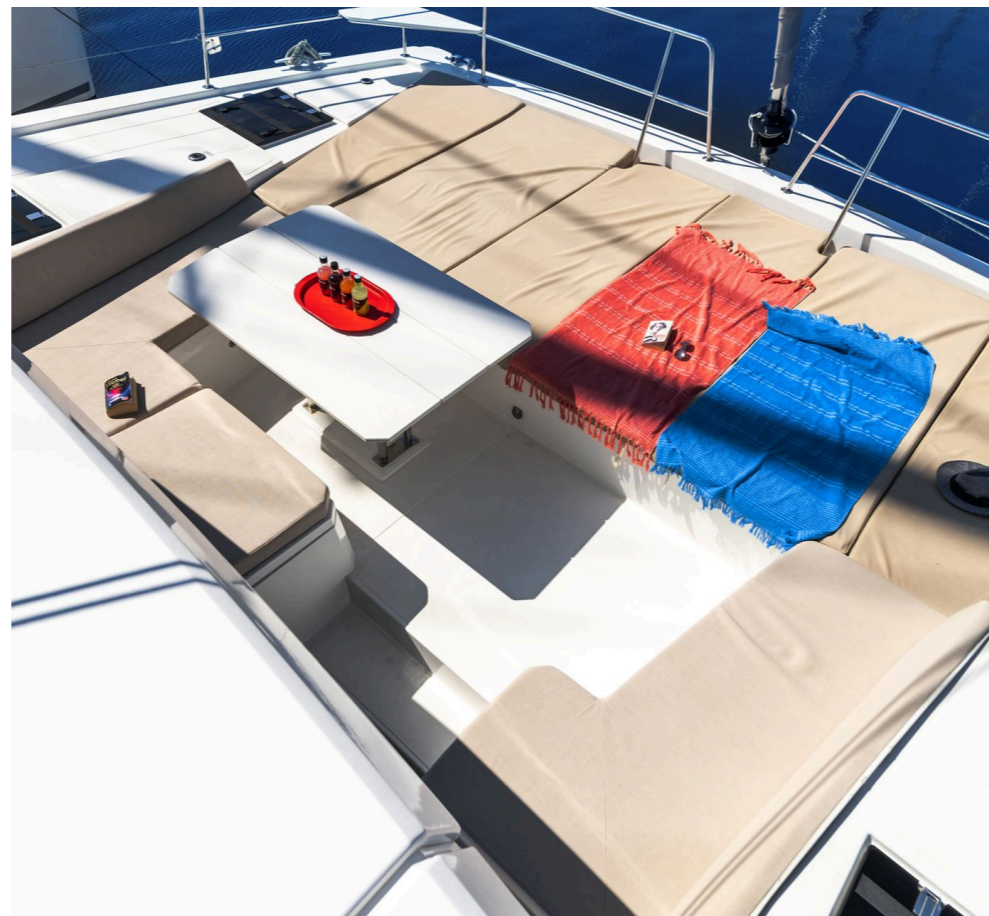

Bali **4.8**

About Time, Model 2021

Bali 4.8 / About Time, Model 2021
12 guests / 6 +1 cabins / 6 +1 wc

This new model of Bali 4.8 catamaran has been designed for a wide range of tastes. Its outdoor spaces are totally spacious, safe and ventilated. Fully extensible and equipped with an electrodynamic gate for greater safety.

Air Condition	Fly Bridge	Generator	Solar Panels
Water Maker	Hydraulic Gangway		

From charter bases at: **ATHENS / LAVRION**
 Available as: **BAREBOAT / SKIPPED / DAY TRIP**

SPECIFICATIONS:

LOA (m)	14.88	Fuel capacity (lt)	1000.0
Beam (m)	7.88	Main sail type	Full Batten
Draft (m)	1.35	Genoa type	Self tacking jib
Cabins	7	Main sail area (sq.m.)	83
Berths	12	Genoa sail area (sq.m.)	47
Heads	7	Crusing speed (knots)	6.5
Engines (hp)	2X57	Main engines consumption (lt/h)	12

Electricity: ✓ Battery Charger ✓ Inverter ✓ 220V Shore Power Cable ✓ 220V Cable Adaptors

Electronics: ✓ Auto Pilot ✓ Depth Sounder ✓ GPS Plotter in Helm Station ✓ Speed Log ✓ VHF
 ✓ Wind System

FULL INVENTORY / EQUIPMENT LIST