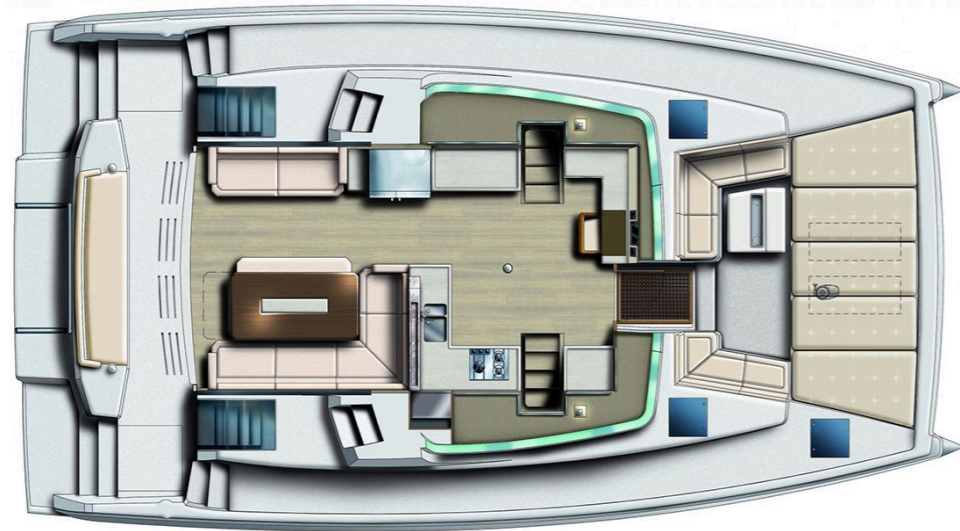

FULL INVENTORY / EQUIPMENT LIST

1. **Galley:** ✓ Bottle & Can Opener ✓ Bowls ✓ Bread Knife ✓ Casserole ✓ Cheese Grater
   ✓ Clothes Pegs ✓ Coffee Cups ✓ Manual filter-coffee machine ✓ Cutting Boards ✓ Drinking Glasses
   ✓ Dustpan & Brush ✓ Forks ✓ Freezer ✓ Frying Pans ✓ Gas Stove with Burners & Grill ✓ Kettle
   ✓ Ladle ✓ Lemon Squeezer ✓ Main Course Plates ✓ Meat Knives ✓ Microwave ✓ Oven Gloves
   ✓ Placemats for Hot Pans/Pots ✓ Plates Small ✓ Soup Plates ✓ Heat-resistant Oven Dish
   ✓ Refrigerator ✓ Salad Bowls ✓ Saucepans ✓ Serving Knives ✓ Serving Plates ✓ Serving Tray
   ✓ Small Plates ✓ Soup Spoons ✓ Spaghetti Strainer ✓ Kitchen Spatula ✓ Tapper Ware
   ✓ Tea Spoons ✓ Tea Strainer ✓ Kitchen Tong ✓ Vegetable Knife ✓ Vegetable Peeler ✓ Water Jug
   ✓ Wire Whisk ✓ Wine Glasses ✓ Wooden Spoons
2. **Navigation:** ✓ Battery Operated Navigation Lights Set ✓ Binoculars ✓ Divider ✓ Greek Waters Pilot
   ✓ Hand Bearing Compass ✓ List of Lights of Hellenic Coasts ✓ Navigation Ruler ✓ Pencil Set
   ✓ Sea Charts Area Set
3. **Safety:** ✓ Day Signal Black Ball ✓ Day Signal Black Cone ✓ Bosun's Chair ✓ Distress Flares & Signals
   ✓ Signalling Mirror ✓ Emergency Tiller ✓ EPIRB Device ✓ Fire Extinguishers
   ✓ First Aid Kit & Medical-First Aid Instructions ✓ Floating Light ✓ Fog Horn ✓ Horseshoe Lifebuoy
   ✓ Adult Life Jackets ✓ Child Life Jackets ✓ Liferaft ✓ Radar Reflector
   ✓ Safety Harnesses with Belts ✓ Set of Flags, C.N.Q. ✓ Wire Cutter ✓ Set of Wooden plugs
4. **Sails / Covers:** ✓ Bimini Top ✓ Full Batten Main Sail ✓ Lazy Bag with Lazy Jacks ✓ Self Tacking Jib
   ✓ Stern Tent
5. **Spares / Tools:** ✓ Boat Manuals ✓ Engine(s) Spare Parts Box ✓ Holding Tanks ✓ Sails Repair Kit
   ✓ Scissors ✓ Toolbox ✓ Torch Light

NEED ASSISTANCE? GET HELP

CHARTER ENQUIRY

SPECIAL OFFERS

Bali **4.8**

About Time, Model 2021