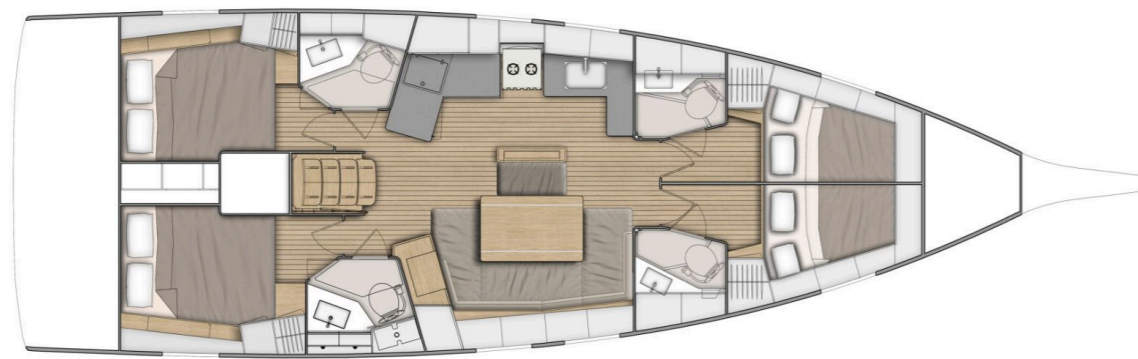

Oceanis **46.1**
Almyra, Model 2019

FULL INVENTORY / EQUIPMENT LIST

Accommodation: ✓ 4 Double Bed Cabins ✓ 4 Heads ✓ 4 Showers

✓ Saloon Table Convertible into Double Berth

Bedding / Linen: ✓ Blankets ✓ Hangers ✓ Linen & Bedding ✓ Pillows ✓ Pillowcases ✓ Sheets
✓ Bath Towels ✓ Face Towels

Comfort / Pleasure: ✓ 220V Sockets ✓ Bow Thruster ✓ Cockpit Cushions ✓ Cockpit Speakers
✓ Electric Toilets ✓ Fans in Cabins ✓ Fans in Saloon ✓ Hot Water ✓ Music Player
✓ Saloon Speakers ✓ Snorkelling Sets ✓ 220V Sockets in the Cabins ✓ 220V Sockets in the Saloon
✓ Solar Panels ✓ USB Charging Ports in the Cabins ✓ USB Charging Ports in the Saloon

Deck: ✓ Anchor ✓ Anchor Chain ✓ Anchor Windlass Control ✓ Anchor Windlass Handle
✓ Boat Hook ✓ Cockpit Shower ✓ Cockpit Table ✓ Deck Brush ✓ Diesel canister 20L ✓ Dinghy
✓ Dinghy Oars & Locks ✓ Dinghy Portable Pump ✓ Dinghy Repair Kit ✓ Electric Anchor Windlass
✓ Spare Engine Oil ✓ Fenders ✓ Flag Halyards ✓ Refueling Funnel ✓ Gangway Inox ✓ Gas Bottles
✓ Mooring Ropes 25m ✓ Mooring Ropes 50m ✓ Outboard Motor ✓ Fuel Jerry Can for Outboard Motor
✓ Padlocks ✓ Plastic Bucket ✓ Ropes Spare ✓ Spare Anchor ✓ Spare Anchor Chain 10m
✓ Stern Fenders ✓ Swimming Ladder ✓ Swimming Platform ✓ Tanks Opener ✓ Teak Cockpit Floor
✓ Water Hose & Adaptors ✓ Winch Handles

Electricity: ✓ Battery Charger ✓ 220V Shore Power Cable ✓ 220V Cable Adaptors

Electronics: ✓ Auto Pilot ✓ Depth Sounder ✓ GPS Plotter in Helm Station ✓ Speed Log ✓ VHF
✓ Wind System

Galley: ✓ Bottle & Can Opener ✓ Bowls ✓ Bread Knife ✓ Casserole ✓ Cheese Grater
✓ Clothes Pegs ✓ Coffee Cups ✓ Manual filter-coffee machine ✓ Cutting Boards ✓ Drinking Glasses
✓ Dustpan & Brush ✓ Forks ✓ Frying Pans ✓ Gas Stove with Burners & Grill ✓ Kettle ✓ Ladle
✓ Lemon Squeezer ✓ Main Course Plates ✓ Meat Knives ✓ Oven Gloves
✓ Placemats for Hot Pans/Pots ✓ Plates Small ✓ Soup Plates ✓ Heat-resistant Oven Dish
✓ Refrigerator ✓ Salad Bowls ✓ Saucepans ✓ Serving Knives ✓ Serving Plates ✓ Serving Tray
✓ Small Plates ✓ Soup Spoons ✓ Spaghetti Strainer ✓ Kitchen Spatula ✓ Tapper Ware
✓ Tea Spoons ✓ Tea Strainer ✓ Kitchen Tong ✓ Vegetable Knife ✓ Vegetable Peeler ✓ Water Jug
✓ Wire Whisk ✓ Wine Glasses ✓ Wooden Spoons

Navigation: ✓ Battery Operated Navigation Lights Set ✓ Binoculars ✓ Divider ✓ Greek Waters Pilot
✓ Hand Bearing Compass ✓ List of Lights of Hellenic Coasts ✓ Navigation Ruler ✓ Pencil Set
✓ Sea Charts Area Set

Safety: ✓ Day Signal Black Ball ✓ Day Signal Black Cone ✓ Bosun's Chair ✓ Distress Flares & Signals
✓ Signalling Mirror ✓ Emergency Tiller ✓ EPIRB Device ✓ Fire Extinguishers
✓ First Aid Kit & Medical-First Aid Instructions ✓ Floating Light ✓ Fog Horn ✓ Horseshoe Lifebuoy
✓ Adult Life Jackets ✓ Child Life Jackets ✓ Liferaft ✓ Radar Reflector
✓ Safety Harnesses with Belts ✓ Set of Flags, C.N.Q. ✓ Wire Cutter ✓ Set of Wooden plugs

Sails / Covers: ✓ Batten Main Sail ✓ Bimini Top ✓ Lazy Bag with Lazy Jacks ✓ Self Tacking Jib
✓ Sprayhood