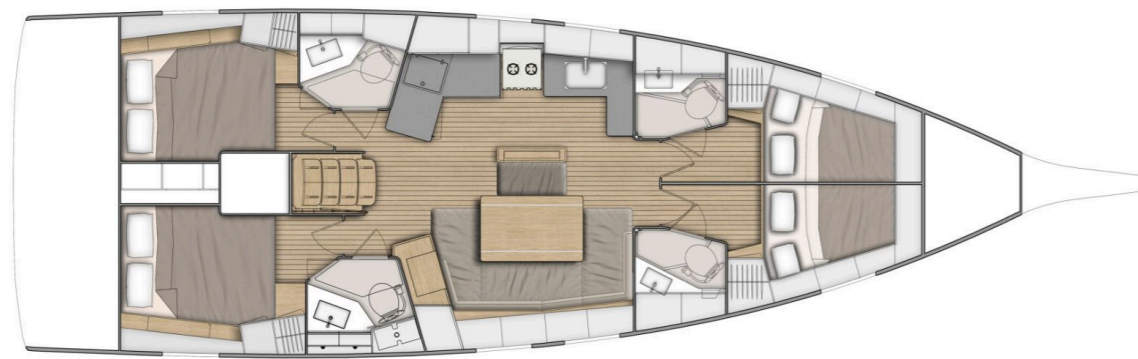

Oceanis **46.1**

Almyra, Model 2019

Oceanis **46.1 / Almyra**, Model 2019  
**10** guests / **4** cabins / **4** wc

---

The new Oceanis 46.1 is more than a worthy successor to the bestselling Oceanis 45. Her hull, more bluff at the bow than her predecessor, frees up huge amounts of interior space without altering her pedigree performance under sail.

LOA (m)	<b>13.65</b>	Fuel capacity (lt)	<b>200.0</b>
Beam (m)	<b>4.5</b>	Main sail type	<b>Batten</b>
Draft (m)	<b>1.75</b>	Genoa type	<b>Self tacking jib</b>
Cabins	<b>4</b>	Main sail area (sq.m.)	<b>44</b>
Berths	<b>10</b>	Genoa sail area (sq.m.)	<b>40</b>
Heads	<b>4</b>	Crusing speed (knots)	<b>6.5</b>
Engines (hp)	<b>57</b>	Main engines consumption (lt/h)	<b>5.5</b>

## FULL INVENTORY / EQUIPMENT LIST

**Accommodation:** ✓ 4 Double Bed Cabins ✓ 4 Heads ✓ 4 Showers

✓ Saloon Table Convertible into Double Berth

**Bedding / Linen:** ✓ Blankets ✓ Hangers ✓ Linen & Bedding ✓ Pillows ✓ Pillowcases ✓ Sheets  
✓ Bath Towels ✓ Face Towels