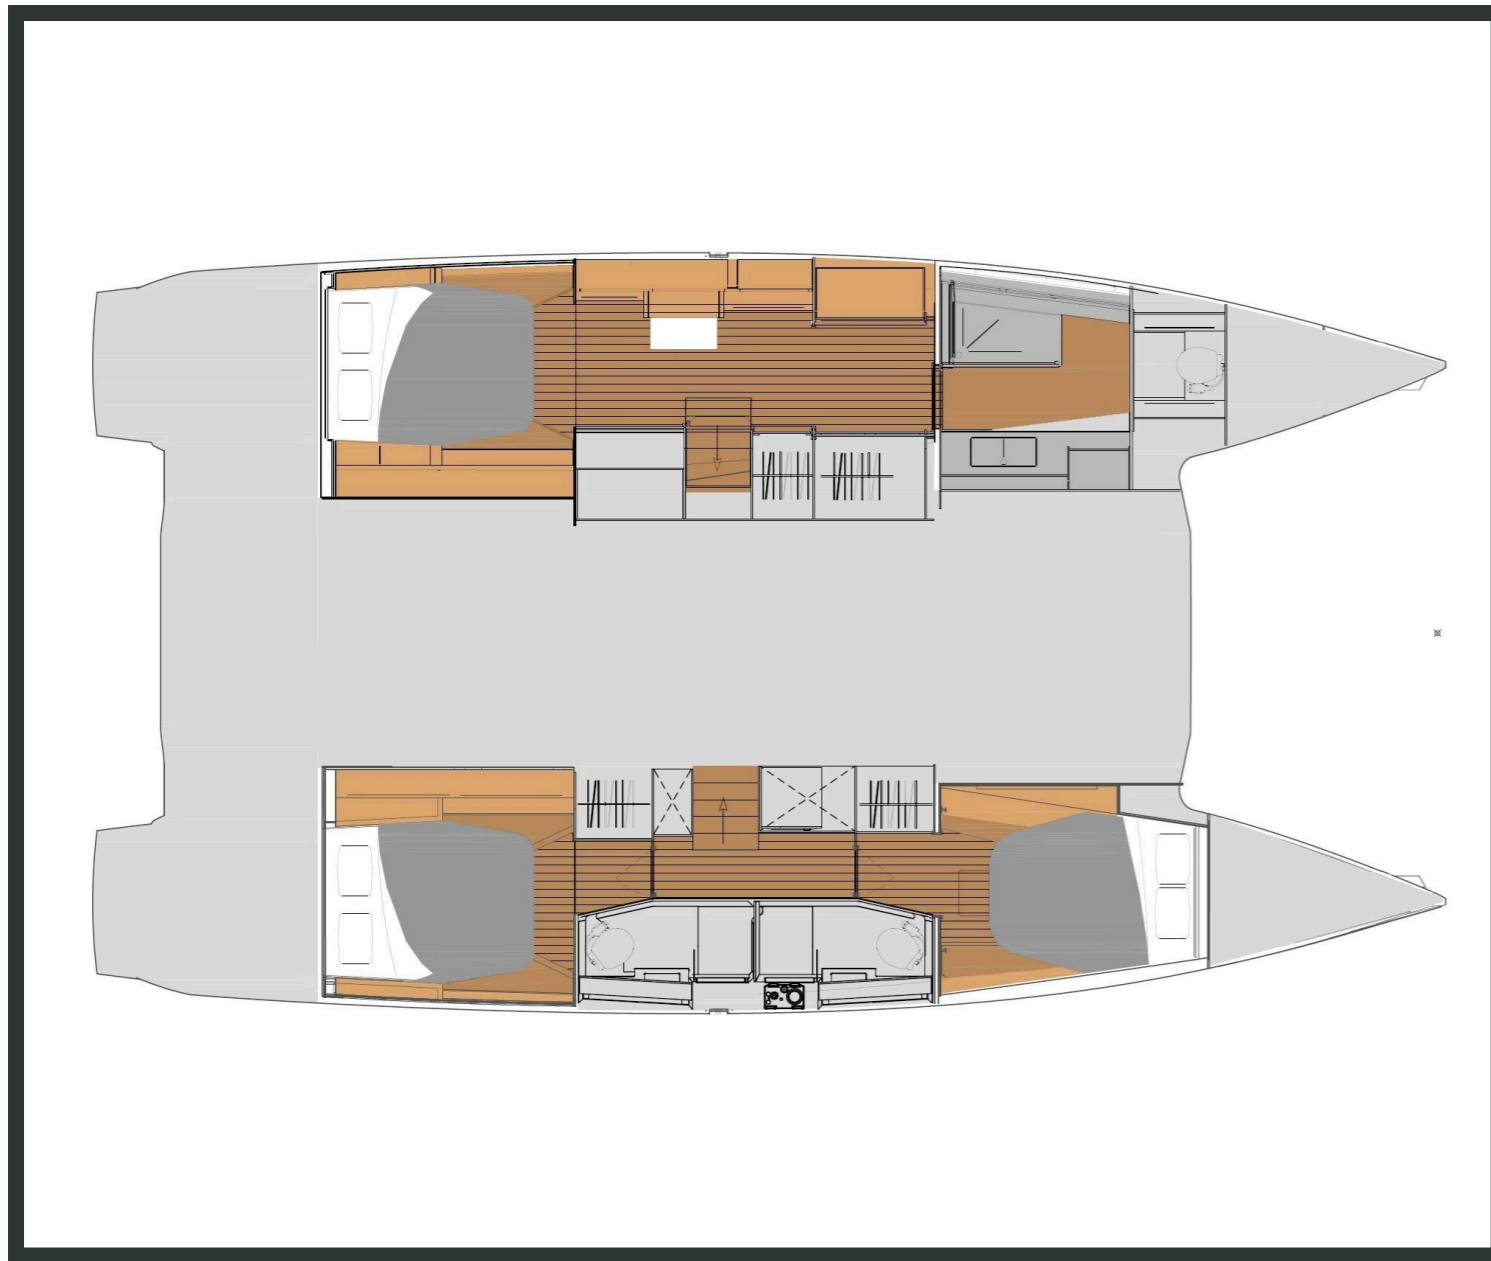

Elba 45
Fugu II, Model 2025

FULL INVENTORY / EQUIPMENT LIST

1. **Accommodation:** ✓ 3 Double Bed Cabins ✓ 3 Heads ✓ Saloon Table Convertible into Double Berth
2. **Bedding / Linen:** ✓ Blankets ✓ Hangers ✓ Linen & Bedding ✓ Pillows ✓ Pillowcases ✓ Sheets
   ✓ Bath Towels ✓ Face Towels
3. **Comfort / Pleasure:** ✓ 220V Sockets ✓ Air Condition ✓ Gas Grill – Onboard Barbeque
   ✓ Cockpit Cushions ✓ Cockpit Speakers ✓ Electric Toilets ✓ Fans in Cabins ✓ Fans in Saloon
   ✓ Generator ✓ Hot Water ✓ Music Player ✓ Saloon Speakers ✓ Snorkelling Sets
   ✓ 220V Sockets in the Cabins ✓ 220V Sockets in the Saloon ✓ Solar Panels ✓ USB Charging Ports
4. **Deck:** ✓ Anchor ✓ Anchor Chain ✓ Anchor Windlass Control ✓ Anchor Windlass Handle
   ✓ Boat Hook ✓ Cockpit Shower ✓ Cockpit Table ✓ Deck Brush ✓ Diesel canister 20L
   ✓ Dinghy Oars & Locks ✓ Dinghy Portable Pump ✓ Dinghy Repair Kit ✓ Dinghy Seat
   ✓ Electric Anchor Windlass ✓ Electric Winch(es) ✓ Spare Engine Oil ✓ Fenders ✓ Flag Halyards
   ✓ Refueling Funnel ✓ Gas Bottles ✓ Hydraulic Gangway ✓ Mooring Ropes 25m
   ✓ Mooring Ropes 50m ✓ Fuel Jerry Can for Outboard Motor ✓ Padlocks ✓ Plastic Bucket
   ✓ Ropes Spare ✓ Spare Anchor ✓ Spare Anchor Chain 10m ✓ Swimming Ladder ✓ Tanks Opener
   ✓ Teak Cockpit Floor ✓ Water Hose & Adaptors ✓ Winch Handles
5. **Electricity:** ✓ Battery Charger ✓ Inverter ✓ 220V Shore Power Cable ✓ 220V Cable Adaptors
6. **Electronics:** ✓ Auto Pilot ✓ Depth Sounder ✓ GPS Plotter ✓ Speed Log ✓ VHF ✓ Wind System
7. **Galley:** ✓ Bottle & Can Opener ✓ Bowls ✓ Bread Knife ✓ Casserole ✓ Cheese Grater
   ✓ Clothes Pegs ✓ Coffee Cups ✓ Manual filter-coffee machine ✓ Cutting Boards ✓ Drinking Glasses
   ✓ Dustpan & Brush ✓ Forks ✓ Frying Pans ✓ Gas Stove with Burners & Grill ✓ Kettle ✓ Ladle
   ✓ Lemon Squeezer ✓ Main Course Plates ✓ Meat Knives ✓ Oven Gloves
   ✓ Placemats for Hot Pans/Pots ✓ Plates Small ✓ Soup Plates ✓ Heat-resistant Oven Dish
   ✓ Refrigerator ✓ Salad Bowls ✓ Serving Knives ✓ Serving Plates ✓ Serving Tray ✓ Small Plates
   ✓ Soup Spoons ✓ Spaghetti Strainer ✓ Kitchen Spatula ✓ Tapper Ware ✓ Tea Spoons
   ✓ Tea Strainer ✓ Kitchen Tong ✓ Vegetable Knife ✓ Vegetable Peeler ✓ Water Jug ✓ Wire Whisk
   ✓ Wine Glasses ✓ Wooden Spoons
8. **Navigation:** ✓ Battery Operated Navigation Lights Set ✓ Binoculars ✓ Divider ✓ Greek Waters Pilot
   ✓ Hand Bearing Compass ✓ List of Lights of Hellenic Coasts ✓ Navigation Ruler ✓ Pencil Set
   ✓ Sea Charts Area Set
9. **Safety:** ✓ Day Signal Black Ball ✓ Day Signal Black Cone ✓ Bosun's Chair ✓ Distress Flares & Signals
   ✓ Signalling Mirror ✓ Emergency Tiller ✓ EPIRB Device ✓ Fire Extinguishers
   ✓ First Aid Kit & Medical-First Aid Instructions ✓ Floating Light ✓ Fog Horn ✓ Horseshoe Lifebuoy
   ✓ Liferaft ✓ Radar Reflector ✓ Safety Harnesses with Belts ✓ Set of Flags, C.N.Q. ✓ Wire Cutter
   ✓ Set of Wooden plugs
10. **Sails / Covers:** ✓ Bimini Top ✓ Full Batten Main Sail ✓ Furling Genoa ✓ Sprayhood
11. **Spares / Tools:** ✓ Boat Manuals ✓ Engine(s) Spare Parts Box ✓ Holding Tanks ✓ Sails Repair Kit
    ✓ Scissors ✓ Toolbox ✓ Torch Light

NEED ASSISTANCE? GET HELP

CHARTER ENQUIRY

SPECIAL OFFERS