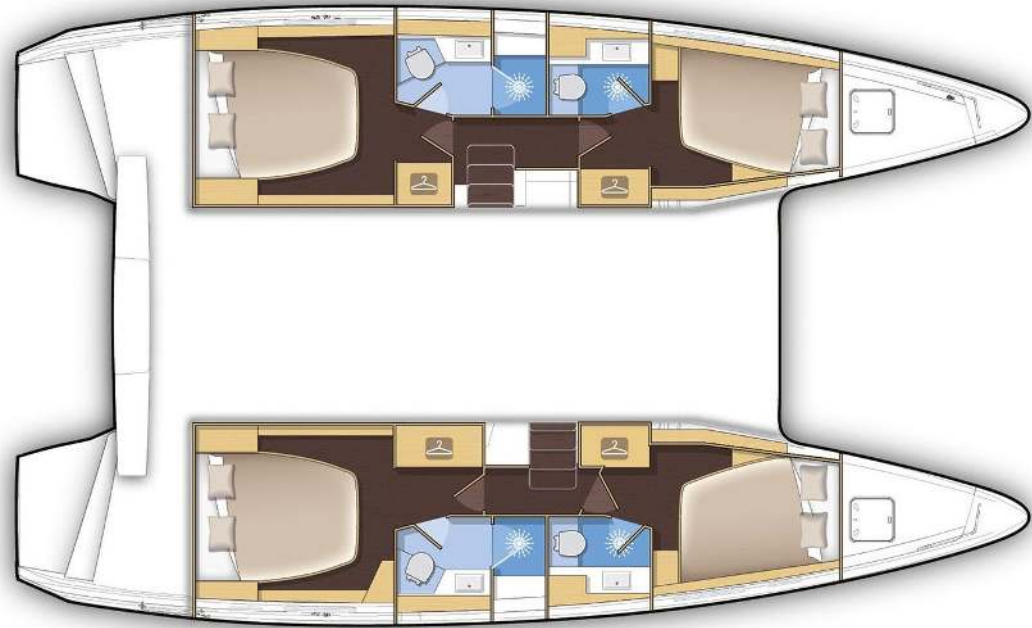

## Lagoon **42**

White Waves, Model 2020

Lagoon **42 / White Waves**, Model 2020  
**12 guests / 4 +2 cabins / 4 +1 wc**

---

This model from Lagoon has a style and personality all of its own. It retains the main features of the latest generation of Lagoons but with a few changes to achieve harmony between living space and the people on-board.

---

Lagoon **42**  
White Waves, Model 2020

Lagoon **42**  
White Waves, Model 2020