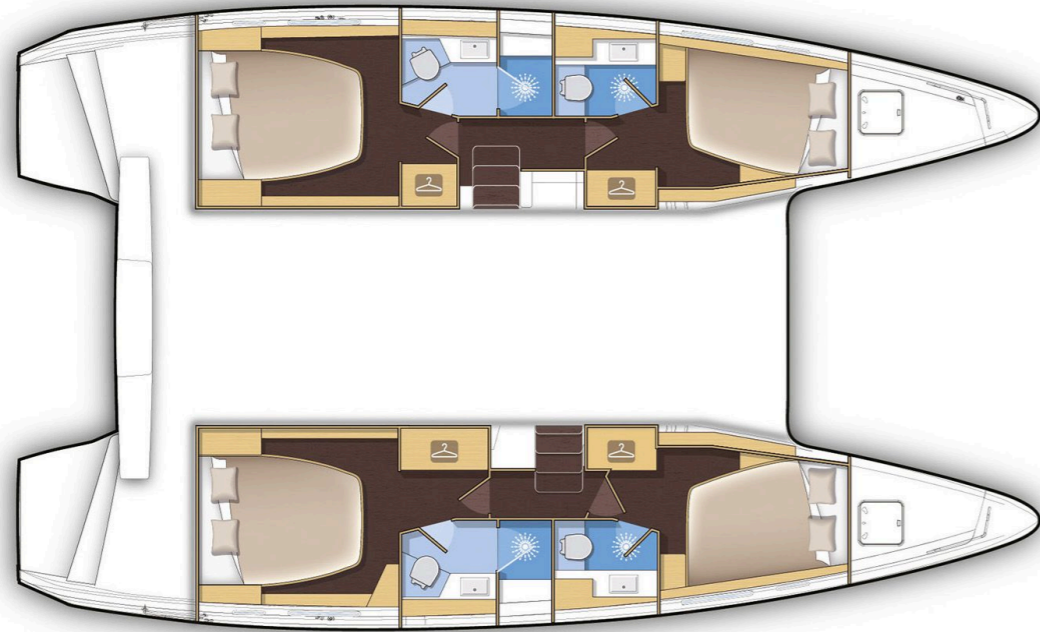

Lagoon **42**
White Waves, Model 2020

Lagoon **42 / White Waves**, Model 2020
12 guests / **4 +2** cabins / **4 +1** wc

This model from Lagoon has a style and personality all of its own. It retains the main features of the latest generation of Lagoons but with a few changes to achieve harmony between living space and the people on-board.

Air Condition	Generator	Solar Panels	Water Maker
Hydraulic Gangway			

From charter bases at: **LEFKAS / PREVEZA**
 Available as: **BAREBOAT / SKIPPED / DAY TRIP**

SPECIFICATIONS:

LOA (m)	12.8	Fuel capacity (lt)	570.0
Beam (m)	7.7	Main sail type	Full Batten
Draft (m)	1.25	Genoa type	Self tacking jib
Cabins	6	Main sail area (sq.m.)	69
Berths	12	Genoa sail area (sq.m.)	35
Heads	5	Crusing speed (knots)	7
Engines (hp)	2x57	Main engines consumption (lt/h)	8

Lagoon **42**
White Waves, Model 2020

Lagoon **42**
White Waves, Model 2020

FULL INVENTORY / EQUIPMENT LIST

Accommodation: ✓ 1 Bow Cabin Head ✓ 2 Bow Single Bed Cabins ✓ 4 Double Bed Cabins ✓ 4 Heads
 ✓ 4 Showers ✓ Bow / Skipper Cabins