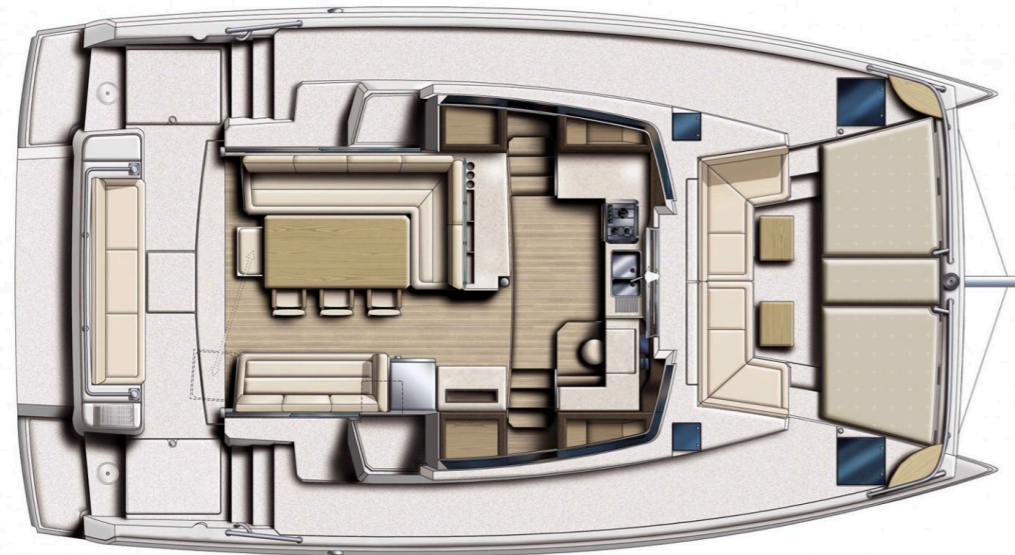

FULL INVENTORY / EQUIPMENT LIST

1. **Galley:** ✓ Bottle & Can Opener ✓ Bowls ✓ Bread Knife ✓ Casserole ✓ Cheese Grater
   ✓ Clothes Pegs ✓ Coffee Cups ✓ Manual filter-coffee machine ✓ Cutting Boards ✓ Drinking Glasses
   ✓ Dustpan & Brush ✓ Forks ✓ Frying Pans ✓ Gas Stove with Burners & Grill ✓ Kettle ✓ Ladle
   ✓ Lemon Squeezer ✓ Main Course Plates ✓ Meat Knives ✓ Oven Gloves
   ✓ Placemats for Hot Pans/Pots ✓ Plates Small ✓ Soup Plates ✓ Heat-resistant Oven Dish
   ✓ Refrigerator ✓ Salad Bowls ✓ Saucepans ✓ Serving Knives ✓ Serving Plates ✓ Serving Tray
   ✓ Small Plates ✓ Soup Spoons ✓ Spaghetti Strainer ✓ Kitchen Spatula ✓ Tapper Ware
   ✓ Tea Spoons ✓ Tea Strainer ✓ Kitchen Tong ✓ Vegetable Knife ✓ Vegetable Peeler ✓ Water Jug
   ✓ Wire Whisk ✓ Wine Glasses ✓ Wooden Spoons
2. **Miscellaneous:** ✓ Keel Standard ✓ Holding Tank(s) ✓ Water Tank(s) ✓ Main Engine
3. **Navigation:** ✓ Battery Operated Navigation Lights Set ✓ Binoculars ✓ Divider ✓ Greek Waters Pilot
   ✓ Hand Bearing Compass ✓ List of Lights of Hellenic Coasts ✓ Navigation Ruler ✓ Pencil Set
   ✓ Sea Charts Area Set
4. **Safety:** ✓ Day Signal Black Ball ✓ Day Signal Black Cone ✓ Bosun's Chair ✓ Distress Flares & Signals
   ✓ Signalling Mirror ✓ Emergency Tiller ✓ EPIRB Device ✓ Fire Extinguishers
   ✓ First Aid Kit & Medical-First Aid Instructions ✓ Floating Light ✓ Fog Horn ✓ Horseshoe Lifebuoy
   ✓ Adult Life Jackets ✓ Child Life Jackets ✓ Liferaft ✓ Radar Reflector
   ✓ Safety Harnesses with Belts ✓ Set of Flags, C.N.Q. ✓ Wire Cutter ✓ Set of Wooden plugs
5. **Sails / Covers:** ✓ Bimini Top ✓ Full Batten Main Sail ✓ Lazy Bag with Lazy Jacks ✓ Self Tacking Jib
   ✓ Sprayhood
6. **Spares / Tools:** ✓ Boat Manuals ✓ Engine(s) Spare Parts Box ✓ Sails Repair Kit ✓ Scissors
   ✓ Toolbox ✓ Torch Light

NEED ASSISTANCE? GET HELP

CHARTER ENQUIRY

SPECIAL OFFERS