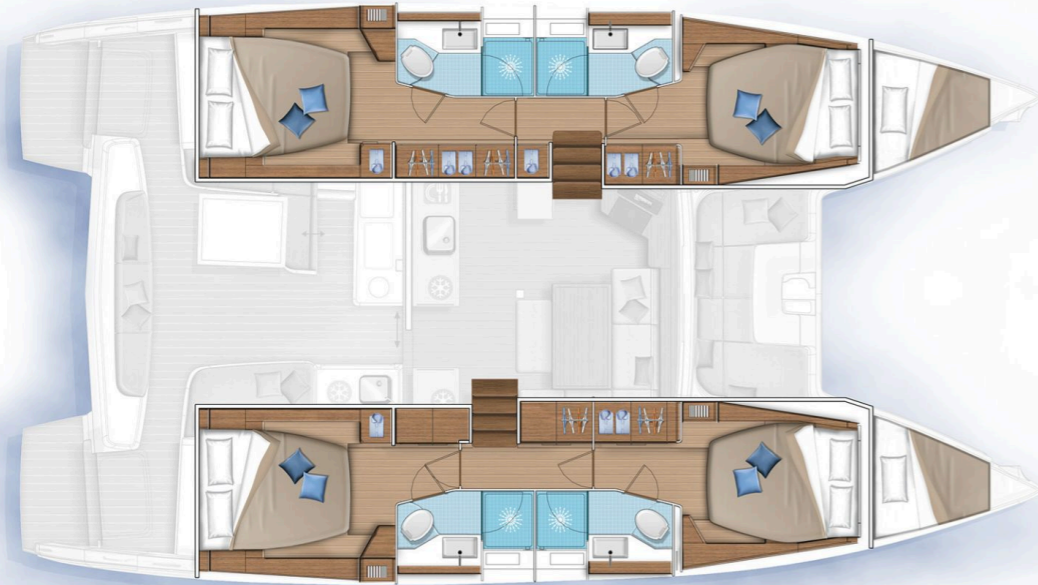

Bedding / Linen: ✓ Blankets ✓ Hangers ✓ Linen & Bedding ✓ Pillows ✓ Pillowcases ✓ Sheets
✓ Bath Towels ✓ Face Towels

Comfort / Pleasure: ✓ 220V Sockets ✓ Air Condition ✓ Air Heating ✓ Cockpit Cushions
✓ Cockpit Speakers ✓ Deck Sunpads ✓ Electric Toilets ✓ Entertainment Audio System
✓ Fans in Cabins ✓ Fans in Saloon ✓ Fly Bridge ✓ Fly Bridge Cushions ✓ Fly Bridge Sunpads
✓ Generator ✓ Hot Water ✓ Saloon Speakers ✓ Snorkelling Sets ✓ 220V Sockets in the Cabins
✓ 220V Sockets in the Saloon ✓ Solar Panels ✓ Sunpads Bow ✓ Underwater Lights
✓ USB Charging Ports in the Cabins ✓ USB Charging Ports in the Saloon ✓ Water Maker

Deck: ✓ Anchor ✓ Anchor Chain ✓ Anchor Windlass Control ✓ Anchor Windlass Handle
✓ Boat Hook ✓ Cockpit Shower ✓ Cockpit Table ✓ Deck Brush ✓ Diesel canister 20L ✓ Dinghy
✓ Electric Anchor Windlass ✓ Electric Winch(es) ✓ Spare Engine Oil ✓ Fenders ✓ Flag Halyards
✓ Refueling Funnel ✓ Gas Bottles ✓ Hydraulic Gangway ✓ Mooring Ropes 25m
✓ Mooring Ropes 50m ✓ Outboard Motor ✓ Padlocks ✓ Plastic Bucket ✓ Ropes Spare
✓ Spare Anchor ✓ Spare Anchor Chain 10m ✓ Swimming Ladder ✓ Tanks Opener
✓ Water Hose & Adaptors ✓ Winch Handles

Electricity: ✓ Battery Charger ✓ Inverter ✓ 220V Shore Power Cable ✓ 220V Cable Adaptors

Electronics: ✓ Auto Pilot ✓ Depth Sounder ✓ GPS Plotter in Helm Station ✓ Speed Log ✓ VHF
✓ Wind System