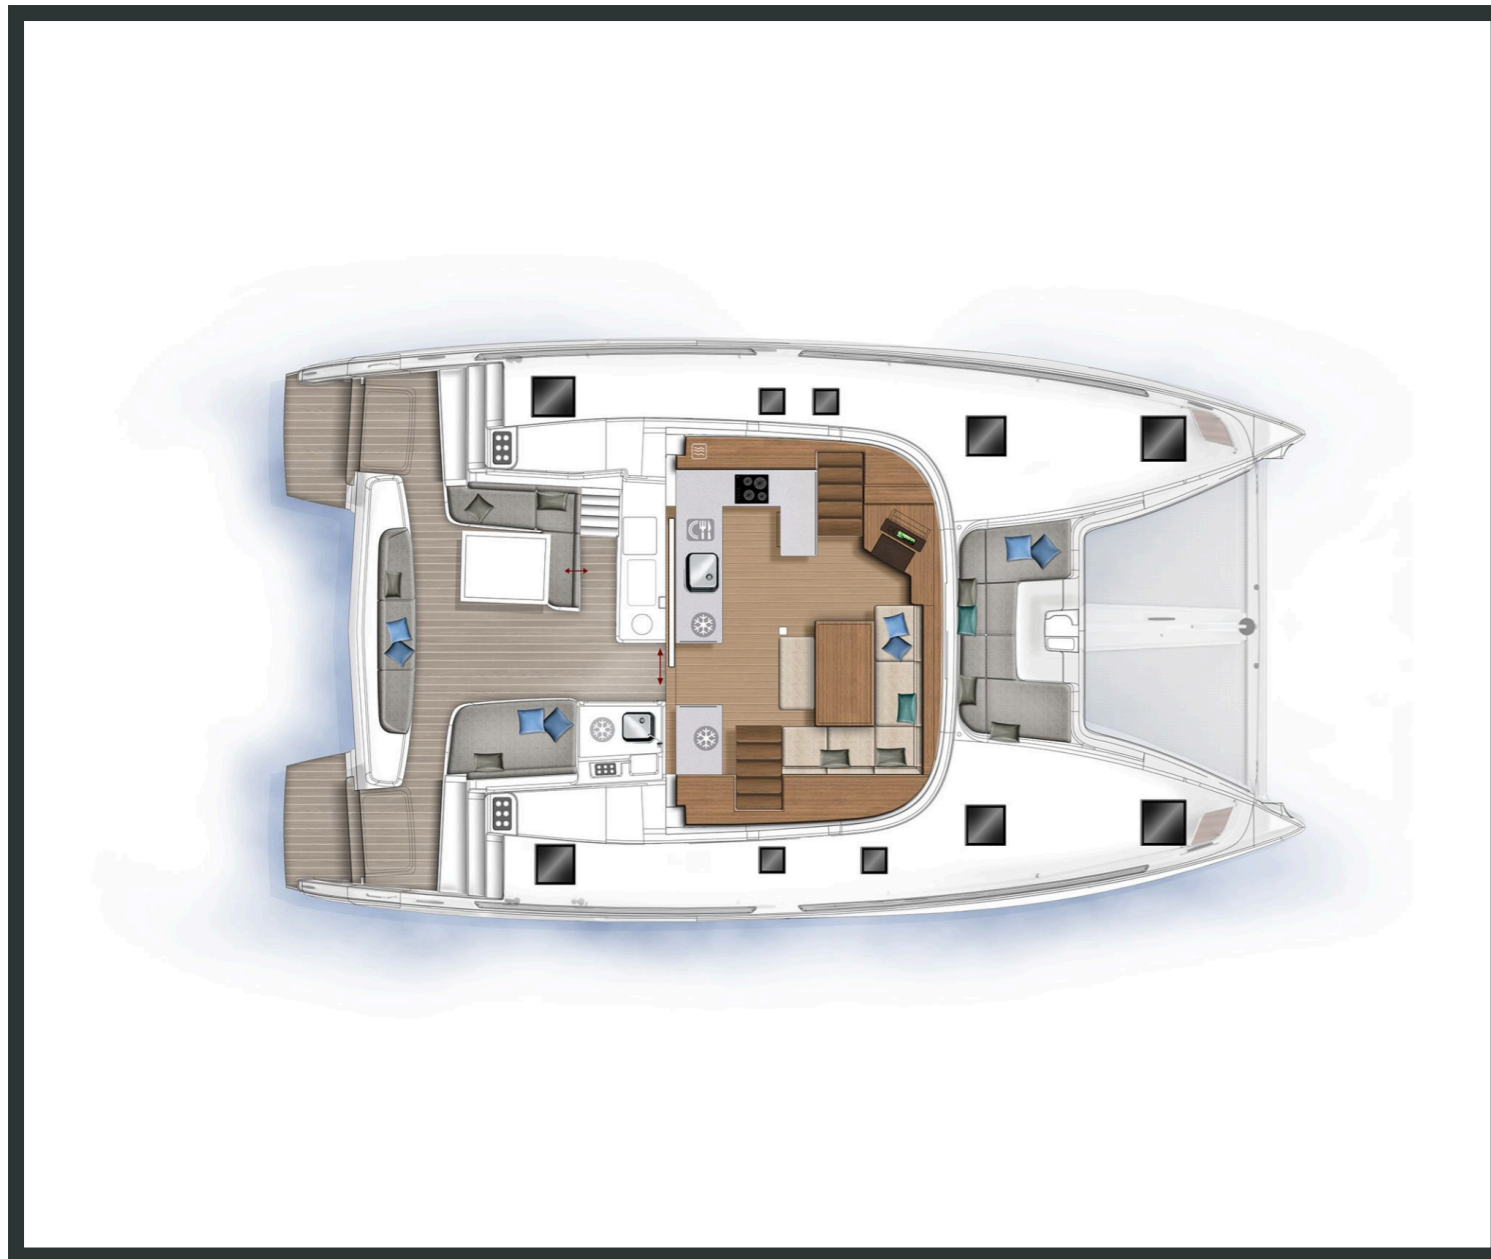

FULL INVENTORY / EQUIPMENT LIST

1. **Galley:** ✓ Bottle & Can Opener ✓ Bowls ✓ Bread Knife ✓ Casserole ✓ Cheese Grater
   ✓ Clothes Pegs ✓ Coffee Cups ✓ Manual filter-coffee machine ✓ Cutting Boards ✓ Drinking Glasses
   ✓ Dustpan & Brush ✓ Forks ✓ Frying Pans ✓ Gas Stove with Burners & Grill ✓ Kettle ✓ Ladle
   ✓ Lemon Squeezer ✓ Main Course Plates ✓ Meat Knives ✓ Oven Gloves
   ✓ Placemats for Hot Pans/Pots ✓ Plates Small ✓ Soup Plates ✓ Heat-resistant Oven Dish
   ✓ Refrigerator ✓ Salad Bowls ✓ Saucepans ✓ Serving Knives ✓ Serving Plates ✓ Serving Tray
   ✓ Small Plates ✓ Soup Spoons ✓ Spaghetti Strainer ✓ Kitchen Spatula ✓ Tapper Ware
   ✓ Tea Spoons ✓ Tea Strainer ✓ Kitchen Tong ✓ Vegetable Knife ✓ Vegetable Peeler ✓ Water Jug
   ✓ Wire Whisk ✓ Wine Glasses ✓ Wooden Spoons
2. **Navigation:** ✓ Battery Operated Navigation Lights Set ✓ Binoculars ✓ Divider ✓ Greek Waters Pilot
   ✓ Hand Bearing Compass ✓ List of Lights of Hellenic Coasts ✓ Navigation Ruler ✓ Pencil Set
   ✓ Sea Charts Area Set
3. **Safety:** ✓ Day Signal Black Ball ✓ Day Signal Black Cone ✓ Bosun's Chair ✓ Distress Flares & Signals
   ✓ Signalling Mirror ✓ Emergency Tiller ✓ EPIRB Device ✓ Fire Extinguishers
   ✓ First Aid Kit & Medical-First Aid Instructions ✓ Floating Light ✓ Fog Horn ✓ Horseshoe Lifebuoy
   ✓ Adult Life Jackets ✓ Child Life Jackets ✓ Liferaft ✓ Radar Reflector
   ✓ Safety Harnesses with Belts ✓ Set of Flags, C.N.Q. ✓ Wire Cutter ✓ Set of Wooden plugs
4. **Sails / Covers:** ✓ Bimini Top ✓ Full Batten Main Sail ✓ Lazy Bag with Lazy Jacks ✓ Self Tacking Jib
   ✓ Sprayhood ✓ Stern Tent
5. **Spares / Tools:** ✓ Boat Manuals ✓ Engine(s) Spare Parts Box ✓ Holding Tanks ✓ Sails Repair Kit
   ✓ Scissors ✓ Toolbox ✓ Torch Light

NEED ASSISTANCE? GET HELP

CHARTER ENQUIRY

SPECIAL OFFERS