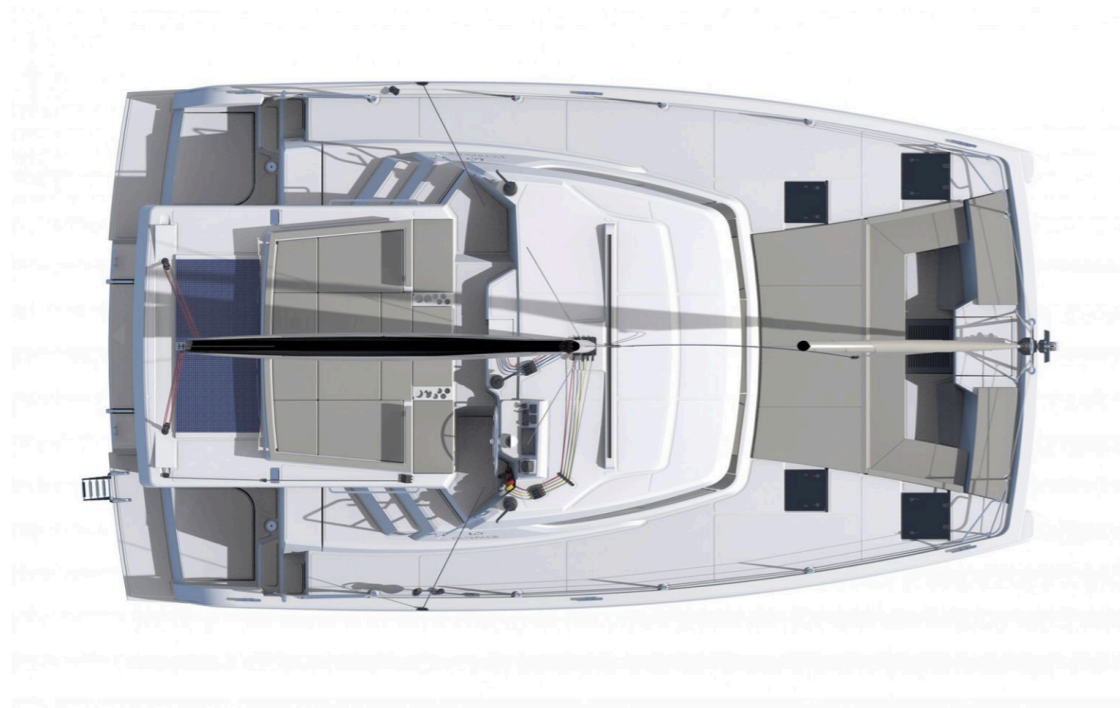

Catspace
Phoenix, Model 2023

FULL INVENTORY / EQUIPMENT LIST

Accommodation: ✓ 4 Double Bed Cabins ✓ 4 Heads ✓ 4 Showers

✓ Saloon Table Convertible into Double Berth

Bedding / Linen: ✓ Blankets ✓ Hangers ✓ Linen & Bedding ✓ Pillows ✓ Pillowcases ✓ Sheets

✓ Bath Towels ✓ Face Towels

Comfort / Pleasure: ✓ 220V Sockets ✓ Gas Grill – Onboard Barbeque ✓ Cockpit Cushions

✓ Cockpit Speakers ✓ Electric Toilets ✓ Fans in Cabins ✓ Fans in Saloon ✓ Hot Water

✓ Saloon Speakers ✓ Snorkelling Sets ✓ 220V Sockets in the Cabins ✓ 220V Sockets in the Saloon

✓ Solar Panels ✓ USB Charging Ports

Deck: ✓ Anchor ✓ Anchor Chain ✓ Anchor Windlass Control ✓ Anchor Windlass Handle

✓ Boat Hook ✓ Cockpit Shower ✓ Cockpit Table ✓ Deck Brush ✓ Diesel canister 20L ✓ Dinghy

✓ Dinghy Oars & Locks ✓ Dinghy Portable Pump ✓ Dinghy Repair Kit ✓ Dinghy Seat

✓ Electric Anchor Windlass ✓ Electric Winch(es) ✓ Spare Engine Oil ✓ Fenders ✓ Flag Halyards

✓ Refueling Funnel ✓ Gas Bottles ✓ Mooring Ropes 25m ✓ Mooring Ropes 50m ✓ Outboard Motor

✓ Fuel Jerry Can for Outboard Motor ✓ Padlocks ✓ Plastic Bucket ✓ Ropes Spare ✓ Spare Anchor

✓ Spare Anchor Chain 10m ✓ Swimming Ladder ✓ Tanks Opener ✓ Water Hose & Adaptors

✓ Winch Handles

Electricity: ✓ Battery Charger ✓ Inverter ✓ 220V Shore Power Cable ✓ 220V Cable Adaptors

Electronics: ✓ Auto Pilot ✓ Depth Sounder ✓ GPS Plotter ✓ Speed Log ✓ VHF ✓ Wind System