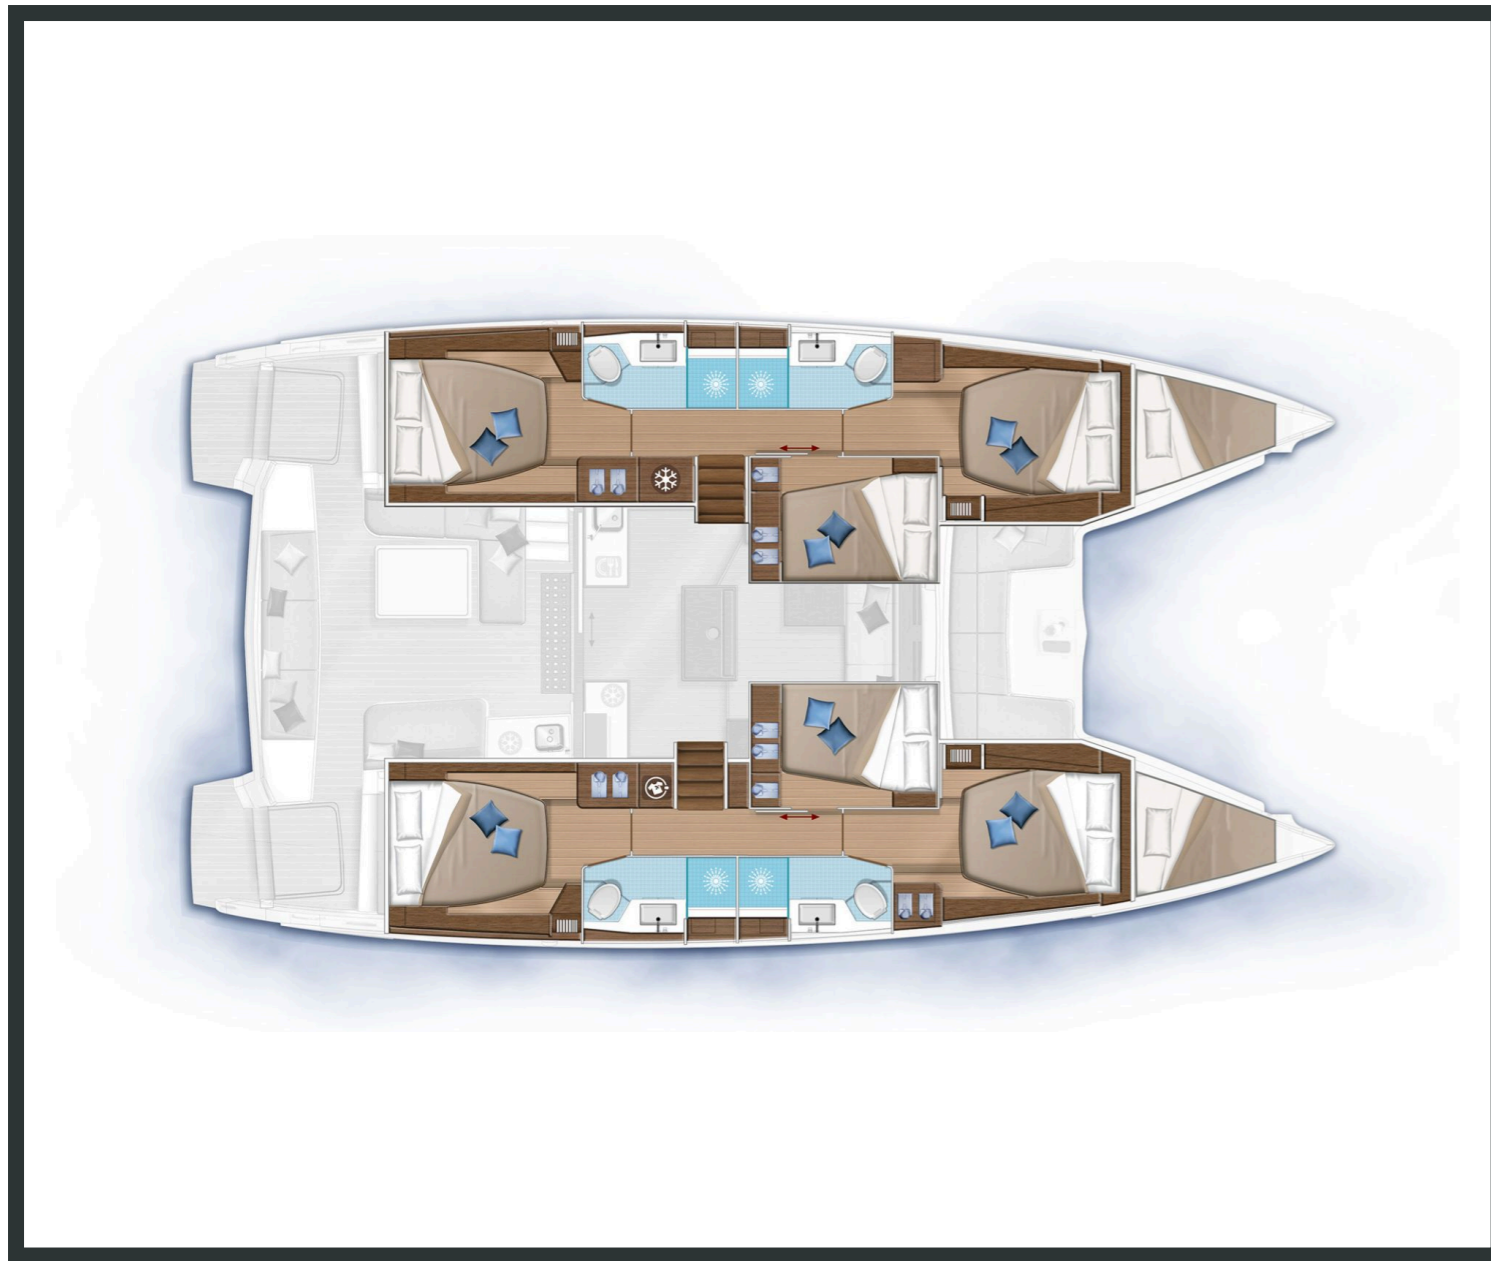

Lagoon **50**
Spiros, Model 2019

Lagoon **50 / Spiros**, Model 2019
12 guests / **6 +2** cabins / **4 +2** wc

The 50 has a flybridge with dual access and a helm station provide perfect visibility. A large open cockpit faces out to sea, large stern skirts enable easy access to the boat, and a large modular dining area with removable bench seats welcomes children and adults alike.

Air Condition	Generator	Ice Maker	Solar Panels
Water Maker	Hydraulic Gangway		

From charter bases at: **ATHENS / LAVRION**
 Available as: **SKIPPERED / BAREBOAT / DAY TRIP**

SPECIFICATIONS:

LOA (m)	14.74	Fuel capacity (lt)	1040.0
Beam (m)	8.1	Main sail type	Full Batten
Draft (m)	1.4	Genoa type	Self tacking jib
Cabins	8	Main sail area (sq.m.)	92
Berths	12	Genoa sail area (sq.m.)	60
Heads	6	Crusing speed (knots)	7
Engines (hp)	2X80	Main engines consumption (lt/h)	14

Lagoon **50**
Spiros, Model 2019

Lagoon **50**
Spiros, Model 2019

FULL INVENTORY / EQUIPMENT LIST

Accommodation: ✓ 2 Bow Cabins Heads ✓ 2 Bow Single Bed Cabins ✓ 4 Heads ✓ 4 Showers
 ✓ 6 Double Bed Cabins