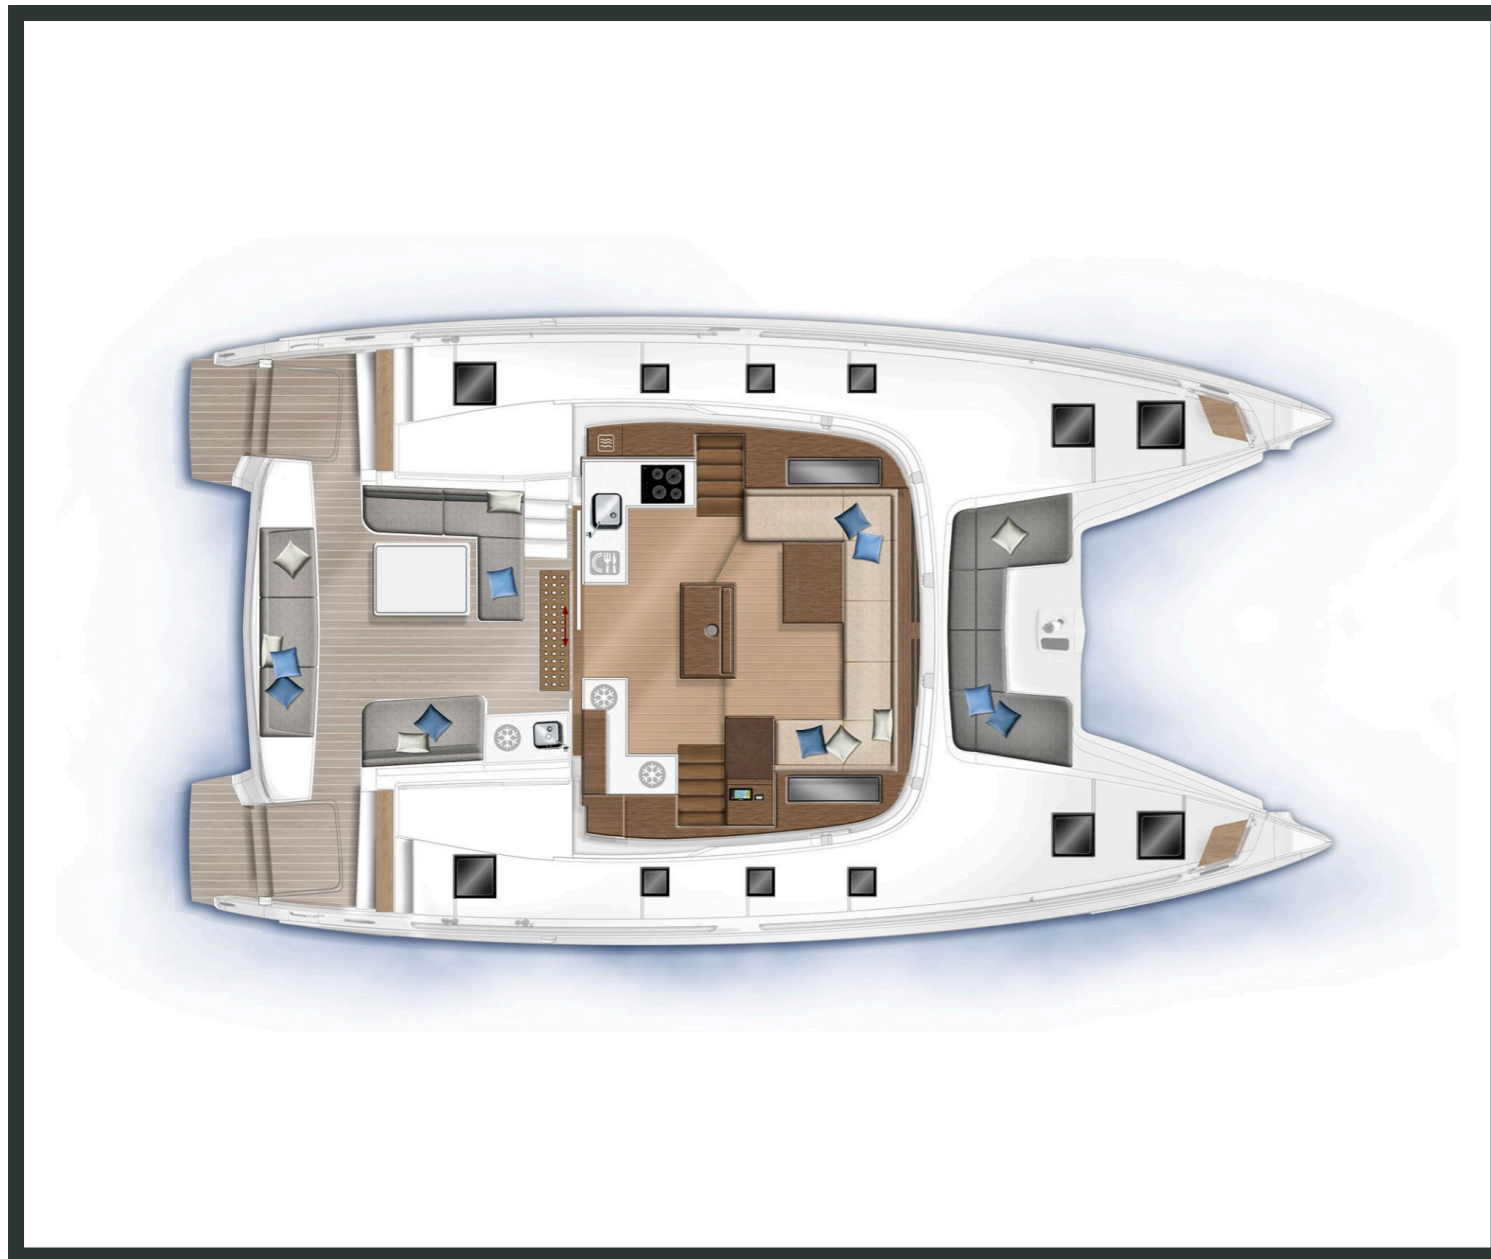

FULL INVENTORY / EQUIPMENT LIST

1. **Galley:** ✓ Bottle & Can Opener ✓ Bowls ✓ Bread Knife ✓ Casserole ✓ Cheese Grater
   ✓ Clothes Pegs ✓ Coffee Cups ✓ Manual filter-coffee machine ✓ Cutting Boards ✓ Drinking Glasses
   ✓ Dustpan & Brush ✓ Forks ✓ Freezer ✓ Frying Pans ✓ Gas Stove with Burners & Grill ✓ Kettle
   ✓ Ladle ✓ Lemon Squeezer ✓ Main Course Plates ✓ Meat Knives ✓ Oven Gloves
   ✓ Placemats for Hot Pans/Pots ✓ Plates Small ✓ Soup Plates ✓ Heat-resistant Oven Dish
   ✓ Refrigerator ✓ Salad Bowls ✓ Saucepans ✓ Serving Knives ✓ Serving Plates ✓ Serving Tray
   ✓ Small Plates ✓ Soup Spoons ✓ Spaghetti Strainer ✓ Kitchen Spatula ✓ Tapper Ware
   ✓ Tea Spoons ✓ Tea Strainer ✓ Kitchen Tong ✓ Vegetable Knife ✓ Vegetable Peeler ✓ Water Jug
   ✓ Wire Whisk ✓ Wine Glasses ✓ Wooden Spoons
2. **Navigation:** ✓ Battery Operated Navigation Lights Set ✓ Binoculars ✓ Divider ✓ Greek Waters Pilot
   ✓ Hand Bearing Compass ✓ List of Lights of Hellenic Coasts ✓ Navigation Ruler ✓ Pencil Set
   ✓ Sea Charts Area Set
3. **Safety:** ✓ Day Signal Black Ball ✓ Day Signal Black Cone ✓ Bosun's Chair ✓ Distress Flares & Signals
   ✓ Signalling Mirror ✓ Emergency Tiller ✓ EPIRB Device ✓ Fire Extinguishers
   ✓ First Aid Kit & Medical-First Aid Instructions ✓ Floating Light ✓ Fog Horn ✓ Horseshoe Lifebuoy
   ✓ Liferaft ✓ Radar Reflector ✓ Safety Harnesses with Belts ✓ Set of Flags, C.N.Q. ✓ Wire Cutter
   ✓ Set of Wooden plugs
4. **Sails / Covers:** ✓ Full Batten Main Sail ✓ Self Tacking Jib ✓ Sprayhood
5. **Spares / Tools:** ✓ Boat Manuals ✓ Engine(s) Spare Parts Box ✓ Holding Tanks ✓ Sails Repair Kit
   ✓ Scissors ✓ Toolbox ✓ Torch Light

NEED ASSISTANCE? GET HELP

CHARTER ENQUIRY

SPECIAL OFFERS