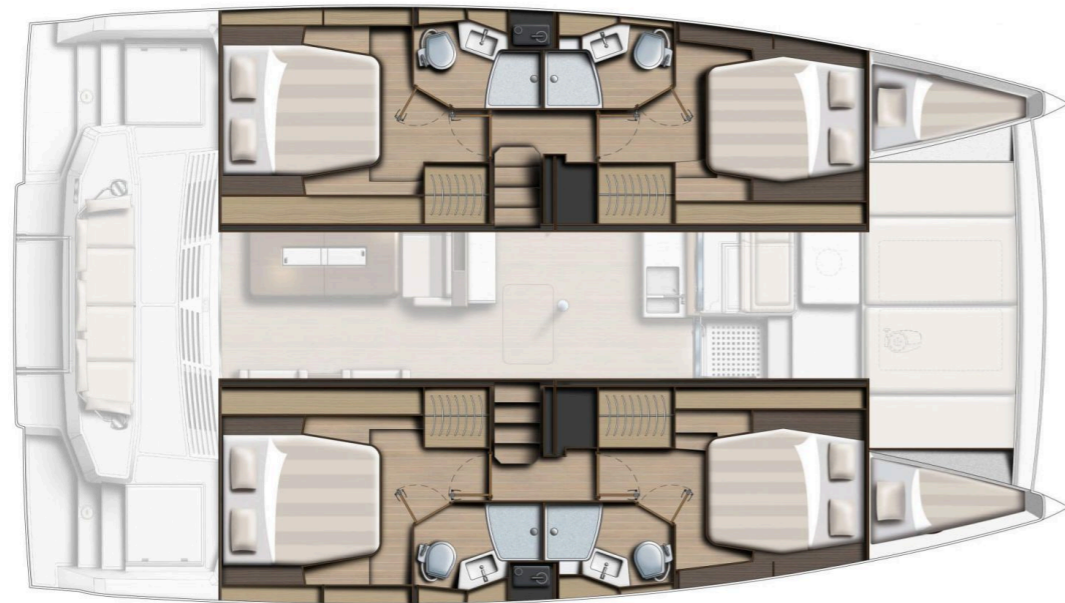

## Bali 4.4

Emmelia, Model 2022

Bali **4.4 / Emmelia**, Model 2022  
**10** guests / **4 +2** cabins / **4 +1** wc

Aboard this catamaran, more than ever dedicated to comfort and family vacations, all the attributes of the Bali DNA are to be found - tilting door, opening side bay windows, rigid foredeck, and large chilled capacity.

---

Air Condition	Generator	Ice Maker	Solar Panels
Water Maker			

---

From charter bases at: **ATHENS / LAVRION**  
 Available as: **BAREBOAT / SKIPPED**

**SPECIFICATIONS:**

LOA (m)	<b>13.09</b>	Fuel capacity (lt)	<b>800.0</b>
Beam (m)	<b>7.4</b>	Main sail type	<b>Full Batten</b>
Draft (m)	<b>1.2</b>	Genoa type	<b>Self tacking jib</b>
Cabins	<b>6</b>	Main sail area (sq.m.)	<b>74</b>
Berths	<b>10</b>	Genoa sail area (sq.m.)	<b>42</b>
Heads	<b>5</b>	Main engines consumption (lt/h)	<b>10</b>
Engines (hp)	<b>2X57</b>		

---

Bali 4.4  
Emmelia, Model 2022