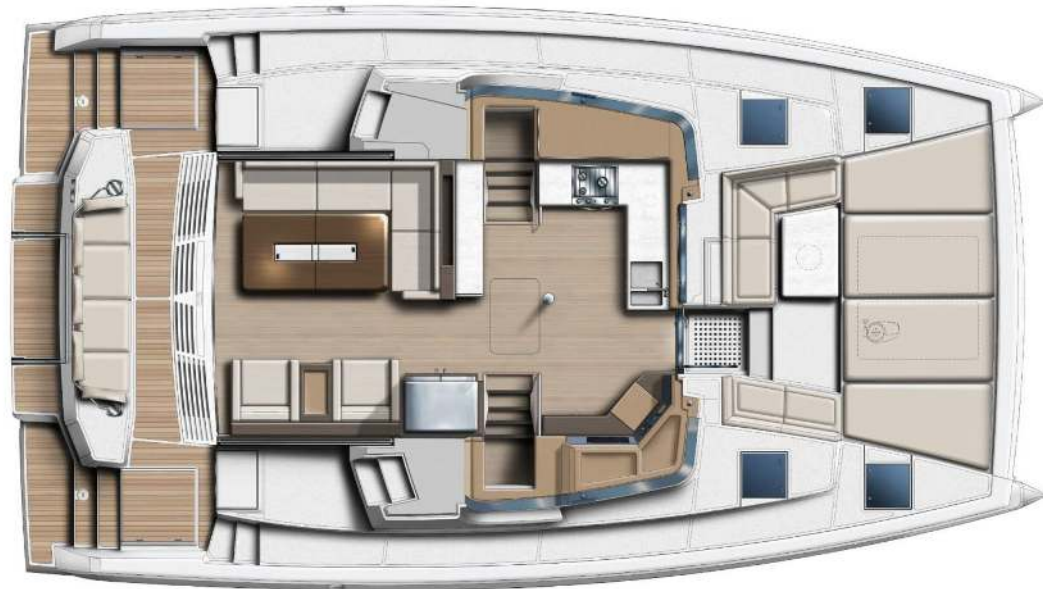

Bali 4.4

Emmelia, Model 2022

Bali **4.4 / Emmelia**, Model 2022
10 guests / 4 +2 cabins / 4 +1 wc

Aboard this catamaran, more than ever dedicated to comfort and family vacations, all the attributes of the Bali DNA are to be found - tilting door, opening side bay windows, rigid foredeck, and large chilled capacity.

Bali 4.4
Emmelia, Model 2022

FULL INVENTORY / EQUIPMENT LIST

- Accommodation:** ✓ 1 Bow Cabin Head ✓ 2 Bow Single Bed Cabins ✓ 4 Double Bed Cabins
 ✓ 4 Heads ✓ 4 Showers ✓ Saloon Double Bed Convertible
- Bedding / Linen:** ✓ Blankets ✓ Hangers ✓ Linen & Bedding ✓ Pillows ✓ Pillow Cases ✓ Sheets
 ✓ Towels Bath ✓ Towels Face
- Comfort / Pleasure:** ✓ 220V Sockets ✓ Air Condition ✓ Cockpit Cushions ✓ Cockpit Speakers
 ✓ Electric Toilets ✓ Fans in Cabins ✓ Fans in Saloon ✓ Generator ✓ Hot Water ✓ Ice Maker
 ✓ Music Player ✓ Saloon Speakers ✓ Snorkelling Sets ✓ Sockets 220V Cabins
 ✓ Sockets 220V Saloon ✓ Solar Panels ✓ USB Charging Ports ✓ Water Maker
- Deck:** ✓ Anchor ✓ Anchor Chain ✓ Anchor Windlass Control ✓ Anchor Windlass Handle
 ✓ Boat Hook ✓ Cockpit Shower ✓ Cockpit Table ✓ Deck Brush ✓ Diesel Canister
 ✓ Dinghy Oars & Locks ✓ Dinghy Pump ✓ Dinghy Repair Kit ✓ Dinghy Seat
 ✓ Electric Anchor Windlass ✓ Electric Winches ✓ Engine Oil Spare ✓ Fenders ✓ Flag Halyards
 ✓ Fuel funnel ✓ Gangway Inox ✓ Gas Bottles ✓ Mooring Ropes 25m ✓ Mooring Ropes 50m
 ✓ Outboard Motor ✓ Outboard Motor Jerry Can ✓ Padlocks ✓ Plastic Bucket
 ✓ Rigid Bottom Dinghy ✓ Ropes Spare ✓ Spare Anchor ✓ Spare Anchor Chain 10m
 ✓ Swimming Ladder ✓ Tanks Opener ✓ Water Hose & Adaptors ✓ Winch Handles
- Electricity:** ✓ Battery Charger ✓ Inverter ✓ Shore Power Cable ✓ Shore Power Cable & Adaptors