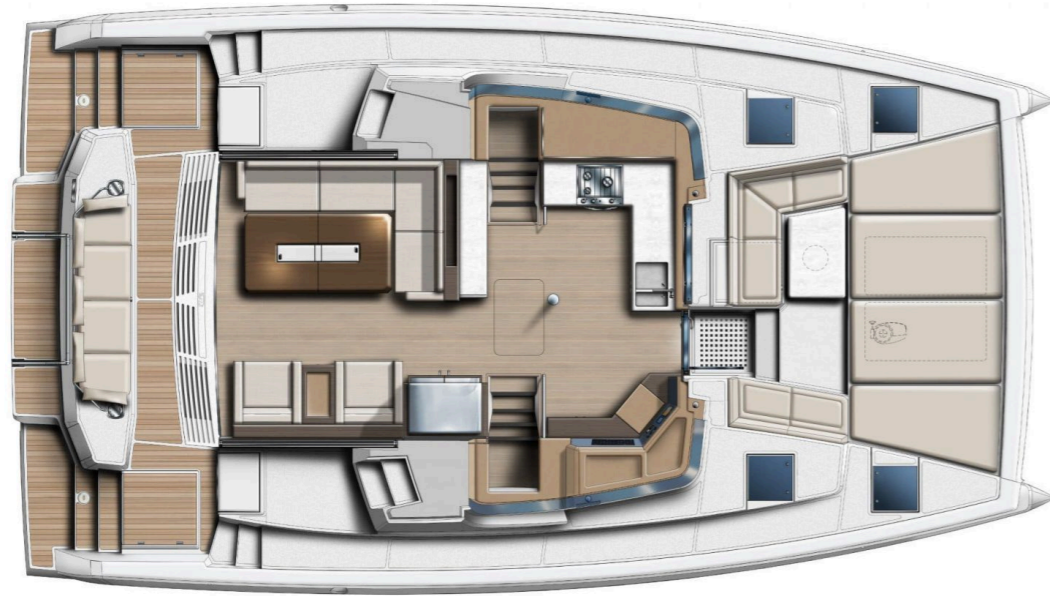

FULL INVENTORY / EQUIPMENT LIST

1. **Galley:** ✓ Bottle & Can Opener ✓ Bowls ✓ Bread Knife ✓ Casserole ✓ Cheese Grater
   ✓ Clothes Pegs ✓ Coffee Cups ✓ Manual filter-coffee machine ✓ Cutting Boards ✓ Drinking Glasses
   ✓ Dustpan & Brush ✓ Forks ✓ Freezer ✓ Frying Pans ✓ Gas Stove with Burners & Grill ✓ Kettle
   ✓ Ladle ✓ Lemon Squeezer ✓ Main Course Plates ✓ Meat Knives ✓ Oven Gloves
   ✓ Placemats for Hot Pans/Pots ✓ Plates Small ✓ Soup Plates ✓ Heat-resistant Oven Dish
   ✓ Refrigerator ✓ Salad Bowls ✓ Saucepans ✓ Serving Knives ✓ Serving Plates ✓ Serving Tray
   ✓ Small Plates ✓ Soup Spoons ✓ Spaghetti Strainer ✓ Kitchen Spatula ✓ Tapper Ware
   ✓ Tea Spoons ✓ Tea Strainer ✓ Kitchen Tong ✓ Vegetable Knife ✓ Vegetable Peeler ✓ Water Jug
   ✓ Wire Whisk ✓ Wine Glasses ✓ Wooden Spoons
2. **Navigation:** ✓ Battery Operated Navigation Lights Set ✓ Binoculars ✓ Divider ✓ Greek Waters Pilot
   ✓ Hand Bearing Compass ✓ List of Lights of Hellenic Coasts ✓ Navigation Ruler ✓ Pencil Set
   ✓ Sea Charts Area Set
3. **Safety:** ✓ Day Signal Black Ball ✓ Day Signal Black Cone ✓ Bosun's Chair ✓ Distress Flares & Signals
   ✓ Signalling Mirror ✓ Emergency Tiller ✓ EPIRB Device ✓ Fire Extinguishers
   ✓ First Aid Kit & Medical-First Aid Instructions ✓ Floating Light ✓ Fog Horn ✓ Horseshoe Lifebuoy
   ✓ Adult Life Jackets ✓ Child Life Jackets ✓ Liferaft ✓ Radar Reflector
   ✓ Safety Harnesses with Belts ✓ Set of Flags, C.N.Q. ✓ Wire Cutter ✓ Set of Wooden plugs
4. **Sails / Covers:** ✓ Full Batten Main Sail ✓ Self Tacking Jib
5. **Spares / Tools:** ✓ Boat Manuals ✓ Engine(s) Spare Parts Box ✓ Holding Tanks ✓ Sails Repair Kit
   ✓ Scissors ✓ Toolbox ✓ Torch Light

NEED ASSISTANCE? GET HELP

CHARTER ENQUIRY

SPECIAL OFFERS