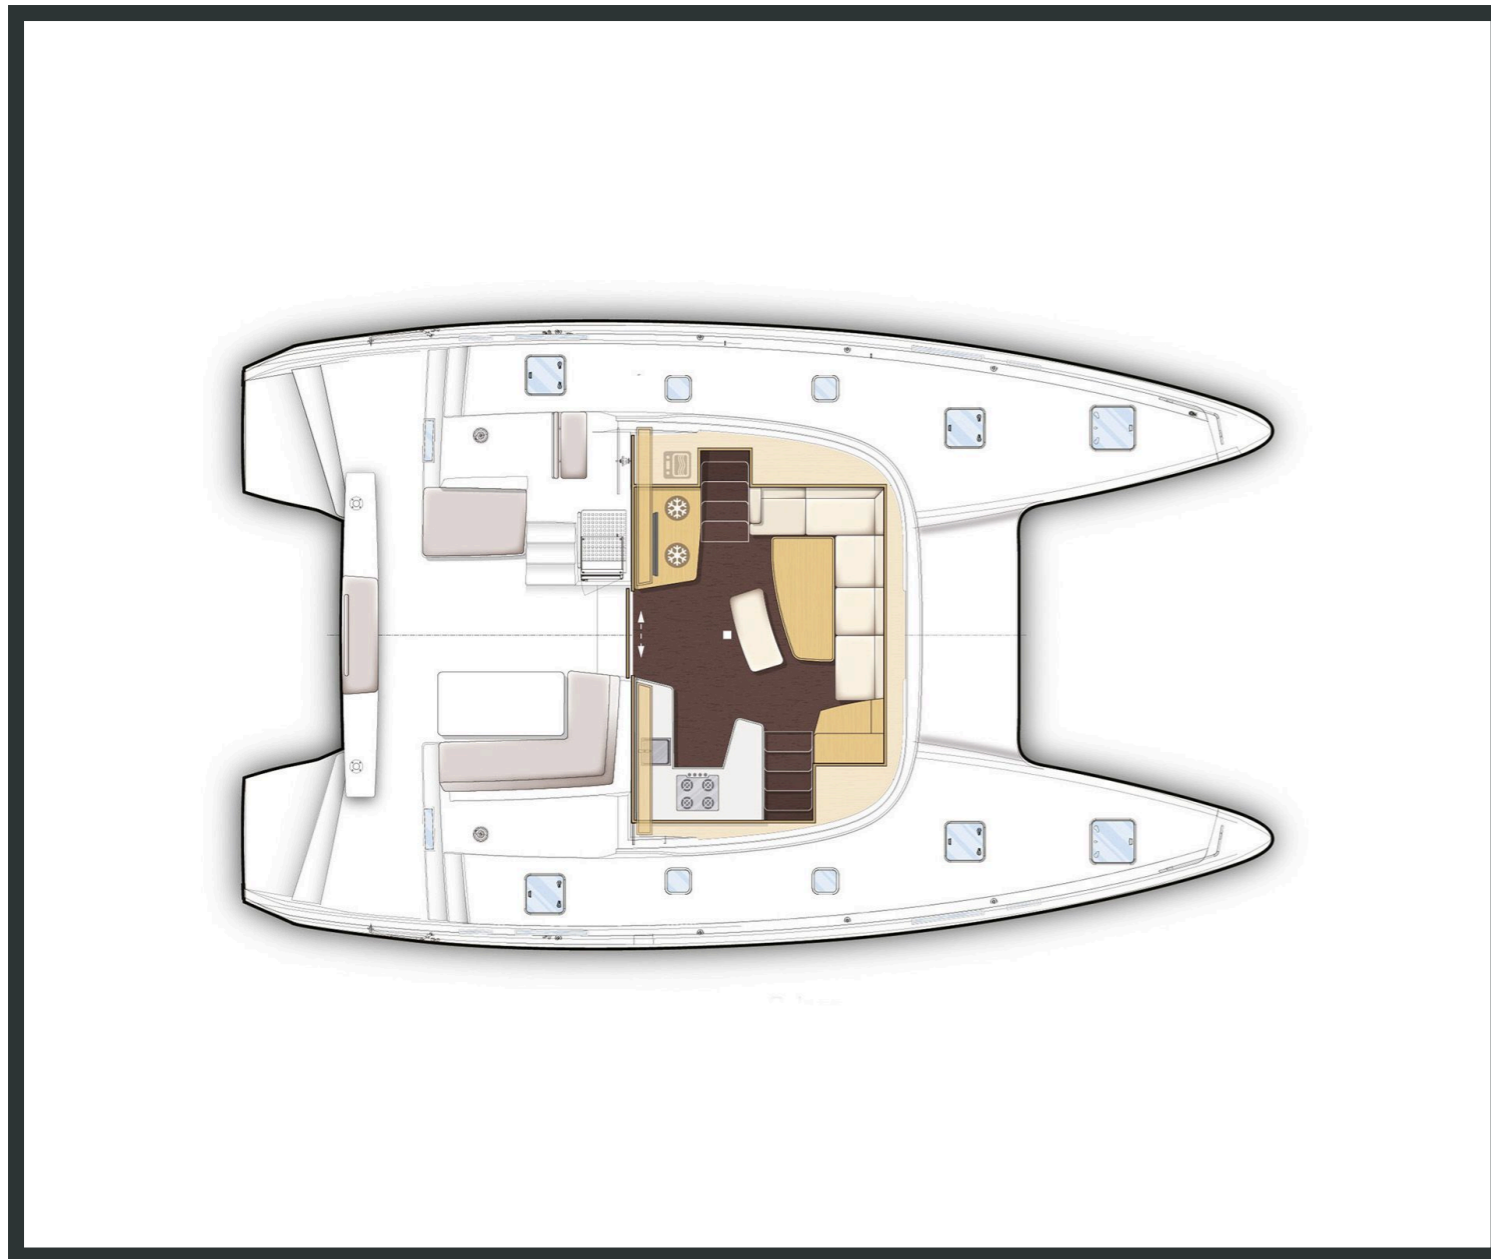

FULL INVENTORY / EQUIPMENT LIST

1. **Galley:** ✓ Bottle & Can Opener ✓ Bowls ✓ Bread Knife ✓ Casserole ✓ Cheese Grater
   ✓ Clothes Pegs ✓ Coffee Cups ✓ Manual filter-coffee machine ✓ Cutting Boards ✓ Drinking Glasses
   ✓ Dustpan & Brush ✓ Forks ✓ Freezer ✓ Fridge Electric Side Opening ✓ Frying Pans
   ✓ Gas Stove with Burners & Grill ✓ Kettle ✓ Ladle ✓ Lemon Squeezer ✓ Main Course Plates
   ✓ Meat Knives ✓ Oven Gloves ✓ Placemats for Hot Pans/Pots ✓ Plates Small ✓ Soup Plates
   ✓ Heat-resistant Oven Dish ✓ Refrigerator ✓ Salad Bowls ✓ Saucepans ✓ Serving Knives
   ✓ Serving Plates ✓ Serving Tray ✓ Small Plates ✓ Soup Spoons ✓ Spaghetti Strainer
   ✓ Kitchen Spatula ✓ Tapper Ware ✓ Tea Spoons ✓ Tea Strainer ✓ Kitchen Tong
   ✓ Vegetable Knife ✓ Vegetable Peeler ✓ Water Jug ✓ Wire Whisk ✓ Wine Glasses
   ✓ Wooden Spoons
2. **Miscellaneous:** ✓ Fuel Tank(s) ✓ Water Tank(s) ✓ Main Engine
3. **Navigation:** ✓ Battery Operated Navigation Lights Set ✓ Binoculars ✓ Divider ✓ Greek Waters Pilot
   ✓ Hand Bearing Compass ✓ List of Lights of Hellenic Coasts ✓ Navigation Ruler ✓ Pencil Set
   ✓ Sea Charts Area Set
4. **Safety:** ✓ Day Signal Black Ball ✓ Day Signal Black Cone ✓ Bosun's Chair ✓ Distress Flares & Signals
   ✓ Signalling Mirror ✓ Emergency Tiller ✓ EPIRB Device ✓ Fire Extinguishers
   ✓ First Aid Kit & Medical-First Aid Instructions ✓ Floating Light ✓ Fog Horn ✓ Horseshoe Lifebuoy
   ✓ Adult Life Jackets ✓ Child Life Jackets ✓ Liferaft ✓ Radar Reflector
   ✓ Safety Harnesses with Belts ✓ Set of Flags, C.N.Q. ✓ Wire Cutter ✓ Set of Wooden plugs
5. **Sails / Covers:** ✓ Bimini Top ✓ Full Batten Main Sail ✓ Furling Genoa ✓ Lazy Bag with Lazy Jacks
6. **Spares / Tools:** ✓ Boat Manuals ✓ Engine(s) Spare Parts Box ✓ Holding Tanks ✓ Sails Repair Kit
   ✓ Scissors ✓ Toolbox ✓ Torch Light

NEED ASSISTANCE? GET HELP

CHARTER ENQUIRY

SPECIAL OFFERS