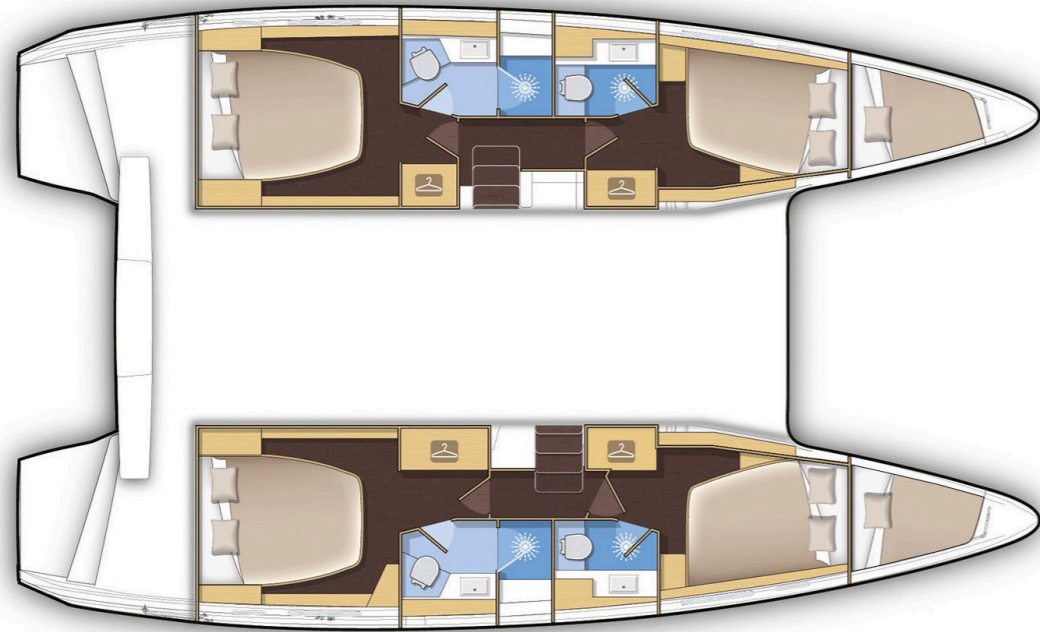

Lagoon **42**
Marina Iv, Model 2021

Lagoon **42 / Marina Iv**, Model 2021
12 guests / 4 +1 cabins / 4 +1 wc

This model from Lagoon has a style and personality all of its own. It retains the main features of the latest generation of Lagoons but with a few changes to achieve harmony between living space and the people on-board.

Air Condition

Generator

Solar Panels

Water Maker

From charter bases at: **SKIATHOS**
 Available as: **BAREBOAT / SKIPPED**

SPECIFICATIONS:

LOA (m)	12.94	Fuel capacity (lt)	570.0
Beam (m)	7.62	Main sail type	Full Batten
Draft (m)	1.35	Genoa type	Furling
Cabins	5	Main sail area (sq.m.)	69
Berths	12	Genoa sail area (sq.m.)	35
Heads	5	Crusing speed (knots)	7
Engines (hp)	2x57	Main engines consumption (lt/h)	8

Lagoon **42**
Marina Iv, Model 2021

Lagoon **42**
Marina Iv, Model 2021

FULL INVENTORY / EQUIPMENT LIST

Accommodation: ✓ 1 Bow Cabin Head ✓ 1 Bow Single Bed Cabin ✓ 4 Double Bed Cabins ✓ 4 Heads
 ✓ 4 Showers ✓ Saloon Table Convertible into Double Berth

Bedding / Linen: ✓ Blankets ✓ Hangers ✓ Linen & Bedding ✓ Pillows ✓ Pillowcases ✓ Sheets
 ✓ Bath Towels ✓ Face Towels

Comfort / Pleasure: ✓ 12V Sockets ✓ 220V Sockets ✓ Air Condition ✓ Cockpit Cushions
 ✓ Cockpit Speakers ✓ Electric Toilets ✓ Fans in Cabins ✓ Fans in Saloon ✓ Generator ✓ Hot Water
 ✓ Saloon Speakers ✓ Snorkelling Sets ✓ 220V Sockets in the Cabins ✓ 220V Sockets in the Saloon
 ✓ Solar Panels ✓ USB Charging Ports ✓ Water Maker