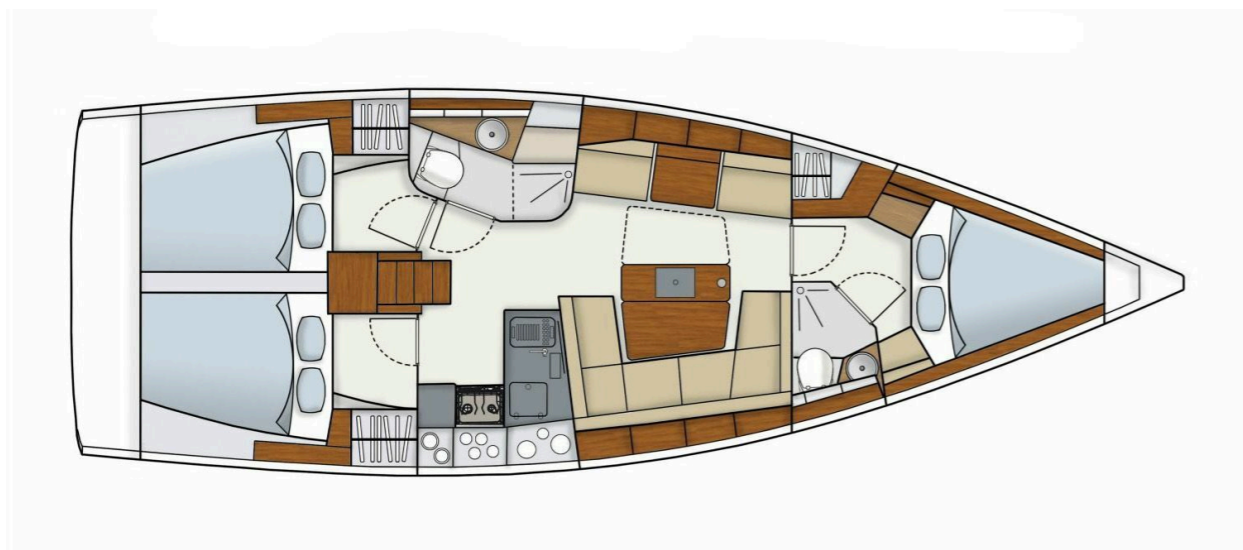

Hanse **415**
Deep Blue, Model 2014

FULL INVENTORY / EQUIPMENT LIST

1. **Accommodation:** ✓ 2 Heads ✓ 2 Showers ✓ 3 Double Bed Cabins
2. **Bedding / Linen:** ✓ Blankets ✓ Hangers ✓ Linen & Bedding ✓ Pillows ✓ Pillowcases ✓ Sheets
   ✓ Bath Towels ✓ Face Towels
3. **Comfort / Pleasure:** ✓ 220V Sockets ✓ Cockpit Cushions ✓ Cockpit Speakers ✓ Electric Toilets
   ✓ Fans in Cabins ✓ Fans in Saloon ✓ Hot Water ✓ Music Player ✓ Saloon Speakers
   ✓ Snorkelling Sets ✓ 220V Sockets in the Cabins ✓ 220V Sockets in the Saloon ✓ Solar Panels
   ✓ USB Charging Ports in the Cabins ✓ USB Charging Ports in the Saloon
4. **Deck:** ✓ Anchor ✓ Anchor Chain ✓ Anchor Windlass Control ✓ Anchor Windlass Handle
   ✓ Boat Hook ✓ Cockpit Shower ✓ Cockpit Table ✓ Deck Brush ✓ Diesel canister 20L ✓ Dinghy
   ✓ Dinghy Oars & Locks ✓ Dinghy Portable Pump ✓ Dinghy Repair Kit ✓ Electric Anchor Windlass
   ✓ Spare Engine Oil ✓ Fenders ✓ Flag Halyards ✓ Refueling Funnel ✓ Gangway Inox ✓ Gas Bottles
   ✓ Mooring Ropes 25m ✓ Mooring Ropes 50m ✓ Outboard Motor ✓ Fuel Jerry Can for Outboard Motor
   ✓ Padlocks ✓ Plastic Bucket ✓ Ropes Spare ✓ Spare Anchor ✓ Spare Anchor Chain 10m
   ✓ Swimming Ladder ✓ Swimming Platform ✓ Tanks Opener ✓ Teak Cockpit Floor
   ✓ Water Hose & Adaptors ✓ Winch Handles
5. **Electricity:** ✓ Battery Charger ✓ 220V Shore Power Cable ✓ 220V Cable Adaptors
6. **Electronics:** ✓ Auto Pilot ✓ Depth Sounder ✓ GPS Plotter in Cockpit ✓ Speed Log ✓ VHF
   ✓ Wind System
7. **Galley:** ✓ Bottle & Can Opener ✓ Bowls ✓ Bread Knife ✓ Casserole ✓ Cheese Grater
   ✓ Clothes Pegs ✓ Coffee Cups ✓ Manual filter-coffee machine ✓ Cutting Boards ✓ Drinking Glasses
   ✓ Dustpan & Brush ✓ Forks ✓ Frying Pans ✓ Gas Stove with Burners & Grill ✓ Kettle ✓ Ladle
   ✓ Lemon Squeezer ✓ Main Course Plates ✓ Meat Knives ✓ Oven Gloves
   ✓ Placemats for Hot Pans/Pots ✓ Plates Small ✓ Soup Plates ✓ Heat-resistant Oven Dish
   ✓ Refrigerator ✓ Salad Bowls ✓ Saucepans ✓ Serving Knives ✓ Serving Plates ✓ Serving Tray
   ✓ Small Plates ✓ Soup Spoons ✓ Spaghetti Strainer ✓ Kitchen Spatula ✓ Tapper Ware
   ✓ Tea Spoons ✓ Tea Strainer ✓ Kitchen Tong ✓ Vegetable Knife ✓ Vegetable Peeler ✓ Water Jug
   ✓ Wire Whisk ✓ Wine Glasses ✓ Wooden Spoons
8. **Navigation:** ✓ Battery Operated Navigation Lights Set ✓ Binoculars ✓ Divider ✓ Greek Waters Pilot
   ✓ Hand Bearing Compass ✓ List of Lights of Hellenic Coasts ✓ Navigation Ruler ✓ Pencil Set
   ✓ Sea Charts Area Set
9. **Safety:** ✓ Day Signal Black Ball ✓ Day Signal Black Cone ✓ Bosun's Chair ✓ Distress Flares & Signals
   ✓ Signalling Mirror ✓ Emergency Tiller ✓ EPIRB Device ✓ Fire Extinguishers
   ✓ First Aid Kit & Medical-First Aid Instructions ✓ Floating Light ✓ Fog Horn ✓ Horseshoe Lifebuoy
   ✓ Adult Life Jackets ✓ Child Life Jackets ✓ Liferaft ✓ Radar Reflector
   ✓ Safety Harnesses with Belts ✓ Set of Flags, C.N.Q. ✓ Wire Cutter ✓ Set of Wooden plugs
10. **Sails / Covers:** ✓ Batten Main Sail ✓ Bimini Top ✓ Full Batten Main Sail ✓ Lazy Bag with Lazy Jacks
    ✓ Self Tacking Jib ✓ Sprayhood
11. **Spares / Tools:** ✓ Boat Manuals ✓ Engine(s) Spare Parts Box ✓ HoldingTanks ✓ Sails Repair Kit
    ✓ Scissors ✓ Toolbox ✓ Torch Light

NEED ASSISTANCE? GET HELP

CHARTER ENQUIRY