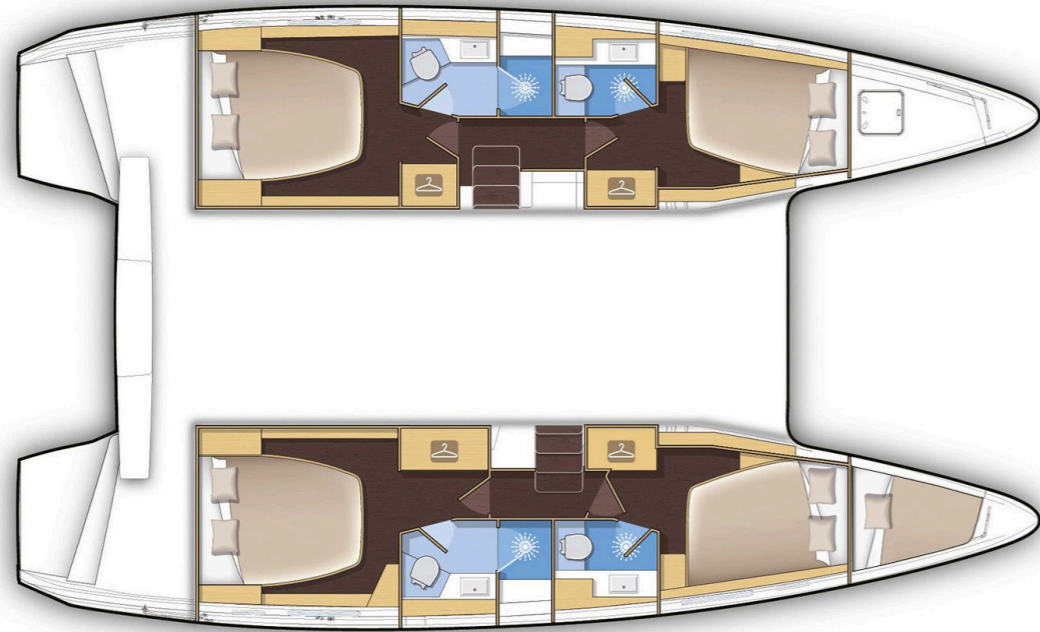

Lagoon **42**  
One Dream, Model 2025

Lagoon **42 / One Dream**, Model 2025  
**12** guests / **4 +2** cabins / **4 +1** wc

---

This model from Lagoon has a style and personality all of its own. It retains the main features of the latest generation of Lagoons but with a few changes to achieve harmony between living space and the people on-board.

---

Lagoon **42**  
One Dream, Model 2025

Lagoon **42**  
One Dream, Model 2025

## FULL INVENTORY / EQUIPMENT LIST

**Accommodation:** ✓ 1 Bow Cabin Head ✓ 2 Bow Single Bed Cabins ✓ 4 Double Bed Cabins ✓ 4 Heads  
 ✓ 4 Showers ✓ Saloon Table Convertible into Double Berth

**Bedding / Linen:** ✓ Blankets ✓ Hangers ✓ Linen & Bedding ✓ Pillows ✓ Pillowcases ✓ Sheets  
 ✓ Bath Towels ✓ Face Towels