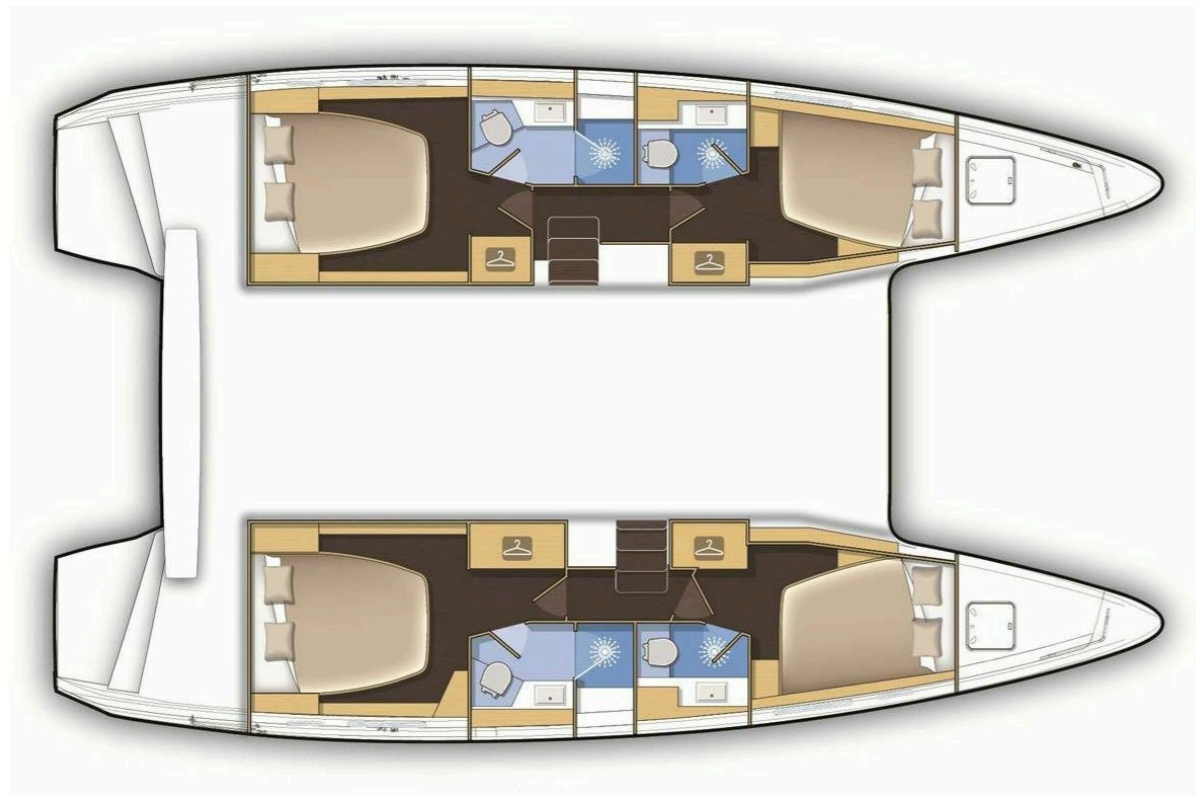

Lagoon **42**
White Pearl, Model 2022

Lagoon **42 / White Pearl**, Model 2022
12 guests / **4 +2** cabins / **4 +1** wc

This model from Lagoon has a style and personality all of its own. It retains the main features of the latest generation of Lagoons but with a few changes to achieve harmony between living space and the people on-board.

Air Condition

Generator

Solar Panels

Water Maker

From charter bases at: **VOLOS**

Available as: **BAREBOAT / SKIPPED / DAY TRIP**

SPECIFICATIONS:

LOA (m)	12.8	Fuel capacity (lt)	570.0
Beam (m)	7.7	Main sail type	Batten
Draft (m)	1.25	Genoa type	Self tacking jib
Cabins	6	Main sail area (sq.m.)	69
Berths	12	Genoa sail area (sq.m.)	35
Heads	4	Crusing speed (knots)	7
Engines (hp)	2x57	Main engines consumption (lt/h)	8

Lagoon **42**
White Pearl, Model 2022

Lagoon **42**
White Pearl, Model 2022

FULL INVENTORY / EQUIPMENT LIST

Accommodation: ✓ 1 Bow Cabin Head ✓ 2 Bow Single Bed Cabins ✓ 4 Double Bed Cabins ✓ 4 Heads
 ✓ 4 Showers ✓ Saloon Table Convertible into Double Berth

Bedding / Linen: ✓ Blankets ✓ Hangers ✓ Linen & Bedding ✓ Pillows ✓ Pillowcases ✓ Sheets
 ✓ Bath Towels ✓ Face Towels

Comfort / Pleasure: ✓ 220V Sockets ✓ Air Condition ✓ Air Heating ✓ Cockpit Cushions
 ✓ Cockpit Speakers ✓ Deck Cushions ✓ Electric Toilets ✓ Fans in Cabins ✓ Fans in Saloon
 ✓ Fly Bridge Cushions ✓ Fly Bridge Sunpads ✓ Generator ✓ Hot Water ✓ Music Player
 ✓ Saloon Speakers ✓ Snorkelling Sets ✓ 220V Sockets in the Cabins ✓ 220V Sockets in the Saloon
 ✓ Solar Panels ✓ USB Charging Ports in the Cabins ✓ USB Charging Ports in the Saloon
 ✓ Water Maker