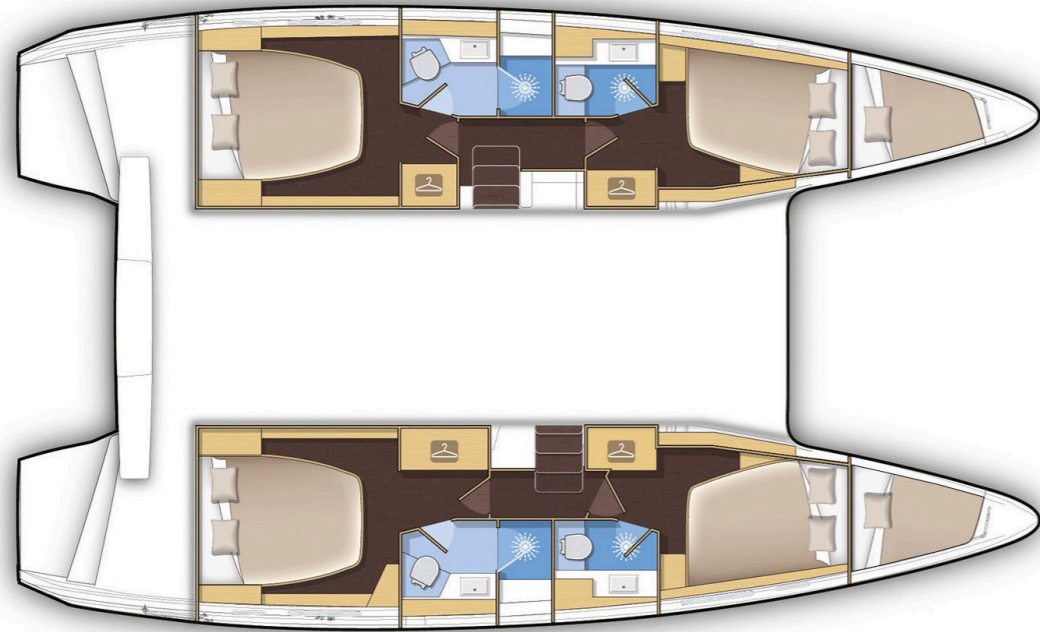

Lagoon **42**
Melissanthi, Model 2019

Lagoon **42 / Melissanthi**, Model 2019
12 guests / 4 +2 cabins / 4 +1 wc

This model from Lagoon has a style and personality all of its own. It retains the main features of the latest generation of Lagoons but with a few changes to achieve harmony between living space and the people on-board.

Air Condition

Generator

Solar Panels

From charter bases at: **KOS / RHODES**

Available as: **BAREBOAT / SKIPPED / DAY TRIP**

SPECIFICATIONS:

LOA (m)	12.8	Fuel capacity (lt)	570.0
Beam (m)	7.7	Main sail type	Full Batten
Draft (m)	1.25	Genoa type	Self tacking jib
Cabins	6	Main sail area (sq.m.)	69
Berths	12	Genoa sail area (sq.m.)	35
Heads	5	Crusing speed (knots)	7
Engines (hp)	2x57	Main engines consumption (lt/h)	8

Lagoon **42**
Melissanthi, Model 2019

Lagoon **42**
Melissanthi, Model 2019

FULL INVENTORY / EQUIPMENT LIST

Accommodation: ✓ 1 Bow Cabin Head ✓ 2 Bow Single Bed Cabins ✓ 4 Double Bed Cabins ✓ 4 Heads
 ✓ 4 Showers ✓ Saloon Table Convertible into Double Berth

Bedding / Linen: ✓ Blankets ✓ Hangers ✓ Linen & Bedding ✓ Pillows ✓ Pillowcases ✓ Sheets
 ✓ Bath Towels ✓ Face Towels

Comfort / Pleasure: ✓ 220V Sockets ✓ Air Condition ✓ Air Heating ✓ Cockpit Cushions
 ✓ Cockpit Speakers ✓ Electric Toilets ✓ Fans in Cabins ✓ Fans in Saloon ✓ Fly Bridge Sunpads
 ✓ Generator ✓ Hot Water ✓ Music Player ✓ Saloon Speakers ✓ Snorkelling Sets
 ✓ 220V Sockets in the Cabins ✓ 220V Sockets in the Saloon ✓ Solar Panels ✓ Sunpads Bow
 ✓ USB Charging Ports