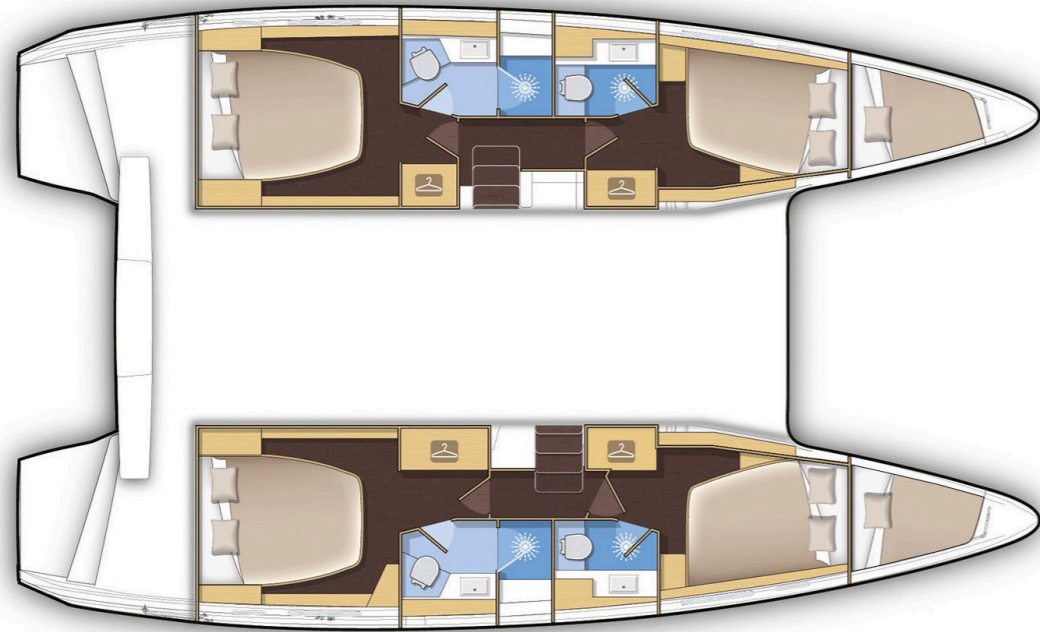

Lagoon **42**
Amici, Model 2020

Lagoon **42 / Amici**, Model 2020
12 guests / **4 +2** cabins / **4 +1** wc

This model from Lagoon has a style and personality all of its own. It retains the main features of the latest generation of Lagoons but with a few changes to achieve harmony between living space and the people on-board.

Air Condition

Generator

Solar Panels

Water Maker

From charter bases at: **ATHENS / LAVRION**

Available as: **BAREBOAT / SKIPPED / DAY TRIP**

SPECIFICATIONS:

LOA (m)	12.8	Fuel capacity (lt)	570.0
Beam (m)	7.7	Main sail type	Full Batten
Draft (m)	1.25	Genoa type	Self tacking jib
Cabins	6	Main sail area (sq.m.)	69
Berths	12	Genoa sail area (sq.m.)	35
Heads	5	Crusing speed (knots)	7
Engines (hp)	2x57	Main engines consumption (lt/h)	8

Lagoon **42**
Amici, Model 2020

Lagoon **42**
Amici, Model 2020

FULL INVENTORY / EQUIPMENT LIST

Accommodation: ✓ 1 Bow Cabin Head ✓ 2 Bow Single Bed Cabins ✓ 4 Double Bed Cabins ✓ 4 Heads
 ✓ 4 Showers ✓ Saloon Table Convertible into Double Berth

Bedding / Linen: ✓ Blankets ✓ Hangers ✓ Linen & Bedding ✓ Pillows ✓ Pillowcases ✓ Sheets
 ✓ Bath Towels ✓ Face Towels

Comfort / Pleasure: ✓ 220V Sockets ✓ Air Condition ✓ Air Heating ✓ Cockpit Cushions
 ✓ Cockpit Speakers ✓ Electric Toilets ✓ Fans in Cabins ✓ Fans in Saloon ✓ Fly Bridge Sunpads
 ✓ Generator ✓ Hot Water ✓ Music Player ✓ Saloon Speakers ✓ Snorkelling Sets
 ✓ 220V Sockets in the Cabins ✓ 220V Sockets in the Saloon ✓ Solar Panels ✓ Sunpads Bow
 ✓ USB Charging Ports ✓ Water Maker