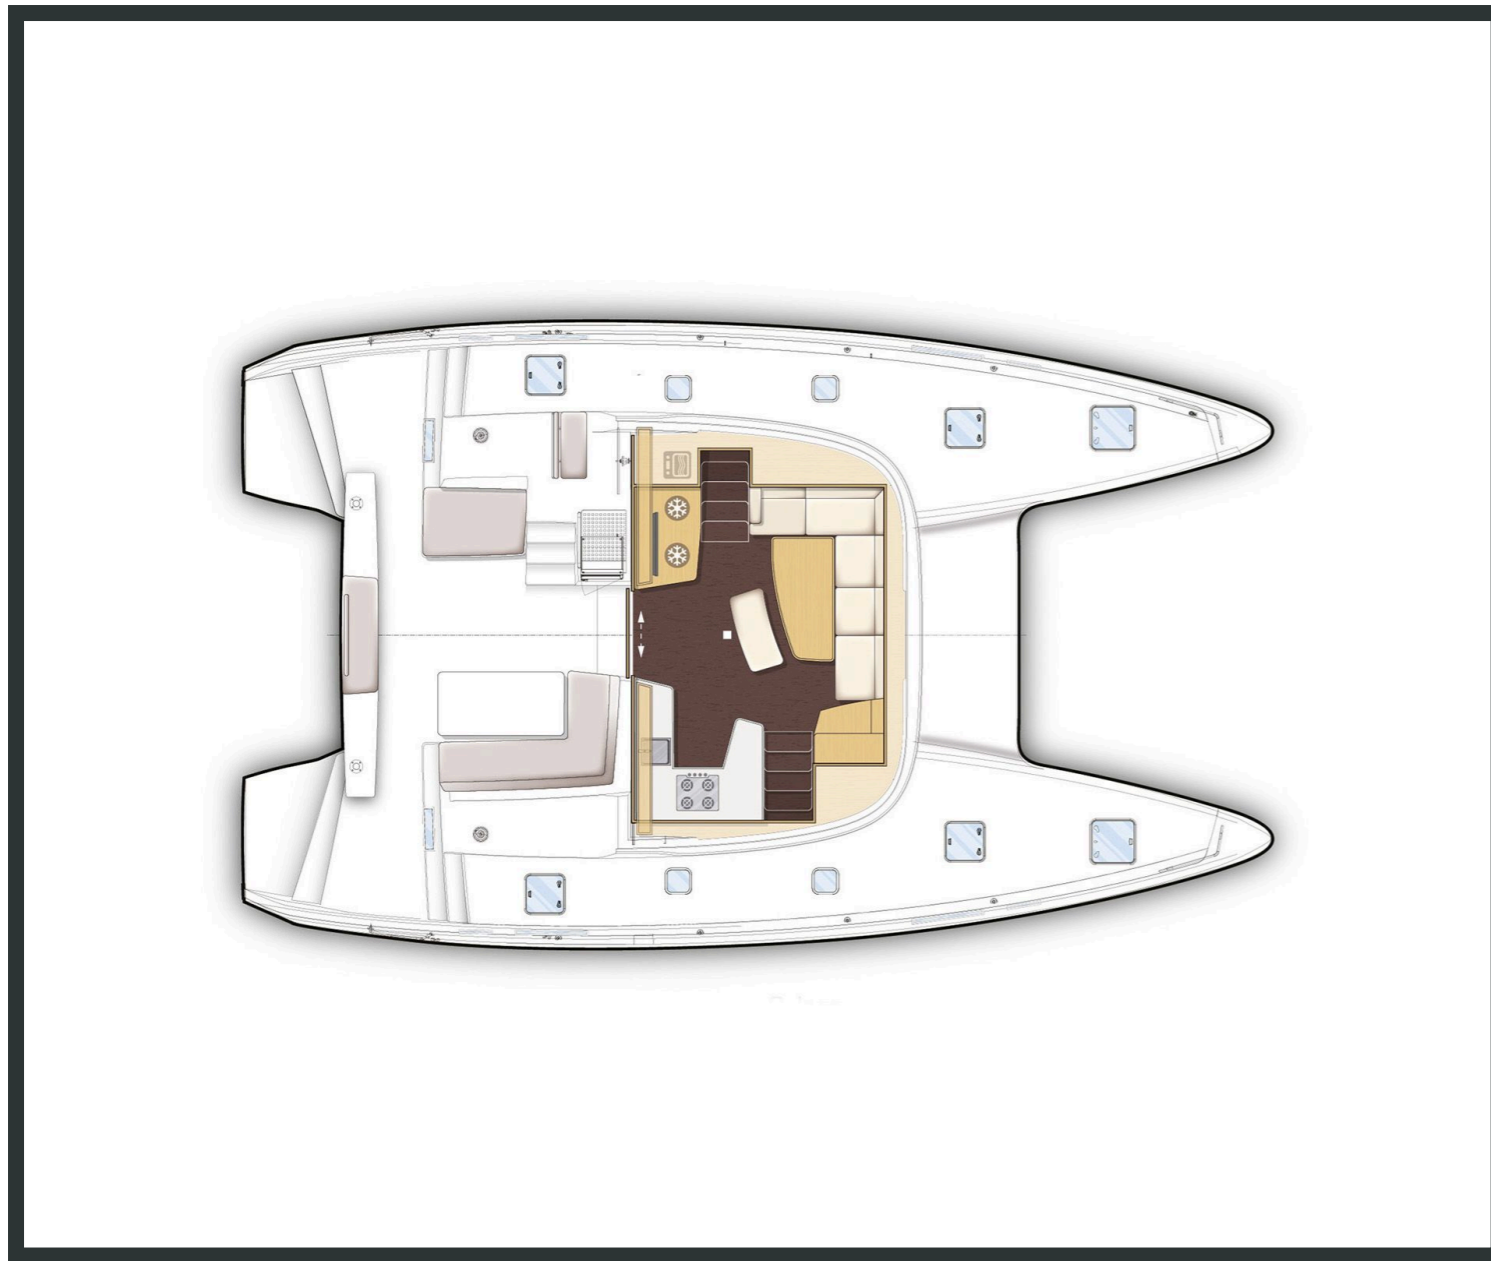

FULL INVENTORY / EQUIPMENT LIST

1. **Galley:** ✓ Bottle & Can Opener ✓ Bowls ✓ Bread Knife ✓ Casserole ✓ Cheese Grater
   ✓ Clothes Pegs ✓ Coffee Cups ✓ Manual filter-coffee machine ✓ Cutting Boards ✓ Drinking Glasses
   ✓ Dustpan & Brush ✓ Forks ✓ Frying Pans ✓ Gas Stove with Burners & Grill ✓ Kettle ✓ Ladle
   ✓ Lemon Squeezer ✓ Main Course Plates ✓ Meat Knives ✓ Oven Gloves
   ✓ Placemats for Hot Pans/Pots ✓ Plates Small ✓ Soup Plates ✓ Heat-resistant Oven Dish
   ✓ Refrigerator ✓ Salad Bowls ✓ Saucepans ✓ Serving Knives ✓ Serving Plates ✓ Serving Tray
   ✓ Small Plates ✓ Soup Spoons ✓ Spaghetti Strainer ✓ Kitchen Spatula ✓ Tapper Ware
   ✓ Tea Spoons ✓ Tea Strainer ✓ Kitchen Tong ✓ Vegetable Knife ✓ Vegetable Peeler ✓ Water Jug
   ✓ Wire Whisk ✓ Wine Glasses ✓ Wooden Spoons
2. **Navigation:** ✓ Battery Operated Navigation Lights Set ✓ Binoculars ✓ Divider ✓ Greek Waters Pilot
   ✓ Hand Bearing Compass ✓ List of Lights of Hellenic Coasts ✓ Navigation Ruler ✓ Pencil Set
   ✓ Sea Charts Area Set
3. **Safety:** ✓ Day Signal Black Ball ✓ Day Signal Black Cone ✓ Bosun's Chair ✓ Distress Flares & Signals
   ✓ Signalling Mirror ✓ Emergency Tiller ✓ EPIRB Device ✓ Fire Extinguishers
   ✓ First Aid Kit & Medical-First Aid Instructions ✓ Floating Light ✓ Fog Horn ✓ Horseshoe Lifebuoy
   ✓ Adult Life Jackets ✓ Child Life Jackets ✓ Liferaft ✓ Radar Reflector
   ✓ Safety Harnesses with Belts ✓ Set of Flags, C.N.Q. ✓ Wire Cutter ✓ Set of Wooden plugs
4. **Sails / Covers:** ✓ Bimini Top ✓ Full Batten Main Sail ✓ Lazy Bag with Lazy Jacks ✓ Self Tacking Jib
   ✓ Sprayhood ✓ Stern Tent
5. **Spares / Tools:** ✓ Boat Manuals ✓ Engine(s) Spare Parts Box ✓ HoldingTanks ✓ Sails Repair Kit
   ✓ Scissors ✓ Toolbox ✓ Torch Light

NEED ASSISTANCE? GET HELP

CHARTER ENQUIRY

SPECIAL OFFERS