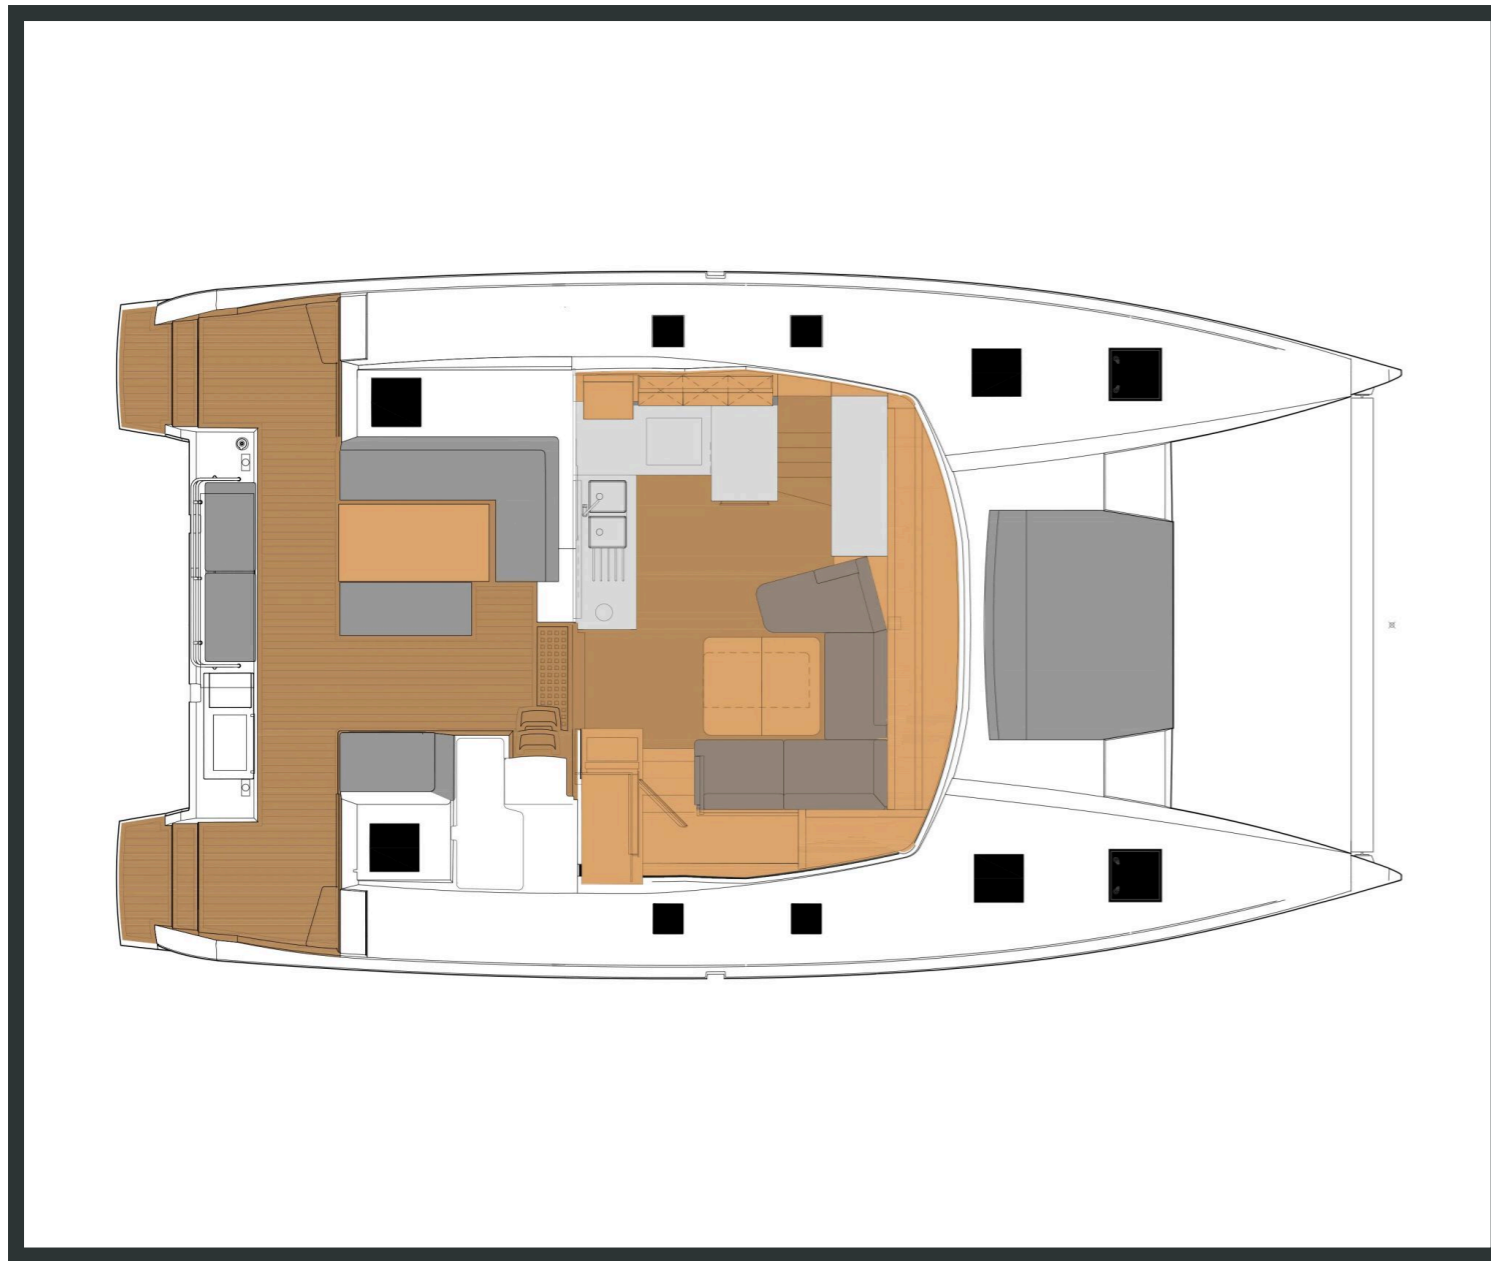

Tanna **47**
First Life, Model 2025

Tanna **47**
First Life, Model 2025

FULL INVENTORY / EQUIPMENT LIST

- Accommodation:** ✓ 1 Bow Cabin Head ✓ 1 Bow Single Bed Cabin ✓ 1 Bunk Bed Cabin
✓ 4 Double Bed Cabins ✓ 5 Heads ✓ 5 Showers ✓ Saloon Table Convertible into Double Berth
- Bedding / Linen:** ✓ Blankets ✓ Hangers ✓ Linen & Bedding ✓ Pillows ✓ Pillowcases ✓ Sheets
✓ Bath Towels ✓ Face Towels
- Comfort / Pleasure:** ✓ DishWasher ✓ 220V Sockets ✓ Air Condition
✓ Gas Grill – Onboard Barbeque ✓ Cockpit Cushions ✓ Cockpit Fridge ✓ Cockpit Speakers
✓ Electric Toilets ✓ Entertainment Audio System ✓ Fans in Cabins ✓ Fans in Saloon ✓ Generator
✓ Hot Water ✓ Saloon Speakers ✓ Snorkelling Sets ✓ 220V Sockets in the Cabins
✓ 220V Sockets in the Saloon ✓ Solar Panels ✓ USB Charging Ports ✓ Washing Machine
✓ Water Maker
- Deck:** ✓ Anchor ✓ Anchor Chain ✓ Anchor Windlass Control ✓ Anchor Windlass Handle
✓ Boat Hook ✓ Cockpit Shower ✓ Cockpit Table ✓ Deck Brush ✓ Diesel canister 20L
✓ Dinghy Oars & Locks ✓ Dinghy Portable Pump ✓ Dinghy Repair Kit ✓ Dinghy Seat
✓ Electric Anchor Windlass ✓ Electric Winch(es) ✓ Spare Engine Oil ✓ Fenders ✓ Flag Halyards
✓ Refueling Funnel ✓ Gangway Wooden ✓ Gas Bottles ✓ Mooring Ropes 25m ✓ Mooring Ropes 50m
✓ Outboard Motor ✓ Fuel Jerry Can for Outboard Motor ✓ Padlocks ✓ Plastic Bucket
✓ Rigid Bottom Dinghy ✓ Ropes Spare ✓ Spare Anchor ✓ Spare Anchor Chain 10m
✓ Swimming Ladder ✓ Tanks Opener ✓ Water Hose & Adaptors ✓ Winch Handles
- Electricity:** ✓ Battery Charger ✓ Inverter ✓ 220V Shore Power Cable ✓ 220V Cable Adaptors
- Electronics:** ✓ Auto Pilot ✓ Depth Sounder ✓ GPS Plotter ✓ Speed Log ✓ VHF ✓ Wind System