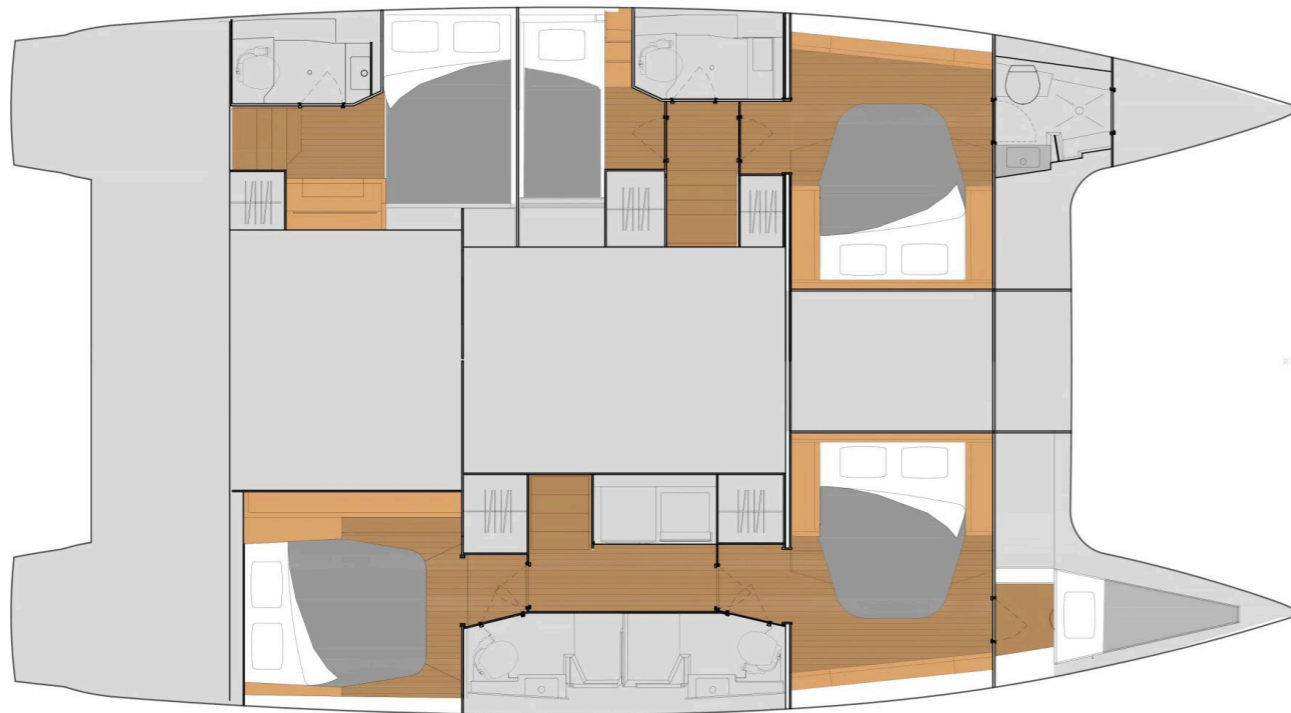

1. **Accommodation:** ✓ 1 Bow Cabin Head ✓ 1 Bow Single Bed Cabin ✓ 1 Bunk Bed Cabin
   ✓ 4 Double Bed Cabins ✓ 5 Heads ✓ 5 Showers ✓ Saloon Table Convertible into Double Berth
2. **Bedding / Linen:** ✓ Blankets ✓ Hangers ✓ Linen & Bedding ✓ Pillows ✓ Pillowcases ✓ Sheets
   ✓ Bath Towels ✓ Face Towels
3. **Comfort / Pleasure:** ✓ DishWasher ✓ 220V Sockets ✓ Air Condition
   ✓ Gas Grill – Onboard Barbeque ✓ Cockpit Cushions ✓ Cockpit Fridge ✓ Cockpit Speakers
   ✓ Electric Toilets ✓ Entertainment Audio System ✓ Fans in Cabins ✓ Fans in Saloon ✓ Generator
   ✓ Hot Water ✓ Saloon Speakers ✓ Snorkelling Sets ✓ 220V Sockets in the Cabins
   ✓ 220V Sockets in the Saloon ✓ Solar Panels ✓ USB Charging Ports ✓ Washing Machine
   ✓ Water Maker
4. **Deck:** ✓ Anchor ✓ Anchor Chain ✓ Anchor Windlass Control ✓ Anchor Windlass Handle
   ✓ Boat Hook ✓ Cockpit Shower ✓ Cockpit Table ✓ Deck Brush ✓ Diesel canister 20L
   ✓ Dinghy Oars & Locks ✓ Dinghy Portable Pump ✓ Dinghy Repair Kit ✓ Dinghy Seat
   ✓ Electric Anchor Windlass ✓ Electric Winch(es) ✓ Spare Engine Oil ✓ Fenders ✓ Flag Halyards
   ✓ Refueling Funnel ✓ Gangway Wooden ✓ Gas Bottles ✓ Mooring Ropes 25m ✓ Mooring Ropes 50m
   ✓ Outboard Motor ✓ Fuel Jerry Can for Outboard Motor ✓ Padlocks ✓ Plastic Bucket
   ✓ Rigid Bottom Dinghy ✓ Ropes Spare ✓ Spare Anchor ✓ Spare Anchor Chain 10m
   ✓ Swimming Ladder ✓ Tanks Opener ✓ Water Hose & Adaptors ✓ Winch Handles
5. **Electricity:** ✓ Battery Charger ✓ Inverter ✓ 220V Shore Power Cable ✓ 220V Cable Adaptors
6. **Electronics:** ✓ Auto Pilot ✓ Depth Sounder ✓ GPS Plotter ✓ Speed Log ✓ VHF ✓ Wind System