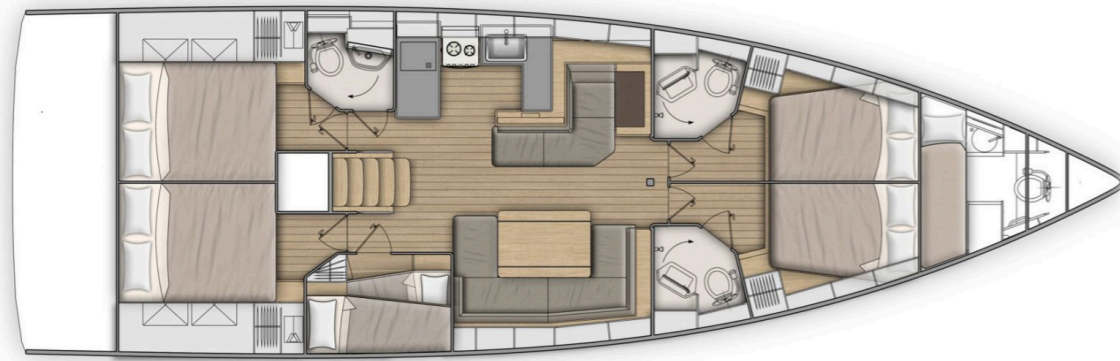

Oceanis **51.1**

Eli, Model 2024

Oceanis **51.1 / Eli**, Model 2024
12 guests / 5 +1 cabins / 3 +1 wc

The Oceanis 51.1 is not only incredibly comfortable and much faster than any of her forerunners, but also bang on-trend and the most versatile cruising yacht on the market.

Air Condition

Bow Thruster

Generator

Solar Panels

From charter bases at: **VOLOS**

Available as: **BAREBOAT / SKIPPED**

SPECIFICATIONS:

LOA (m)	14.98
Beam (m)	4.8
Draft (m)	1.92
Cabins	5
Berths	12
Heads	4
Engines (hp)	110

Fuel capacity (lt)	400.0
Main sail type	Full Batten
Genoa type	Furling
Main sail area (sq.m.)	57
Genoa sail area (sq.m.)	46.1
Main engines consumption (lt/h)	8

Oceanis **51.1**
Eli, Model 2024

Oceanis **51.1**
Eli, Model 2024