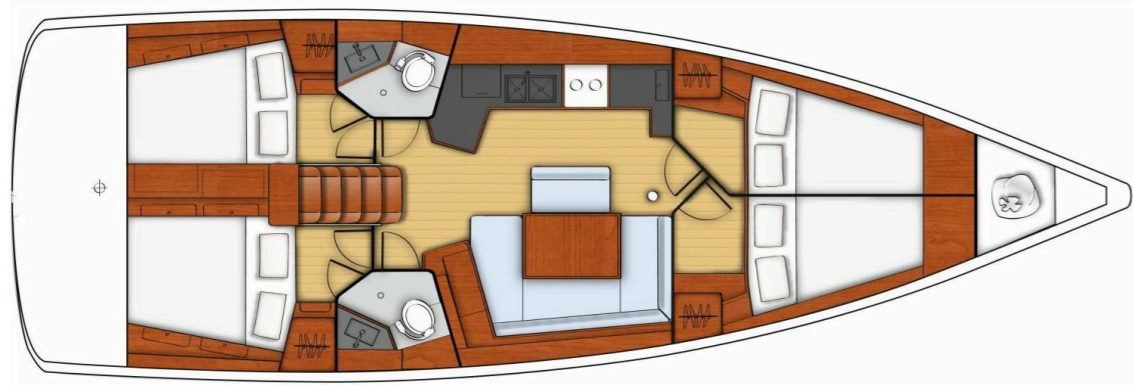

Oceanis **45**
Quantum, Model 2012

Oceanis **45 / Quantum**, Model 2012
10 guests / **4** cabins / **2** wc

Oceanis 45 is a truly beautiful yacht that delivers the perfect combination of performance, luxury, comfort, and safety.

Bow Thruster

Solar Panels

From charter bases at: **KOS / RHODES**

Available as: **BAREBOAT / SKIPPED / DAY TRIP**

SPECIFICATIONS:

LOA (m) **13.94**
 Beam (m) **4.49**
 Draft (m) **1.65**
 Cabins **4**
 Berths **10**
 Heads **2**
 Engines (hp) **53.1**

Fuel capacity (lt) **200.0**
 Main sail type **Batten**
 Genoa type **Furling**
 Main sail area (sq.m.) **50**
 Genoa sail area (sq.m.) **50**
 Cruising speed (knots) **7**
 Main engines consumption (lt/h) **5.2**

Oceanis **45**
Quantum, Model 2012

Oceanis **45**
Quantum, Model 2012

FULL INVENTORY / EQUIPMENT LIST

Accommodation: ✓ 2 Heads ✓ 2 Showers ✓ 4 Double Bed Cabins

✓ Saloon Table Convertible into Double Berth