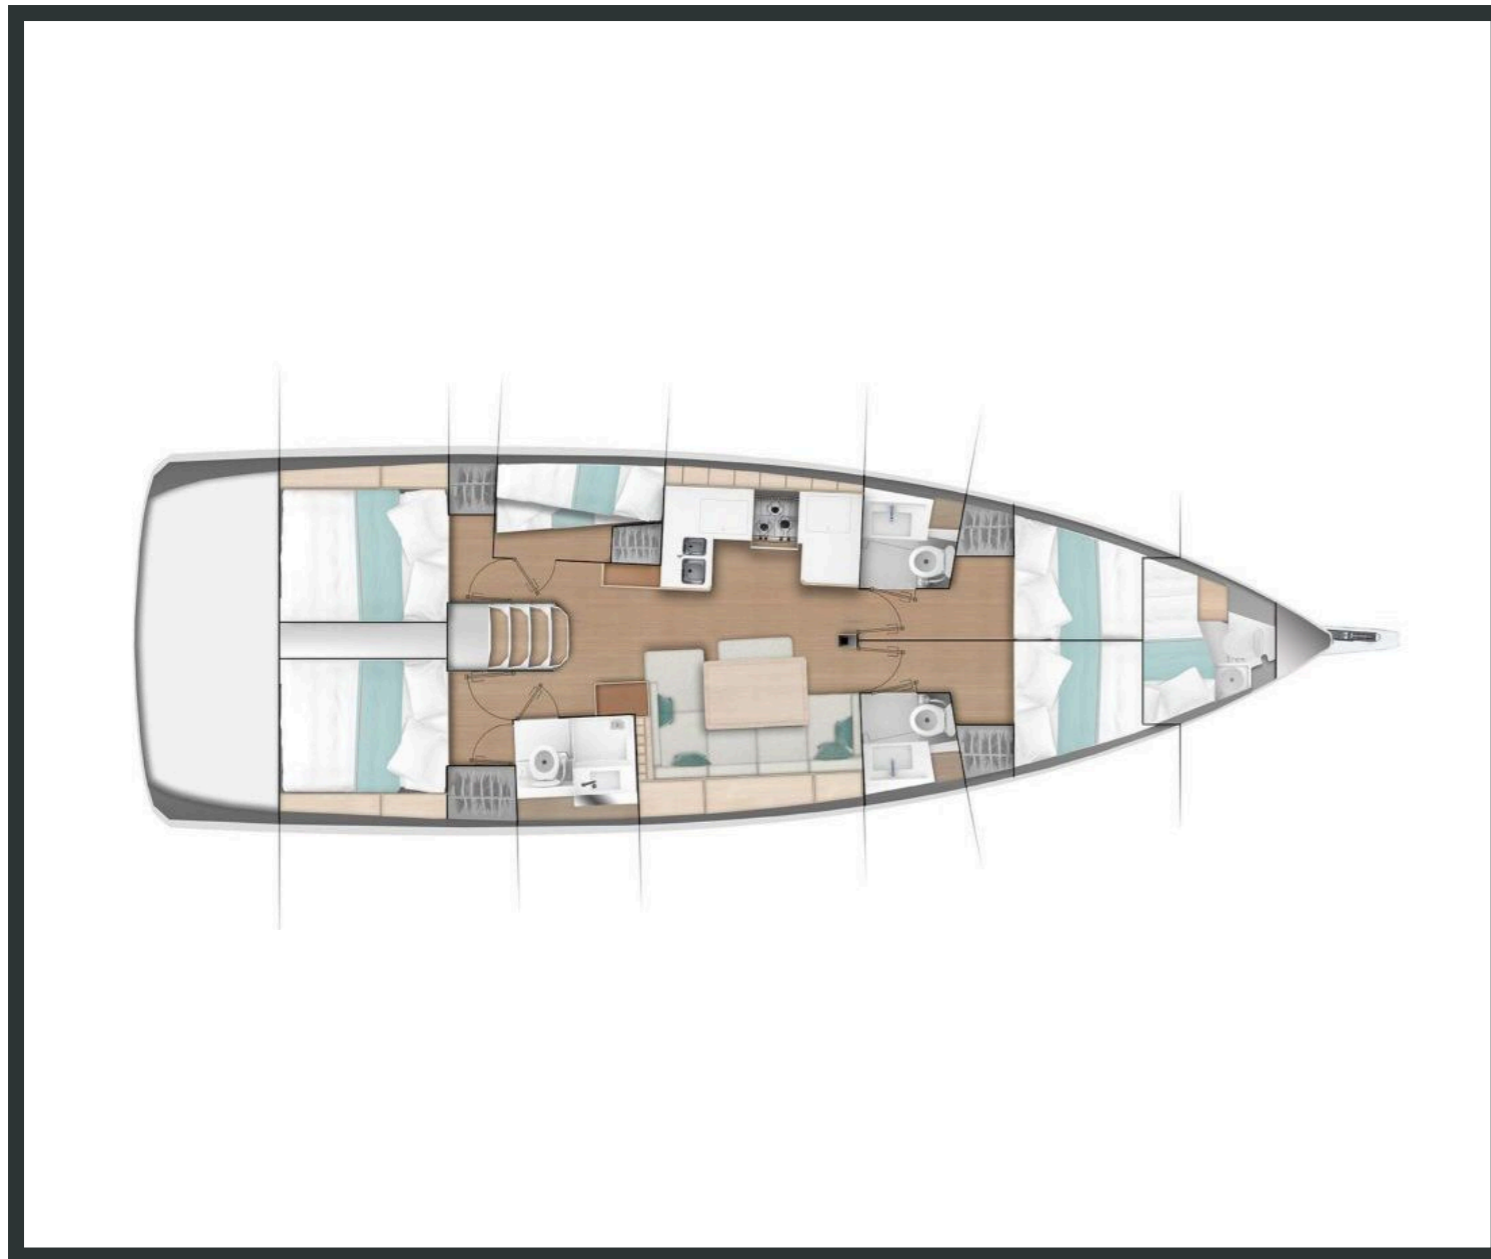

Sun **Odyssey 490**

Marina II, Model 2021

Sun **Odyssey 490 / Marina II**, Model 2021

12 guests / **5 +1** cabins / **3** wc

Just by looking at her, it seems that during the development of the Sun Odyssey 490 the goal was clear; take every element that embodies the Sun Odyssey range and make it even better. The resulting outcome is a sailing yacht where life on board beckons you to join in the unassumed comfort and relaxing simplicity.

Bow Thruster

Solar Panels

From charter bases at: **SKIATHOS**

Available as: **BAREBOAT / SKIPPED / DAY TRIP**

SPECIFICATIONS:

LOA (m) **14.42**
 Beam (m) **4.49**
 Draft (m) **1.65**
 Cabins **6**
 Berths **12**
 Heads **3**
 Engines (hp) **80**

Fuel capacity (lt) **240.0**
 Main sail type **Furling**
 Genoa type **Furling**
 Main sail area (sq.m.) **56.61**
 Genoa sail area (sq.m.) **53.5**
 Cruising speed (knots) **7.5**
 Main engines consumption (lt/h) **8**

Sun **Odyssey 490**
Marina II, Model 2021

Sun **Odysey 490**
Marina II, Model 2021

FULL INVENTORY / EQUIPMENT LIST

Accommodation: ✓ 1 Bow Cabin Head ✓ 1 Bow Single Bed Cabin ✓ 1 Bunk Bed Cabin ✓ 3 Heads
 ✓ 3 Showers ✓ 4 Double Bed Cabins ✓ CabinsBowSkipper
 ✓ Saloon Table Convertible into Double Berth