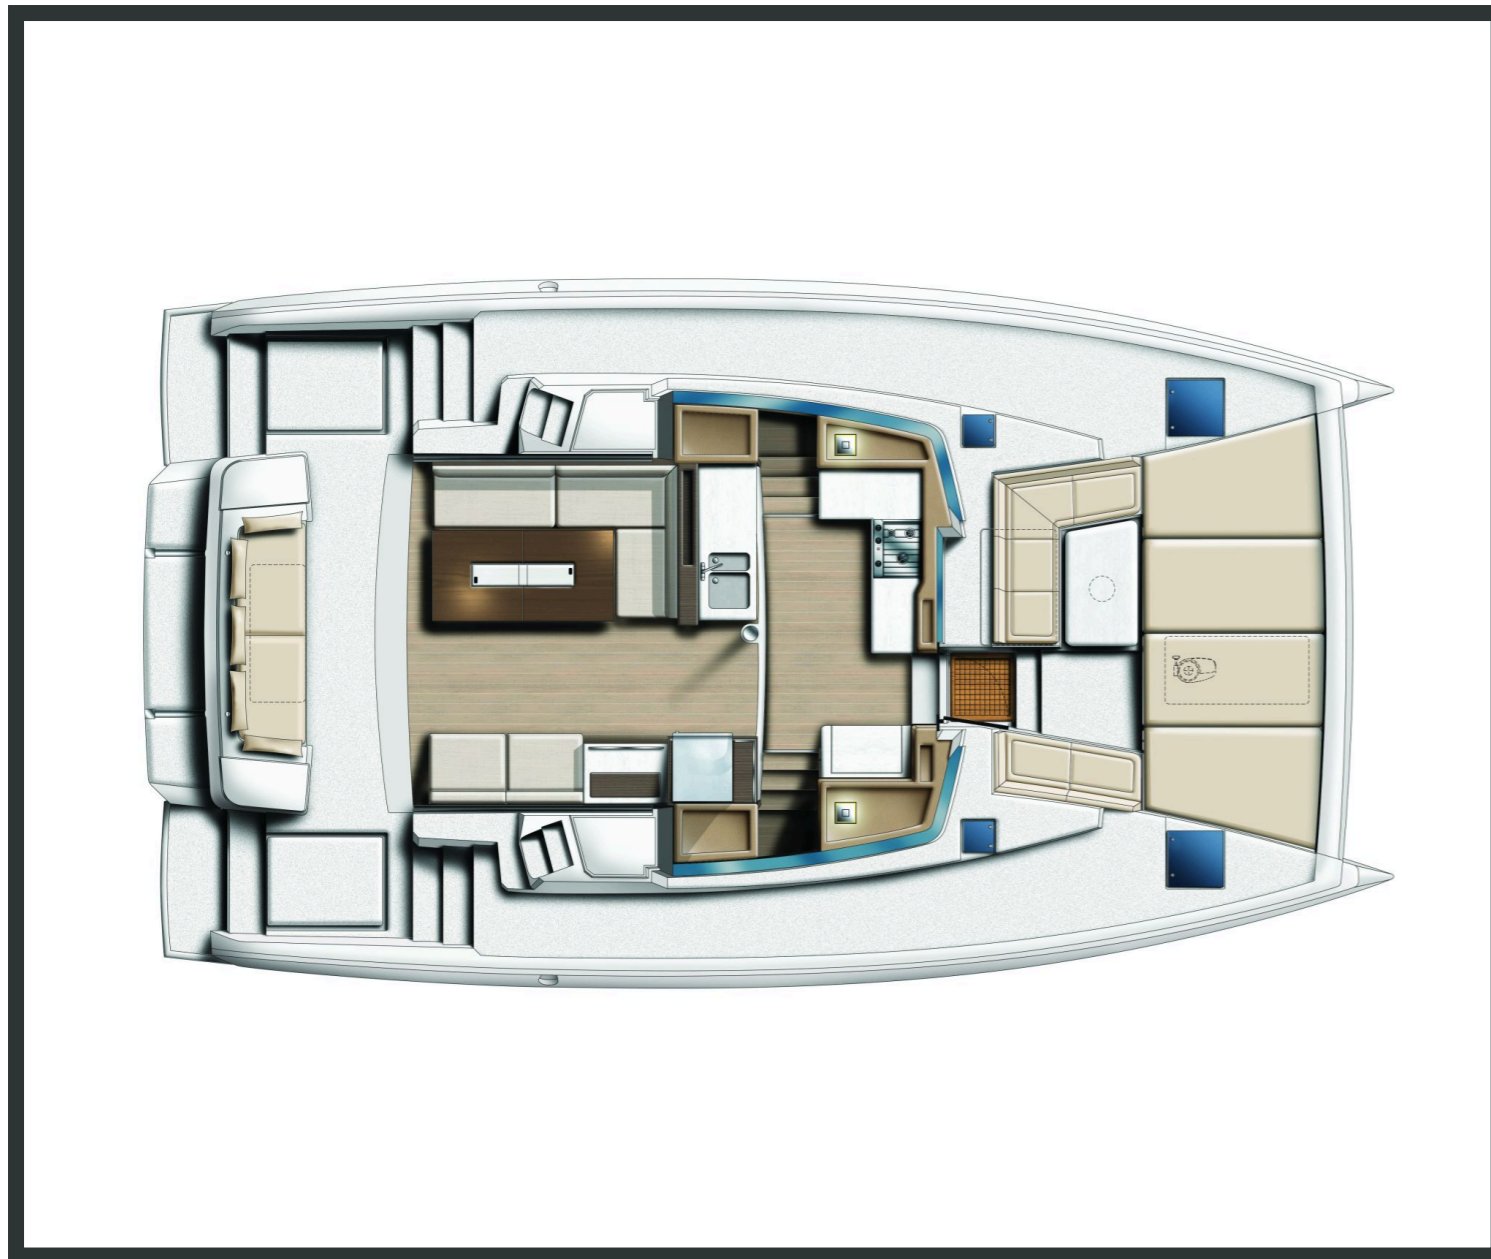

FULL INVENTORY / EQUIPMENT LIST

1. **Galley:** ✓ Bottle & Can Opener ✓ Bowls ✓ Bread Knife ✓ Casserole ✓ Cheese Grater
   ✓ Clothes Pegs ✓ Coffee Cups ✓ Manual filter-coffee machine ✓ Cutting Boards ✓ Drinking Glasses
   ✓ Dustpan & Brush ✓ Forks ✓ Frying Pans ✓ Gas Stove with Burners & Grill ✓ Kettle ✓ Ladle
   ✓ Lemon Squeezer ✓ Main Course Plates ✓ Meat Knives ✓ Oven Gloves
   ✓ Placemats for Hot Pans/Pots ✓ Plates Small ✓ Soup Plates ✓ Heat-resistant Oven Dish
   ✓ Refrigerator ✓ Salad Bowls ✓ Saucepans ✓ Serving Knives ✓ Serving Plates ✓ Serving Tray
   ✓ Small Plates ✓ Soup Spoons ✓ Spaghetti Strainer ✓ Kitchen Spatula ✓ Tapper Ware
   ✓ Tea Spoons ✓ Tea Strainer ✓ Kitchen Tong ✓ Vegetable Knife ✓ Vegetable Peeler ✓ Water Jug
   ✓ Wire Whisk ✓ Wine Glasses ✓ Wooden Spoons
2. **Navigation:** ✓ Battery Operated Navigation Lights Set ✓ Binoculars ✓ Divider ✓ Greek Waters Pilot
   ✓ Hand Bearing Compass ✓ List of Lights of Hellenic Coasts ✓ Navigation Ruler ✓ Pencil Set
   ✓ Sea Charts Area Set
3. **Safety:** ✓ Day Signal Black Ball ✓ Day Signal Black Cone ✓ Bosun's Chair ✓ Distress Flares & Signals
   ✓ Signalling Mirror ✓ Emergency Tiller ✓ EPIRB Device ✓ Fire Extinguishers
   ✓ First Aid Kit & Medical-First Aid Instructions ✓ Floating Light ✓ Fog Horn ✓ Horseshoe Lifebuoy
   ✓ Adult Life Jackets ✓ Child Life Jackets ✓ Liferaft ✓ Radar Reflector
   ✓ Safety Harnesses with Belts ✓ Set of Flags, C.N.Q. ✓ Wire Cutter ✓ Set of Wooden plugs
4. **Sails / Covers:** ✓ Full Batten Main Sail ✓ Self Tacking Jib
5. **Spares / Tools:** ✓ Boat Manuals ✓ Engine(s) Spare Parts Box ✓ Holding Tanks ✓ Sails Repair Kit
   ✓ Scissors ✓ Toolbox ✓ Torch Light

NEED ASSISTANCE? GET HELP

CHARTER ENQUIRY

SPECIAL OFFERS