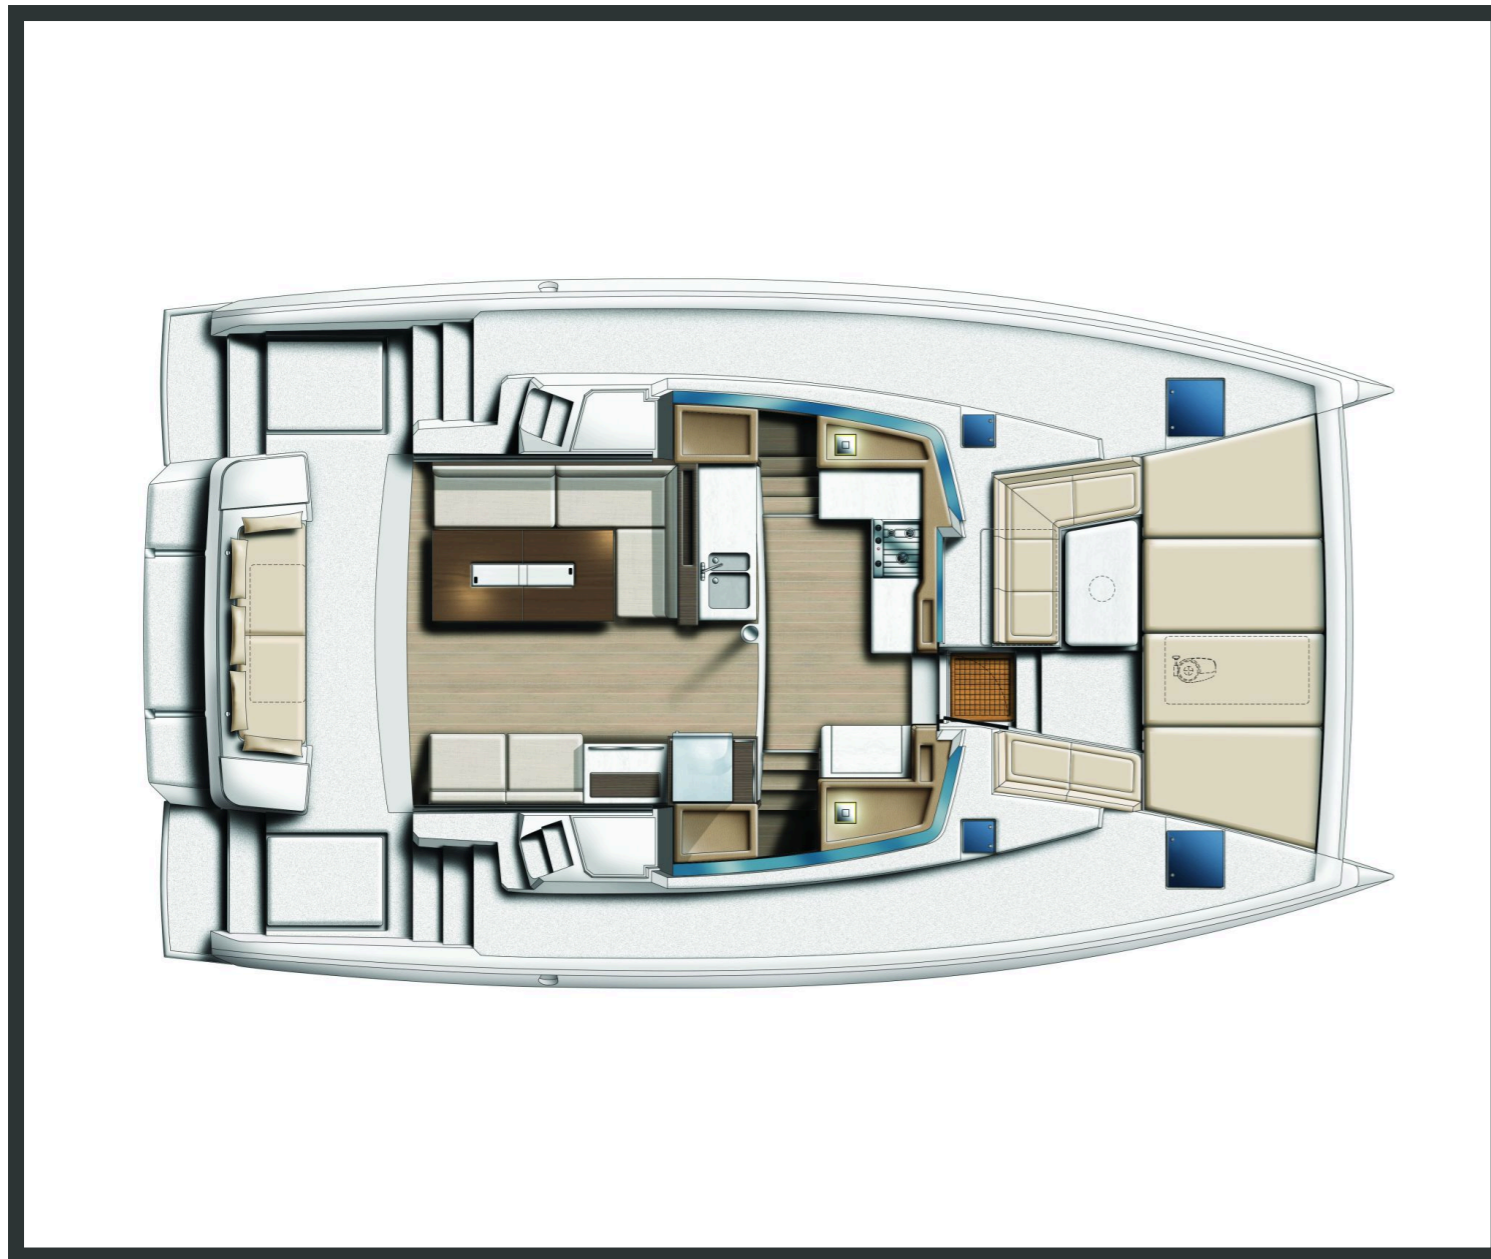

FULL INVENTORY / EQUIPMENT LIST

1. **Galley:** ✓ Bottle & Can Opener ✓ Bowls ✓ Bread Knife ✓ Casserole ✓ Cheese Grater
   ✓ Clothes Pegs ✓ Coffee Cups ✓ Manual filter-coffee machine ✓ Cutting Boards ✓ Drinking Glasses
   ✓ Dustpan & Brush ✓ Forks ✓ Frying Pans ✓ Gas Stove with Burners & Grill ✓ Kettle ✓ Ladle
   ✓ Lemon Squeezer ✓ Main Course Plates ✓ Meat Knives ✓ Oven Gloves
   ✓ Placemats for Hot Pans/Pots ✓ Plates Small ✓ Soup Plates ✓ Heat-resistant Oven Dish
   ✓ Refrigerator ✓ Salad Bowls ✓ Saucepans ✓ Serving Knives ✓ Serving Plates ✓ Serving Tray
   ✓ Small Plates ✓ Soup Spoons ✓ Spaghetti Strainer ✓ Kitchen Spatula ✓ Tapper Ware
   ✓ Tea Spoons ✓ Tea Strainer ✓ Kitchen Tong ✓ Vegetable Knife ✓ Vegetable Peeler ✓ Water Jug
   ✓ Wire Whisk ✓ Wine Glasses ✓ Wooden Spoons
2. **Navigation:** ✓ Battery Operated Navigation Lights Set ✓ Binoculars ✓ Divider ✓ Greek Waters Pilot
   ✓ Hand Bearing Compass ✓ List of Lights of Hellenic Coasts ✓ Navigation Ruler ✓ Pencil Set
   ✓ Sea Charts Area Set
3. **Safety:** ✓ Day Signal Black Ball ✓ Day Signal Black Cone ✓ Bosun's Chair ✓ Distress Flares & Signals
   ✓ Signalling Mirror ✓ Emergency Tiller ✓ EPIRB Device ✓ Fire Extinguishers
   ✓ First Aid Kit & Medical-First Aid Instructions ✓ Floating Light ✓ Fog Horn ✓ Horseshoe Lifebuoy
   ✓ Adult Life Jackets ✓ Child Life Jackets ✓ Liferaft ✓ Radar Reflector
   ✓ Safety Harnesses with Belts ✓ Set of Flags, C.N.Q. ✓ Wire Cutter ✓ Set of Wooden plugs
4. **Sails / Covers:** ✓ Full Batten Main Sail ✓ Self Tacking Jib
5. **Spares / Tools:** ✓ Boat Manuals ✓ Engine(s) Spare Parts Box ✓ HoldingTanks ✓ Sails Repair Kit
   ✓ Scissors ✓ Toolbox ✓ Torch Light

NEED ASSISTANCE? GET HELP

CHARTER ENQUIRY

SPECIAL OFFERS