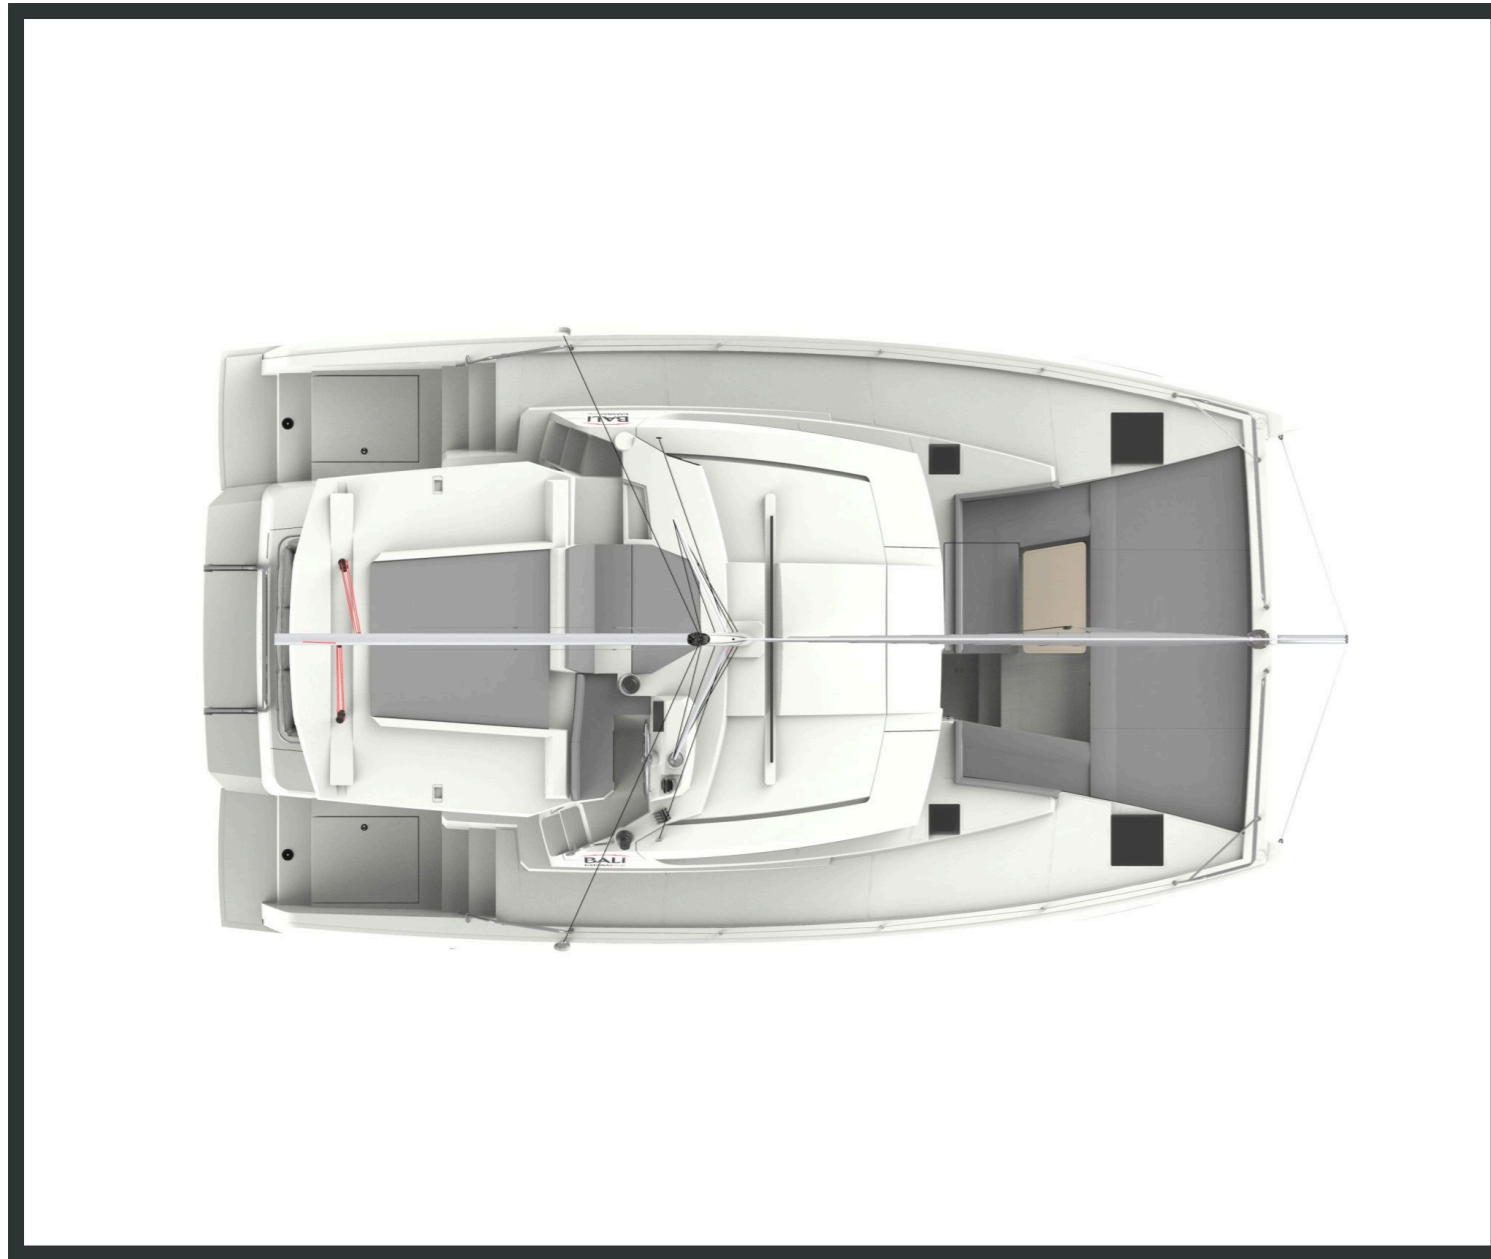

## Bali 4.2

Stella Maris, Model 2025

**Bali 4.2 / Stella Maris, Model 2025**

**11 guests / 4 +1 cabins / 4 +1 wc**

The Bali 4.2 blends efficiency, comfort and smart design in a modern cruising catamaran. Her optimized hulls deliver smooth, stable sailing, while the signature open-plan layout connects the saloon directly to the forward cockpit for exceptional space and light. Well-equipped and thoughtfully designed, she offers outstanding comfort and practicality for effortless cruising.

Air Condition

Generator

Solar Panels

Water Maker

From charter bases at: **LEFKAS / PREVEZA**

Available as: **BAREBOAT / SKIPPED**

**SPECIFICATIONS:**

LOA (m)	<b>12.45</b>	Main sail type	<b>Full Batten</b>
Beam (m)	<b>7.07</b>	Genoa type	<b>Self tacking jib</b>
Draft (m)	<b>1.12</b>	Main sail area (sq.m.)	<b>50</b>
Cabins	<b>5</b>	Genoa sail area (sq.m.)	<b>35</b>
Berths	<b>11</b>	Cruising speed (knots)	<b>7</b>
Heads	<b>5</b>	Main engines consumption (lt/h)	<b>11</b>
Engines (hp)	<b>2 X 47,5</b>	Generators consumption (lt/h)	<b>4</b>
Fuel capacity (lt)	<b>800.0</b>		

Bali 4.2  
Stella Maris, Model 2025

Bali **4.2**  
Stella Maris, Model 2025