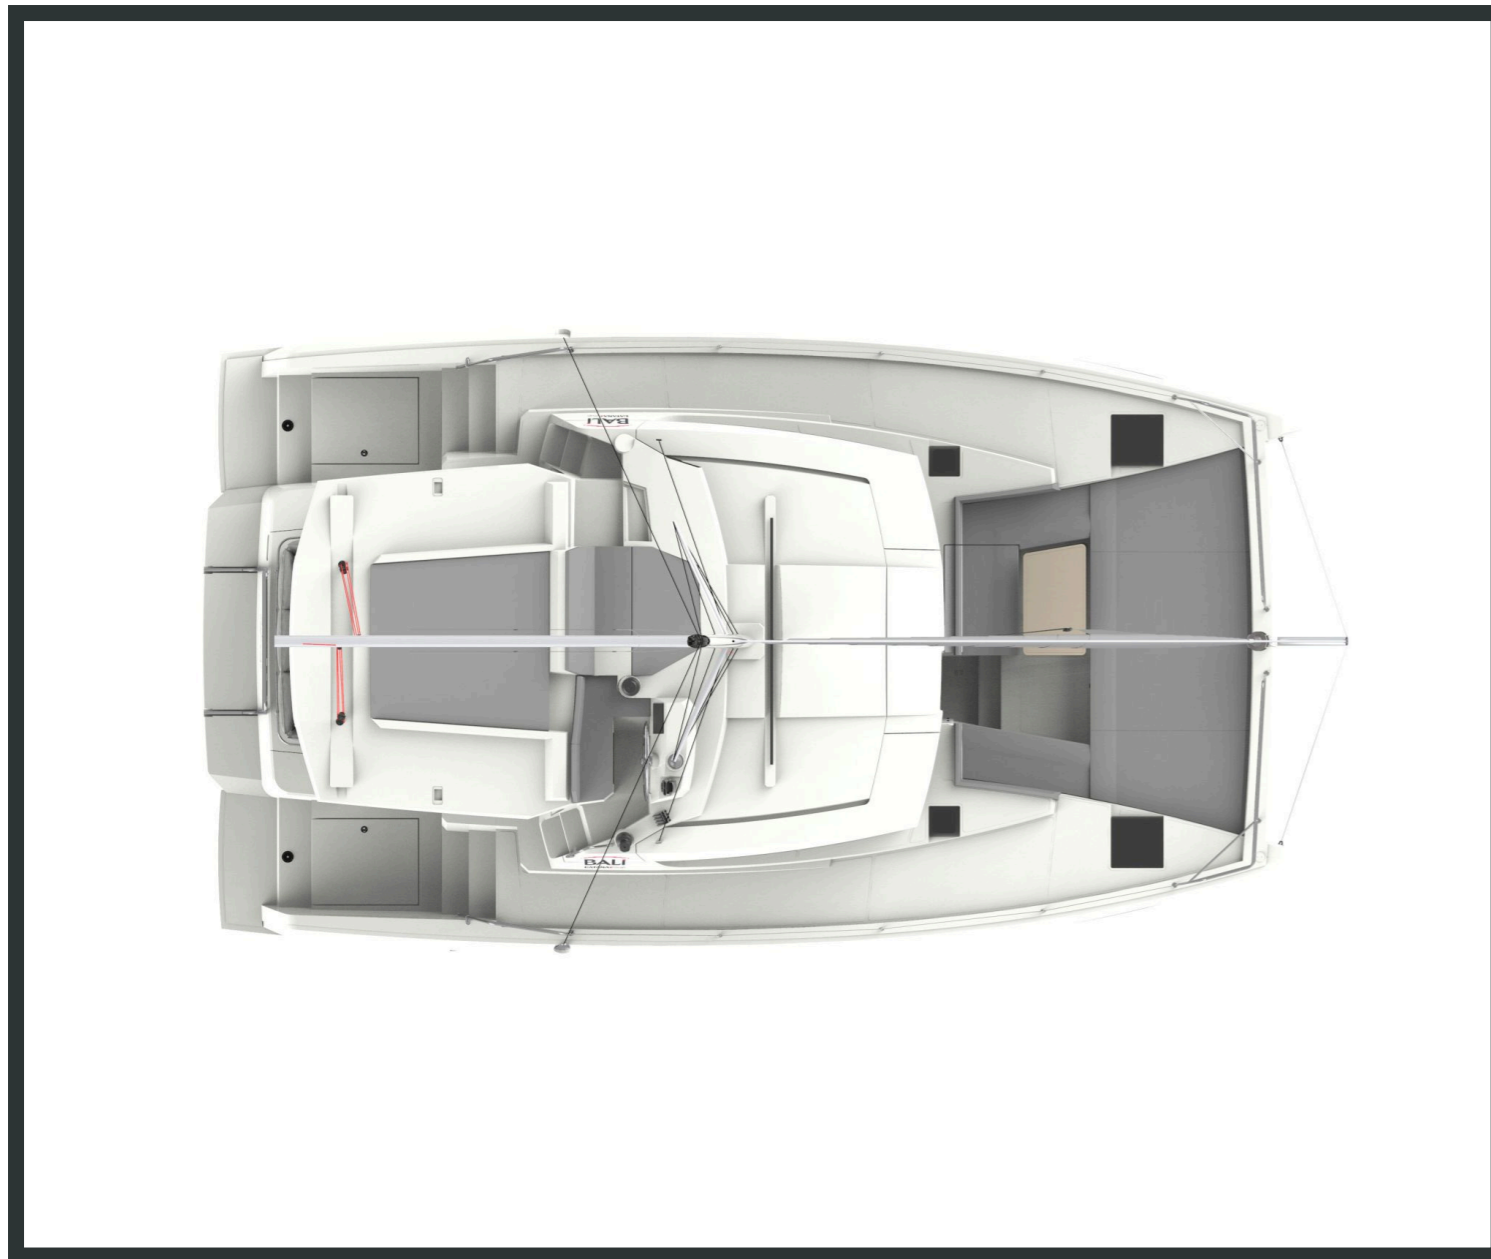

## Bali 4.2

Stella Maris, Model 2025

**Bali 4.2 / Stella Maris, Model 2025**

**12 guests / 4 +1 cabins / 4 +1 wc**

The Bali 4.2 blends efficiency, comfort and smart design in a modern cruising catamaran. Her optimized hulls deliver smooth, stable sailing, while the signature open-plan layout connects the saloon directly to the forward cockpit for exceptional space and light. Well-equipped and thoughtfully designed, she offers outstanding comfort and practicality for effortless cruising.

Air Condition

Generator

Solar Panels

Water Maker

From charter bases at: **LEFKAS / PREVEZA**

Available as: **BAREBOAT / SKIPPED**

**SPECIFICATIONS:**

LOA (m)	<b>12.45</b>	Main sail type	<b>Full Batten</b>
Beam (m)	<b>7.07</b>	Genoa type	<b>Self tacking jib</b>
Draft (m)	<b>1.12</b>	Main sail area (sq.m.)	<b>50</b>
Cabins	<b>5</b>	Genoa sail area (sq.m.)	<b>35</b>
Berths	<b>12</b>	Crusing speed (knots)	<b>7</b>
Heads	<b>5</b>	Main engines consumption (lt/h)	<b>11</b>
Engines (hp)	<b>2 X 47,5</b>	Generators consumption (lt/h)	<b>4</b>
Fuel capacity (lt)	<b>800.0</b>		

Bali **4.2**  
Stella Maris, Model 2025

Bali **4.2**  
Stella Maris, Model 2025