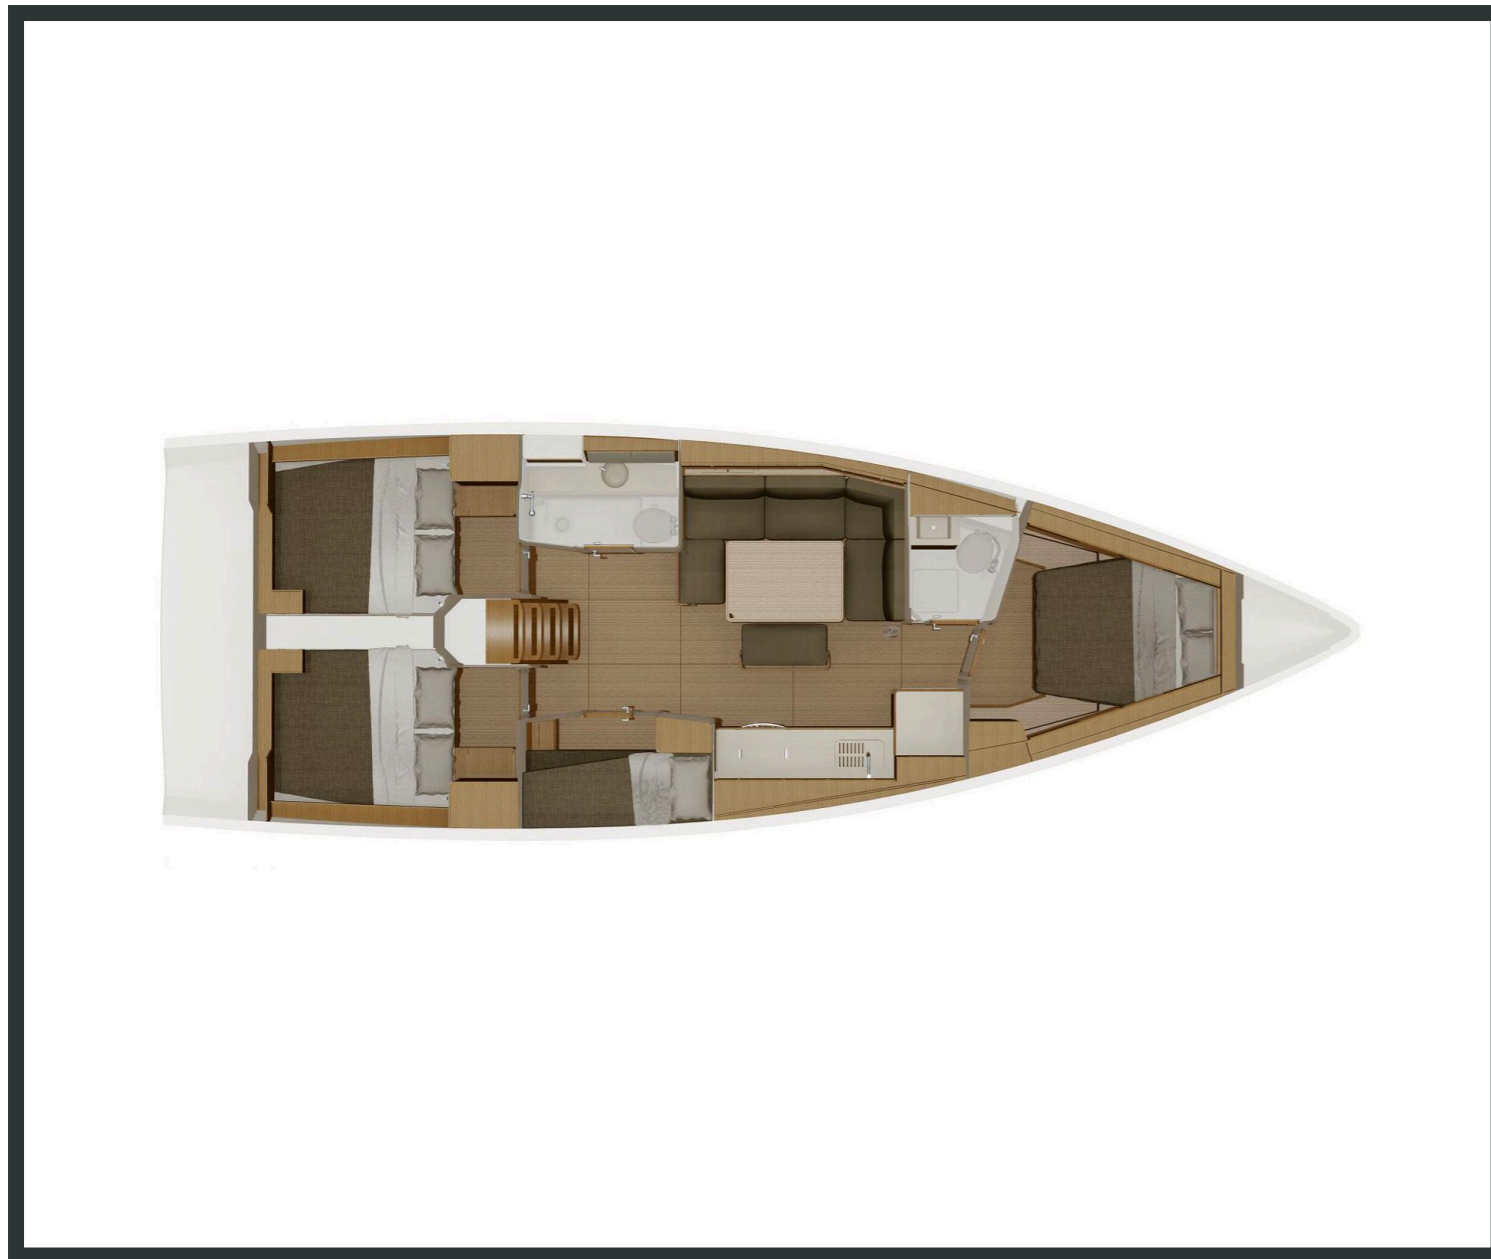

Dufour **430**

Hierax, Model 2022

Dufour **430 / Hierax**, Model 2022

10 guests / **4** cabins / **2** wc

This brand-new Dufour 430 is a serious eye-catcher that taunts you at first sight to put her through her paces. She is an outstanding sailor with sleek, flash decks and an impressive list of extra top-of-the-line equipment on board.

Bow Thruster

Solar Panels

From charter bases at: **VOLOS**

Available as: **BAREBOAT / SKIPPED / DAY TRIP**

SPECIFICATIONS:

LOA (m)	13.24	Fuel capacity (lt)	250.0
Beam (m)	4.3	Main sail type	Batten
Draft (m)	1.75	Genoa type	Self tacking jib
Cabins	4	Main sail area (sq.m.)	52
Berths	10	Genoa sail area (sq.m.)	40
Heads	2	Crusing speed (knots)	7
Engines (hp)	51	Main engines consumption (lt/h)	6.5

Dufour **430**
Hierax, Model 2022

Dufour **430**
Hierax, Model 2022

FULL INVENTORY / EQUIPMENT LIST

Accommodation: ✓ 1 Bunk Bed Cabin ✓ 2 Heads ✓ 2 Showers ✓ 3 Double Bed Cabins

✓ Saloon Table Convertible into Double Berth

✓ USB Charging Ports in the Saloon

Deck: ✓ Anchor ✓ Anchor Chain ✓ Anchor Windlass Control ✓ Anchor Windlass Handle

✓ Boat Hook ✓ Cockpit Shower ✓ Cockpit Table ✓ Deck Brush ✓ Diesel canister 20L ✓ Dinghy