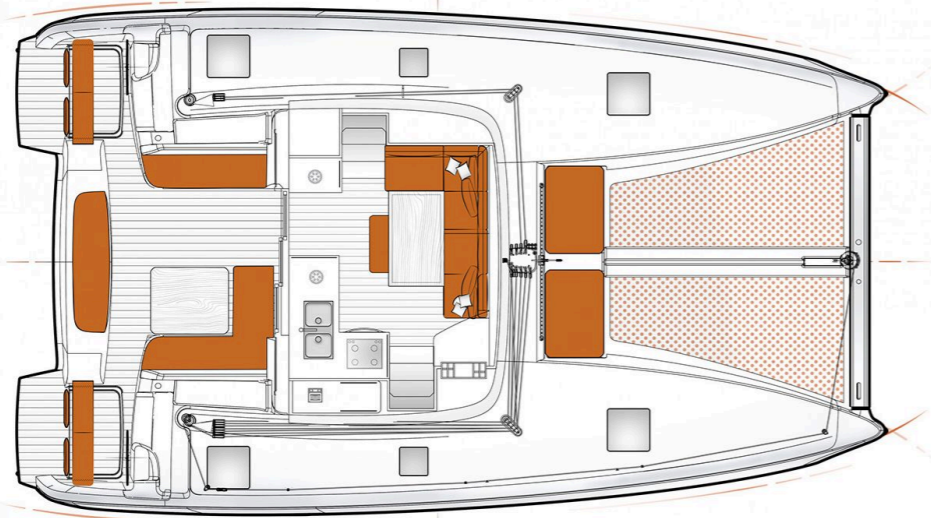

Excess **11**

Geva Mare X, Model 2022

Excess 11 / Geva Mare X, Model 2022
12 guests / 4 +2 cabins / 2 +1 wc

The Excess 11 has an assertive and qualitative personality that breaks with the codes of traditional sailboats. Her design embodies this new philosophy, both modern and sporty.

Solar Panels

From charter bases at: **KOS / RHODES**
 Available as: **BAREBOAT / SKIPPED / DAY TRIP**

SPECIFICATIONS:

| | | | |
|--------------|--------------|---------------------------------|-------------------------|
| LOA (m) | 11.42 | Fuel capacity (lt) | 440.0 |
| Beam (m) | 6.59 | Main sail type | Full Batten |
| Draft (m) | 1.15 | Genoa type | Self tacking jib |
| Cabins | 6 | Main sail area (sq.m.) | 55 |
| Berths | 12 | Genoa sail area (sq.m.) | 22 |
| Heads | 3 | Crusing speed (knots) | 6 |
| Engines (hp) | 2x30 | Main engines consumption (lt/h) | 8 |

Excess **11**
Geva Mare X, Model 2022

Excess **11**
Geva Mare X, Model 2022

FULL INVENTORY / EQUIPMENT LIST

Accommodation: ✓ 1 Bow Cabin Head ✓ 2 Bow Single Bed Cabins ✓ 2 Heads ✓ 2 Showers
 ✓ 4 Double Bed Cabins ✓ Saloon Table Convertible into Double Berth