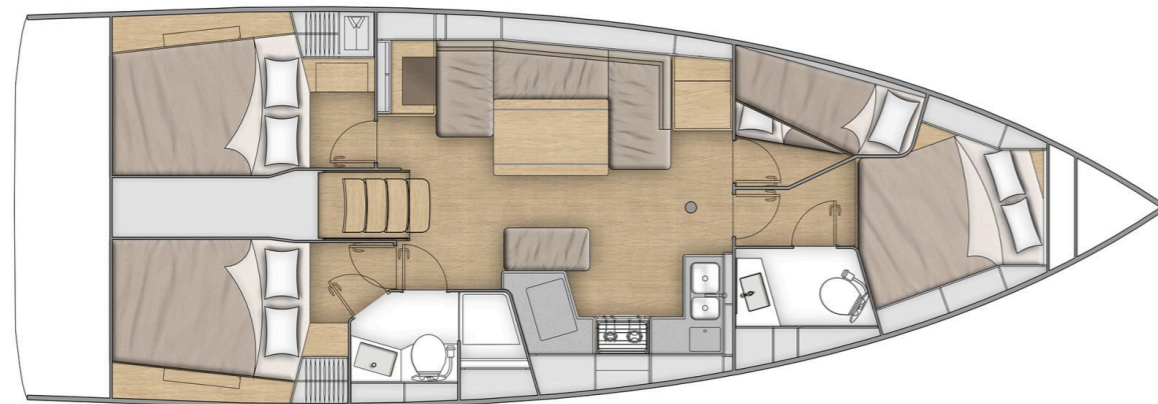

Oceanis **40.1**

Mojito, Model 2021

Oceanis **40.1 / Mojito**, Model 2021

10 guests / **4** cabins / **2** wc

This brand new Oceanis 40.1 offers unrivalled deck and interior space for her class without making any sailing performance concessions.

Oceanis **40.1**
Mojito, Model 2021

FULL INVENTORY / EQUIPMENT LIST

Accommodation: ✓ 1 Bunk Bed Cabin ✓ 2 Heads ✓ 2 Showers ✓ 3 Double Bed Cabins

✓ Saloon Table Convertible into Double Berth

Bedding / Linen: ✓ Blankets ✓ Hangers ✓ Linen & Bedding ✓ Pillows ✓ Pillowcases ✓ Sheets
✓ Bath Towels ✓ Face Towels