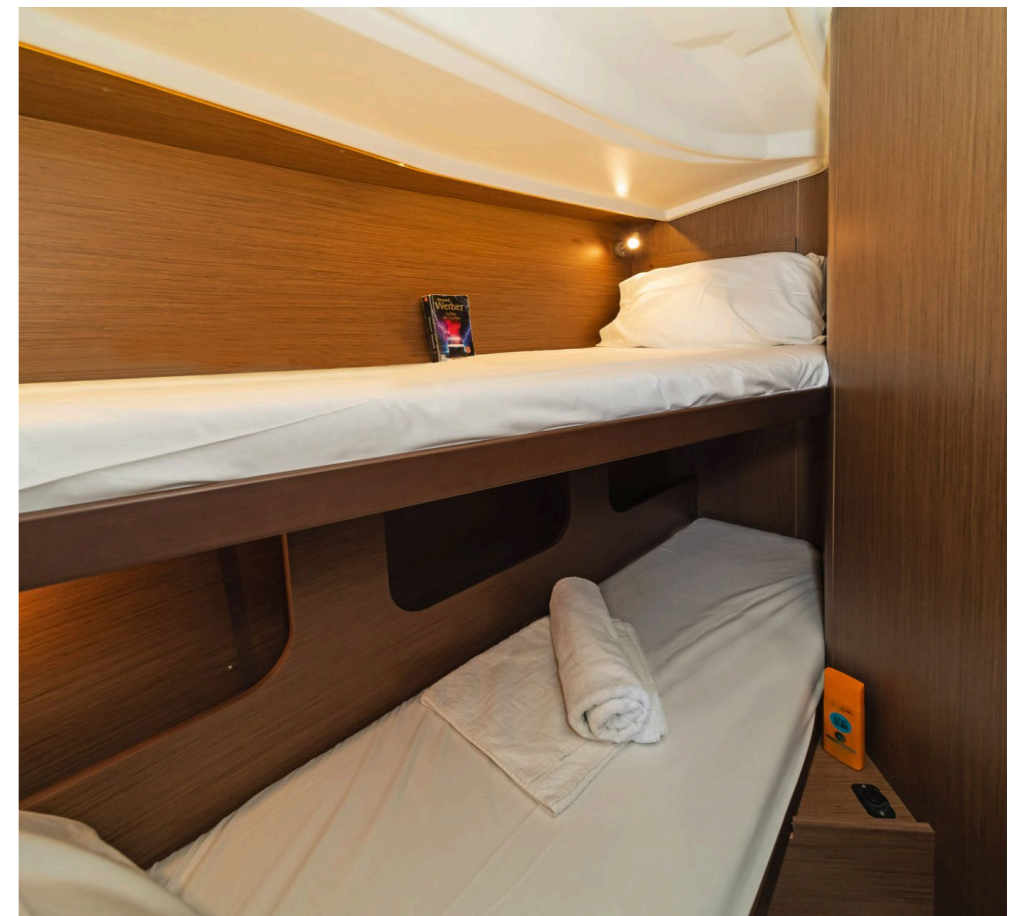

Oceanis **40.1**

Mojito, Model 2021

Oceanis **40.1 / Mojito**, Model 2021

10 guests / **4** cabins / **2** wc

This brand new Oceanis 40.1 offers unrivalled deck and interior space for her class without making any sailing performance concessions.

Oceanis **40.1**
Mojito, Model 2021

FULL INVENTORY / EQUIPMENT LIST

Accommodation: ✓ 1 Bunk Bed Cabin ✓ 2 Heads ✓ 2 Showers ✓ 3 Double Bed Cabins

✓ Saloon Table Convertible into Double Berth

Bedding / Linen: ✓ Blankets ✓ Hangers ✓ Linen & Bedding ✓ Pillows ✓ Pillowcases ✓ Sheets
✓ Bath Towels ✓ Face Towels

Comfort / Pleasure: ✓ 220V Sockets ✓ Bow Thruster ✓ Cockpit Cushions ✓ Cockpit Speakers
✓ Deck Sunpads ✓ Electric Toilets ✓ Fans in Cabins ✓ Fans in Saloon ✓ Hot Water ✓ Music Player
✓ Saloon Speakers ✓ Snorkelling Sets ✓ 220V Sockets in the Cabins ✓ 220V Sockets in the Saloon
✓ Solar Panels ✓ USB Charging Ports