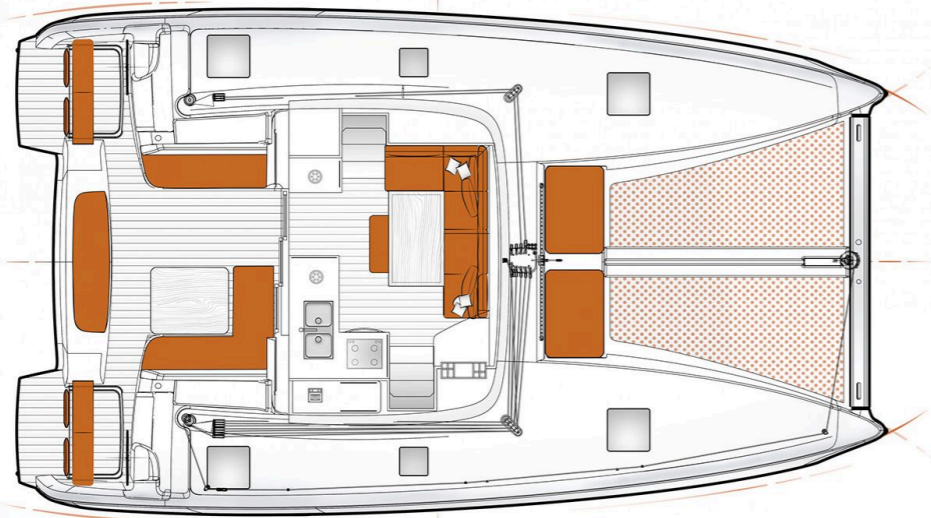

Excess **11**
One Kiss, Model 2024

Excess 11 / One Kiss, Model 2024
12 guests / 4 +2 cabins / 2 +1 wc

The Excess 11 has an assertive and qualitative personality that breaks with the codes of traditional sailboats. Her design embodies this new philosophy, both modern and sporty.

Excess **11**
One Kiss, Model 2024

Excess **11**
One Kiss, Model 2024

FULL INVENTORY / EQUIPMENT LIST

- Accommodation:** ✓ 1 Bow Cabin Head ✓ 2 Bow Single Bed Cabins ✓ 2 Heads ✓ 2 Showers
 ✓ 4 Double Bed Cabins ✓ Saloon Table Convertible into Double Berth
- Bedding / Linen:** ✓ Blankets ✓ Hangers ✓ Linen & Bedding ✓ Pillows ✓ Pillowcases ✓ Sheets
 ✓ Bath Towels ✓ Face Towels
- Comfort / Pleasure:** ✓ 220V Sockets ✓ Cockpit Cushions ✓ Electric Toilets
 ✓ Entertainment Audio System ✓ Fans in Cabins ✓ Fans in Saloon ✓ Hot Water ✓ Saloon Speakers
 ✓ Snorkelling Sets ✓ 220V Sockets in the Cabins ✓ 220V Sockets in the Saloon ✓ Solar Panels
 ✓ USB Charging Ports in the Cabins ✓ USB Charging Ports in the Saloon
- Deck:** ✓ Anchor ✓ Anchor Chain ✓ Anchor Windlass Control ✓ Anchor Windlass Handle
 ✓ Boat Hook ✓ Cockpit Shower ✓ Cockpit Table ✓ Deck Brush ✓ Diesel canister 20L
 ✓ Dinghy Oars & Locks ✓ Dinghy Portable Pump ✓ Dinghy Repair Kit ✓ Electric Anchor Windlass
 ✓ Electric Winch(es) ✓ Spare Engine Oil ✓ Fenders ✓ Flag Halyards ✓ Refueling Funnel
 ✓ Gangway Inox ✓ Gas Bottles ✓ Mooring Ropes 25m ✓ Mooring Ropes 50m ✓ Outboard Motor
 ✓ Fuel Jerry Can for Outboard Motor ✓ Padlocks ✓ Plastic Bucket ✓ Rigid Bottom Dinghy
 ✓ Ropes Spare ✓ Spare Anchor ✓ Spare Anchor Chain 10m ✓ Swimming Ladder ✓ Tanks Opener
 ✓ Water Hose & Adaptors ✓ Winch Handles
- Electricity:** ✓ Battery Charger ✓ Inverter ✓ 220V Shore Power Cable ✓ 220V Cable Adaptors
- Electronics:** ✓ Depth Sounder ✓ GPS Plotter ✓ Speed Log ✓ VHF ✓ Wind System