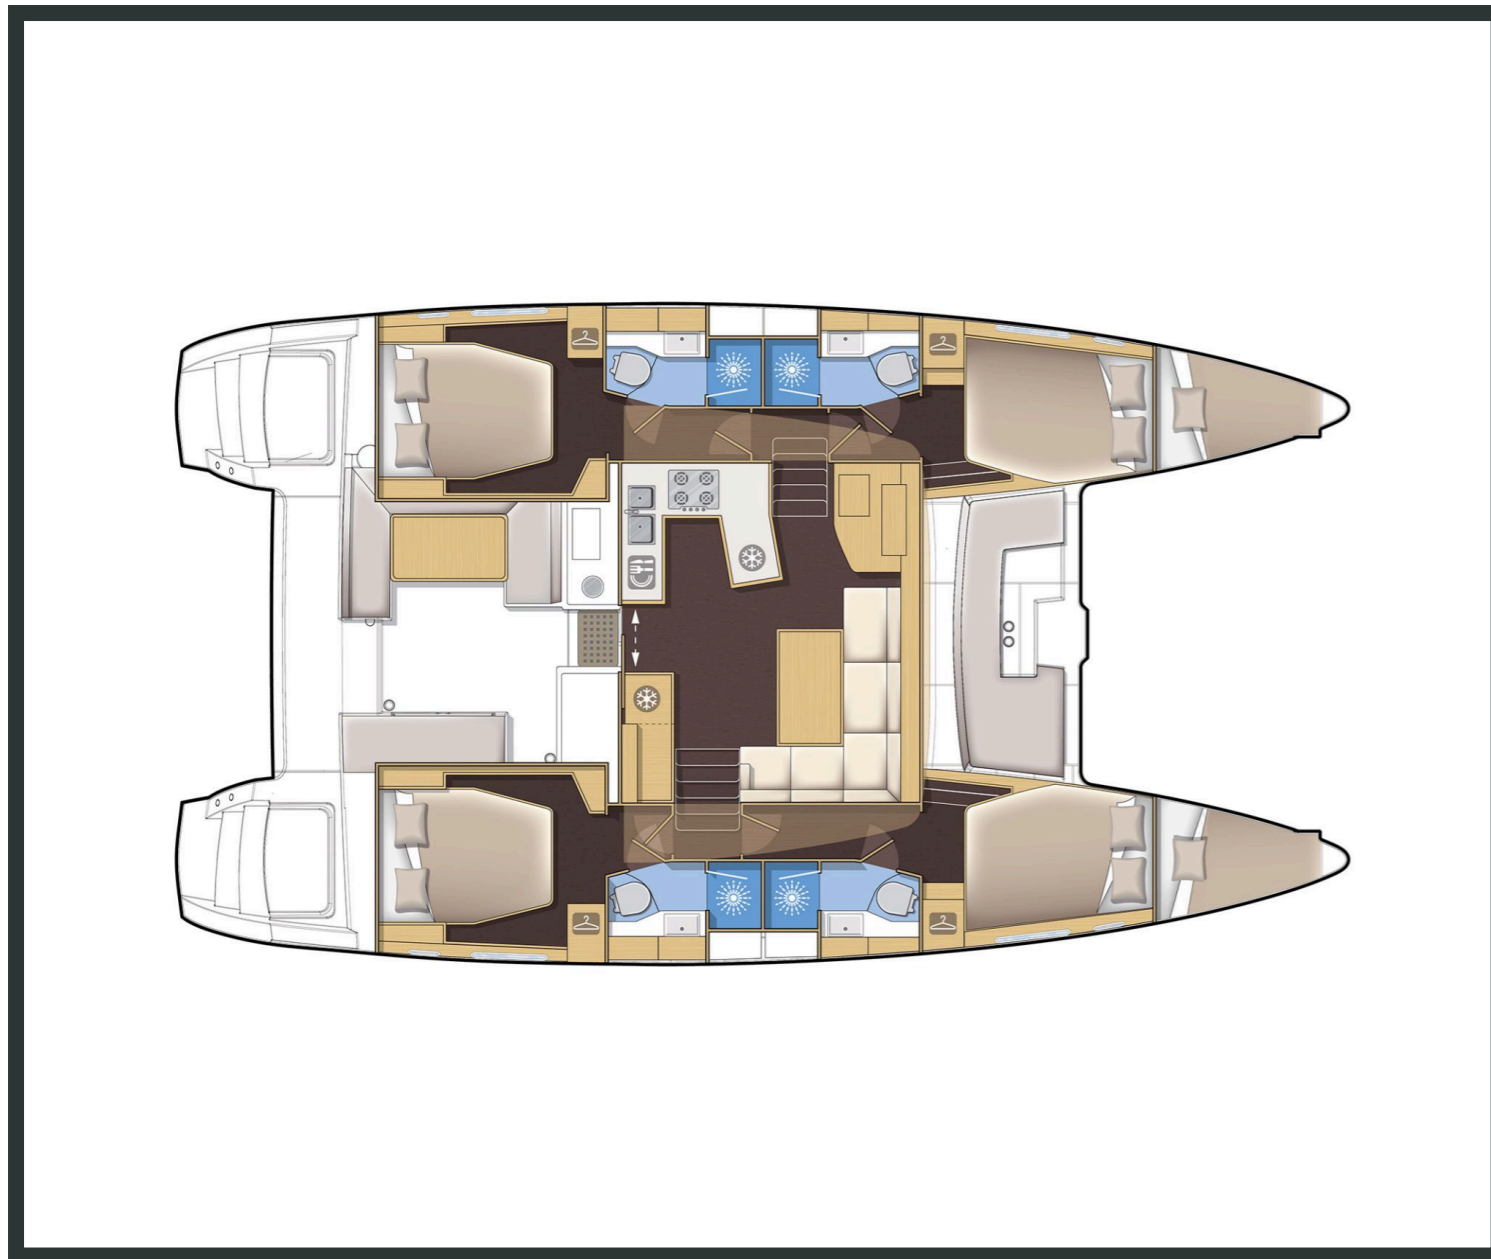

Lagoon **450F**
Kon-Tiki, Model 2019

FULL INVENTORY / EQUIPMENT LIST

Accommodation: ✓ 1 Bow Cabin Head ✓ 2 Bow Single Bed Cabins ✓ 4 Double Bed Cabins ✓ 4 Heads
✓ 4 Showers ✓ Saloon Table Convertible into Double Berth

Bedding / Linen: ✓ Blankets ✓ Hangers ✓ Linen & Bedding ✓ Pillows ✓ Pillowcases ✓ Sheets
✓ Bath Towels ✓ Face Towels

Comfort / Pleasure: ✓ 220V Sockets ✓ Air Condition ✓ Air Heating ✓ Bow Thruster
✓ Cockpit Cushions ✓ Cockpit Fridge ✓ Cockpit Speakers ✓ Electric Toilets ✓ Fans in Cabins
✓ Fans in Saloon ✓ Fly Bridge ✓ Fly Bridge Cushions ✓ Fly Bridge Sunpads ✓ Generator
✓ Hot Water ✓ Saloon Speakers ✓ Snorkelling Sets ✓ 220V Sockets in the Cabins
✓ 220V Sockets in the Saloon ✓ Solar Panels ✓ Sunpads Bow ✓ USB Charging Ports
✓ USB Charging Ports in the Cabins ✓ USB Charging Ports in the Saloon ✓ Water Maker

Deck: ✓ Anchor ✓ Anchor Chain ✓ Anchor Windlass Control ✓ Anchor Windlass Handle
✓ Boat Hook ✓ Cockpit Shower ✓ Cockpit Table ✓ Deck Brush ✓ Diesel canister 20L ✓ Dinghy
✓ Dinghy Oars & Locks ✓ Dinghy Portable Pump ✓ Dinghy Repair Kit ✓ Electric Anchor Windlass
✓ Electric Winch(es) ✓ Spare Engine Oil ✓ Fenders ✓ Flag Halyards ✓ Refueling Funnel
✓ Gas Bottles ✓ Hydraulic Gangway ✓ Mooring Ropes 25m ✓ Mooring Ropes 50m
✓ Outboard Motor ✓ Fuel Jerry Can for Outboard Motor ✓ Padlocks ✓ Plastic Bucket
✓ Ropes Spare ✓ Spare Anchor ✓ Spare Anchor Chain 10m ✓ Swimming Ladder ✓ Tanks Opener
✓ Water Hose & Adaptors ✓ Winch Handles

Electricity: ✓ Battery Charger ✓ Inverter ✓ 220V Shore Power Cable ✓ 220V Cable Adaptors

Electronics: ✓ Auto Pilot ✓ Depth Sounder ✓ GPS Plotter ✓ GPS Plotter in Helm Station
✓ Speed Log ✓ VHF ✓ Wind System

Galley: ✓ Bottle & Can Opener ✓ Bowls ✓ Bread Knife ✓ Casserole ✓ Cheese Grater
✓ Clothes Pegs ✓ Coffee Cups ✓ Manual filter-coffee machine ✓ Cutting Boards ✓ Drinking Glasses
✓ Dustpan & Brush ✓ Forks ✓ Freezer ✓ Frying Pans ✓ Gas Stove with Burners & Grill ✓ Kettle
✓ Ladle ✓ Lemon Squeezer ✓ Main Course Plates ✓ Meat Knives ✓ Microwave ✓ Oven Gloves
✓ Placemats for Hot Pans/Pots ✓ Plates Small ✓ Soup Plates ✓ Heat-resistant Oven Dish
✓ Refrigerator ✓ Salad Bowls ✓ Saucepans ✓ Serving Knives ✓ Serving Plates ✓ Serving Tray
✓ Small Plates ✓ Soup Spoons ✓ Spaghetti Strainer ✓ Kitchen Spatula ✓ Tapper Ware
✓ Tea Spoons ✓ Tea Strainer ✓ Kitchen Tong ✓ Vegetable Knife ✓ Vegetable Peeler ✓ Water Jug
✓ Wire Whisk ✓ Wine Glasses ✓ Wooden Spoons

Navigation: ✓ Battery Operated Navigation Lights Set ✓ Binoculars ✓ Divider ✓ Greek Waters Pilot
✓ Hand Bearing Compass ✓ List of Lights of Hellenic Coasts ✓ Navigation Ruler ✓ Pencil Set
✓ Sea Charts Area Set

Safety: ✓ Day Signal Black Ball ✓ Day Signal Black Cone ✓ Bosun's Chair ✓ Distress Flares & Signals
✓ Signalling Mirror ✓ Emergency Tiller ✓ EPIRB Device ✓ Fire Extinguishers
✓ First Aid Kit & Medical-First Aid Instructions ✓ Floating Light ✓ Fog Horn ✓ Horseshoe Lifebuoy
✓ Adult Life Jackets ✓ Child Life Jackets ✓ Liferaft ✓ Radar Reflector
✓ Safety Harnesses with Belts ✓ Set of Flags, C.N.Q. ✓ Wire Cutter ✓ Set of Wooden plugs