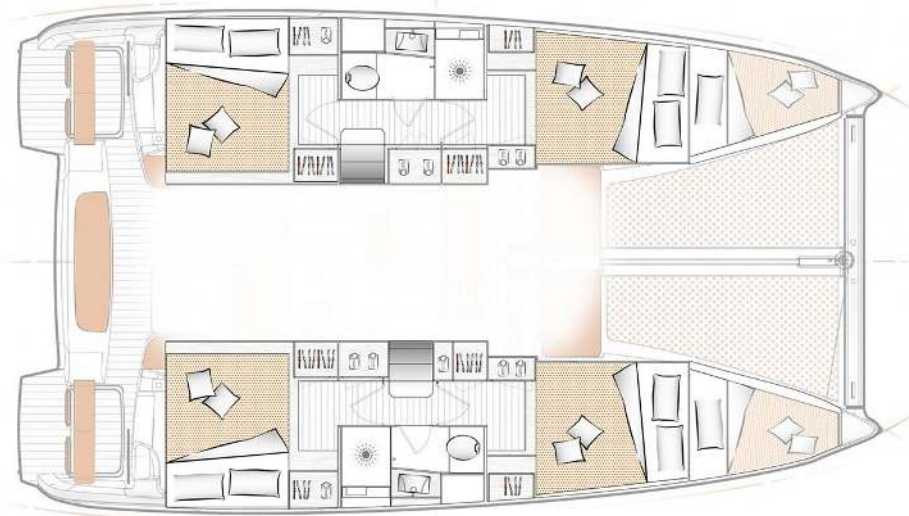

Excess **11**

One Kiss, Model 2024

Excess **11 / One Kiss**, Model 2024
12 guests / **4 +2** cabins / **2 +1** wc

The Excess 11 has an assertive and qualitative personality that breaks with the codes of traditional sailboats. Her design embodies this new philosophy, both modern and sporty.

From charter bases at: **LEFKAS**
Available as: **BAREBOAT / SKIPPED**

SPECIFICATIONS:

LOA (m)	12.08	Fuel capacity (lt)	400.0
Beam (m)	6.59	Main sail type	Full Batten
Draft (m)	1.15	Genoa type	Self tacking jib
Cabins	6	Main sail area (sq.m.)	55
Berths	12	Genoa sail area (sq.m.)	22
Heads	3	Main engines consumption (lt/h)	8
Engines (hp)	2x30		

Excess **11**
One Kiss, Model 2024

Excess **11**
One Kiss, Model 2024

FULL INVENTORY / EQUIPMENT LIST

Accommodation: ✓ 1 Bow Cabin Head ✓ 2 Bow Single Bed Cabins ✓ 2 Heads ✓ 2 Showers
 ✓ 4 Double Bed Cabins ✓ Saloon Double Bed Convertible