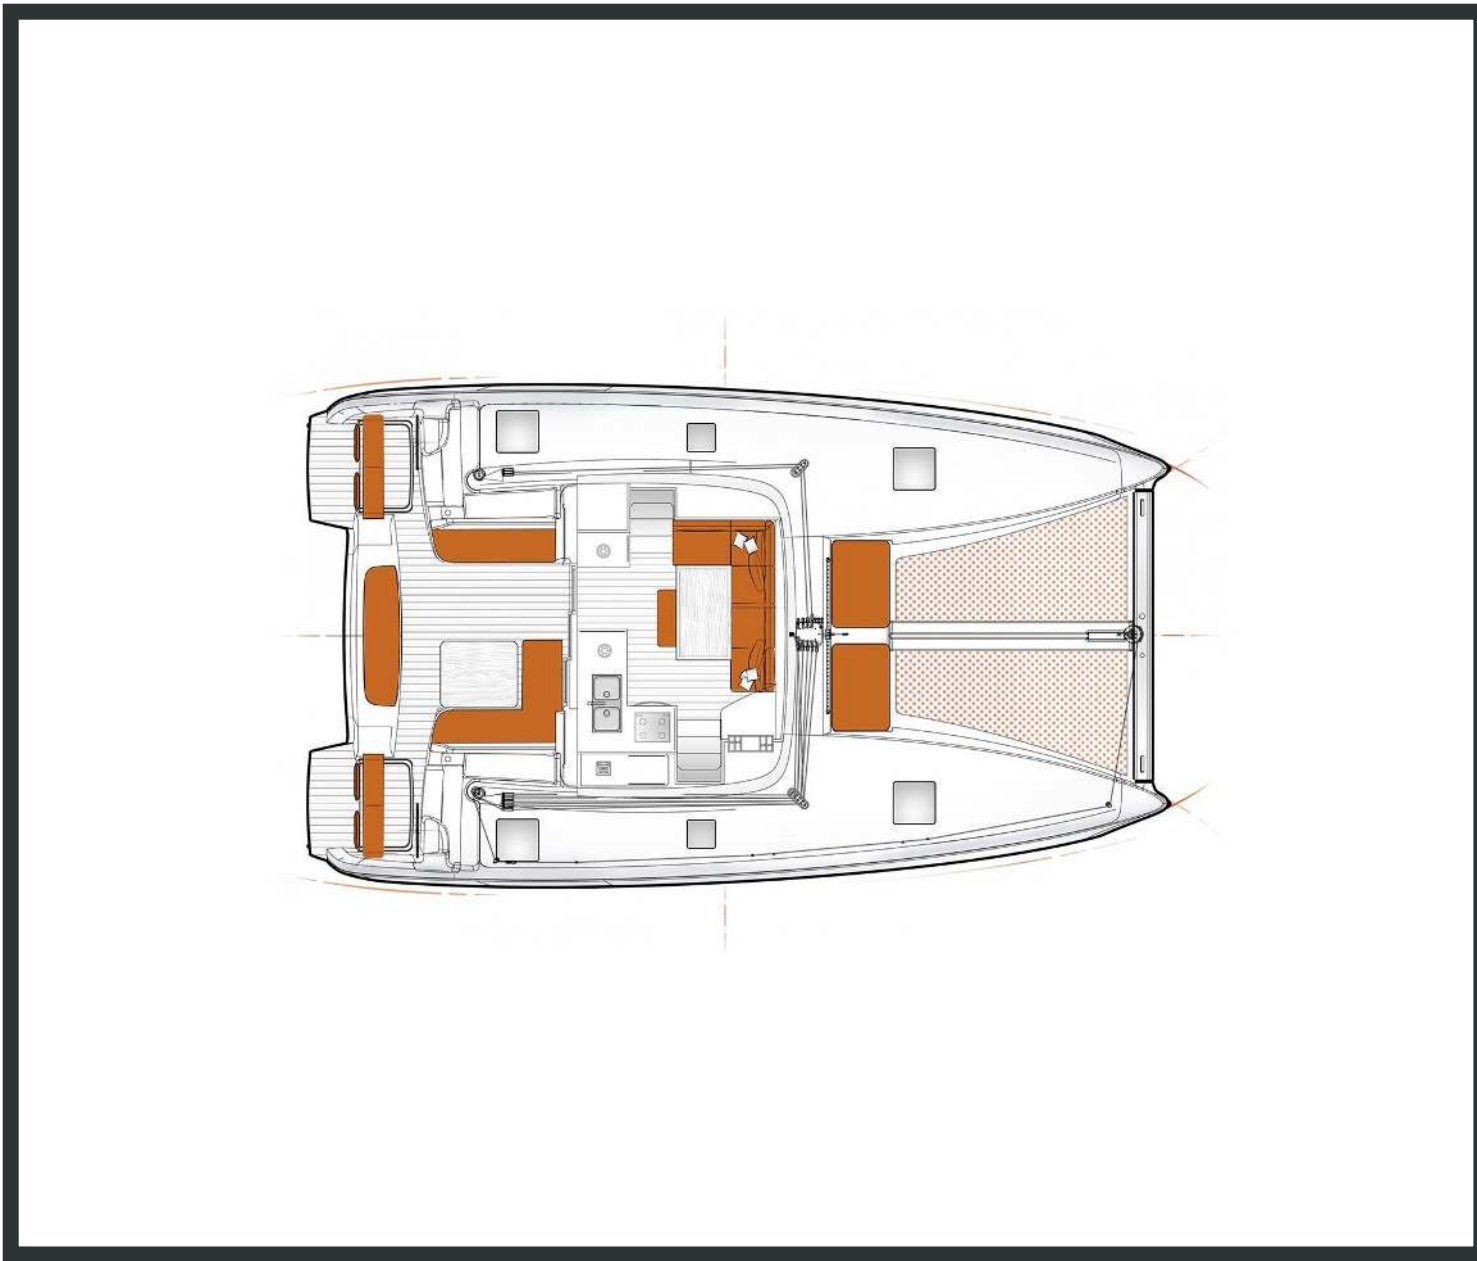

FULL INVENTORY / EQUIPMENT LIST

1. **Galley:** ✓ Bottle Can Opener ✓ Bowls ✓ Bread Knife ✓ Casserole ✓ Cheese Grater
   ✓ Clothes Pegs ✓ Coffee Cups ✓ Coffee Pot Filter Press ✓ Cutting Boards ✓ Drinking Glasses
   ✓ Dust Pan & Brush ✓ Forks ✓ Frying Pans ✓ Gas Stove with Burners & Grill ✓ Kettle ✓ Ladle
   ✓ Lemon Squeezer ✓ Main Dish Plates ✓ Meat Knives ✓ Oven Gloves ✓ Placemats for Pots
   ✓ Plates Small ✓ Plates Soup ✓ Pyrex Oven dish ✓ Refrigerator ✓ Salad Bowls ✓ Saucepans
   ✓ Serving Knives ✓ Serving Plates ✓ Serving Tray ✓ Small Plates ✓ Soup Spoons
   ✓ Spagetti Strainer ✓ Spatula ✓ Tapper Ware ✓ Tea Spoons ✓ Tea Strainer ✓ Tongs
   ✓ Vegetable Knives ✓ Vegetable Peeler ✓ Water Jug ✓ Whisk ✓ Wine Glasses ✓ Wooden Spoons
2. **Navigation:** ✓ BatteryOperatedNavLightsSet ✓ Binoculars ✓ Divider ✓ Greek Waters Pilot
   ✓ Hand Bearing Compass ✓ Light House Book ✓ Navigation Ruller ✓ Pencil Set
   ✓ Sea Charts Area Set
3. **Safety:** ✓ Black Plastic Balls ✓ Black Plastic Cone ✓ Bosun's Chair ✓ Distress Flares Box
   ✓ Distress Mirror ✓ Emergency Tiller ✓ EPIRB ✓ Fire Extinguishers ✓ First Aid Kit
   ✓ Floating Light ✓ Foghorn ✓ Horseshoe Lifebuoy ✓ Life Jackets, Adults ✓ Life Jackets, Child
   ✓ Liferaft ✓ Radar Reflector ✓ Safety Harnesses with Belts ✓ Set of Flags, C.N.Q. ✓ Wire Cutter
   ✓ Wooden Blanks Set
4. **Sails / Covers:** ✓ Bimini Top ✓ Lazy Bag with Lazy Jacks ✓ Stern Tent
5. **Spares / Tools:** ✓ Boat Manuals ✓ Engine(s) Spares Box ✓ HoldingTanks ✓ Sail Repair Kit
   ✓ Scissors ✓ Tools Box ✓ Torch Light

NEED ASSISTANCE? GET HELP

CHARTER ENQUIRY

SPECIAL OFFERS

Excess **11**

One Kiss, Model 2024