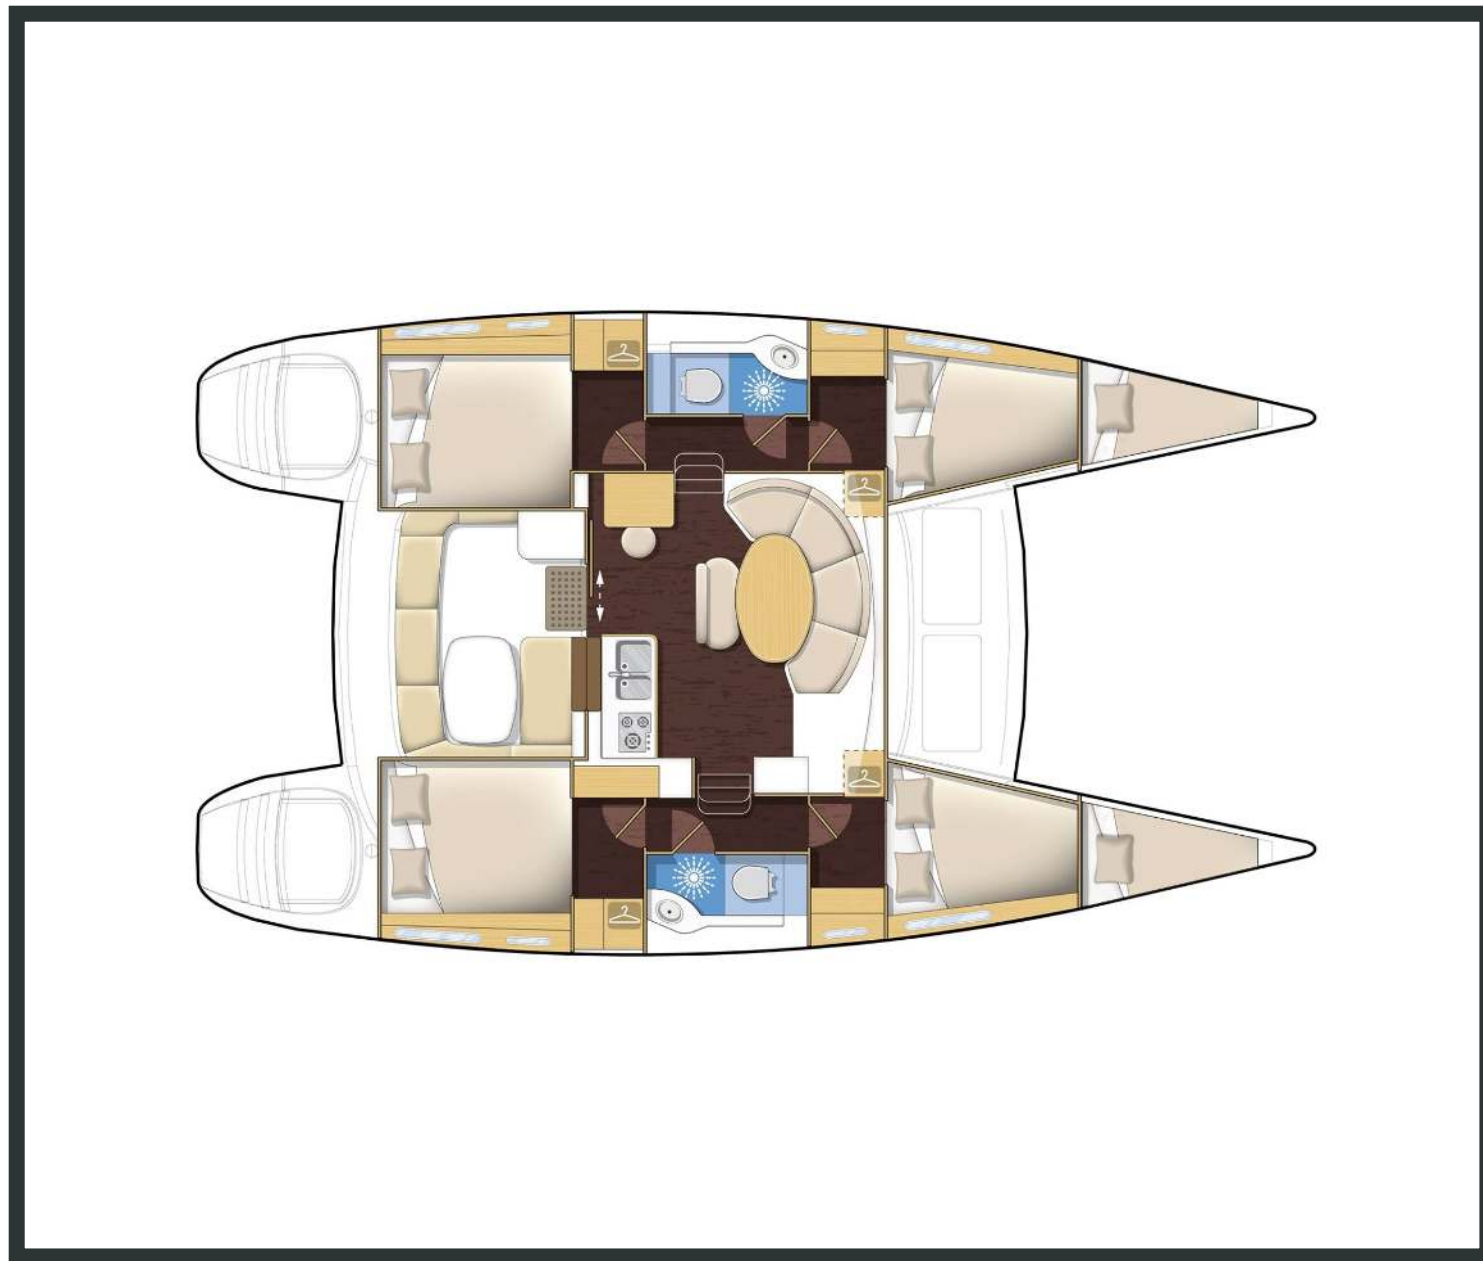

Lagoon **380**

Eleven, Model 2017

Lagoon **380 / Eleven**, Model 2017
10 guests / **4 +2** cabins / **2** wc

This version of the boat model has specific characteristics, in order to satisfy your profile of boater, set up for ease of sailing.

 Solar Panels

From charter bases at: **CORFU**
 Available as: **BAREBOAT / SKIPPED / DAY TRIP**

SPECIFICATIONS:

LOA (m)	11.55	Main sail type	Batten
Beam (m)	6.53	Genoa type	Furling
Draft (m)	1.15	Main sail area (sq.m.)	52
Cabins	6	Genoa sail area (sq.m.)	30
Berths	10	Crusing speed (knots)	5.5
Heads	2	Max speed (knots)	0.0
Engines (hp)	2 x 20	Main engines consumption (lt/h)	8
Fuel capacity (lt)	300.0		

Lagoon **380**
Eleven, Model 2017

Lagoon **380**
Eleven, Model 2017

FULL INVENTORY / EQUIPMENT LIST

Accommodation: ✓ 2 Bow Single Bed Cabins ✓ 2 Heads ✓ 2 Showers ✓ 4 Double Bed Cabins
 ✓ Saloon Double Bed Convertible