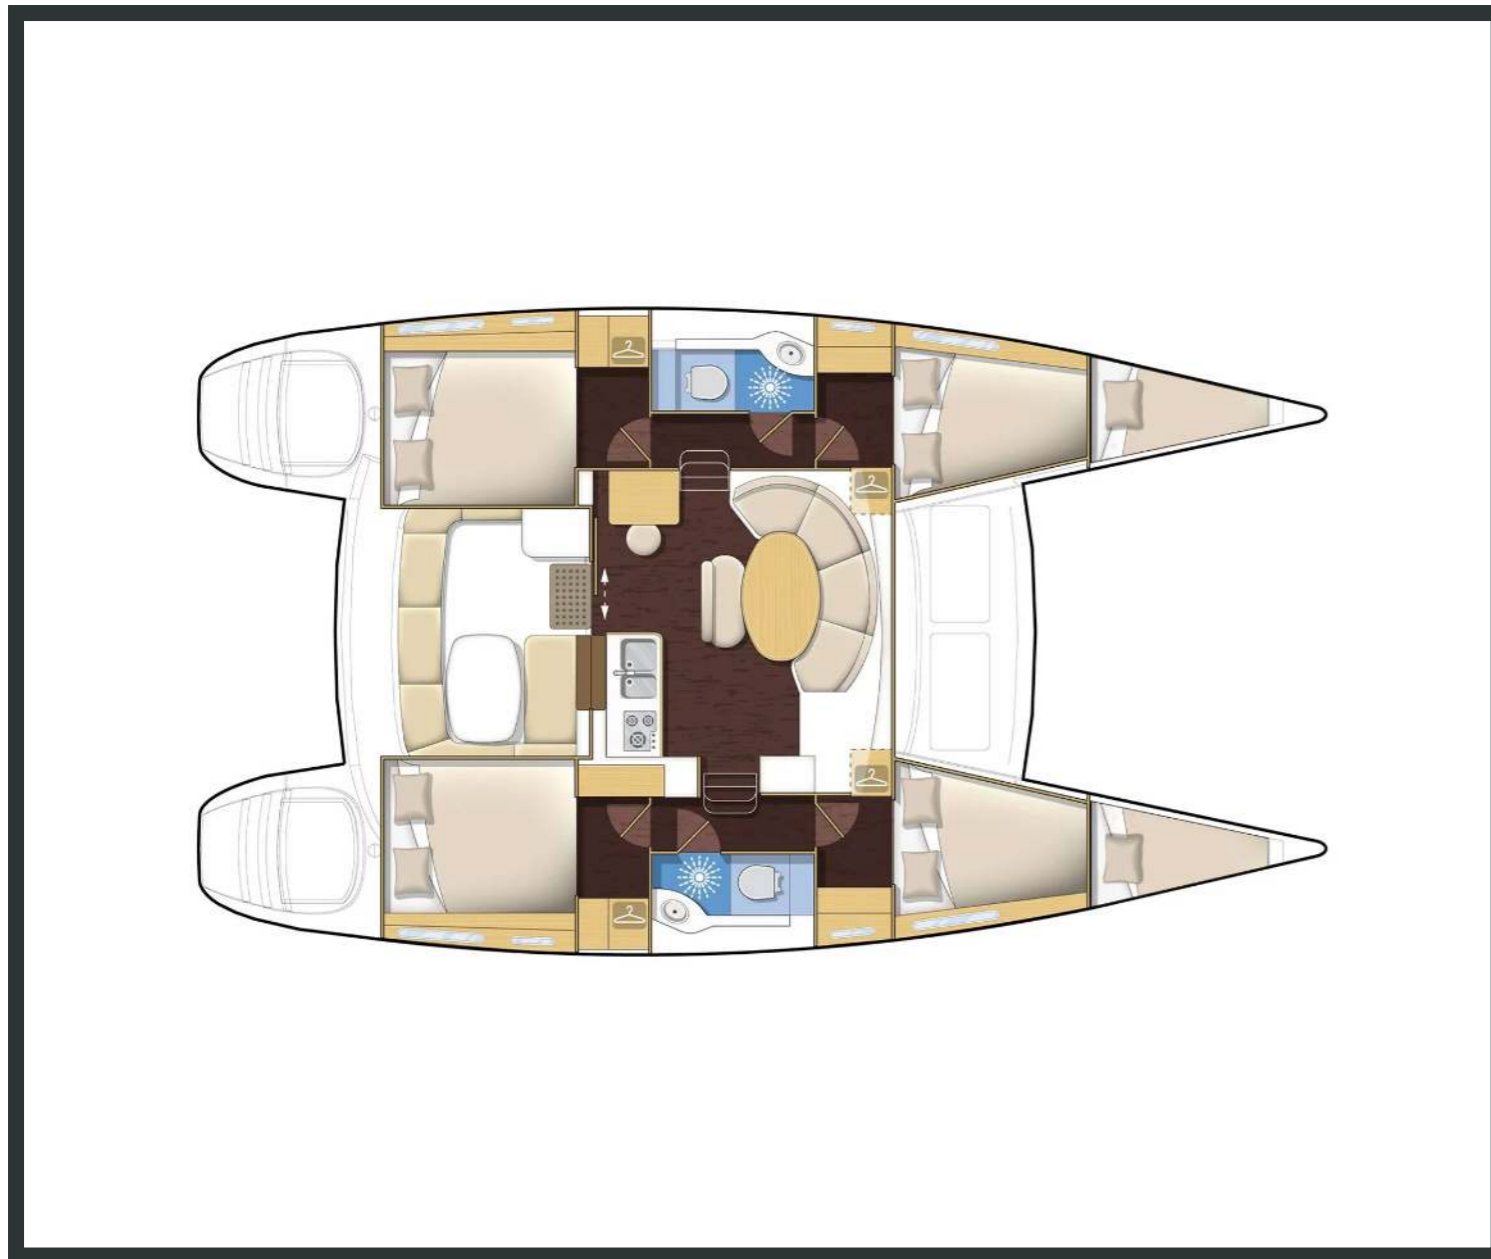

## Lagoon **380**

Eleven, Model 2017

Lagoon **380 / Eleven**, Model 2017  
**10** guests / **4 +2** cabins / **2** wc

---

This version of the boat model has specific characteristics, in order to satisfy your profile of boater, set up for ease of sailing.

---

Lagoon **380**  
Eleven, Model 2017

Lagoon **380**  
Eleven, Model 2017

## FULL INVENTORY / EQUIPMENT LIST

**Accommodation:** ✓ 2 Bow Single Bed Cabins ✓ 2 Heads ✓ 2 Showers ✓ 4 Double Bed Cabins  
 ✓ Saloon Table Convertible into Double Berth

**Bedding / Linen:** ✓ Blankets ✓ Hangers ✓ Linen & Bedding ✓ Pillows ✓ Pillowcases ✓ Sheets  
 ✓ Bath Towels ✓ Face Towels