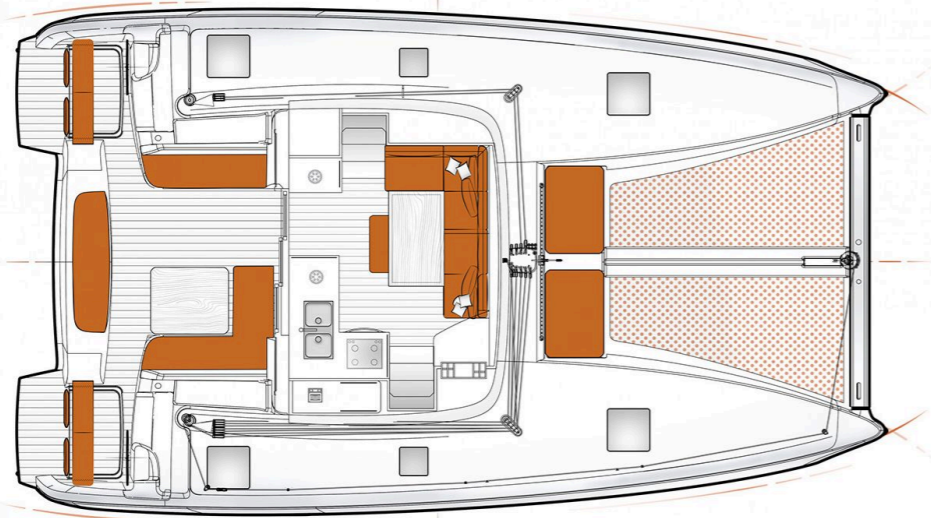

Excess **11**
Geva Mare X, Model 2022

FULL INVENTORY / EQUIPMENT LIST

1. **Accommodation:** ✓ 1 Bow Cabin Head ✓ 2 Bow Single Bed Cabins ✓ 2 Heads ✓ 2 Showers
   ✓ 4 Double Bed Cabins ✓ Saloon Table Convertible into Double Berth
2. **Bedding / Linen:** ✓ Blankets ✓ Hangers ✓ Linen & Bedding ✓ Pillows ✓ Pillowcases ✓ Sheets
   ✓ Bath Towels ✓ Face Towels
3. **Comfort / Pleasure:** ✓ 220V Sockets ✓ Cockpit Cushions ✓ Cockpit Speakers ✓ Electric Toilets
   ✓ Fans in Cabins ✓ Fans in Saloon ✓ Hot Water ✓ Saloon Speakers ✓ Snorkelling Sets
   ✓ 220V Sockets in the Cabins ✓ 220V Sockets in the Saloon ✓ Solar Panels
   ✓ USB Charging Ports in the Cabins ✓ USB Charging Ports at the Cockpit
   ✓ USB Charging Ports in the Saloon
4. **Deck:** ✓ Anchor ✓ Anchor Chain ✓ Anchor Windlass Control ✓ Anchor Windlass Handle
   ✓ Boat Hook ✓ Cockpit Shower ✓ Cockpit Table ✓ Deck Brush ✓ Diesel canister 20L
   ✓ Dinghy Oars & Locks ✓ Dinghy Portable Pump ✓ Dinghy Repair Kit ✓ Electric Anchor Windlass
   ✓ Electric Winch(es) ✓ Spare Engine Oil ✓ Fenders ✓ Flag Halyards ✓ Refueling Funnel
   ✓ Gangway Inox ✓ Gas Bottles ✓ Mooring Ropes 25m ✓ Mooring Ropes 50m
   ✓ Fuel Jerry Can for Outboard Motor ✓ Padlocks ✓ Plastic Bucket ✓ Ropes Spare ✓ Spare Anchor
   ✓ Spare Anchor Chain 10m ✓ Swimming Ladder ✓ Tanks Opener ✓ Water Hose & Adaptors
   ✓ Winch Handles
5. **Electricity:** ✓ Battery Charger ✓ Inverter ✓ 220V Shore Power Cable ✓ 220V Cable Adaptors
6. **Electronics:** ✓ Auto Pilot ✓ Depth Sounder ✓ GPS Plotter ✓ GPS Plotter in Helm Station
   ✓ Speed Log ✓ VHF ✓ Wind System