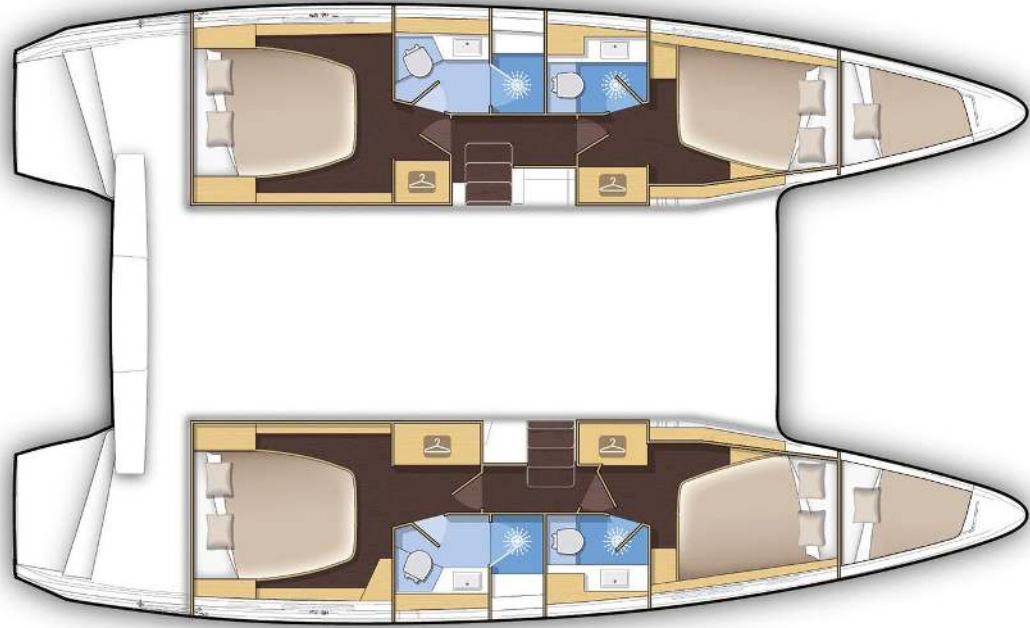

Lagoon **42**

Breeze, Model 2017

Lagoon **42 / Breeze**, Model 2017
12 guests / 4 +2 cabins / 4 +1 wc

This model from Lagoon has a style and personality all of its own. It retains the main features of the latest generation of Lagoons but with a few changes to achieve harmony between living space and the people on-board.

Lagoon **42**
Breeze, Model 2017

Lagoon **42**
Breeze, Model 2017

FULL INVENTORY / EQUIPMENT LIST

- Accommodation:** ✓ 1 Bow Cabin Head ✓ 2 Bow Single Bed Cabins ✓ 4 Double Bed Cabins
 ✓ 4 Heads ✓ 4 Showers ✓ Saloon Double Bed Convertible
- Bedding / Linen:** ✓ Blankets ✓ Hangers ✓ Linen & Bedding ✓ Pillows ✓ Pillow Cases ✓ Sheets
 ✓ Towels Bath ✓ Towels Face
- Comfort / Pleasure:** ✓ 220V Sockets ✓ Air Condition ✓ Air Heating ✓ Cockpit Cushions
 ✓ Cockpit Speakers ✓ Deck Cushions ✓ Electric Toilets ✓ Fans in Cabins ✓ Fans in Saloon
 ✓ Fly Bridge Sunpads ✓ Generator ✓ Hot Water ✓ Music Player ✓ Saloon Speakers
 ✓ Snorkelling Sets ✓ Sockets 220V Cabins ✓ Sockets 220V Saloon ✓ Solar Panels ✓ Sunpads Bow
 ✓ Usb Charging Ports Cabins ✓ Usb Charging Ports Saloon ✓ Water Maker
- Deck:** ✓ Anchor ✓ Anchor Chain ✓ Anchor Windlass Control ✓ Anchor Windlass Handle
 ✓ Boat Hook ✓ Cockpit Shower ✓ Cockpit Table ✓ Deck Brush ✓ Diesel Canister ✓ Dinghy
 ✓ Dinghy Oars & Locks ✓ Dinghy Pump ✓ Dinghy Repair Kit ✓ Electric Anchor Windlass
 ✓ Electric Winches ✓ Engine Oil Spare ✓ Fenders ✓ Flag Halyards ✓ Fuel funnel ✓ Gangway Inox
 ✓ Gas Bottles ✓ Mooring Ropes 25m ✓ Mooring Ropes 50m ✓ Outboard Motor
 ✓ Outboard Motor Jerry Can ✓ Padlocks ✓ Plastic Bucket ✓ Rigid Bottom Dinghy ✓ Ropes Spare
 ✓ Spare Anchor ✓ Spare Anchor Chain 10m ✓ Swimming Ladder ✓ Tanks Opener
 ✓ Teak Cockpit Floor ✓ Water Hose & Adaptors ✓ Winch Handles
- Electricity:** ✓ Battery Charger ✓ Shore Power Cable ✓ Shore Power Cable & Adaptors
- Electronics:** ✓ Auto Pilot ✓ Depth Sounder ✓ GPS Plotter in Helm Station ✓ Speed Log ✓ VHF
 ✓ Wind System