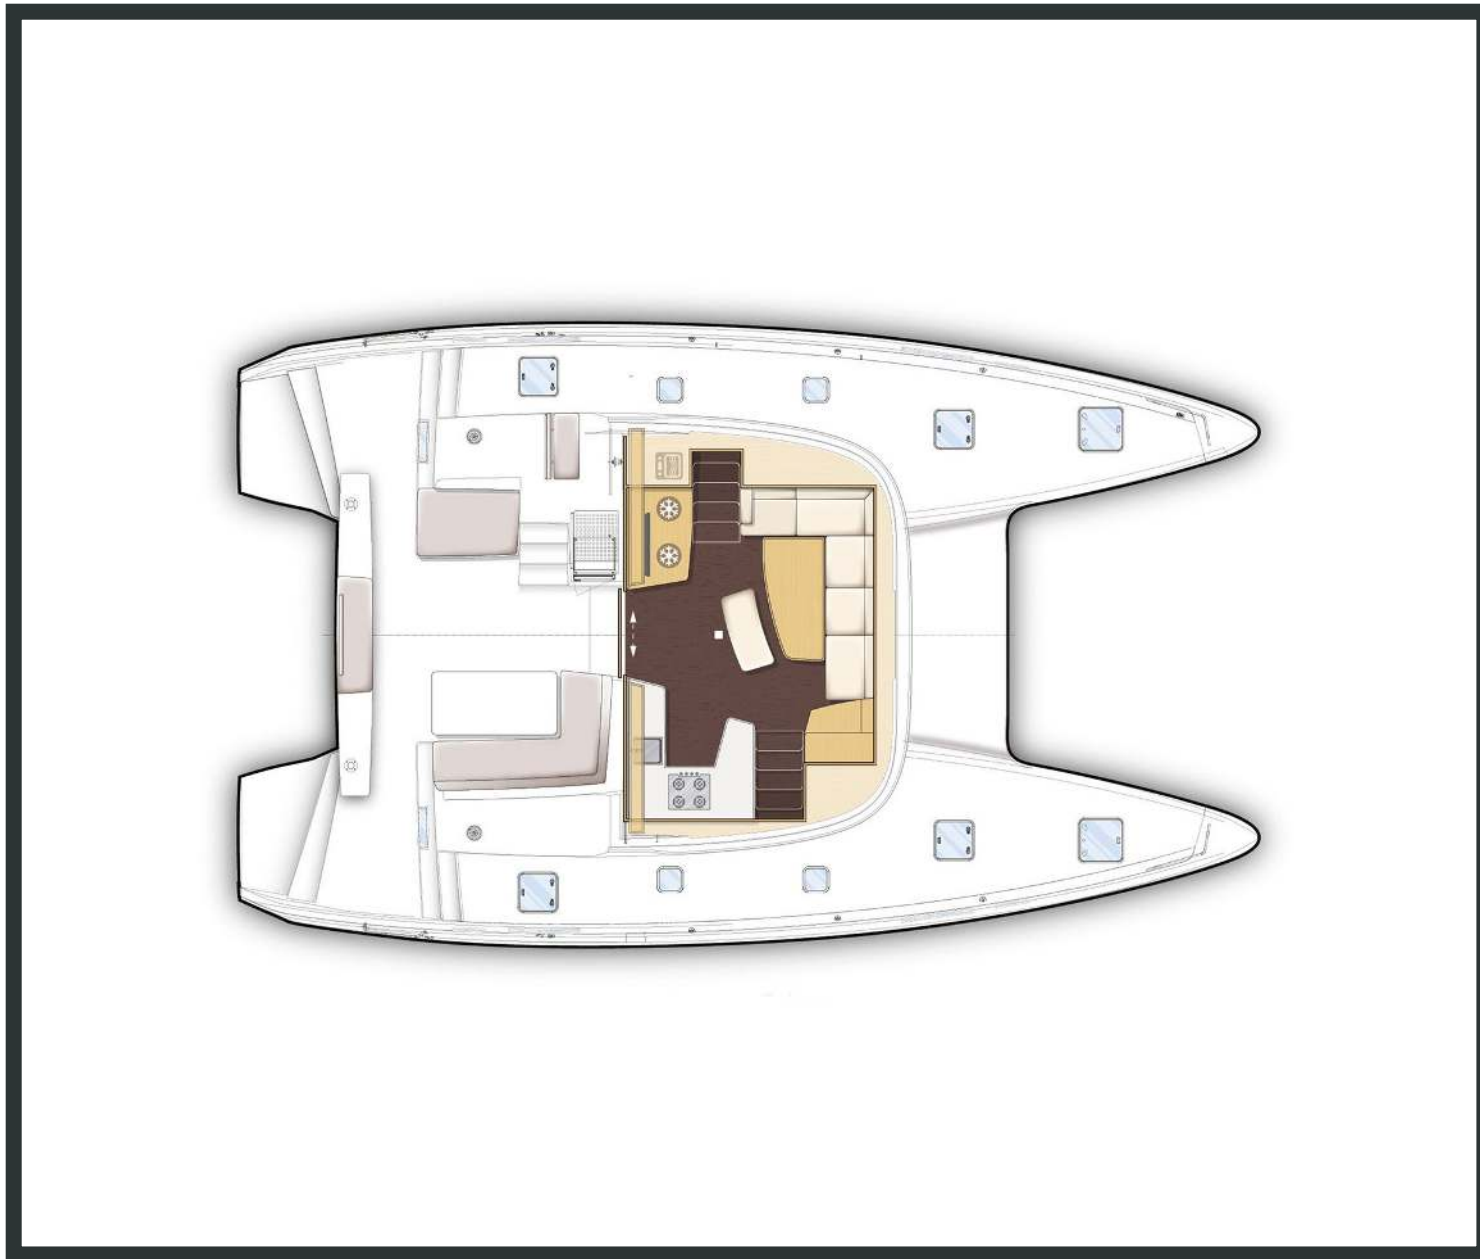

Lagoon **42**

Breeze, Model 2017

Lagoon **42 / Breeze**, Model 2017
12 guests / 4 +2 cabins / 4 +1 wc

This model from Lagoon has a style and personality all of its own. It retains the main features of the latest generation of Lagoons but with a few changes to achieve harmony between living space and the people on-board.

Lagoon **42**
Breeze, Model 2017

Lagoon **42**
Breeze, Model 2017

FULL INVENTORY / EQUIPMENT LIST

- Accommodation:** ✓ 1 Bow Cabin Head ✓ 2 Bow Single Bed Cabins ✓ 4 Double Bed Cabins
 ✓ 4 Heads ✓ 4 Showers ✓ Saloon Double Bed Convertible
- Bedding / Linen:** ✓ Blankets ✓ Hangers ✓ Linen & Bedding ✓ Pillows ✓ Pillow Cases ✓ Sheets
 ✓ Towels Bath ✓ Towels Face
- Comfort / Pleasure:** ✓ 220V Sockets ✓ Air Condition ✓ Air Heating ✓ Cockpit Cushions
 ✓ Cockpit Speakers ✓ Deck Cushions ✓ Electric Toilets ✓ Fans in Cabins ✓ Fans in Saloon
 ✓ Fly Bridge Sunpads ✓ Generator ✓ Hot Water ✓ Music Player ✓ Saloon Speakers
 ✓ Snorkelling Sets ✓ Sockets 220V Cabins ✓ Sockets 220V Saloon ✓ Solar Panels ✓ Sunpads Bow
 ✓ Usb Charging Ports Cabins ✓ Usb Charging Ports Saloon ✓ Water Maker
- Deck:** ✓ Anchor ✓ Anchor Chain ✓ Anchor Windlass Control ✓ Anchor Windlass Handle
 ✓ Boat Hook ✓ Cockpit Shower ✓ Cockpit Table ✓ Deck Brush ✓ Diesel Canister ✓ Dinghy
 ✓ Dinghy Oars & Locks ✓ Dinghy Pump ✓ Dinghy Repair Kit ✓ Electric Anchor Windlass
 ✓ Electric Winches ✓ Engine Oil Spare ✓ Fenders ✓ Flag Halyards ✓ Fuel funnel ✓ Gangway Inox
 ✓ Gas Bottles ✓ Mooring Ropes 25m ✓ Mooring Ropes 50m ✓ Outboard Motor
 ✓ Outboard Motor Jerry Can ✓ Padlocks ✓ Plastic Bucket ✓ Rigid Bottom Dinghy ✓ Ropes Spare
 ✓ Spare Anchor ✓ Spare Anchor Chain 10m ✓ Swimming Ladder ✓ Tanks Opener
 ✓ Teak Cockpit Floor ✓ Water Hose & Adaptors ✓ Winch Handles
- Electricity:** ✓ Battery Charger ✓ Shore Power Cable ✓ Shore Power Cable & Adaptors
- Electronics:** ✓ Auto Pilot ✓ Depth Sounder ✓ GPS Plotter in Helm Station ✓ Speed Log ✓ VHF
 ✓ Wind System