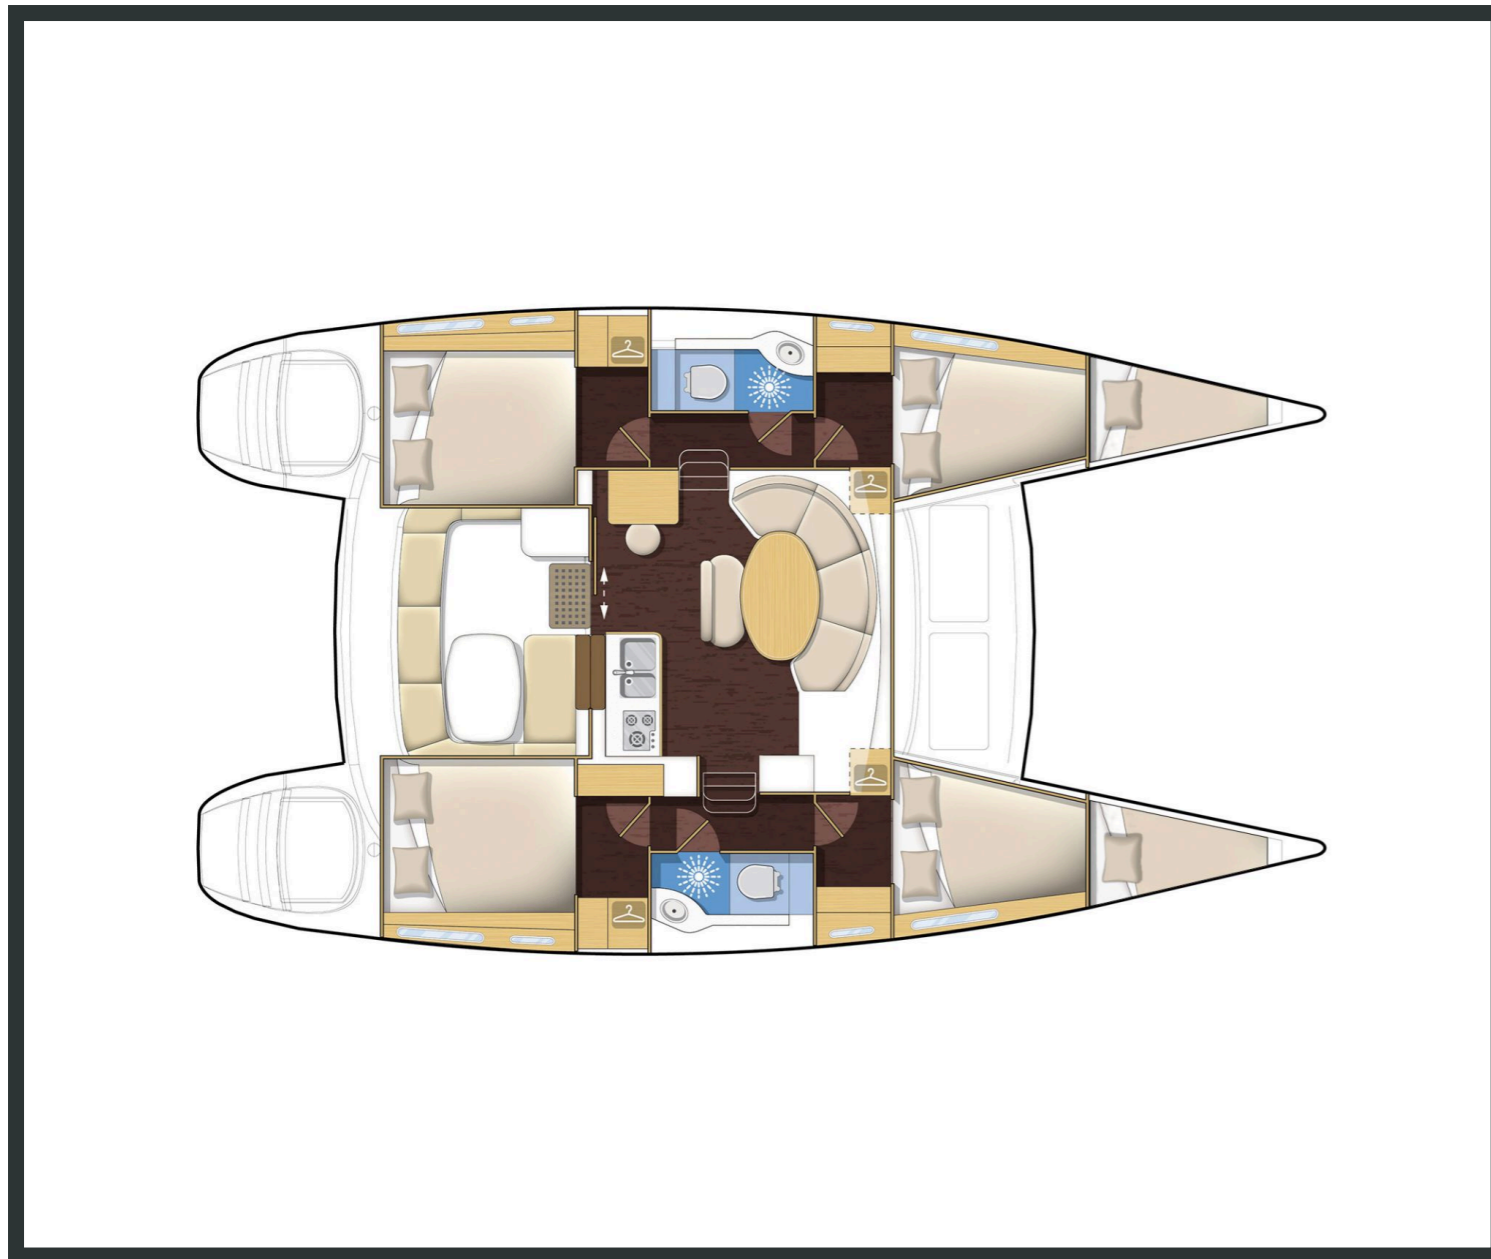

Lagoon **380S2**

Erica, Model 2014

Lagoon **380S2 / Erica**, Model 2014
10 guests / **4 +2** cabins / **2** wc

This version of the boat model has specific characteristics, in order to satisfy your profile of boater, set up for ease of sailing.

Solar Panels

From charter bases at: **KOS / RHODES**
Available as: **BAREBOAT / SKIPPED / DAY TRIP**

SPECIFICATIONS:

LOA (m)	11.55	Fuel capacity (lt)	200.0
Beam (m)	6.53	Main sail type	Full Batten
Draft (m)	1.15	Genoa type	Furling
Cabins	6	Main sail area (sq.m.)	52
Berths	10	Genoa sail area (sq.m.)	30
Heads	2	Crusing speed (knots)	5.5
Engines (hp)	30	Main engines consumption (lt/h)	8

Lagoon **380S2**
Erica, Model 2014

Lagoon **380S2**
Erica, Model 2014

FULL INVENTORY / EQUIPMENT LIST

Accommodation: ✓ 2 Bow Single Bed Cabins ✓ 2 Heads ✓ 2 Showers ✓ 4 Double Bed Cabins
 ✓ Saloon Table Convertible into Double Berth