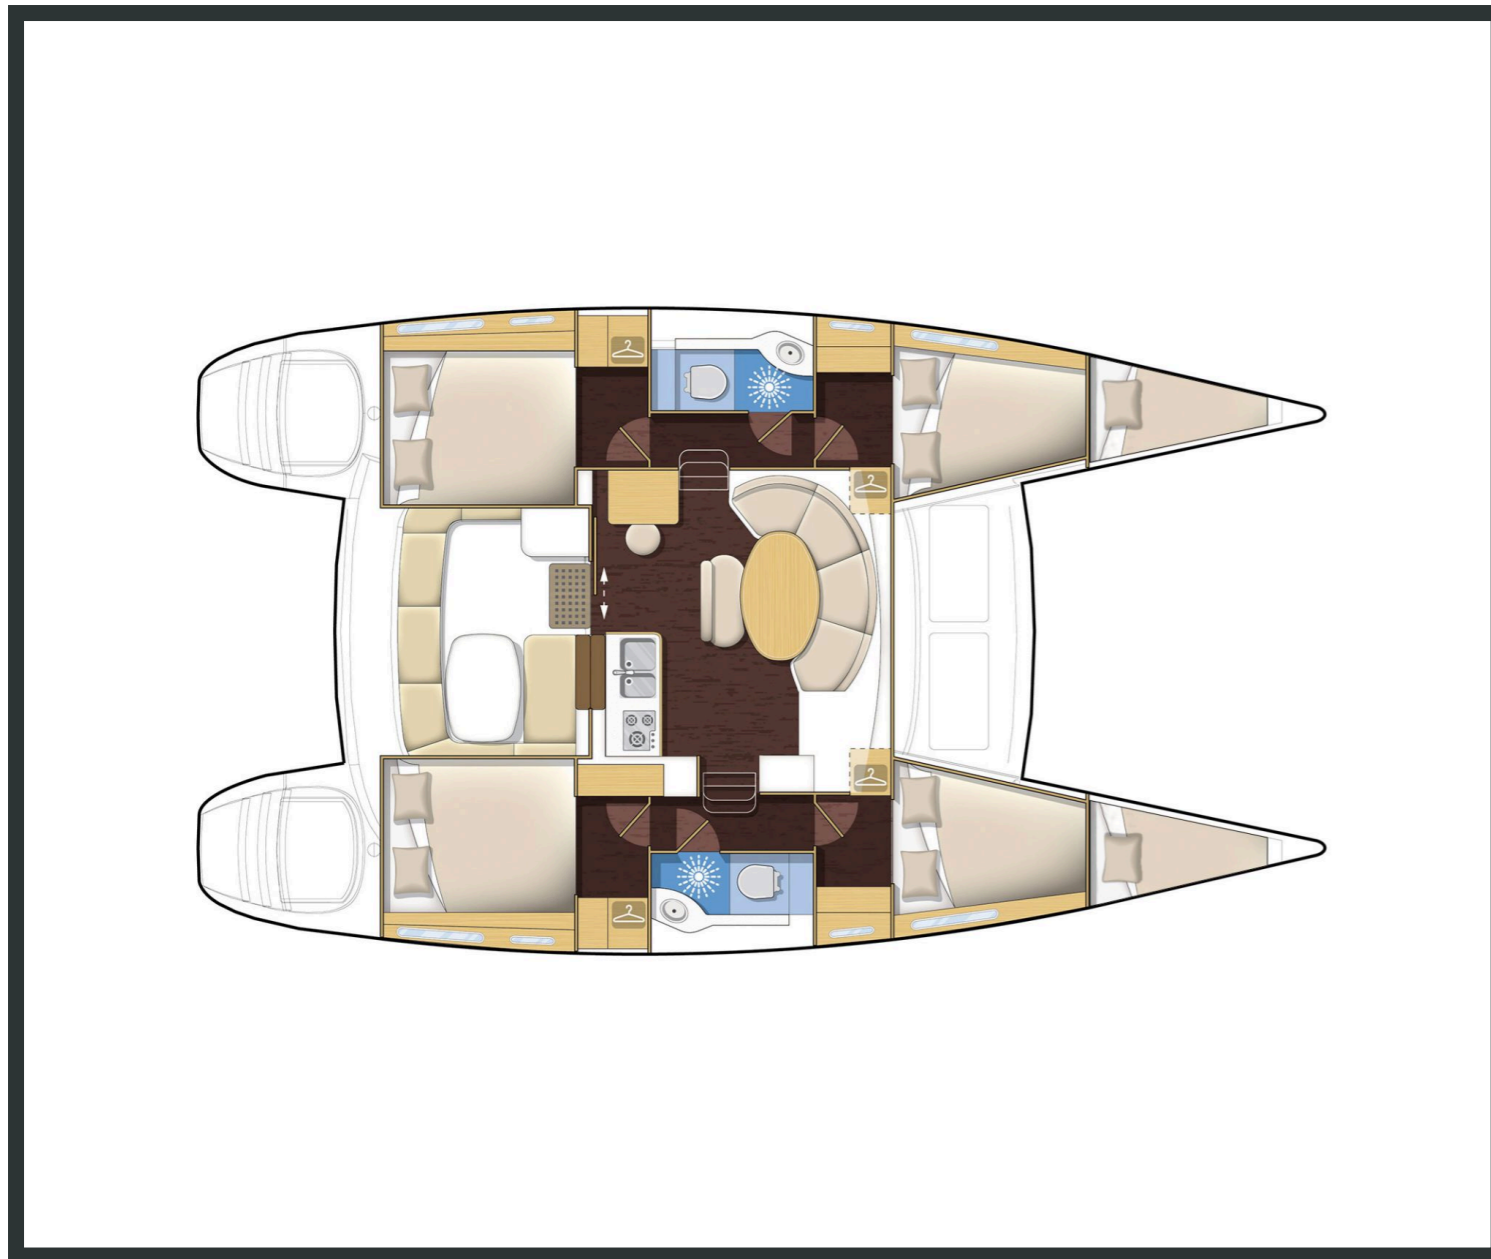

Lagoon **380S2**
Erica, Model 2014

FULL INVENTORY / EQUIPMENT LIST

Accommodation: ✓ 2 Bow Single Bed Cabins ✓ 2 Heads ✓ 2 Showers ✓ 4 Double Bed Cabins
✓ Saloon Table Convertible into Double Berth

Bedding / Linen: ✓ Blankets ✓ Hangers ✓ Linen & Bedding ✓ Pillows ✓ Pillowcases ✓ Sheets
✓ Bath Towels ✓ Face Towels

Comfort / Pleasure: ✓ 220V Sockets ✓ Cockpit Cushions ✓ Cockpit Speakers ✓ Electric Toilets
✓ Fans in Cabins ✓ Fans in Saloon ✓ Hot Water ✓ Music Player ✓ Saloon Speakers
✓ Snorkelling Sets ✓ 220V Sockets in the Cabins ✓ 220V Sockets in the Saloon ✓ Solar Panels
✓ USB Charging Ports in the Cabins ✓ USB Charging Ports in the Saloon

Deck: ✓ Anchor ✓ Anchor Chain ✓ Anchor Windlass Control ✓ Anchor Windlass Handle
✓ Boat Hook ✓ Cockpit Shower ✓ Cockpit Table ✓ Deck Brush ✓ Diesel canister 20L ✓ Dinghy
✓ Dinghy Oars & Locks ✓ Dinghy Portable Pump ✓ Dinghy Repair Kit ✓ Electric Anchor Windlass
✓ Spare Engine Oil ✓ Fenders ✓ Flag Halyards ✓ Refueling Funnel ✓ Gangway Inox ✓ Gas Bottles
✓ Mooring Ropes 25m ✓ Mooring Ropes 50m ✓ Outboard Motor ✓ Fuel Jerry Can for Outboard Motor
✓ Padlocks ✓ Plastic Bucket ✓ Rigid Bottom Dinghy ✓ Ropes Spare ✓ Spare Anchor
✓ Spare Anchor Chain 10m ✓ Swimming Ladder ✓ Tanks Opener ✓ Teak Cockpit Floor
✓ Water Hose & Adaptors ✓ Winch Handles

Electricity: ✓ Battery Charger ✓ 220V Shore Power Cable ✓ 220V Cable Adaptors

Electronics: ✓ Auto Pilot ✓ Depth Sounder ✓ GPS Plotter in Helm Station ✓ Speed Log ✓ VHF
✓ Wind System

Galley: ✓ Bottle & Can Opener ✓ Bowls ✓ Bread Knife ✓ Casserole ✓ Cheese Grater
✓ Clothes Pegs ✓ Coffee Cups ✓ Manual filter-coffee machine ✓ Cutting Boards ✓ Drinking Glasses
✓ Dustpan & Brush ✓ Forks ✓ Frying Pans ✓ Gas Stove with Burners & Grill ✓ Kettle ✓ Ladle
✓ Lemon Squeezer ✓ Main Course Plates ✓ Meat Knives ✓ Oven Gloves
✓ Placemats for Hot Pans/Pots ✓ Plates Small ✓ Soup Plates ✓ Heat-resistant Oven Dish
✓ Refrigerator ✓ Salad Bowls ✓ Saucepans ✓ Serving Knives ✓ Serving Plates ✓ Serving Tray
✓ Small Plates ✓ Soup Spoons ✓ Spaghetti Strainer ✓ Kitchen Spatula ✓ Tapper Ware
✓ Tea Spoons ✓ Tea Strainer ✓ Kitchen Tong ✓ Vegetable Knife ✓ Vegetable Peeler ✓ Water Jug
✓ Wire Whisk ✓ Wine Glasses ✓ Wooden Spoons

Navigation: ✓ Battery Operated Navigation Lights Set ✓ Binoculars ✓ Divider ✓ Greek Waters Pilot
✓ Hand Bearing Compass ✓ List of Lights of Hellenic Coasts ✓ Navigation Ruler ✓ Pencil Set
✓ Sea Charts Area Set

Safety: ✓ Day Signal Black Ball ✓ Day Signal Black Cone ✓ Bosun's Chair ✓ Distress Flares & Signals
✓ Signalling Mirror ✓ Emergency Tiller ✓ EPIRB Device ✓ Fire Extinguishers
✓ First Aid Kit & Medical-First Aid Instructions ✓ Floating Light ✓ Fog Horn ✓ Horseshoe Lifebuoy
✓ Adult Life Jackets ✓ Child Life Jackets ✓ Liferaft ✓ Radar Reflector
✓ Safety Harnesses with Belts ✓ Set of Flags, C.N.Q. ✓ Wire Cutter ✓ Set of Wooden plugs

Sails / Covers: ✓ Bimini Top ✓ Full Batten Main Sail ✓ Furling Genoa ✓ Lazy Bag with Lazy Jacks
✓ Sprayhood ✓ Stern Tent