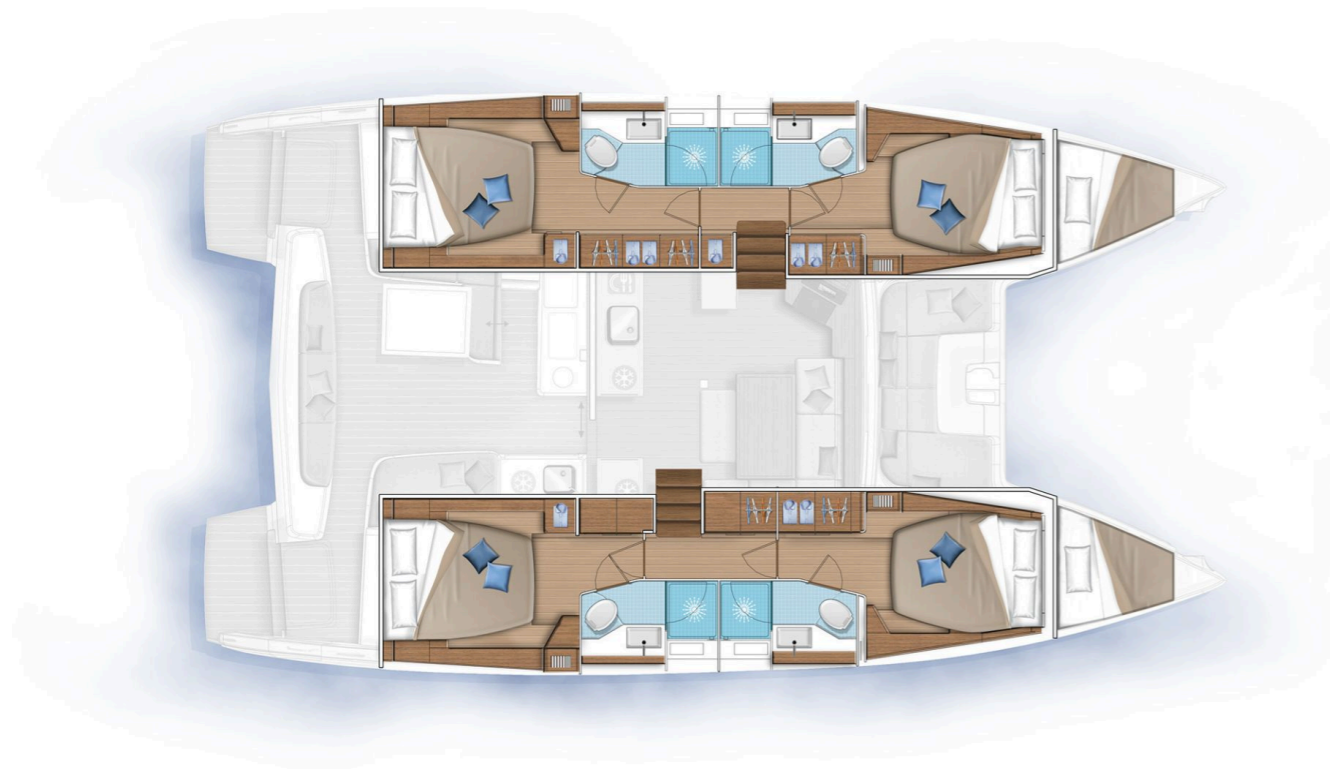

Bedding / Linen: ✓ Blankets ✓ Hangers ✓ Linen & Bedding ✓ Pillows ✓ Pillowcases ✓ Sheets
✓ Bath Towels ✓ Face Towels

Comfort / Pleasure: ✓ 220V Sockets ✓ Air Condition ✓ Air Heating ✓ Cockpit Cushions
✓ Cockpit Fridge ✓ Cockpit Speakers ✓ Deck Cushions ✓ Electric Toilets ✓ Fans in Cabins
✓ Fans in Saloon ✓ Fly Bridge ✓ Fly Bridge Sunpads ✓ Generator ✓ Hot Water ✓ Music Player
✓ Saloon Speakers ✓ Snorkelling Sets ✓ 220V Sockets in the Cabins ✓ 220V Sockets in the Saloon
✓ Solar Panels ✓ Sunpads Bow ✓ Underwater Lights ✓ USB Charging Ports ✓ Water Maker

Deck: ✓ Anchor ✓ Anchor Chain ✓ Anchor Windlass Control ✓ Anchor Windlass Handle
✓ Boat Hook ✓ Cockpit Shower ✓ Cockpit Table ✓ Deck Brush ✓ Diesel canister 20L ✓ Dinghy
✓ Dinghy Oars & Locks ✓ Dinghy Portable Pump ✓ Dinghy Repair Kit ✓ Electric Anchor Windlass
✓ Electric Winch(es) ✓ Spare Engine Oil ✓ Fenders ✓ Flag Halyards ✓ Refueling Funnel
✓ Gas Bottles ✓ Hydraulic Gangway ✓ Mooring Ropes 25m ✓ Mooring Ropes 50m
✓ Outboard Motor ✓ Fuel Jerry Can for Outboard Motor ✓ Padlocks ✓ Plastic Bucket
✓ Rigid Bottom Dinghy ✓ Ropes Spare ✓ Spare Anchor ✓ Spare Anchor Chain 10m
✓ Swimming Ladder ✓ Tanks Opener ✓ Teak Cockpit Floor ✓ Water Hose & Adaptors
✓ Winch Handles

Electricity: ✓ Battery Charger ✓ Inverter ✓ 220V Shore Power Cable ✓ 220V Cable Adaptors

Electronics: ✓ Auto Pilot ✓ Depth Sounder ✓ GPS Plotter in Helm Station ✓ Speed Log ✓ VHF
✓ Wind System