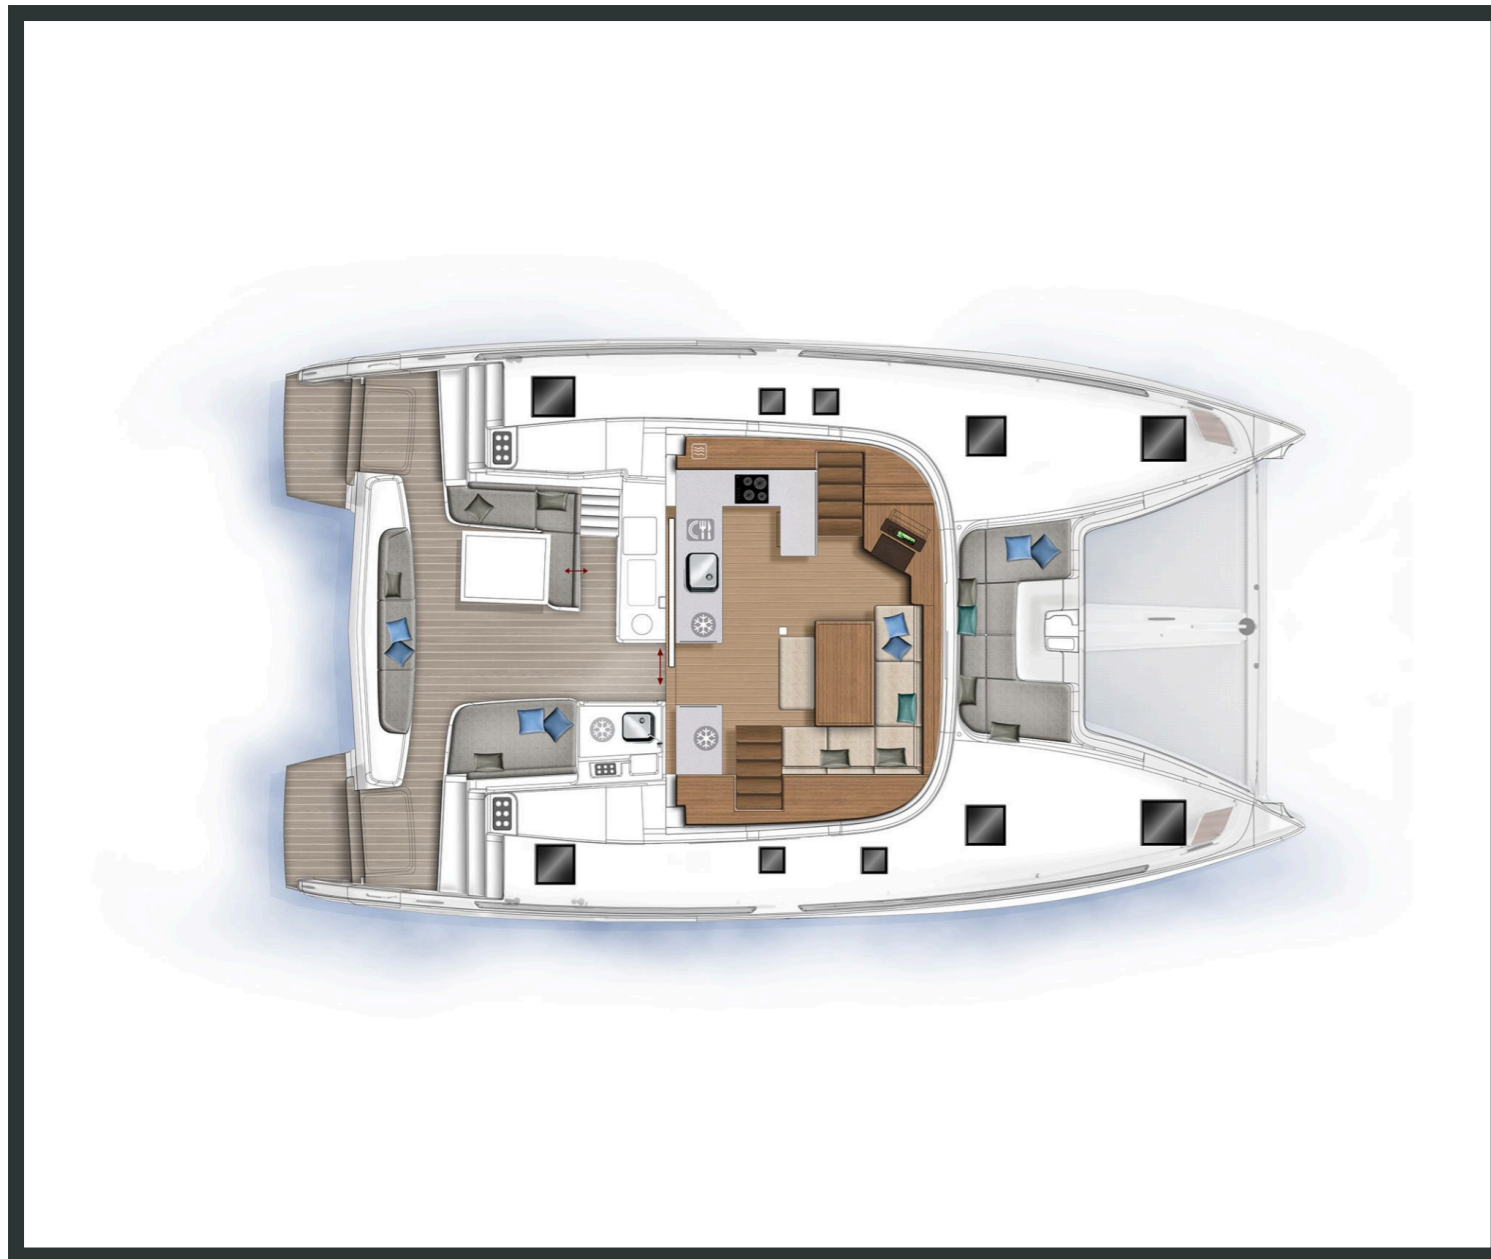

FULL INVENTORY / EQUIPMENT LIST

1. **Galley:** ✓ Bottle & Can Opener ✓ Bowls ✓ Bread Knife ✓ Casserole ✓ Cheese Grater
   ✓ Clothes Pegs ✓ Coffee Cups ✓ Coffee Machine ✓ Cutting Boards ✓ Drinking Glasses
   ✓ Dustpan & Brush ✓ Forks ✓ Freezer ✓ Frying Pans ✓ Gas Stove with Burners & Grill ✓ Kettle
   ✓ Ladle ✓ Lemon Squeezer ✓ Main Course Plates ✓ Meat Knives ✓ Oven Gloves
   ✓ Placemats for Hot Pans/Pots ✓ Plates Small ✓ Soup Plates ✓ Heat-resistant Oven Dish
   ✓ Refrigerator ✓ Salad Bowls ✓ Saucepans ✓ Serving Knives ✓ Serving Plates ✓ Serving Tray
   ✓ Small Plates ✓ Soup Spoons ✓ Spaghetti Strainer ✓ Kitchen Spatula ✓ Tapper Ware
   ✓ Tea Spoons ✓ Tea Strainer ✓ Kitchen Tong ✓ Vegetable Knife ✓ Vegetable Peeler ✓ Water Jug
   ✓ Wire Whisk ✓ Wine Glasses ✓ Wooden Spoons
2. **Navigation:** ✓ Battery Operated Navigation Lights Set ✓ Binoculars ✓ Divider ✓ Greek Waters Pilot
   ✓ Hand Bearing Compass ✓ List of Lights of Hellenic Coasts ✓ Navigation Ruler ✓ Pencil Set
   ✓ Sea Charts Area Set
3. **Safety:** ✓ Day Signal Black Ball ✓ Day Signal Black Cone ✓ Bosun's Chair ✓ Distress Flares & Signals
   ✓ Signalling Mirror ✓ Emergency Tiller ✓ EPIRB Device ✓ Fire Extinguishers
   ✓ First Aid Kit & Medical-First Aid Instructions ✓ Floating Light ✓ Fog Horn ✓ Horseshoe Lifebuoy
   ✓ Adult Life Jackets ✓ Child Life Jackets ✓ Liferaft ✓ Radar Reflector
   ✓ Safety Harnesses with Belts ✓ Set of Flags, C.N.Q. ✓ Wire Cutter ✓ Set of Wooden plugs
4. **Sails / Covers:** ✓ Bimini Top ✓ Full Batten Main Sail ✓ Lazy Bag with Lazy Jacks ✓ Self Tacking Jib
   ✓ Sprayhood ✓ Stern Tent
5. **Spares / Tools:** ✓ Boat Manuals ✓ Engine(s) Spare Parts Box ✓ Holding Tanks ✓ Sails Repair Kit
   ✓ Scissors ✓ Toolbox ✓ Torch Light

NEED ASSISTANCE? GET HELP

CHARTER ENQUIRY

SPECIAL OFFERS