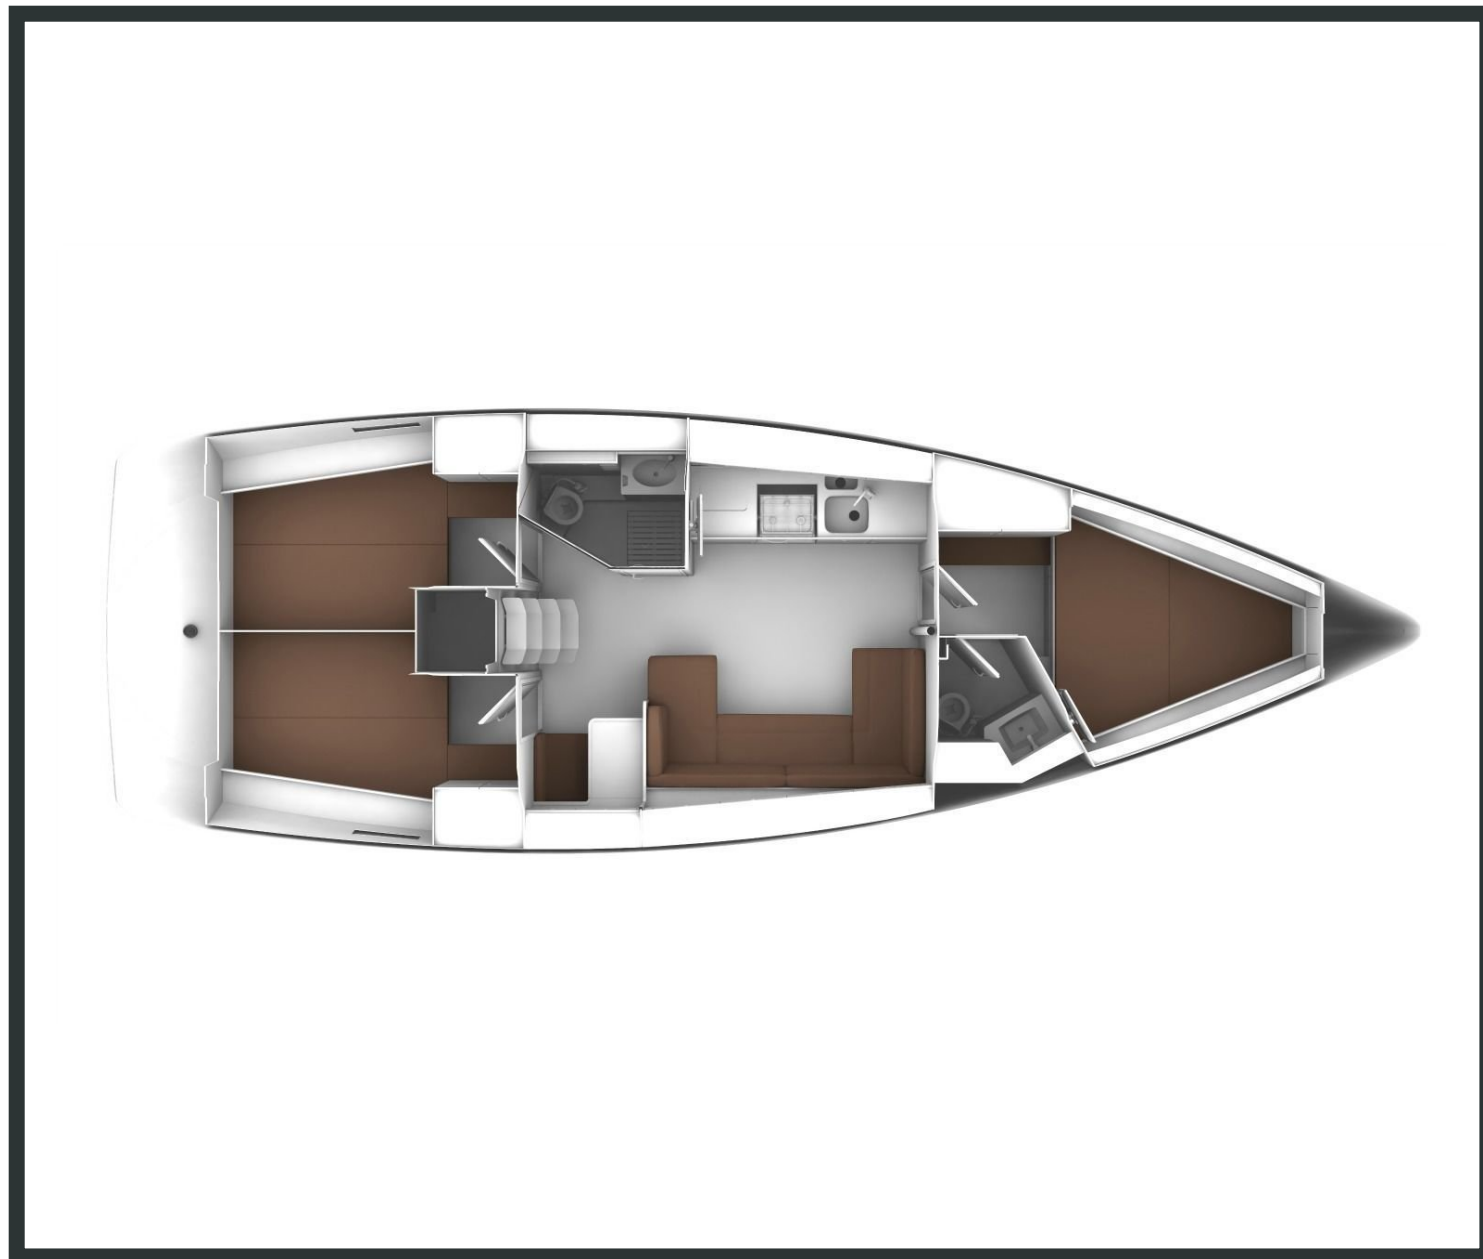

Bavaria **Cruiser 41**

Laertis, Model 2016

Bavaria **Cruiser 41 / Laertis**, Model 2016

8 guests / **3** cabins / **2** wc

The Cruiser 41 line is widely recognized to be a perfect sailor with amenities and level of comfort usually found in much larger boats.

From charter bases at: **VOLOS**

Available as: **BAREBOAT / SKIPPED / DAY TRIP**

SPECIFICATIONS:

LOA (m)	11.99	Fuel capacity (lt)	210.0
Beam (m)	3.95	Main sail type	Furling
Draft (m)	1.85	Genoa type	Furling
Cabins	3	Main sail area (sq.m.)	44.95
Berths	8	Genoa sail area (sq.m.)	33.37
Heads	2	Main engines consumption (lt/h)	6
Engines (hp)	55		

Bavaria **Cruiser 41**
Laertis, Model 2016

Bavaria **Cruiser 41**
Laertis, Model 2016

FULL INVENTORY / EQUIPMENT LIST

Accommodation: ✓ 2 Heads ✓ 2 Showers ✓ 3 Double Bed Cabins

Bedding / Linen: ✓ Blankets ✓ Hangers ✓ Linen & Bedding ✓ Pillows ✓ Pillow Cases ✓ Sheets
✓ Towels Bath ✓ Towels Face