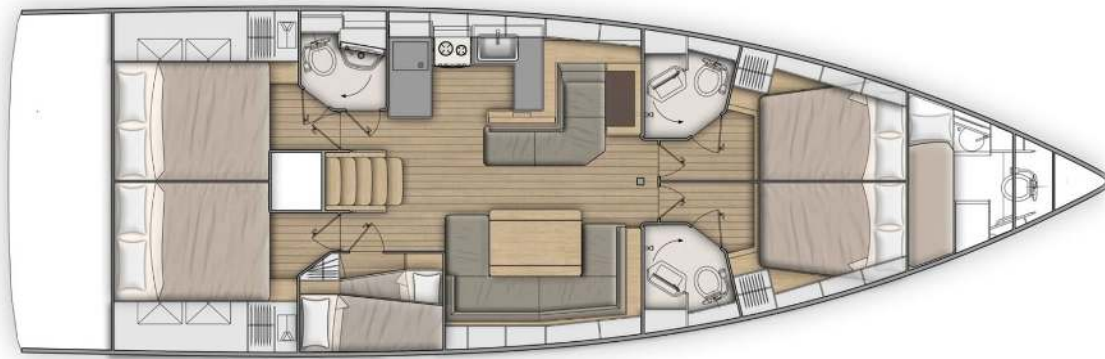

Oceanis **51.1**

Yria, Model 2022

Oceanis **51.1 / Yria**, Model 2022
12 guests / 5 +1 cabins / 3 +1 wc

The Oceanis 51.1 is not only incredibly comfortable and much faster than any of her forerunners, but also bang on-trend and the most versatile cruising yacht on the market.

Oceanis **51.1**
Yria, Model 2022

Oceanis **51.1**
Yria, Model 2022

FULL INVENTORY / EQUIPMENT LIST

Accommodation: ✓ 1 Bow Cabin Head ✓ 1 Bow Single Bed Cabin ✓ 1 Bunk Bed Cabin ✓ 3 Heads
 ✓ 3 Showers ✓ 4 Double Bed Cabins ✓ Saloon Double Bed Convertible