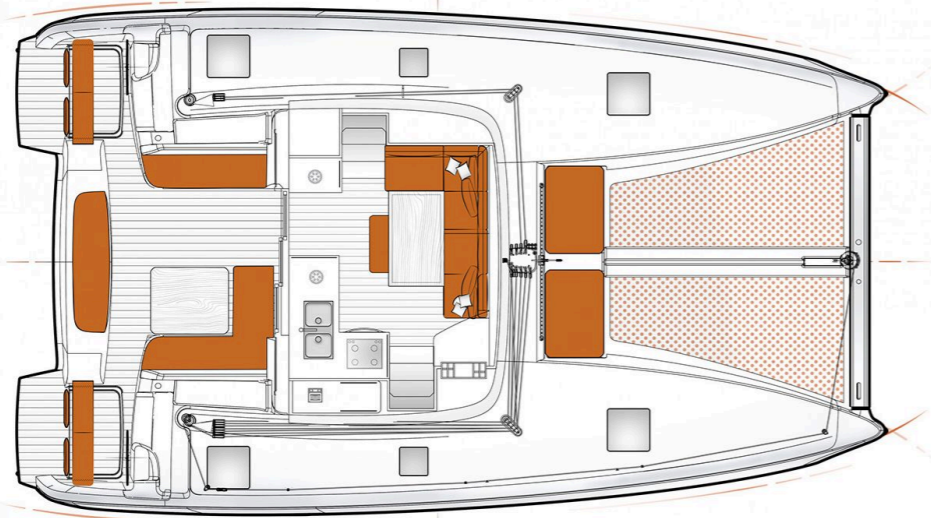

Excess **11**  
Aiolos, Model 2022

Excess **11** / **Aiolos**, Model 2022  
**12** guests / **4 +2** cabins / **2 +1** wc

---

The Excess 11 has an assertive and qualitative personality that breaks with the codes of traditional sailboats. Her design embodies this new philosophy, both modern and sporty.

---

Solar Panels

---

From charter bases at: **VOLOS**  
 Available as: **SKIPPERED / SKIPPERED / DAY TRIP**

---

**SPECIFICATIONS:**

LOA (m)	<b>11.42</b>	Fuel capacity (lt)	<b>440.0</b>
Beam (m)	<b>6.59</b>	Main sail type	<b>Batten</b>
Draft (m)	<b>1.15</b>	Genoa type	<b>Self tacking jib</b>
Cabins	<b>6</b>	Main sail area (sq.m.)	<b>55</b>
Berths	<b>12</b>	Genoa sail area (sq.m.)	<b>22</b>
Heads	<b>3</b>	Crusing speed (knots)	<b>6</b>
Engines (hp)	<b>2x30</b>	Main engines consumption (lt/h)	<b>8</b>

Excess **11**  
Aiolos, Model 2022

Excess **11**  
Aiolos, Model 2022