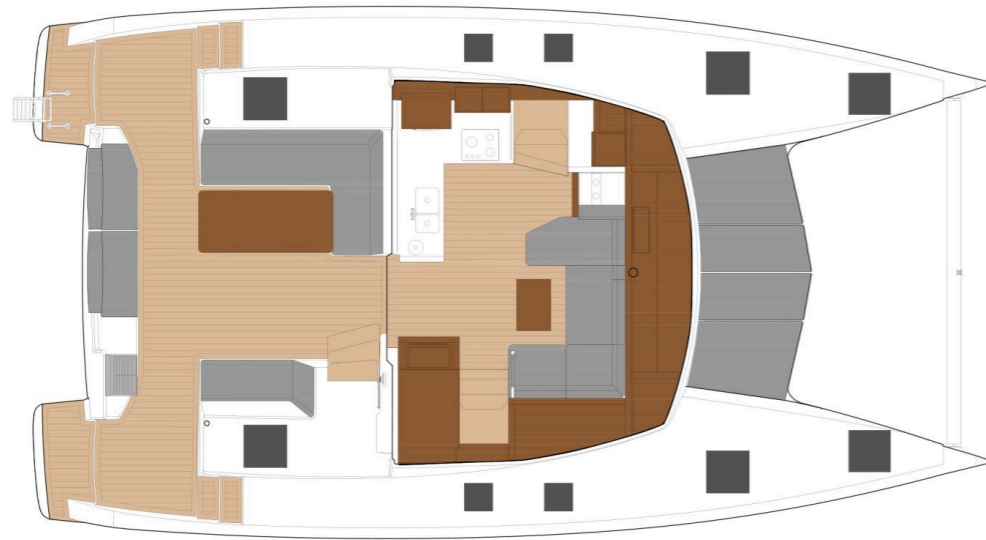

Isla 40

Aifos, Model 2023

Isla **40 / Aifos**, Model 2023
10 guests / **4 +1** cabins / **4** wc

The Isla 40 stands out, like her big sisters, with elegant and invigorating lines, recognizable among all the rest.

Isla **40**
Aifos, Model 2023

Isla **40**
Aifos, Model 2023

FULL INVENTORY / EQUIPMENT LIST

- Accommodation:** ✓ 1 Bow Cabin Head ✓ 1 Bow Single Bed Cabin ✓ 4 Double Bed Cabins ✓ 4 Heads
 ✓ 4 Showers ✓ Bow / Skipper Cabins ✓ Saloon Table Convertible into Double Berth
- Bedding / Linen:** ✓ Blankets ✓ Hangers ✓ Linen & Bedding ✓ Pillows ✓ Pillowcases ✓ Sheets
 ✓ Bath Towels ✓ Face Towels
- Comfort / Pleasure:** ✓ 220V Sockets ✓ Cockpit Cushions ✓ Cockpit Speakers ✓ Electric Toilets
 ✓ Fans in Cabins ✓ Fans in Saloon ✓ Hot Water ✓ Saloon Speakers ✓ Snorkelling Sets
 ✓ 220V Sockets in the Heads ✓ 220V Sockets in the Saloon ✓ Solar Panels
 ✓ USB Charging Ports in the Cabins ✓ USB Charging Ports in the Saloon
- Deck:** ✓ Anchor ✓ Anchor Chain ✓ Anchor Windlass Control ✓ Anchor Windlass Handle
 ✓ Boat Hook ✓ Cockpit Shower ✓ Cockpit Table ✓ Deck Brush ✓ Diesel canister 20L ✓ Dinghy
 ✓ Electric Anchor Windlass ✓ Electric Winch(es) ✓ Spare Engine Oil ✓ Fenders ✓ Flag Halyards
 ✓ Refueling Funnel ✓ Gangway Inox ✓ Gas Bottles ✓ Mooring Ropes 25m ✓ Mooring Ropes 50m
 ✓ Outboard Motor ✓ Padlocks ✓ Plastic Bucket ✓ Ropes Spare ✓ Spare Anchor
 ✓ Spare Anchor Chain 10m ✓ Swimming Ladder ✓ Tanks Opener ✓ Teak Cockpit Floor
 ✓ Water Hose & Adaptors ✓ Winch Handles
- Electricity:** ✓ Battery Charger ✓ Inverter ✓ 220V Shore Power Cable ✓ 220V Cable Adaptors
- Electronics:** ✓ Auto Pilot ✓ Depth Sounder ✓ GPS Plotter in Helm Station ✓ Speed Log ✓ VHF
 ✓ Wind System