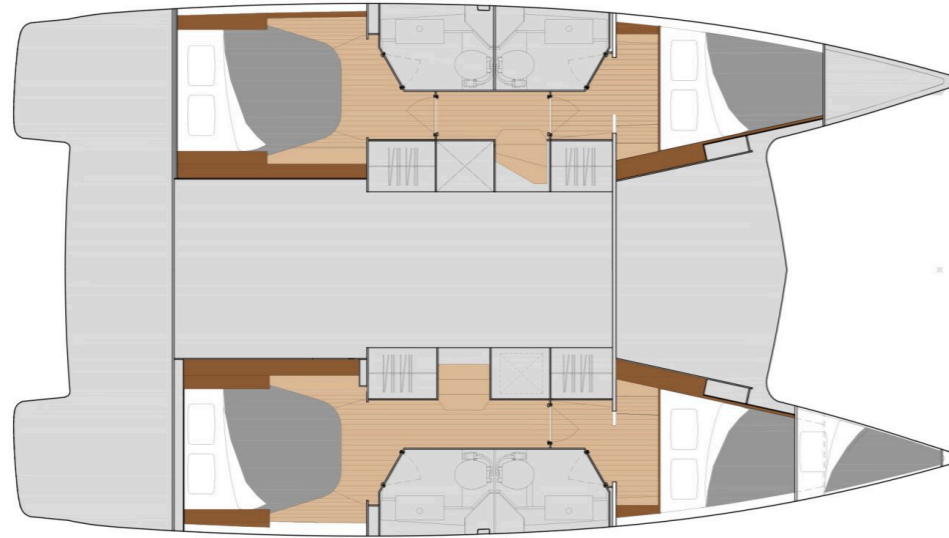

Isla 40

Aifos, Model 2023

Isla **40** / **Aifos**, Model 2023
10 guests / **4 +1** cabins / **4** wc

The Isla 40 stands out, like her big sisters, with elegant and invigorating lines, recognizable among all the rest.

Isla **40**
Aifos, Model 2023

Isla **40**
Aifos, Model 2023

FULL INVENTORY / EQUIPMENT LIST

- Accommodation:** ✓ 1 Bow Cabin Head ✓ 1 Bow Single Bed Cabin ✓ 4 Double Bed Cabins ✓ 4 Heads
 ✓ 4 Showers ✓ Bow / Skipper Cabins ✓ Saloon Table Convertible into Double Berth
- Bedding / Linen:** ✓ Blankets ✓ Hangers ✓ Linen & Bedding ✓ Pillows ✓ Pillowcases ✓ Sheets
 ✓ Bath Towels ✓ Face Towels
- Comfort / Pleasure:** ✓ 220V Sockets ✓ Cockpit Cushions ✓ Cockpit Speakers ✓ Electric Toilets
 ✓ Fans in Cabins ✓ Fans in Saloon ✓ Hot Water ✓ Saloon Speakers ✓ Snorkelling Sets
 ✓ 220V Sockets in the Heads ✓ 220V Sockets in the Saloon ✓ Solar Panels
 ✓ USB Charging Ports in the Cabins ✓ USB Charging Ports in the Saloon
- Deck:** ✓ Anchor ✓ Anchor Chain ✓ Anchor Windlass Control ✓ Anchor Windlass Handle
 ✓ Boat Hook ✓ Cockpit Shower ✓ Cockpit Table ✓ Deck Brush ✓ Diesel canister 20L ✓ Dinghy
 ✓ Electric Anchor Windlass ✓ Electric Winch(es) ✓ Spare Engine Oil ✓ Fenders ✓ Flag Halyards
 ✓ Refueling Funnel ✓ Gangway Inox ✓ Gas Bottles ✓ Mooring Ropes 25m ✓ Mooring Ropes 50m
 ✓ Outboard Motor ✓ Padlocks ✓ Plastic Bucket ✓ Ropes Spare ✓ Spare Anchor
 ✓ Spare Anchor Chain 10m ✓ Swimming Ladder ✓ Tanks Opener ✓ Teak Cockpit Floor
 ✓ Water Hose & Adaptors ✓ Winch Handles
- Electricity:** ✓ Battery Charger ✓ Inverter ✓ 220V Shore Power Cable ✓ 220V Cable Adaptors
- Electronics:** ✓ Auto Pilot ✓ Depth Sounder ✓ GPS Plotter in Helm Station ✓ Speed Log ✓ VHF
 ✓ Wind System