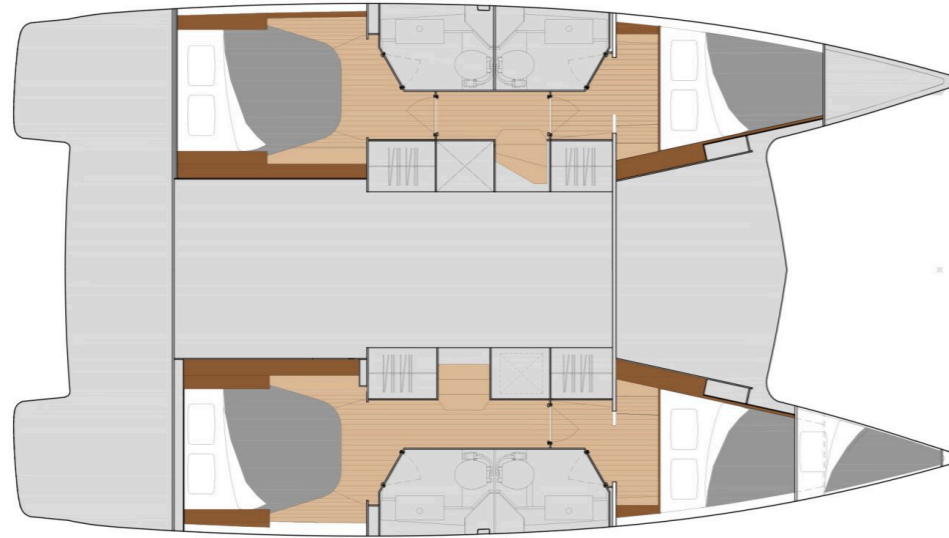

Isla 40

Aifos, Model 2023

Isla **40 / Aifos**, Model 2023
10 guests / **4 +1** cabins / **4** wc

The Isla 40 stands out, like her big sisters, with elegant and invigorating lines, recognizable among all the rest.

Isla **40**
Aifos, Model 2023

Isla **40**
Aifos, Model 2023

FULL INVENTORY / EQUIPMENT LIST

- Accommodation:** ✓ 1 Bow Cabin Head ✓ 1 Bow Single Bed Cabin ✓ 4 Double Bed Cabins ✓ 4 Heads
 ✓ 4 Showers ✓ Bow / Skipper Cabins ✓ Saloon Table Convertible into Double Berth
- Bedding / Linen:** ✓ Blankets ✓ Hangers ✓ Linen & Bedding ✓ Pillows ✓ Pillowcases ✓ Sheets
 ✓ Bath Towels ✓ Face Towels
- Comfort / Pleasure:** ✓ 220V Sockets ✓ Cockpit Cushions ✓ Cockpit Speakers ✓ Electric Toilets
 ✓ Fans in Cabins ✓ Fans in Saloon ✓ Hot Water ✓ Saloon Speakers ✓ Snorkelling Sets
 ✓ 220V Sockets in the Heads ✓ 220V Sockets in the Saloon ✓ Solar Panels
 ✓ USB Charging Ports in the Cabins ✓ USB Charging Ports in the Saloon
- Deck:** ✓ Anchor ✓ Anchor Chain ✓ Anchor Windlass Control ✓ Anchor Windlass Handle
 ✓ Boat Hook ✓ Cockpit Shower ✓ Cockpit Table ✓ Deck Brush ✓ Diesel canister 20L ✓ Dinghy
 ✓ Electric Anchor Windlass ✓ Electric Winch(es) ✓ Spare Engine Oil ✓ Fenders ✓ Flag Halyards
 ✓ Refueling Funnel ✓ Gangway Inox ✓ Gas Bottles ✓ Mooring Ropes 25m ✓ Mooring Ropes 50m
 ✓ Outboard Motor ✓ Padlocks ✓ Plastic Bucket ✓ Ropes Spare ✓ Spare Anchor
 ✓ Spare Anchor Chain 10m ✓ Swimming Ladder ✓ Tanks Opener ✓ Teak Cockpit Floor
 ✓ Water Hose & Adaptors ✓ Winch Handles
- Electricity:** ✓ Battery Charger ✓ Inverter ✓ 220V Shore Power Cable ✓ 220V Cable Adaptors
- Electronics:** ✓ Auto Pilot ✓ Depth Sounder ✓ GPS Plotter in Helm Station ✓ Speed Log ✓ VHF
 ✓ Wind System