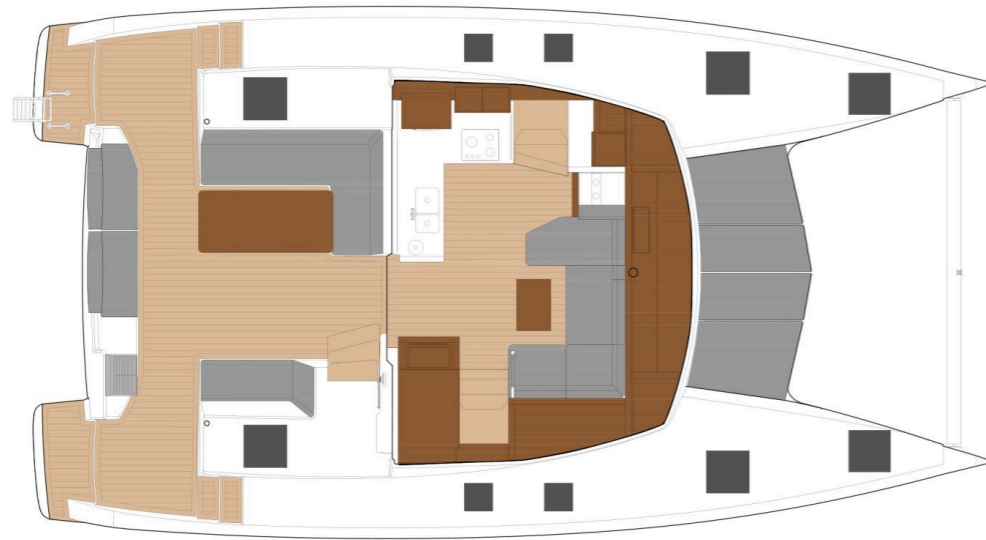

Isla 40

Aifos, Model 2023

Isla **40** / **Aifos**, Model 2023
10 guests / **4 +1** cabins / **4** wc

The Isla 40 stands out, like her big sisters, with elegant and invigorating lines, recognizable among all the rest.

Isla **40**
Aifos, Model 2023

Isla **40**
Aifos, Model 2023

FULL INVENTORY / EQUIPMENT LIST

- Accommodation:** ✓ 1 Bow Cabin Head ✓ 1 Bow Single Bed Cabin ✓ 4 Double Bed Cabins ✓ 4 Heads
 ✓ 4 Showers ✓ Bow / Skipper Cabins ✓ Saloon Table Convertible into Double Berth
- Bedding / Linen:** ✓ Blankets ✓ Hangers ✓ Linen & Bedding ✓ Pillows ✓ Pillowcases ✓ Sheets
 ✓ Bath Towels ✓ Face Towels
- Comfort / Pleasure:** ✓ 220V Sockets ✓ Cockpit Cushions ✓ Cockpit Speakers ✓ Electric Toilets
 ✓ Fans in Cabins ✓ Fans in Saloon ✓ Hot Water ✓ Saloon Speakers ✓ Snorkelling Sets
 ✓ 220V Sockets in the Heads ✓ 220V Sockets in the Saloon ✓ Solar Panels
 ✓ USB Charging Ports in the Cabins ✓ USB Charging Ports in the Saloon
- Deck:** ✓ Anchor ✓ Anchor Chain ✓ Anchor Windlass Control ✓ Anchor Windlass Handle
 ✓ Boat Hook ✓ Cockpit Shower ✓ Cockpit Table ✓ Deck Brush ✓ Diesel canister 20L ✓ Dinghy
 ✓ Electric Anchor Windlass ✓ Electric Winch(es) ✓ Spare Engine Oil ✓ Fenders ✓ Flag Halyards
 ✓ Refueling Funnel ✓ Gangway Inox ✓ Gas Bottles ✓ Mooring Ropes 25m ✓ Mooring Ropes 50m
 ✓ Outboard Motor ✓ Padlocks ✓ Plastic Bucket ✓ Ropes Spare ✓ Spare Anchor
 ✓ Spare Anchor Chain 10m ✓ Swimming Ladder ✓ Tanks Opener ✓ Teak Cockpit Floor
 ✓ Water Hose & Adaptors ✓ Winch Handles
- Electricity:** ✓ Battery Charger ✓ Inverter ✓ 220V Shore Power Cable ✓ 220V Cable Adaptors
- Electronics:** ✓ Auto Pilot ✓ Depth Sounder ✓ GPS Plotter in Helm Station ✓ Speed Log ✓ VHF
 ✓ Wind System