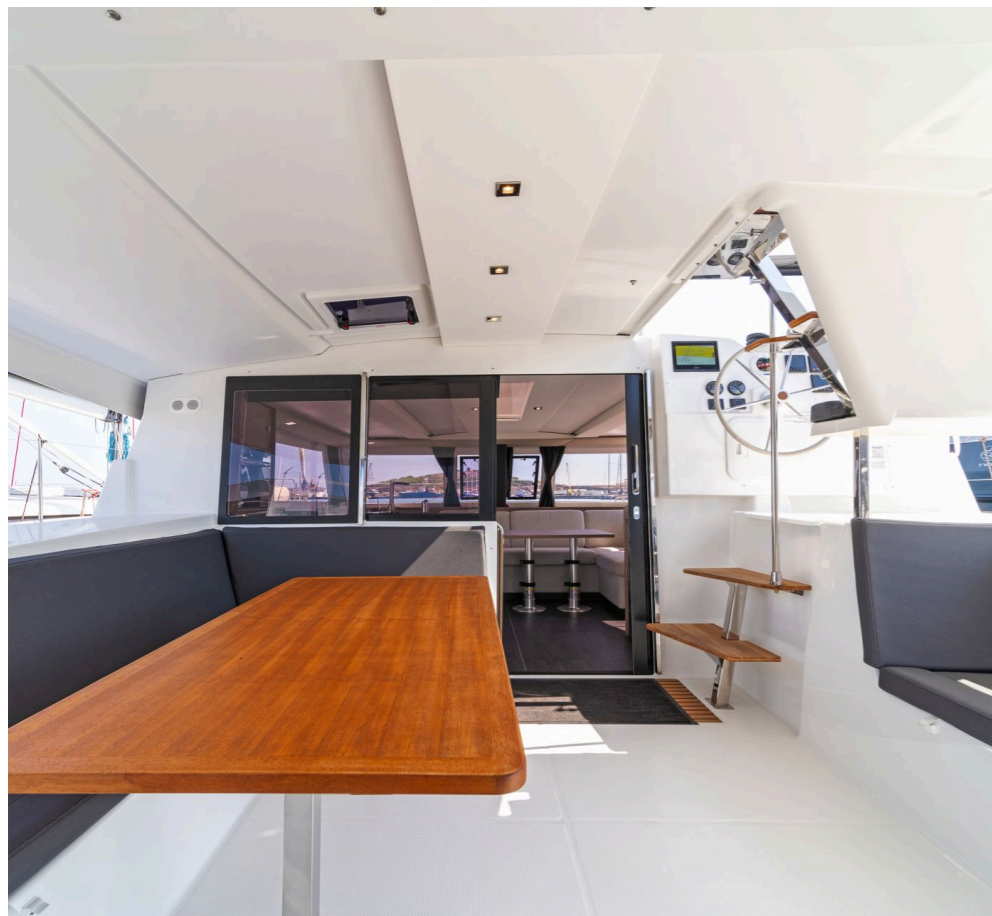

Isla 40

Aifos, Model 2023

Isla **40 / Aifos**, Model 2023
10 guests / **4 +1** cabins / **4** wc

The Isla 40 stands out, like her big sisters, with elegant and invigorating lines, recognizable among all the rest.

Isla **40**
Aifos, Model 2023

Isla **40**
Aifos, Model 2023

FULL INVENTORY / EQUIPMENT LIST

- Accommodation:** ✓ 1 Bow Cabin Head ✓ 1 Bow Single Bed Cabin ✓ 4 Double Bed Cabins ✓ 4 Heads
 ✓ 4 Showers ✓ Bow / Skipper Cabins ✓ Saloon Table Convertible into Double Berth
- Bedding / Linen:** ✓ Blankets ✓ Hangers ✓ Linen & Bedding ✓ Pillows ✓ Pillowcases ✓ Sheets
 ✓ Bath Towels ✓ Face Towels
- Comfort / Pleasure:** ✓ 220V Sockets ✓ Cockpit Cushions ✓ Cockpit Speakers ✓ Electric Toilets
 ✓ Fans in Cabins ✓ Fans in Saloon ✓ Hot Water ✓ Saloon Speakers ✓ Snorkelling Sets
 ✓ 220V Sockets in the Heads ✓ 220V Sockets in the Saloon ✓ Solar Panels
 ✓ USB Charging Ports in the Cabins ✓ USB Charging Ports in the Saloon
- Deck:** ✓ Anchor ✓ Anchor Chain ✓ Anchor Windlass Control ✓ Anchor Windlass Handle
 ✓ Boat Hook ✓ Cockpit Shower ✓ Cockpit Table ✓ Deck Brush ✓ Diesel canister 20L ✓ Dinghy
 ✓ Electric Anchor Windlass ✓ Electric Winch(es) ✓ Spare Engine Oil ✓ Fenders ✓ Flag Halyards
 ✓ Refueling Funnel ✓ Gangway Inox ✓ Gas Bottles ✓ Mooring Ropes 25m ✓ Mooring Ropes 50m
 ✓ Outboard Motor ✓ Padlocks ✓ Plastic Bucket ✓ Ropes Spare ✓ Spare Anchor
 ✓ Spare Anchor Chain 10m ✓ Swimming Ladder ✓ Tanks Opener ✓ Teak Cockpit Floor
 ✓ Water Hose & Adaptors ✓ Winch Handles
- Electricity:** ✓ Battery Charger ✓ Inverter ✓ 220V Shore Power Cable ✓ 220V Cable Adaptors
- Electronics:** ✓ Auto Pilot ✓ Depth Sounder ✓ GPS Plotter in Helm Station ✓ Speed Log ✓ VHF
 ✓ Wind System