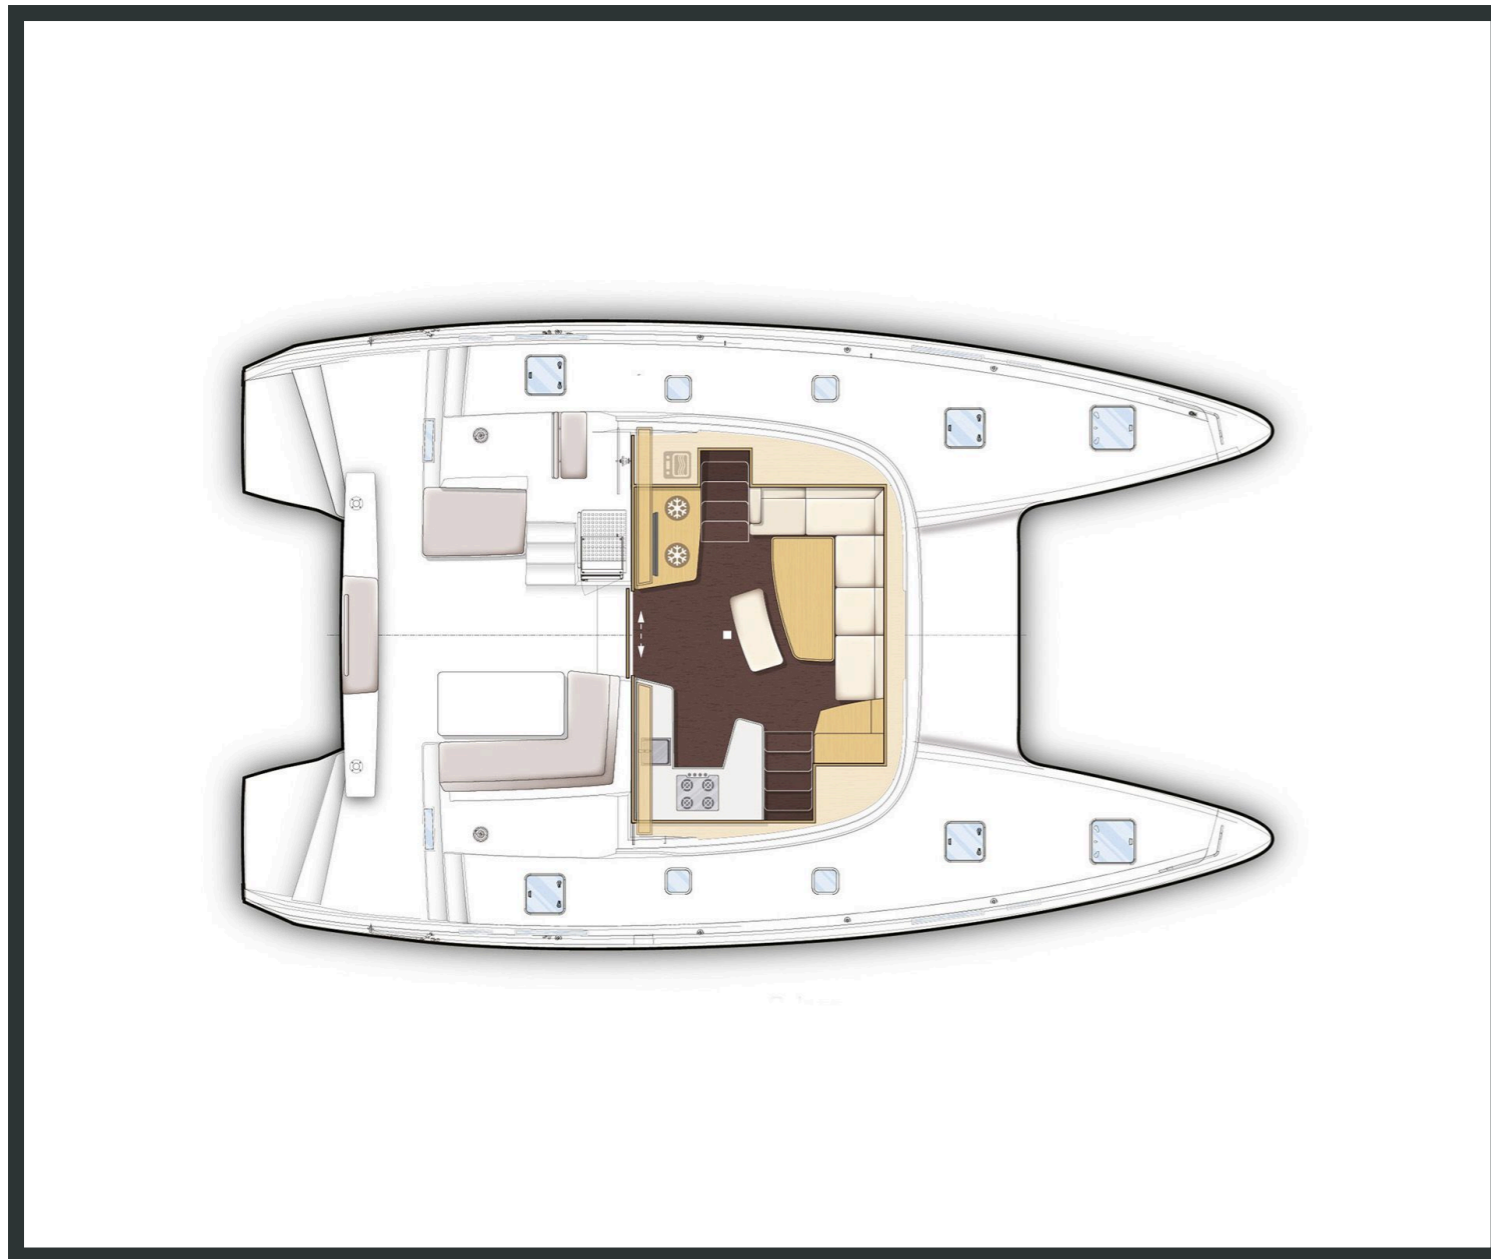

FULL INVENTORY / EQUIPMENT LIST

1. **Galley:** ✓ Bottle & Can Opener ✓ Bowls ✓ Bread Knife ✓ Casserole ✓ Cheese Grater
   ✓ Clothes Pegs ✓ Coffee Cups ✓ Manual filter-coffee machine ✓ Cutting Boards ✓ Drinking Glasses
   ✓ Dustpan & Brush ✓ Forks ✓ Frying Pans ✓ Gas Stove with Burners & Grill ✓ Kettle ✓ Ladle
   ✓ Lemon Squeezer ✓ Main Course Plates ✓ Meat Knives ✓ Oven Gloves
   ✓ Placemats for Hot Pans/Pots ✓ Plates Small ✓ Soup Plates ✓ Heat-resistant Oven Dish
   ✓ Refrigerator ✓ Salad Bowls ✓ Saucepans ✓ Serving Knives ✓ Serving Plates ✓ Serving Tray
   ✓ Small Plates ✓ Soup Spoons ✓ Spaghetti Strainer ✓ Kitchen Spatula ✓ Tapper Ware
   ✓ Tea Spoons ✓ Tea Strainer ✓ Kitchen Tong ✓ Vegetable Knife ✓ Vegetable Peeler ✓ Water Jug
   ✓ Wire Whisk ✓ Wine Glasses ✓ Wooden Spoons
2. **Navigation:** ✓ Battery Operated Navigation Lights Set ✓ Binoculars ✓ Divider ✓ Greek Waters Pilot
   ✓ Hand Bearing Compass ✓ List of Lights of Hellenic Coasts ✓ Navigation Ruler ✓ Pencil Set
   ✓ Sea Charts Area Set
3. **Safety:** ✓ Day Signal Black Ball ✓ Day Signal Black Cone ✓ Bosun's Chair ✓ Distress Flares & Signals
   ✓ Signalling Mirror ✓ Emergency Tiller ✓ EPIRB Device ✓ Fire Extinguishers
   ✓ First Aid Kit & Medical-First Aid Instructions ✓ Floating Light ✓ Fog Horn ✓ Horseshoe Lifebuoy
   ✓ Adult Life Jackets ✓ Child Life Jackets ✓ Liferaft ✓ Radar Reflector
   ✓ Safety Harnesses with Belts ✓ Set of Flags, C.N.Q. ✓ Wire Cutter ✓ Set of Wooden plugs
4. **Sails / Covers:** ✓ Bimini Top ✓ Full Batten Main Sail ✓ Lazy Bag with Lazy Jacks ✓ Self Tacking Jib
   ✓ Sprayhood ✓ Stern Tent
5. **Spares / Tools:** ✓ Boat Manuals ✓ Engine(s) Spare Parts Box ✓ Holding Tanks ✓ Sails Repair Kit
   ✓ Scissors ✓ Toolbox ✓ Torch Light

NEED ASSISTANCE? GET HELP

CHARTER ENQUIRY

SPECIAL OFFERS