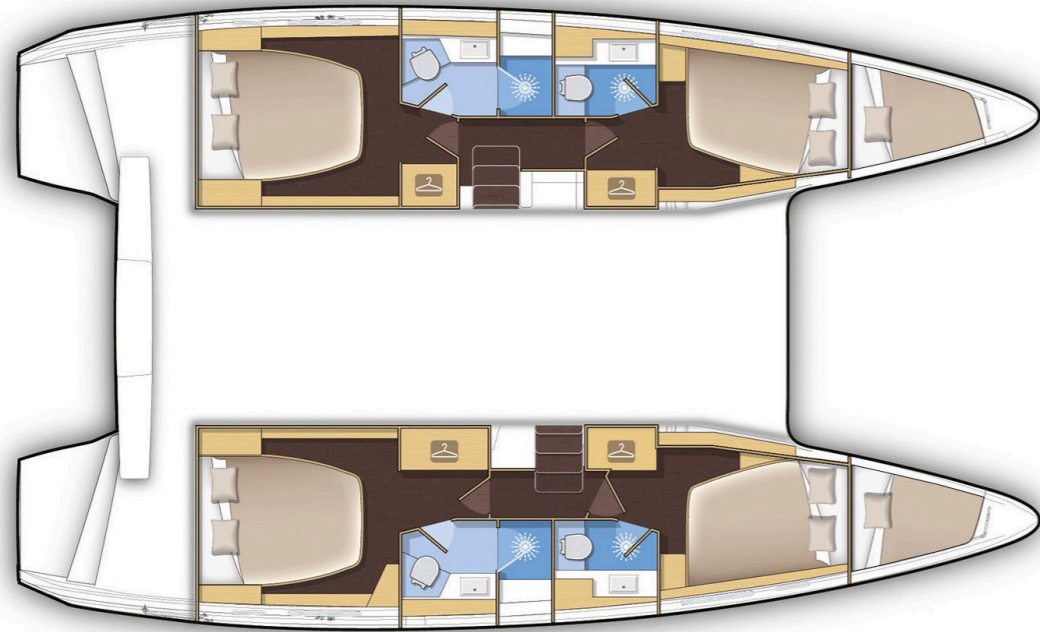

Lagoon **42**
Melissanthi, Model 2019

Lagoon **42 / Melissanthi**, Model 2019
12 guests / **4 +2** cabins / **4 +1** wc

This model from Lagoon has a style and personality all of its own. It retains the main features of the latest generation of Lagoons but with a few changes to achieve harmony between living space and the people on-board.

Air Condition

Generator

Solar Panels

From charter bases at: **KOS / RHODES**

Available as: **BAREBOAT / SKIPPED / DAY TRIP**

SPECIFICATIONS:

LOA (m)	12.8	Fuel capacity (lt)	570.0
Beam (m)	7.7	Main sail type	Full Batten
Draft (m)	1.25	Genoa type	Self tacking jib
Cabins	6	Main sail area (sq.m.)	69
Berths	12	Genoa sail area (sq.m.)	35
Heads	5	Crusing speed (knots)	7
Engines (hp)	2x57	Main engines consumption (lt/h)	8

Lagoon **42**
Melissanthi, Model 2019

Lagoon **42**
Melissanthi, Model 2019

FULL INVENTORY / EQUIPMENT LIST

Accommodation: ✓ 1 Bow Cabin Head ✓ 2 Bow Single Bed Cabins ✓ 4 Double Bed Cabins ✓ 4 Heads
 ✓ 4 Showers ✓ Saloon Table Convertible into Double Berth

Bedding / Linen: ✓ Blankets ✓ Hangers ✓ Linen & Bedding ✓ Pillows ✓ Pillowcases ✓ Sheets
 ✓ Bath Towels ✓ Face Towels

Comfort / Pleasure: ✓ 220V Sockets ✓ Air Condition ✓ Air Heating ✓ Cockpit Cushions
 ✓ Cockpit Speakers ✓ Electric Toilets ✓ Fans in Cabins ✓ Fans in Saloon ✓ Fly Bridge Sunpads
 ✓ Generator ✓ Hot Water ✓ Music Player ✓ Saloon Speakers ✓ Snorkelling Sets
 ✓ 220V Sockets in the Cabins ✓ 220V Sockets in the Saloon ✓ Solar Panels ✓ Sunpads Bow
 ✓ USB Charging Ports