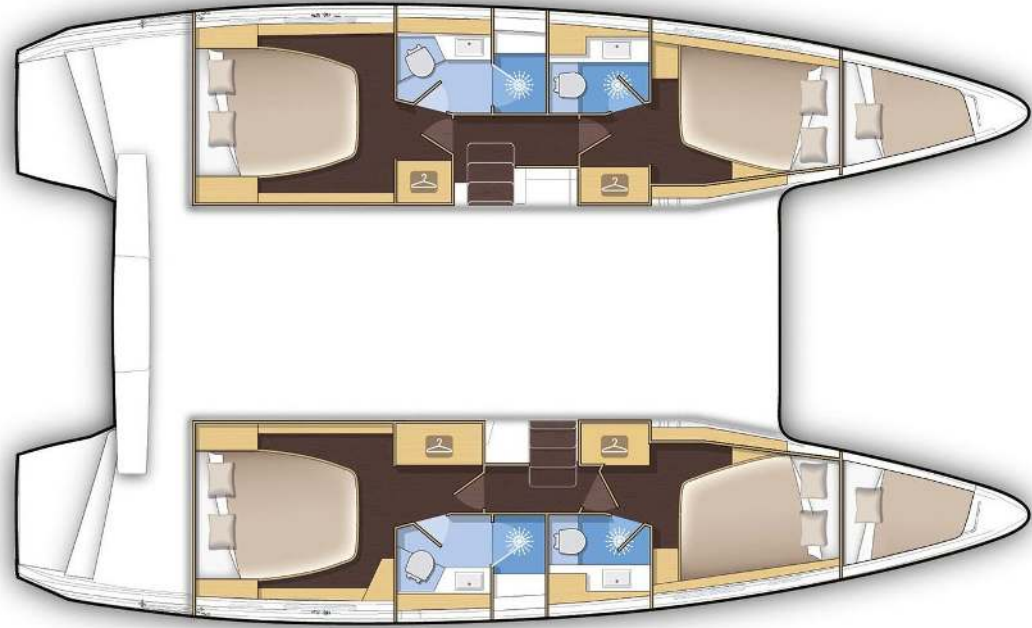

## Lagoon **42 / Equilibrium**, Model 2018

**12 guests / 4 +2 cabins / 4 +1 wc**

---

This model from Lagoon has a style and personality all of its own. It retains the main features of the latest generation of Lagoons but with a few changes to achieve harmony between living space and the people on-board.

---

Lagoon **42**  
Equilibrium, Model 2018

Lagoon **42**  
Equilibrium, Model 2018