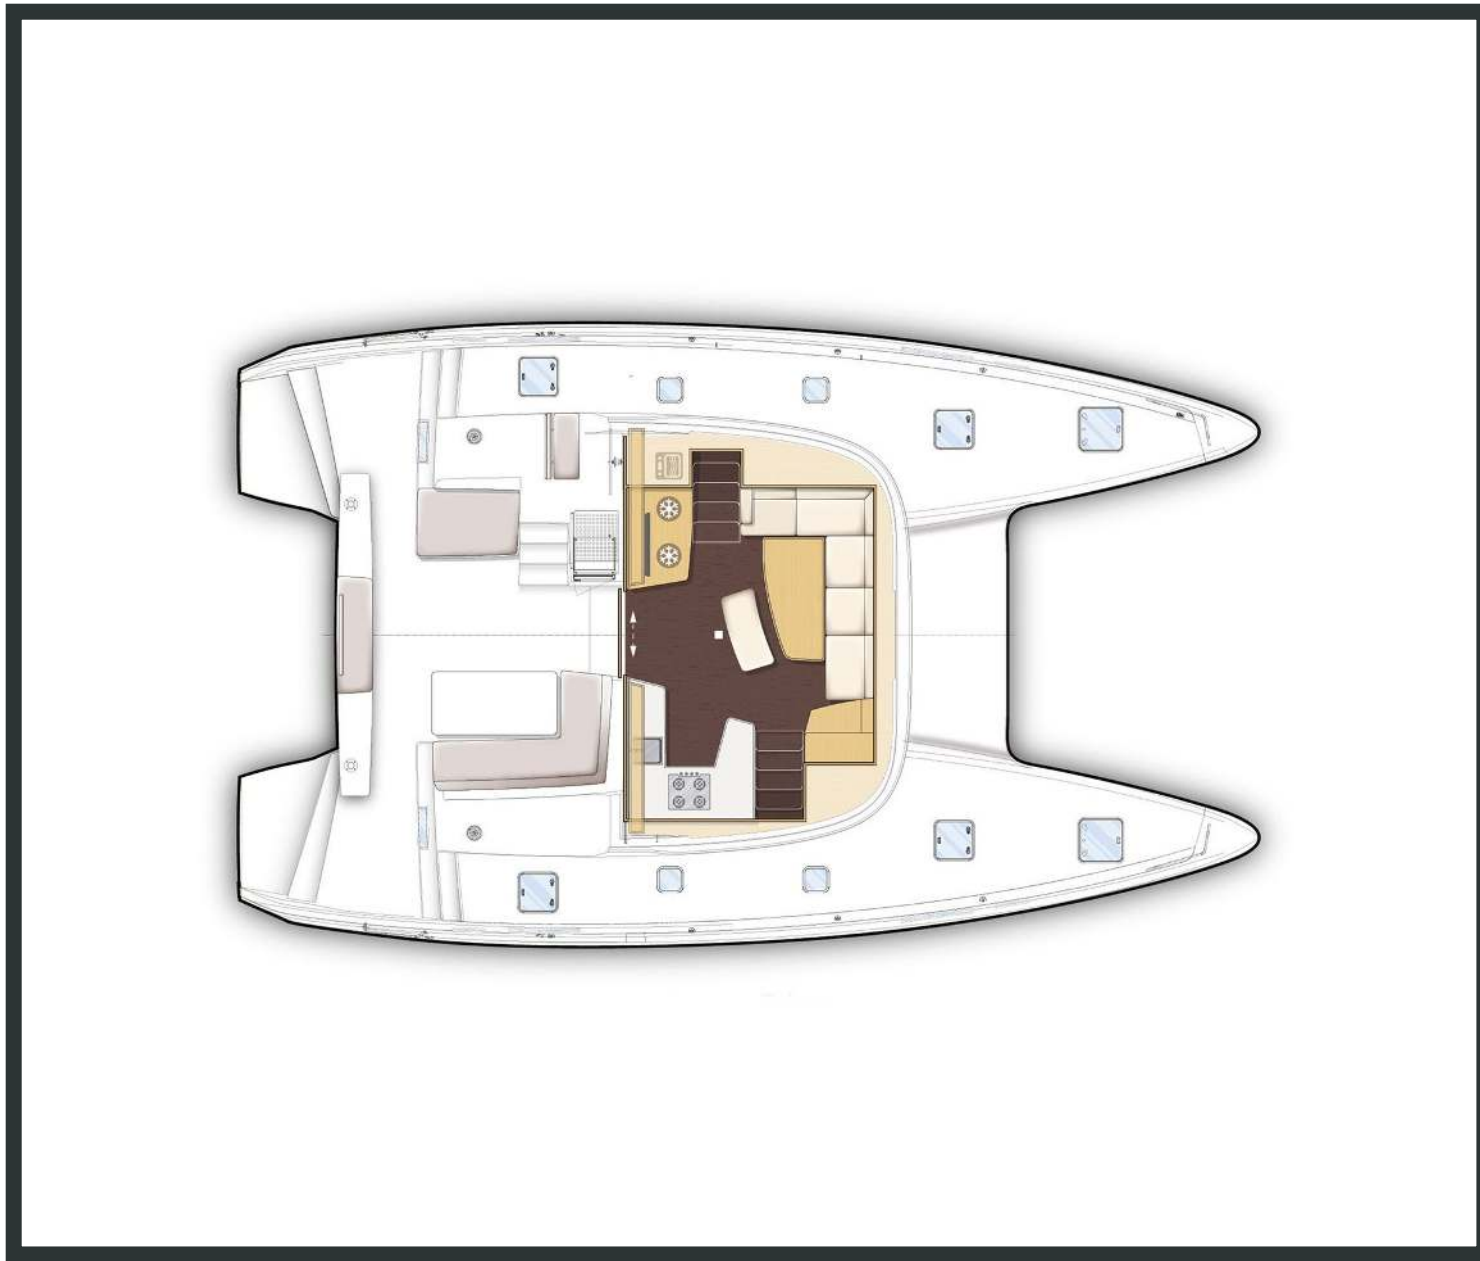

FULL INVENTORY / EQUIPMENT LIST

1. **Galley:** ✓ Bottle Can Opener ✓ Bowls ✓ Bread Knife ✓ Casserole ✓ Cheese Grater
   ✓ Clothes Pegs ✓ Coffee Cups ✓ Coffee Pot Filter Press ✓ Cutting Boards ✓ Drinking Glasses
   ✓ Dust Pan & Brush ✓ Forks ✓ Frying Pans ✓ Gas Stove with Burners & Grill ✓ Kettle ✓ Ladle
   ✓ Lemon Squeezer ✓ Main Dish Plates ✓ Meat Knives ✓ Oven Gloves ✓ Placemats for Pots
   ✓ Plates Small ✓ Plates Soup ✓ Pyrex Oven dish ✓ Refrigerator ✓ Salad Bowls ✓ Saucepans
   ✓ Serving Knives ✓ Serving Plates ✓ Serving Tray ✓ Small Plates ✓ Soup Spoons
   ✓ Spagetti Strainer ✓ Spatula ✓ Tapper Ware ✓ Tea Spoons ✓ Tea Strainer ✓ Tongs
   ✓ Vegetable Knives ✓ Vegetable Peeler ✓ Water Jug ✓ Whisk ✓ Wine Glasses ✓ Wooden Spoons
2. **Miscellaneous:** ✓ Holding Tank(s)
3. **Navigation:** ✓ BatteryOperatedNavLightsSet ✓ Binoculars ✓ Divider ✓ Greek Waters Pilot
   ✓ Hand Bearing Compass ✓ Light House Book ✓ Navigation Ruller ✓ Pencil Set
   ✓ Sea Charts Area Set
4. **Safety:** ✓ Black Plastic Balls ✓ Black Plastic Cone ✓ Bosun's Chair ✓ Distress Flares Box
   ✓ Distress Mirror ✓ Emergency Tiller ✓ EPIRB ✓ Fire Extinguishers ✓ First Aid Kit
   ✓ Floating Light ✓ Foghorn ✓ Horseshoe Lifebuoy ✓ Life Jackets, Adults ✓ Life Jackets, Child
   ✓ Liferaft ✓ Radar Reflector ✓ Safety Harnesses with Belts ✓ Set of Flags, C.N.Q. ✓ Wire Cutter
   ✓ Wooden Blanks Set
5. **Sails / Covers:** ✓ Bimini Top ✓ Full Batten Main Sail ✓ Lazy Bag with Lazy Jacks ✓ Self Tacking Jib
   ✓ Sprayhood ✓ Stern Tent
6. **Spares / Tools:** ✓ Boat Manuals ✓ Engine(s) Spares Box ✓ HoldingTanks ✓ Sail Repair Kit
   ✓ Scissors ✓ Tools Box ✓ Torch Light

NEED ASSISTANCE? GET HELP

CHARTER ENQUIRY

SPECIAL OFFERS