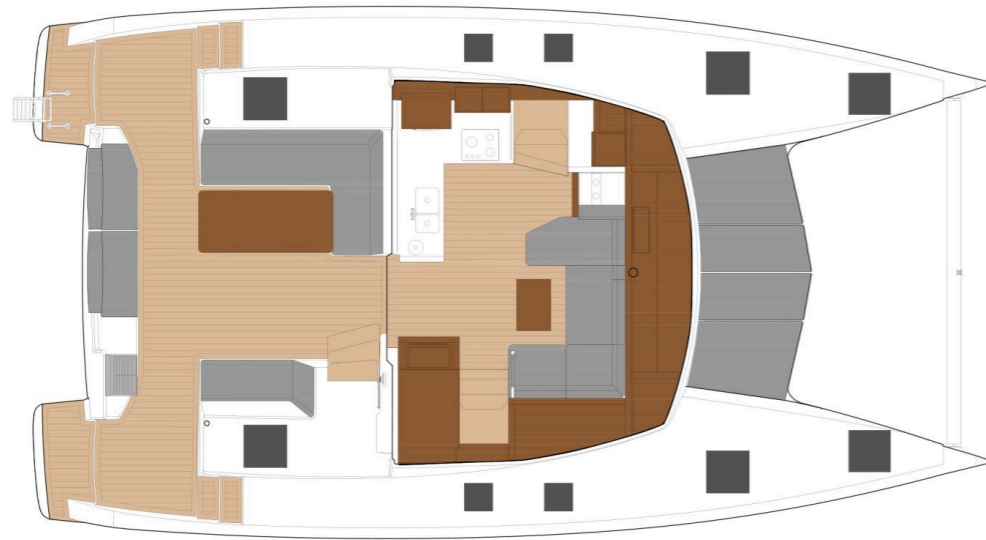

FULL INVENTORY / EQUIPMENT LIST

1. **Electronics:** ✓ Auto Pilot ✓ Depth Sounder ✓ GPS Plotter ✓ Speed Log ✓ VHF ✓ Wind System
2. **Galley:** ✓ Bottle & Can Opener ✓ Bowls ✓ Bread Knife ✓ Casserole ✓ Cheese Grater
   ✓ Clothes Pegs ✓ Coffee Cups ✓ Manual filter-coffee machine ✓ Cutting Boards ✓ Drinking Glasses
   ✓ Dustpan & Brush ✓ Forks ✓ Freezer ✓ Frying Pans ✓ Gas Stove with Burners & Grill ✓ Kettle
   ✓ Ladle ✓ Lemon Squeezer ✓ Main Course Plates ✓ Meat Knives ✓ Oven Gloves
   ✓ Placemats for Hot Pans/Pots ✓ Plates Small ✓ Soup Plates ✓ Heat-resistant Oven Dish
   ✓ Refrigerator ✓ Salad Bowls ✓ Saucepans ✓ Serving Knives ✓ Serving Plates ✓ Serving Tray
   ✓ Small Plates ✓ Soup Spoons ✓ Spaghetti Strainer ✓ Kitchen Spatula ✓ Tapper Ware
   ✓ Tea Spoons ✓ Tea Strainer ✓ Kitchen Tong ✓ Vegetable Knife ✓ Vegetable Peeler ✓ Water Jug
   ✓ Wire Whisk ✓ Wine Glasses ✓ Wooden Spoons
3. **Navigation:** ✓ Battery Operated Navigation Lights Set ✓ Binoculars ✓ Divider ✓ Greek Waters Pilot
   ✓ Hand Bearing Compass ✓ List of Lights of Hellenic Coasts ✓ Navigation Ruler ✓ Pencil Set
   ✓ Sea Charts Area Set
4. **Safety:** ✓ Day Signal Black Ball ✓ Day Signal Black Cone ✓ Bosun's Chair ✓ Distress Flares & Signals
   ✓ Signalling Mirror ✓ Emergency Tiller ✓ EPIRB Device ✓ Fire Extinguishers
   ✓ First Aid Kit & Medical-First Aid Instructions ✓ Floating Light ✓ Fog Horn ✓ Horseshoe Lifebuoy
   ✓ Adult Life Jackets ✓ Child Life Jackets ✓ Liferaft ✓ Radar Reflector
   ✓ Safety Harnesses with Belts ✓ Set of Flags, C.N.Q. ✓ Wire Cutter ✓ Set of Wooden plugs
5. **Spares / Tools:** ✓ Boat Manuals ✓ Engine(s) Spare Parts Box ✓ Holding Tanks ✓ Sails Repair Kit
   ✓ Scissors ✓ Toolbox ✓ Torch Light

NEED ASSISTANCE? GET HELP

CHARTER ENQUIRY

SPECIAL OFFERS