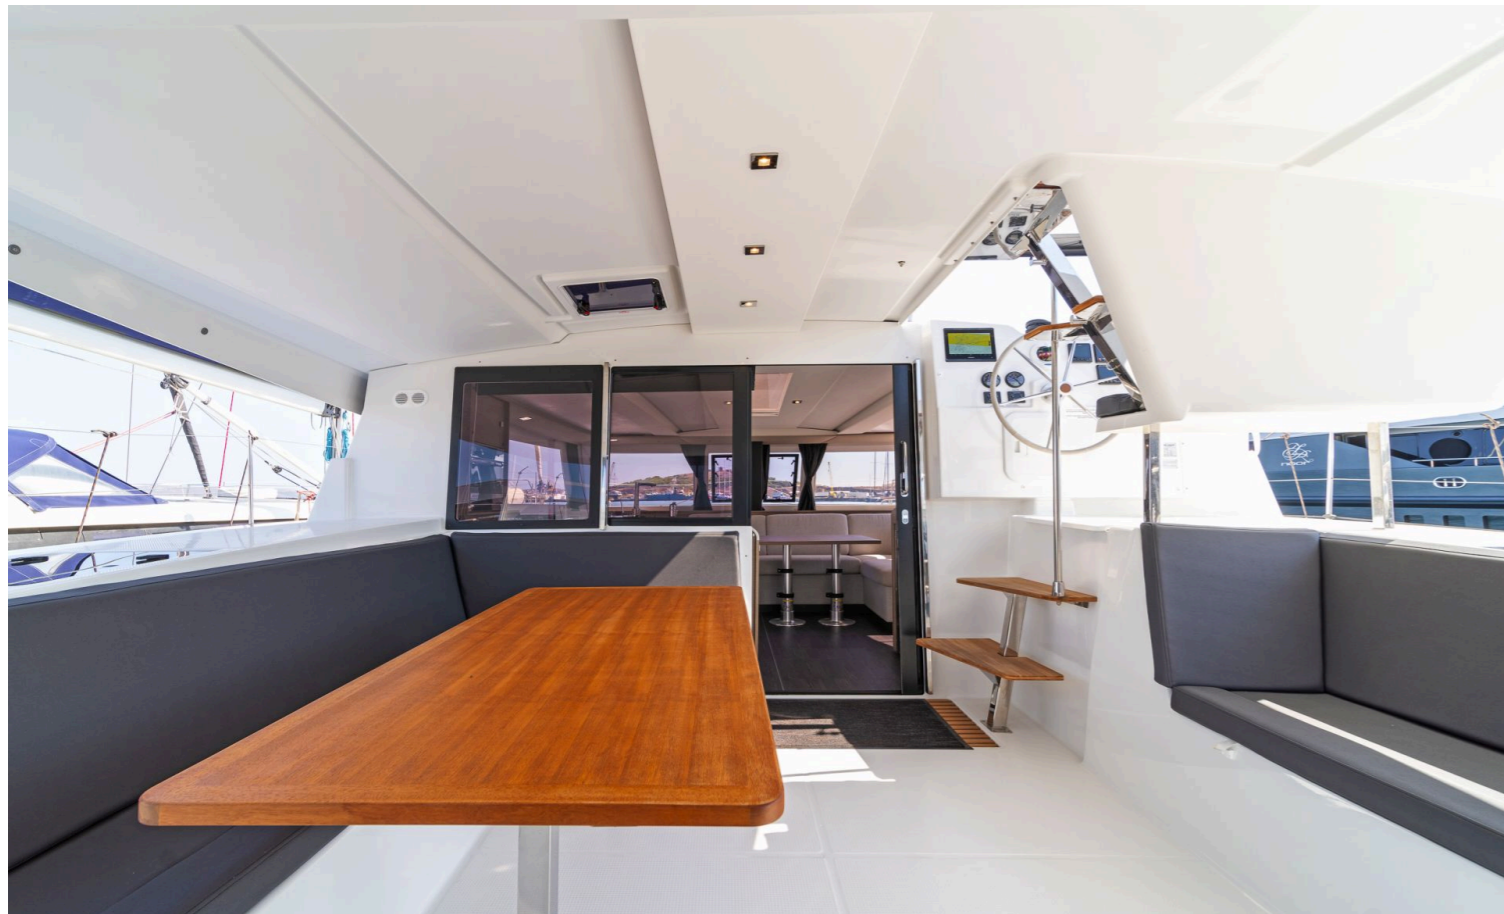

Isla 40

Vetrohod, Model 2021

Isla **40 / Vetrohod**, Model 2021
12 guests / **4** cabins / **4 +1** wc

The Isla 40 stands out, like her big sisters, with elegant and invigorating lines, recognizable among all the rest.

Solar Panels

From charter bases at: **SKIATHOS / VOLOS**
 Available as: **BAREBOAT / SKIPPED**

SPECIFICATIONS:

LOA (m)	12.26	Fuel capacity (lt)	300.0
Beam (m)	6.63	Main sail type	Full Batten
Draft (m)	1.2	Genoa type	Furling
Cabins	4	Main sail area (sq.m.)	59
Berths	12	Genoa sail area (sq.m.)	36
Heads	5	Main engines consumption (lt/h)	8
Engines (hp)	2x29		

Isla **40**
Vetrohod, Model 2021

Isla **40**
Vetrohod, Model 2021

FULL INVENTORY / EQUIPMENT LIST

Accommodation: ✓ 1 Bow Cabin Head ✓ 1 Bow Single Bed Cabin ✓ 4 Double Bed Cabins ✓ 4 Heads
 ✓ 4 Showers ✓ Saloon Table Convertible into Double Berth