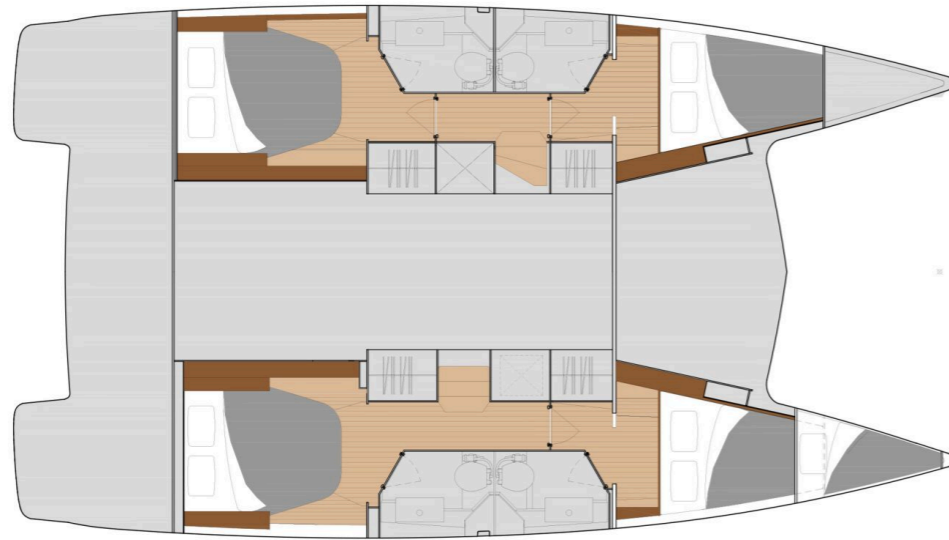

Isla 40

Vetrohod, Model 2021

Isla **40 / Vetrohod**, Model 2021
12 guests / **4** cabins / **4 +1** wc

The Isla 40 stands out, like her big sisters, with elegant and invigorating lines, recognizable among all the rest.

Solar Panels

From charter bases at: **SKIATHOS / VOLOS**
 Available as: **BAREBOAT / SKIPPED**

SPECIFICATIONS:

LOA (m)	12.26	Fuel capacity (lt)	300.0
Beam (m)	6.63	Main sail type	Full Batten
Draft (m)	1.2	Genoa type	Furling
Cabins	4	Main sail area (sq.m.)	59
Berths	12	Genoa sail area (sq.m.)	36
Heads	5	Main engines consumption (lt/h)	8
Engines (hp)	2x29		

Isla **40**
Vetrohod, Model 2021

Isla **40**
Vetrohod, Model 2021

FULL INVENTORY / EQUIPMENT LIST

Accommodation: ✓ 1 Bow Cabin Head ✓ 1 Bow Single Bed Cabin ✓ 4 Double Bed Cabins ✓ 4 Heads
 ✓ 4 Showers ✓ Saloon Table Convertible into Double Berth